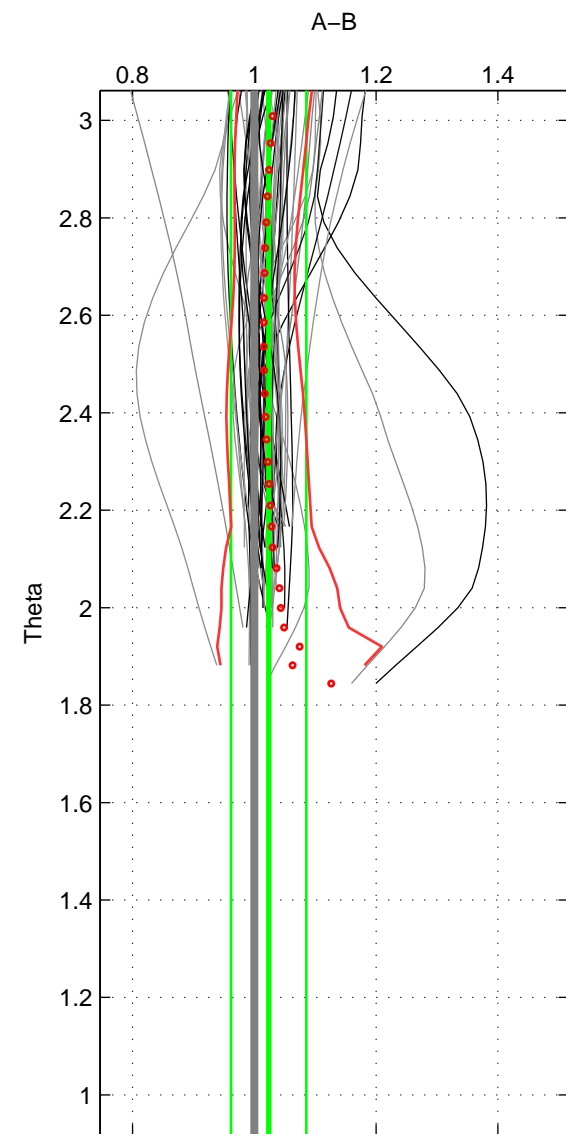

Cruise A (red). Date: Feb 2003 Cruisename: 660-49UF20030225
 Cruise B (blue). Date: Feb 2007 Cruisename: 714-49UP20070118

*** "Favourite" values are means of spaces 1 2.

	Offset	O.StDev	Ratio	R.Stdev	Rating
SIGMA:	2.038	3.949	1.026	0.057	4
THETA:	1.826	4.208	1.024	0.062	4
DEPTH:	1.923	0.590	1.024	0.003	3
FAV.:	1.932	4.078	1.025	0.059	4

Profiles of A: 41
 Profiles of B: 26
 Diff profs : 59
 WMoffset (A-B): 2.0382
 WMoffset stdev: 3.9493
 WMratio (A/B): 1.0255
 WMratio stdev: 0.056762

Quality (1-5): 4

Profiles of A: 41
 Profiles of B: 26
 Diff profs : 59
 WMoffset (A-B): 1.8258
 WMoffset stdev: 4.2076
 WMratio (A/B): 1.0236
 WMratio stdev: 0.06195

Quality (1-5): 4

Profiles of A: 41
 Profiles of B: 26
 Diff profs : 59
 WMoffset (A-B): 1.9232
 WMoffset stdev: 0.58956
 WMratio (A/B): 1.0239
 WMratio stdev: 0.0032595

Quality (1-5): 3

Please note that statistics are bad.