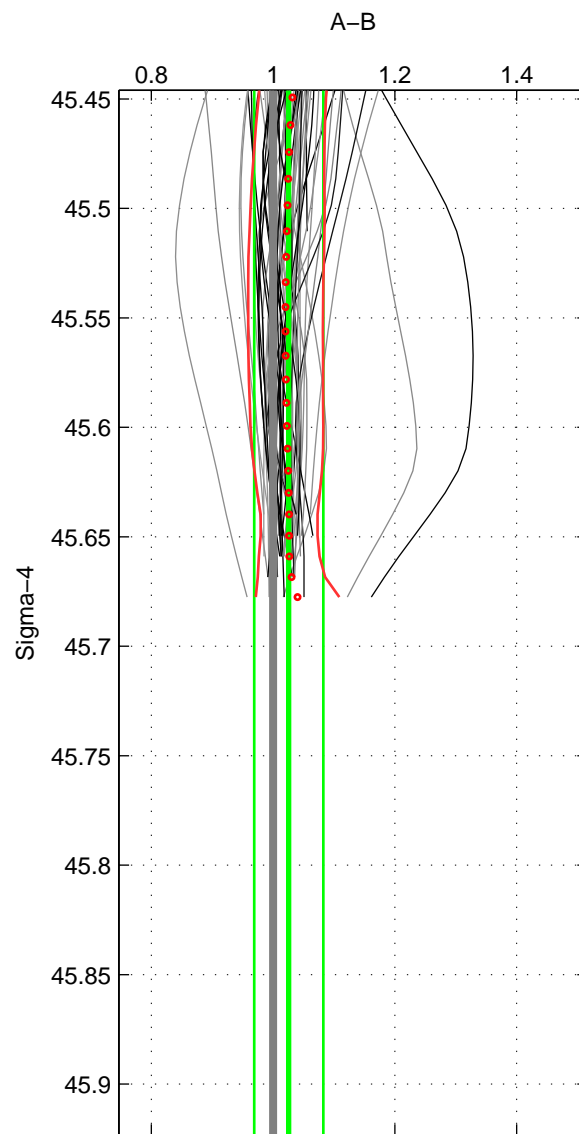

Cruise A (red). Date: Feb 2003 Cruisename: 660-49UF20030225
 Cruise B (blue). Date: Feb 2007 Cruisename: 714-49UP20070118

*** "Favourite" values are means of spaces 1 2.

	Offset	O.StDev	Ratio	R.Stdev	Rating
SIGMA:	2.038	3.949	1.026	0.057	4
THETA:	1.826	4.208	1.024	0.062	4
DEPTH:	1.923	0.590	1.024	0.003	3
FAV.:	1.932	4.078	1.025	0.059	4

Profiles of A: 41
 Profiles of B: 26
 Diff profs : 59
 WMoffset (A-B): 2.0382
 WMoffset stdev: 3.9493
 WMratio (A/B): 1.0255
 WMratio stdev: 0.056762

Quality (1-5): 4

Profiles of A: 41
 Profiles of B: 26
 Diff profs : 59
 WMoffset (A-B): 1.8258
 WMoffset stdev: 4.2076
 WMratio (A/B): 1.0236
 WMratio stdev: 0.06195

Quality (1-5): 4

Profiles of A: 41
 Profiles of B: 26
 Diff profs : 59
 WMoffset (A-B): 1.9232
 WMoffset stdev: 0.58956
 WMratio (A/B): 1.0239
 WMratio stdev: 0.0032595

Quality (1-5): 3

Please note that statistics are bad.