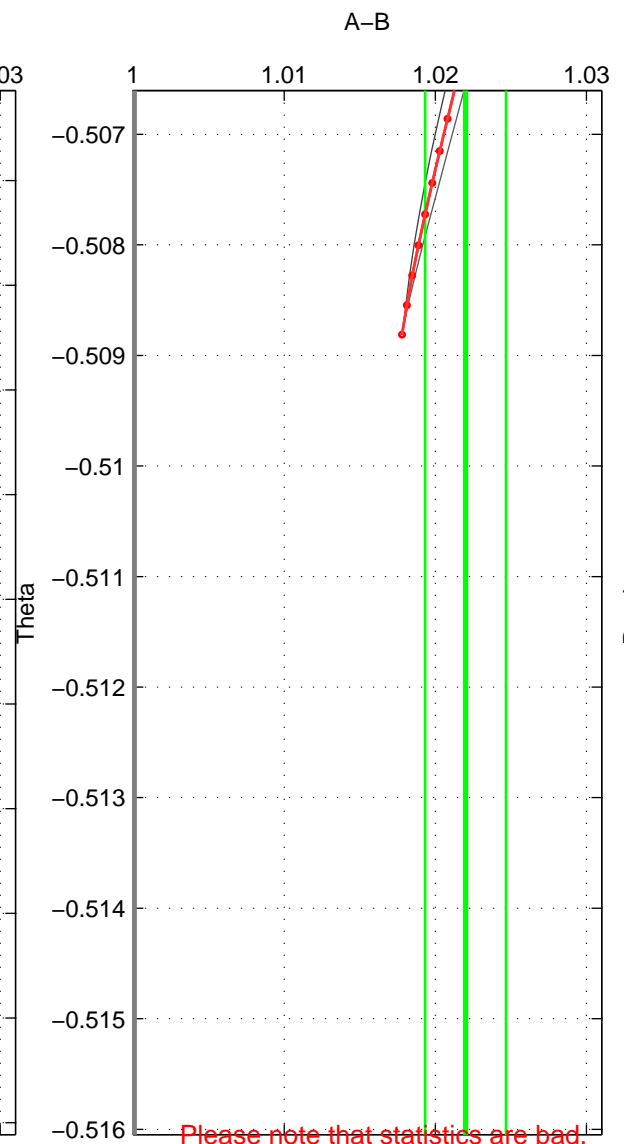

Cruise A (red). Date: Aug 2002 Cruisename: 52-32H120020718  
 Cruise B (blue). Date: Aug 2004 Cruisename: 56-32H120040718

\*\*\* "Favourite" values are means of spaces 1 2 3.

	Offset	O.StDev	Ratio	R.Stdev	Rating
SIGMA:	3.553	1.494	1.012	0.005	2
THETA:	6.198	0.776	1.022	0.003	2
DEPTH:	6.241	0.696	1.022	0.003	2
FAV.:	5.331	0.988	1.019	0.004	2

Please note that statistics are bad.  
 Profiles of A: 3  
 Profiles of B: 1  
 Diff profs: 2  
 WMoffset (A-B): 3.5533  
 WMoffset stdev: 1.4939  
 WMratio (A/B): 1.0124  
 WMratio stdev: 0.0054416

Quality (1-5): 2

Please note that statistics are bad.  
 Profiles of A: 3  
 Profiles of B: 1  
 Diff profs: 2  
 WMoffset (A-B): 6.1979  
 WMoffset stdev: 0.77587  
 WMratio (A/B): 1.022  
 WMratio stdev: 0.0026776

Quality (1-5): 2

Please note that statistics are bad.  
 Profiles of A: 3  
 Profiles of B: 1  
 Diff profs: 2  
 WMoffset (A-B): 6.2411  
 WMoffset stdev: 0.69572  
 WMratio (A/B): 1.0221  
 WMratio stdev: 0.0026083

Quality (1-5): 2