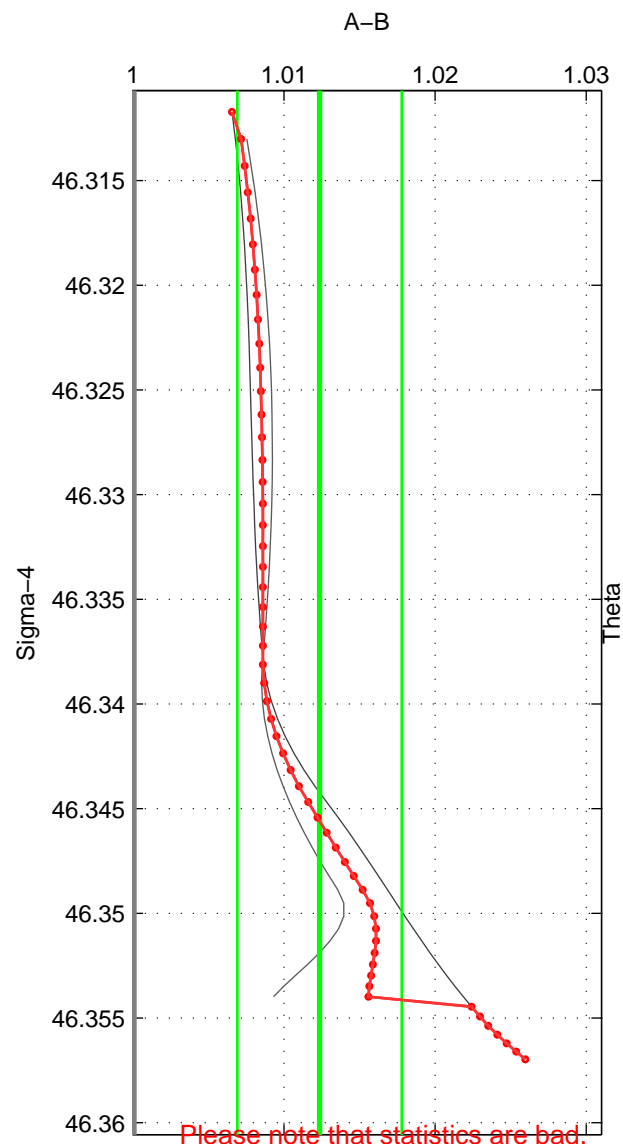

Cruise A (red). Date: Aug 2002 Cruisename: 52-32H120020718  
 Cruise B (blue). Date: Aug 2004 Cruisename: 56-32H120040718

\*\*\* "Favourite" values are means of spaces 1 2 3.

	Offset	O.StDev	Ratio	R.Stdev	Rating
SIGMA:	3.553	1.494	1.012	0.005	2
THETA:	6.198	0.776	1.022	0.003	2
DEPTH:	6.241	0.696	1.022	0.003	2
FAV.:	5.331	0.988	1.019	0.004	2

Please note that statistics are bad.  
 Profiles of A: 3  
 Profiles of B: 1  
 Diff profs: 2  
 WMoffset (A-B): 3.5533  
 WMoffset stdev: 1.4939  
 WMratio (A/B): 1.0124  
 WMratio stdev: 0.0054416

Quality (1-5): 2

Please note that statistics are bad.  
 Profiles of A: 3  
 Profiles of B: 1  
 Diff profs: 2  
 WMoffset (A-B): 6.1979  
 WMoffset stdev: 0.77587  
 WMratio (A/B): 1.022  
 WMratio stdev: 0.0026776

Quality (1-5): 2

Please note that statistics are bad.  
 Profiles of A: 3  
 Profiles of B: 1  
 Diff profs: 2  
 WMoffset (A-B): 6.2411  
 WMoffset stdev: 0.69572  
 WMratio (A/B): 1.0221  
 WMratio stdev: 0.0026083

Quality (1-5): 2