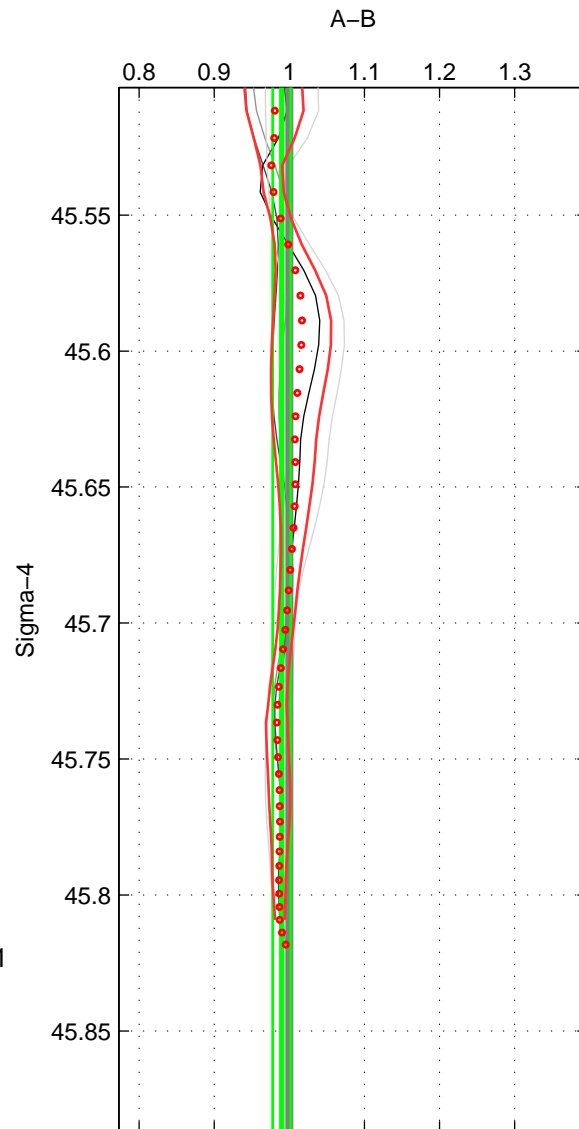

Cruise A (red). Date: Jul 2001 Cruisename: 575-49HO20010710

Cruise B (blue). Date: Nov 1997 Cruisename: 581-49NZ19971111

*** "Favourite" values are means of spaces 1 2 3.

	Offset	O.StDev	Ratio	R.Stdev	Rating
SIGMA:	-0.744	1.054	0.990	0.012	2
THETA:	0.156	0.582	1.004	0.007	2
DEPTH:	-1.337	6.298	0.986	0.054	2
FAV. :	-0.641	2.645	0.993	0.025	2

Profiles of A: 5
 Profiles of B: 3
 Diff profs : 5
 WMoffset (A-B): -0.74375
 WMoffset stdev: 1.054
 WMratio (A/B): 0.9898
 WMratio stdev: 0.012038

Quality (1-5): 2

Profiles of A: 5
 Profiles of B: 3
 Diff profs : 5
 WMoffset (A-B): 0.15649
 WMoffset stdev: 0.58229
 WMratio (A/B): 1.0042
 WMratio stdev: 0.0074252

Quality (1-5): 2

Profiles of A: 5
 Profiles of B: 3
 Diff profs : 5
 WMoffset (A-B): -1.3366
 WMoffset stdev: 6.2975
 WMratio (A/B): 0.98643
 WMratio stdev: 0.054176

Quality (1-5): 2