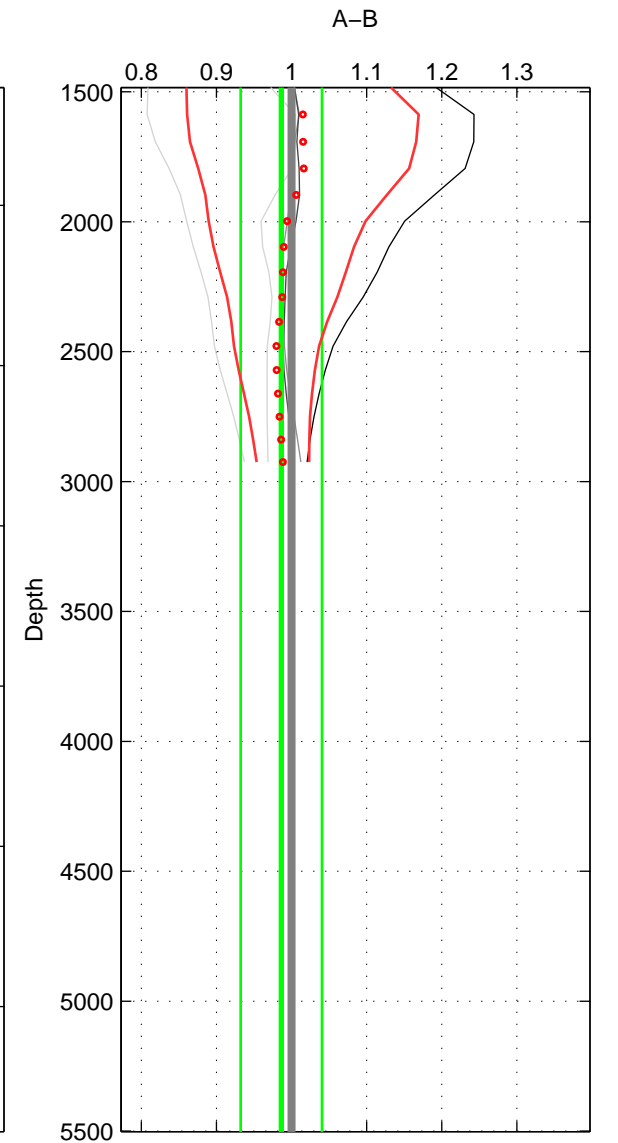

Cruise A (red). Date: Jul 2001 Cruisename: 575-49HO20010710

Cruise B (blue). Date: Nov 1997 Cruisename: 581-49NZ19971111

*** "Favourite" values are means of spaces 1 2 3.

	Offset	O.StDev	Ratio	R.Stdev	Rating
SIGMA:	-0.744	1.054	0.990	0.012	2
THETA:	0.156	0.582	1.004	0.007	2
DEPTH:	-1.337	6.298	0.986	0.054	2
FAV. :	-0.641	2.645	0.993	0.025	2

Profiles of A: 5
 Profiles of B: 3
 Diff profs : 5
 WMoffset (A-B): -0.74375
 WMoffset stdev: 1.054
 WMratio (A/B): 0.9898
 WMratio stdev: 0.012038

Quality (1-5): 2

Profiles of A: 5
 Profiles of B: 3
 Diff profs : 5
 WMoffset (A-B): 0.15649
 WMoffset stdev: 0.58229
 WMratio (A/B): 1.0042
 WMratio stdev: 0.0074252

Quality (1-5): 2

Profiles of A: 5
 Profiles of B: 3
 Diff profs : 5
 WMoffset (A-B): -1.3366
 WMoffset stdev: 6.2975
 WMratio (A/B): 0.98643
 WMratio stdev: 0.054176

Quality (1-5): 2