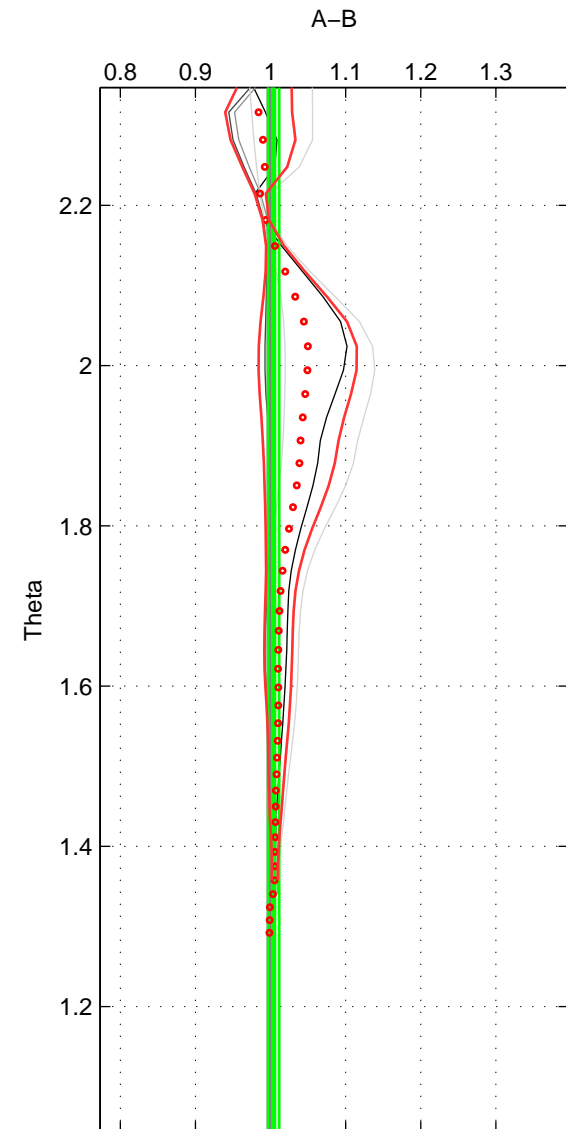

Cruise A (red). Date: Jul 2001 Cruisename: 575-49HO20010710

Cruise B (blue). Date: Nov 1997 Cruisename: 581-49NZ19971111

*** "Favourite" values are means of spaces 1 2 3.

	Offset	O.StDev	Ratio	R.Stdev	Rating
SIGMA:	-0.744	1.054	0.990	0.012	2
THETA:	0.156	0.582	1.004	0.007	2
DEPTH:	-1.337	6.298	0.986	0.054	2
FAV. :	-0.641	2.645	0.993	0.025	2

Profiles of A: 5
 Profiles of B: 3
 Diff profs : 5
 WMoffset (A-B): -0.74375
 WMoffset stdev: 1.054
 WMratio (A/B): 0.9898
 WMratio stdev: 0.012038

Quality (1-5): 2

Profiles of A: 5
 Profiles of B: 3
 Diff profs : 5
 WMoffset (A-B): 0.15649
 WMoffset stdev: 0.58229
 WMratio (A/B): 1.0042
 WMratio stdev: 0.0074252

Quality (1-5): 2

Profiles of A: 5
 Profiles of B: 3
 Diff profs : 5
 WMoffset (A-B): -1.3366
 WMoffset stdev: 6.2975
 WMratio (A/B): 0.98643
 WMratio stdev: 0.054176

Quality (1-5): 2