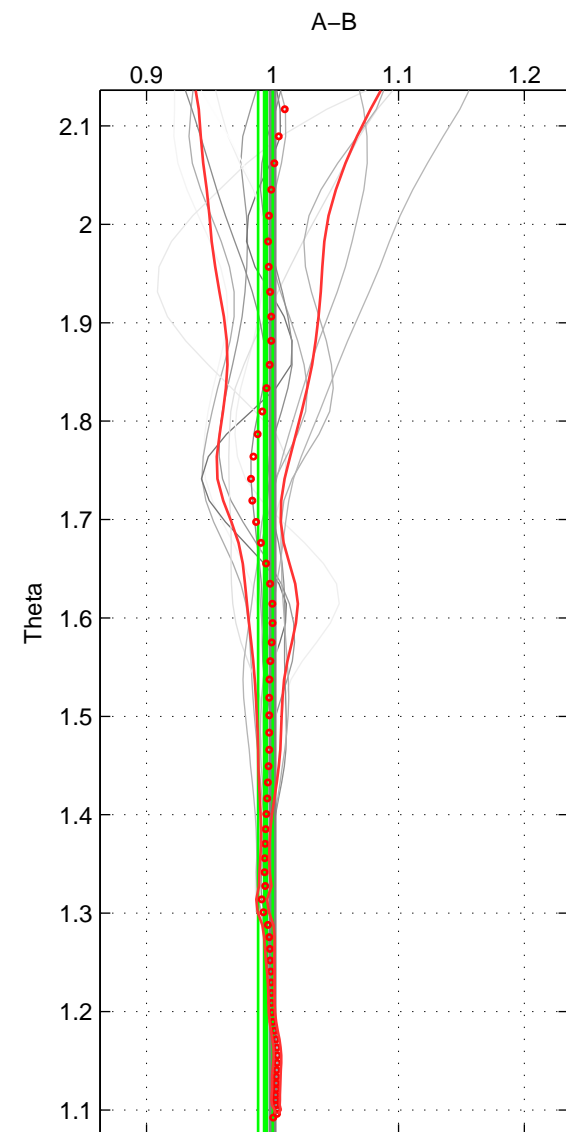

Cruise A (red). Date: Sep 1995 Cruisename: 549-49HG19950807

Cruise B (blue). Date: Oct 2007 Cruisename: 613-49NZ20071008

\*\*\* "Favourite" values are means of spaces 1 2.

	Offset	O.StDev	Ratio	R.Stdev	Rating
SIGMA:	-0.299	0.974	0.997	0.008	5
THETA:	-0.620	0.738	0.994	0.006	5
DEPTH:	-1.571	3.715	0.986	0.036	4
FAV.:	-0.459	0.856	0.996	0.007	5

Profiles of A: 4  
 Profiles of B: 11  
 Diff profs : 14  
 WMoffset (A-B): -0.29896  
 WMoffset stdev: 0.97424  
 WMratio (A/B): 0.99722  
 WMratio stdev: 0.0081029

Quality (1-5): 5

Profiles of A: 4  
 Profiles of B: 11  
 Diff profs : 14  
 WMoffset (A-B): -0.61983  
 WMoffset stdev: 0.73786  
 WMratio (A/B): 0.99437  
 WMratio stdev: 0.005881

Quality (1-5): 5

Profiles of A: 4  
 Profiles of B: 11  
 Diff profs : 14  
 WMoffset (A-B): -1.5707  
 WMoffset stdev: 3.7155  
 WMratio (A/B): 0.9864  
 WMratio stdev: 0.036435

Quality (1-5): 4