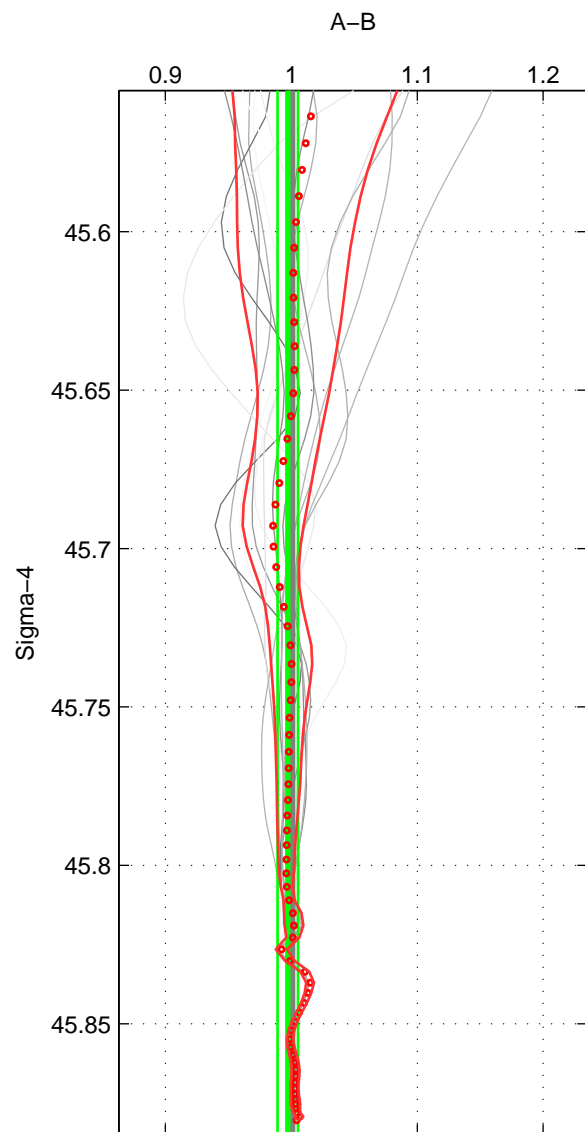

Cruise A (red). Date: Sep 1995 Cruisename: 549-49HG19950807

Cruise B (blue). Date: Oct 2007 Cruisename: 613-49NZ20071008

\*\*\* "Favourite" values are means of spaces 1 2.

	Offset	O.StDev	Ratio	R.Stdev	Rating
SIGMA:	-0.299	0.974	0.997	0.008	5
THETA:	-0.620	0.738	0.994	0.006	5
DEPTH:	-1.571	3.715	0.986	0.036	4
FAV.:	-0.459	0.856	0.996	0.007	5

Profiles of A: 4  
 Profiles of B: 11  
 Diff profs : 14  
 WMoffset (A-B): -0.29896  
 WMoffset stdev: 0.97424  
 WMratio (A/B): 0.99722  
 WMratio stdev: 0.0081029

Quality (1-5): 5

Profiles of A: 4  
 Profiles of B: 11  
 Diff profs : 14  
 WMoffset (A-B): -0.61983  
 WMoffset stdev: 0.73786  
 WMratio (A/B): 0.99437  
 WMratio stdev: 0.005881

Quality (1-5): 5

Profiles of A: 4  
 Profiles of B: 11  
 Diff profs : 14  
 WMoffset (A-B): -1.5707  
 WMoffset stdev: 3.7155  
 WMratio (A/B): 0.9864  
 WMratio stdev: 0.036435

Quality (1-5): 4