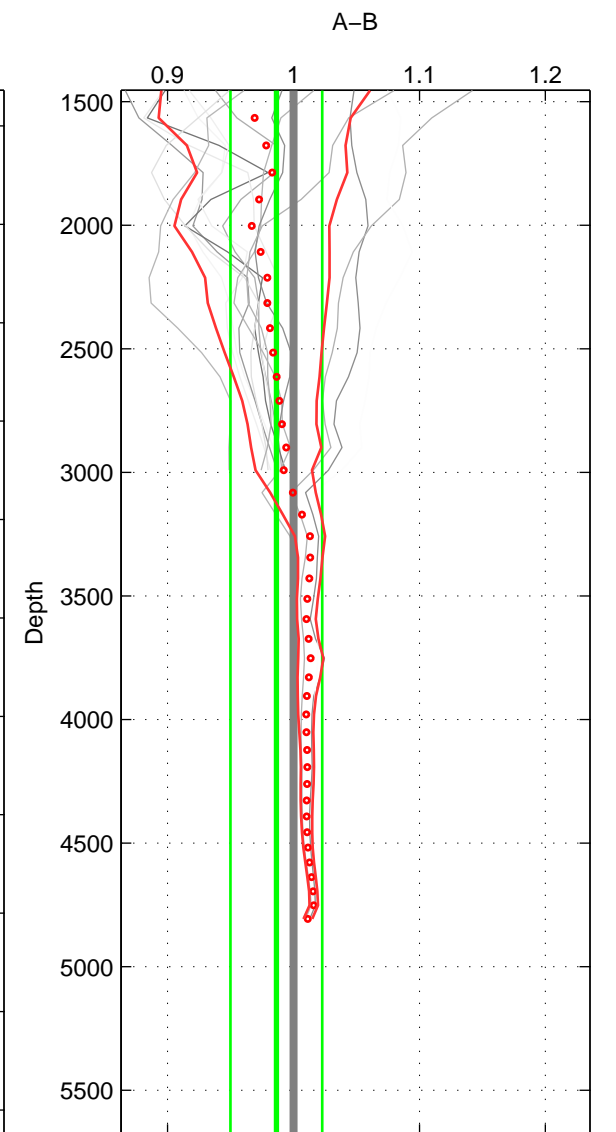

Cruise A (red). Date: Sep 1995 Cruisename: 549-49HG19950807

Cruise B (blue). Date: Oct 2007 Cruisename: 613-49NZ20071008

\*\*\* "Favourite" values are means of spaces 1 2.

	Offset	O.StDev	Ratio	R.Stdev	Rating
SIGMA:	-0.299	0.974	0.997	0.008	5
THETA:	-0.620	0.738	0.994	0.006	5
DEPTH:	-1.571	3.715	0.986	0.036	4
FAV.:	-0.459	0.856	0.996	0.007	5

Profiles of A: 4  
 Profiles of B: 11  
 Diff profs : 14  
 WMoffset (A-B): -0.29896  
 WMoffset stdev: 0.97424  
 WMratio (A/B): 0.99722  
 WMratio stdev: 0.0081029

Quality (1-5): 5

Profiles of A: 4  
 Profiles of B: 11  
 Diff profs : 14  
 WMoffset (A-B): -0.61983  
 WMoffset stdev: 0.73786  
 WMratio (A/B): 0.99437  
 WMratio stdev: 0.005881

Quality (1-5): 5

Profiles of A: 4  
 Profiles of B: 11  
 Diff profs : 14  
 WMoffset (A-B): -1.5707  
 WMoffset stdev: 3.7155  
 WMratio (A/B): 0.9864  
 WMratio stdev: 0.036435

Quality (1-5): 4