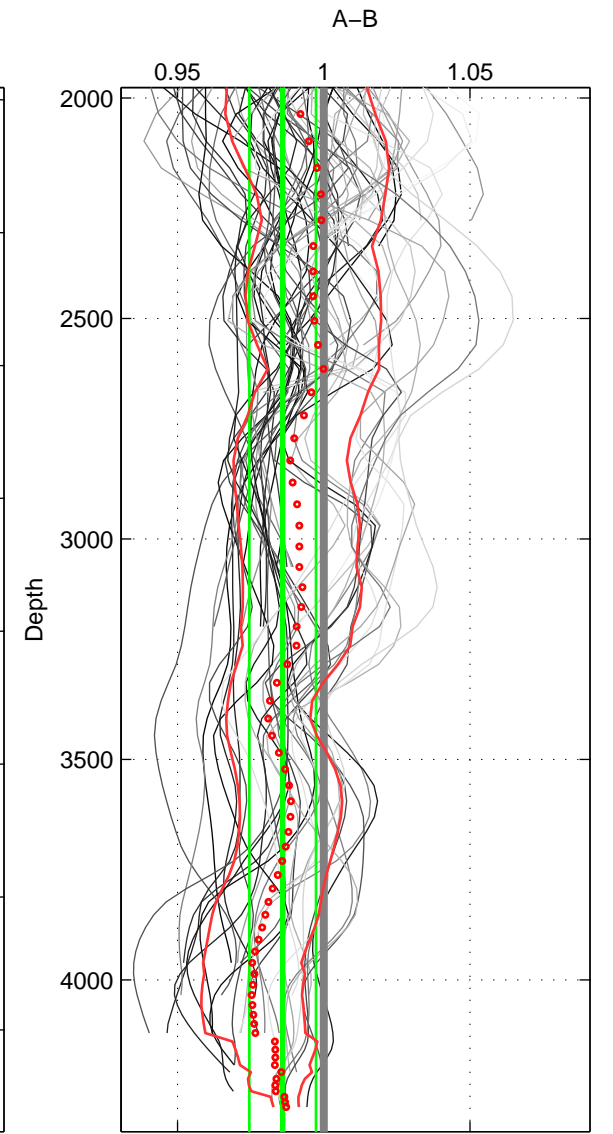

Cruise A (red). Date: Mar 1995 Cruisename: 348-316N19950310
 Cruise B (blue). Date: Sep 1995 Cruisename: 352-316N19950829

*** "Favourite" values are means of spaces 1 2 3.

	Offset	O.StDev	Ratio	R.Stdev	Rating
SIGMA:	-0.228	2.013	0.999	0.013	5
THETA:	-0.709	1.719	0.995	0.010	5
DEPTH:	-2.284	1.955	0.986	0.011	5
FAV. :	-1.074	1.896	0.993	0.012	5

Profiles of A: 9
 Profiles of B: 8
 Diff profs : 53
 WMoffset (A-B): -0.22806
 WMoffset stdev: 2.0129
 WMratio (A/B): 0.99852
 WMratio stdev: 0.012805

Quality (1-5): 5

Profiles of A: 9
 Profiles of B: 8
 Diff profs : 53
 WMoffset (A-B): -0.70893
 WMoffset stdev: 1.7189
 WMratio (A/B): 0.99533
 WMratio stdev: 0.01038

Quality (1-5): 5

Profiles of A: 11
 Profiles of B: 8
 Diff profs : 64
 WMoffset (A-B): -2.2839
 WMoffset stdev: 1.9548
 WMratio (A/B): 0.98595
 WMratio stdev: 0.011387

Quality (1-5): 5