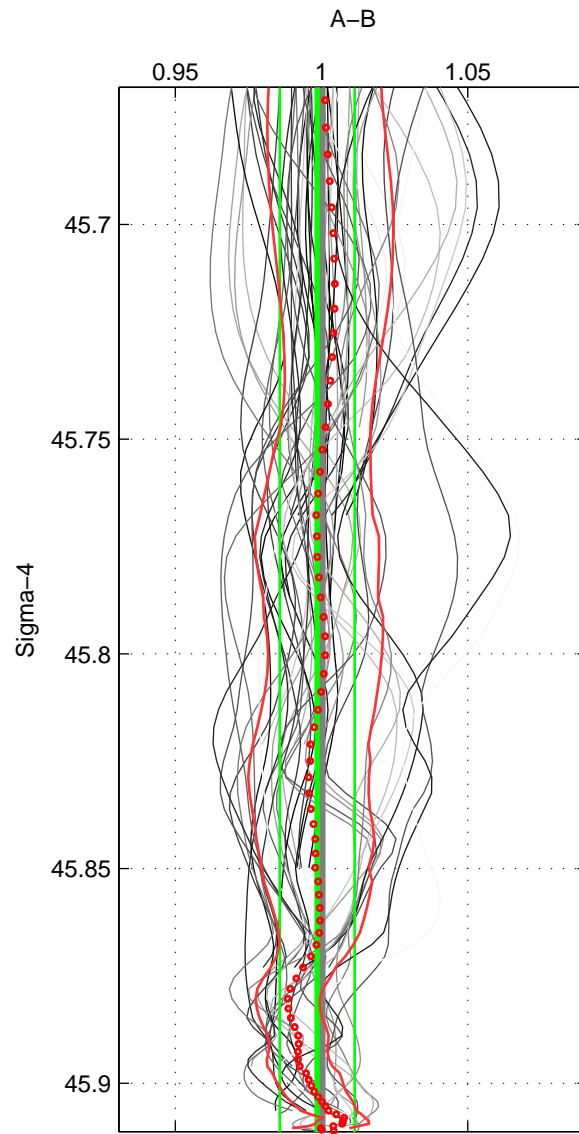

Cruise A (red). Date: Mar 1995 Cruisename: 348-316N19950310
 Cruise B (blue). Date: Sep 1995 Cruisename: 352-316N19950829

*** "Favourite" values are means of spaces 1 2 3.

	Offset	O.StDev	Ratio	R.Stdev	Rating
SIGMA:	-0.228	2.013	0.999	0.013	5
THETA:	-0.709	1.719	0.995	0.010	5
DEPTH:	-2.284	1.955	0.986	0.011	5
FAV. :	-1.074	1.896	0.993	0.012	5

Profiles of A: 9
 Profiles of B: 8
 Diff profs : 53
 WMoffset (A-B): -0.22806
 WMoffset stdev: 2.0129
 WMratio (A/B): 0.99852
 WMratio stdev: 0.012805

Quality (1-5): 5

Profiles of A: 9
 Profiles of B: 8
 Diff profs : 53
 WMoffset (A-B): -0.70893
 WMoffset stdev: 1.7189
 WMratio (A/B): 0.99533
 WMratio stdev: 0.01038

Quality (1-5): 5

Profiles of A: 11
 Profiles of B: 8
 Diff profs : 64
 WMoffset (A-B): -2.2839
 WMoffset stdev: 1.9548
 WMratio (A/B): 0.98595
 WMratio stdev: 0.011387

Quality (1-5): 5