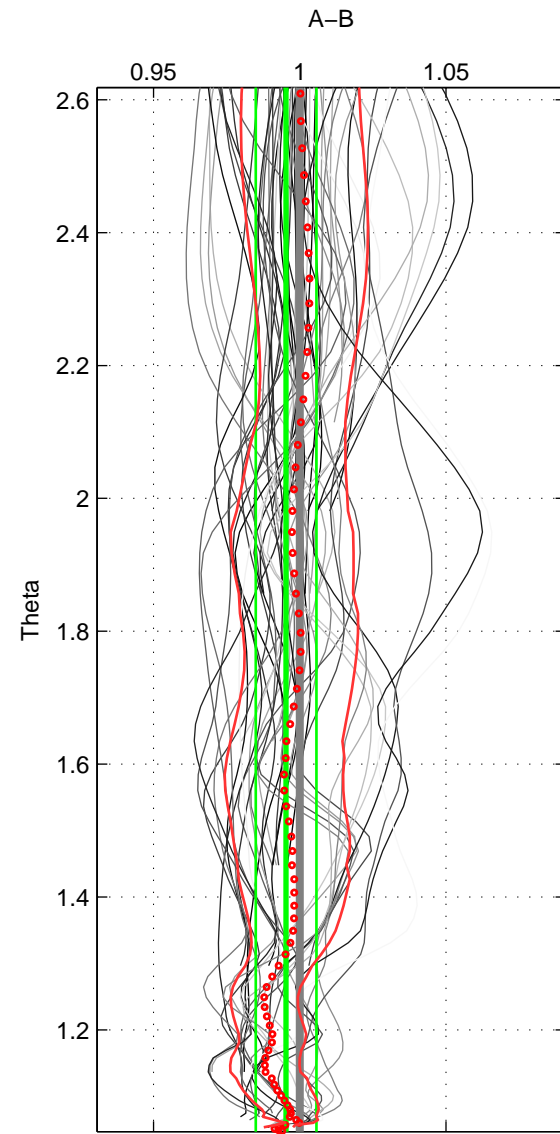

Cruise A (red). Date: Mar 1995 Cruisename: 348-316N19950310
 Cruise B (blue). Date: Sep 1995 Cruisename: 352-316N19950829

*** "Favourite" values are means of spaces 1 2 3.

	Offset	O.StDev	Ratio	R.Stdev	Rating
SIGMA:	-0.228	2.013	0.999	0.013	5
THETA:	-0.709	1.719	0.995	0.010	5
DEPTH:	-2.284	1.955	0.986	0.011	5
FAV. :	-1.074	1.896	0.993	0.012	5

Profiles of A: 9
 Profiles of B: 8
 Diff profs : 53
 WMoffset (A-B): -0.22806
 WMoffset stdev: 2.0129
 WMratio (A/B): 0.99852
 WMratio stdev: 0.012805

Quality (1-5): 5

Profiles of A: 9
 Profiles of B: 8
 Diff profs : 53
 WMoffset (A-B): -0.70893
 WMoffset stdev: 1.7189
 WMratio (A/B): 0.99533
 WMratio stdev: 0.01038

Quality (1-5): 5

Profiles of A: 11
 Profiles of B: 8
 Diff profs : 64
 WMoffset (A-B): -2.2839
 WMoffset stdev: 1.9548
 WMratio (A/B): 0.98595
 WMratio stdev: 0.011387

Quality (1-5): 5