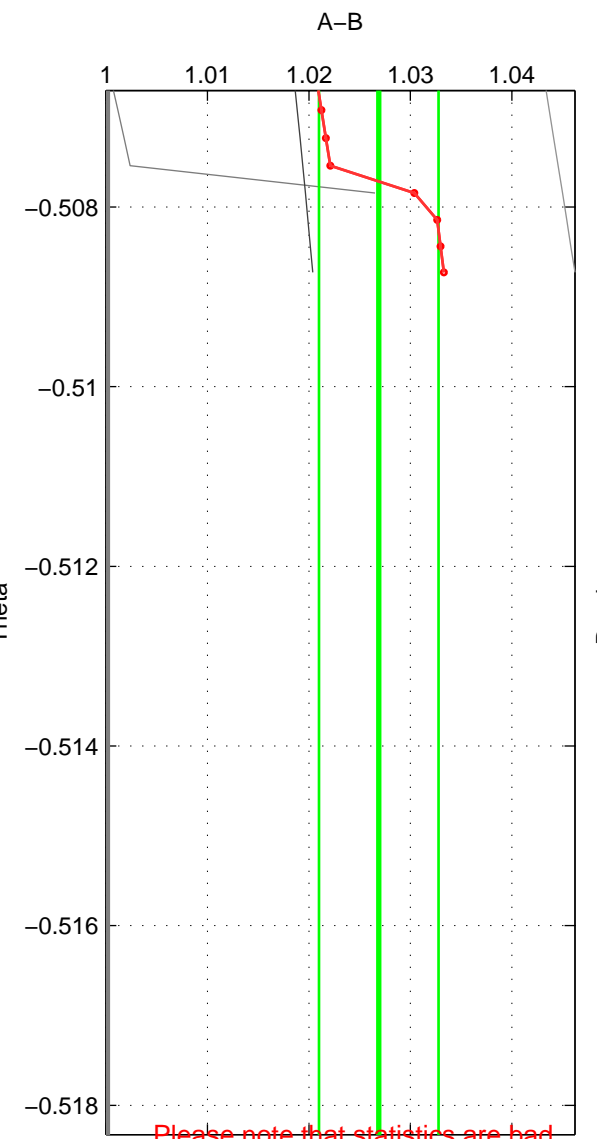

Cruise A (red). Date: Aug 2005 Cruisename: 41-18SN20050729

Cruise B (blue). Date: Aug 2004 Cruisename: 56-32H120040718

\*\*\* "Favourite" values are means of spaces 1 2 3.

	Offset	O.StDev	Ratio	R.Stdev	Rating
SIGMA:	7.983	0.398	1.028	0.001	2
THETA:	7.545	1.643	1.027	0.006	2
DEPTH:	9.124	0.842	1.032	0.003	2
FAV. :	8.217	0.961	1.029	0.003	2

Please note that statistics are bad.

Profiles of A: 5  
 Profiles of B: 1  
 Diff profs : 3  
 WMoffset (A-B): 7.9833  
 WMoffset stdev: 0.3975  
 WMratio (A/B): 1.0282  
 WMratio stdev: 0.0014118

Quality (1-5): 2

Please note that statistics are bad.

Profiles of A: 5  
 Profiles of B: 1  
 Diff profs : 3  
 WMoffset (A-B): 7.5447  
 WMoffset stdev: 1.643  
 WMratio (A/B): 1.0269  
 WMratio stdev: 0.00589

Quality (1-5): 2

Please note that statistics are bad.

Profiles of A: 4  
 Profiles of B: 1  
 Diff profs : 2  
 WMoffset (A-B): 9.1242  
 WMoffset stdev: 0.84231  
 WMratio (A/B): 1.0322  
 WMratio stdev: 0.0031487

Quality (1-5): 2