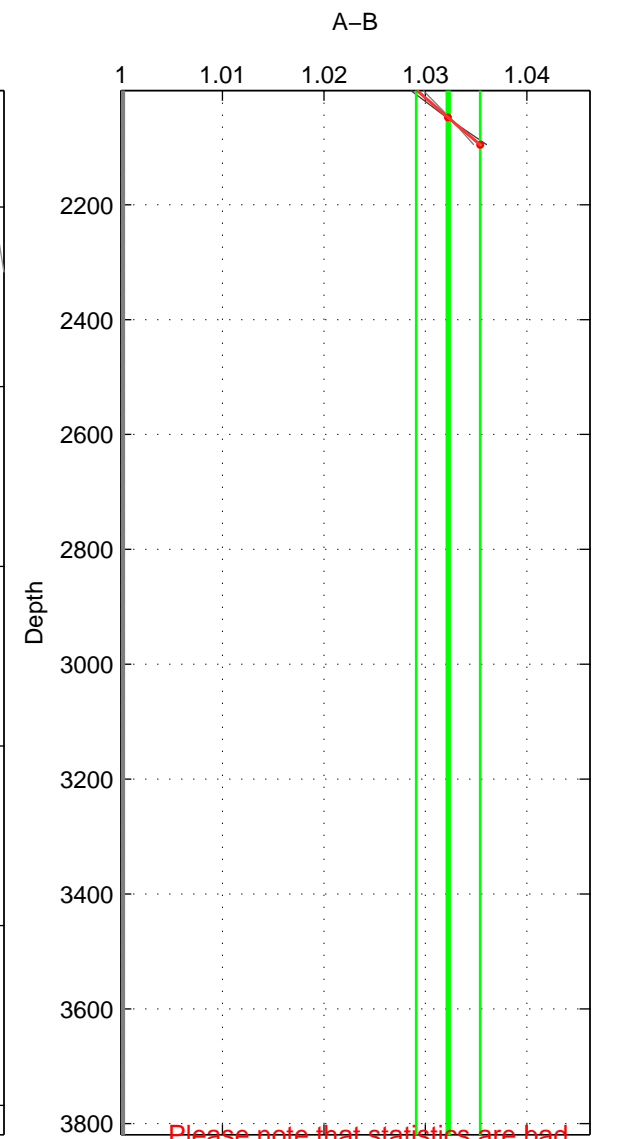

Cruise A (red). Date: Aug 2005 Cruisename: 41-18SN20050729

Cruise B (blue). Date: Aug 2004 Cruisename: 56-32H120040718

\*\*\* "Favourite" values are means of spaces 1 2 3.

	Offset	O.StDev	Ratio	R.Stdev	Rating
SIGMA:	7.983	0.398	1.028	0.001	2
THETA:	7.545	1.643	1.027	0.006	2
DEPTH:	9.124	0.842	1.032	0.003	2
FAV. :	8.217	0.961	1.029	0.003	2

Please note that statistics are bad.

Profiles of A: 5  
 Profiles of B: 1  
 Diff profs : 3  
 WMoffset (A-B): 7.9833  
 WMoffset stdev: 0.3975  
 WMratio (A/B): 1.0282  
 WMratio stdev: 0.0014118

Quality (1-5): 2

Please note that statistics are bad.

Profiles of A: 5  
 Profiles of B: 1  
 Diff profs : 3  
 WMoffset (A-B): 7.5447  
 WMoffset stdev: 1.643  
 WMratio (A/B): 1.0269  
 WMratio stdev: 0.00589

Quality (1-5): 2

Please note that statistics are bad.

Profiles of A: 4  
 Profiles of B: 1  
 Diff profs : 2  
 WMoffset (A-B): 9.1242  
 WMoffset stdev: 0.84231  
 WMratio (A/B): 1.0322  
 WMratio stdev: 0.0031487

Quality (1-5): 2