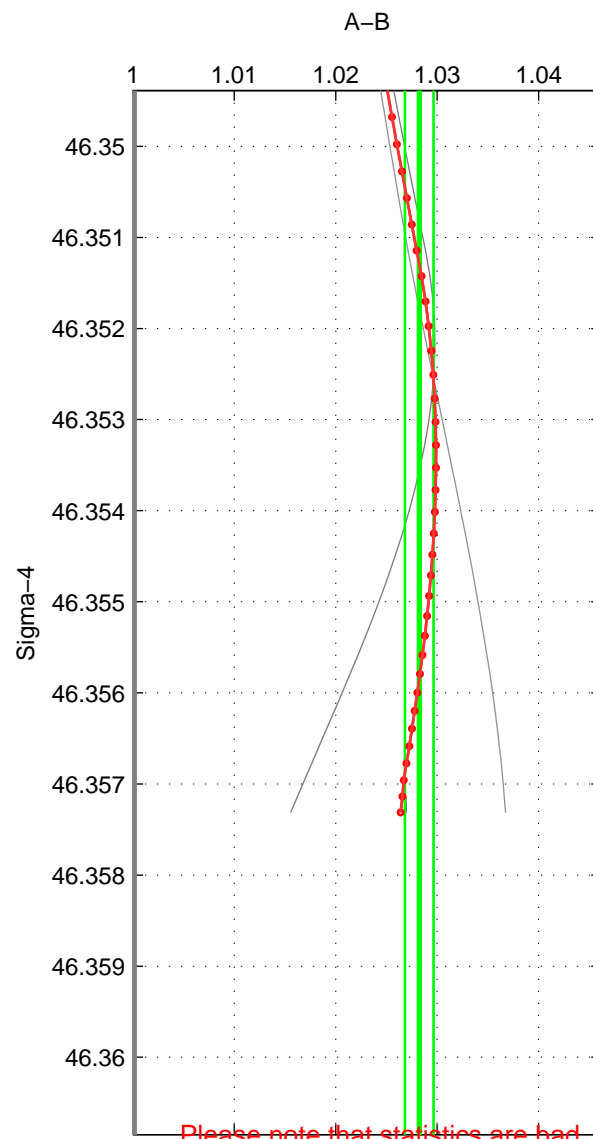

Cruise A (red). Date: Aug 2005 Cruisename: 41-18SN20050729

Cruise B (blue). Date: Aug 2004 Cruisename: 56-32H120040718

\*\*\* "Favourite" values are means of spaces 1 2 3.

	Offset	O.StDev	Ratio	R.Stdev	Rating
SIGMA:	7.983	0.398	1.028	0.001	2
THETA:	7.545	1.643	1.027	0.006	2
DEPTH:	9.124	0.842	1.032	0.003	2
FAV. :	8.217	0.961	1.029	0.003	2

Please note that statistics are bad.

Profiles of A: 5  
 Profiles of B: 1  
 Diff profs : 3  
 WMoffset (A-B): 7.9833  
 WMoffset stdev: 0.3975  
 WMratio (A/B): 1.0282  
 WMratio stdev: 0.0014118

Quality (1-5): 2

Please note that statistics are bad.

Profiles of A: 5  
 Profiles of B: 1  
 Diff profs : 3  
 WMoffset (A-B): 7.5447  
 WMoffset stdev: 1.643  
 WMratio (A/B): 1.0269  
 WMratio stdev: 0.00589

Quality (1-5): 2

Please note that statistics are bad.

Profiles of A: 4  
 Profiles of B: 1  
 Diff profs : 2  
 WMoffset (A-B): 9.1242  
 WMoffset stdev: 0.84231  
 WMratio (A/B): 1.0322  
 WMratio stdev: 0.0031487

Quality (1-5): 2