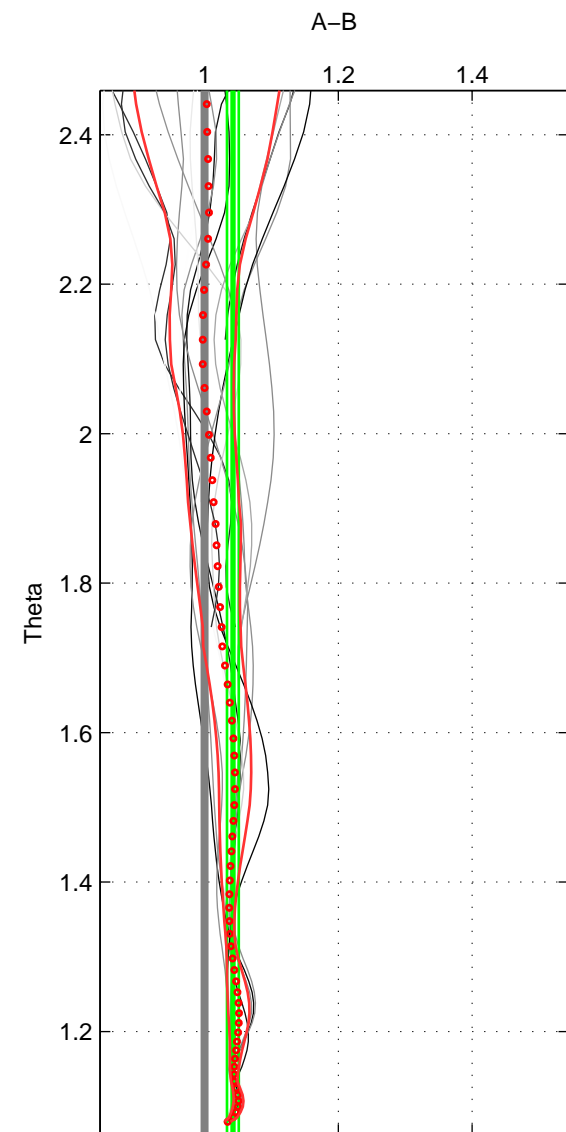

Cruise A (red). Date: Jun 2001 Cruisename: 591-49NZ20010604

Cruise B (blue). Date: May 1999 Cruisename: 687-49UP19990419

\*\*\* "Favourite" values are means of spaces 1 2 3.

	Offset	O.StDev	Ratio	R.Stdev	Rating
SIGMA:	3.597	1.499	1.042	0.013	5
THETA:	4.814	1.256	1.042	0.009	5
DEPTH:	5.847	2.205	1.046	0.016	5
FAV.:	4.753	1.653	1.044	0.013	5

Profiles of A: 10  
 Profiles of B: 10  
 Diff profs : 16  
 WMoffset (A-B): 3.5968  
 WMoffset stdev: 1.4992  
 WMratio (A/B): 1.0422  
 WMratio stdev: 0.013347

Quality (1-5): 5

Profiles of A: 10  
 Profiles of B: 10  
 Diff profs : 16  
 WMoffset (A-B): 4.814  
 WMoffset stdev: 1.2558  
 WMratio (A/B): 1.0423  
 WMratio stdev: 0.0088382

Quality (1-5): 5

Profiles of A: 10  
 Profiles of B: 9  
 Diff profs : 15  
 WMoffset (A-B): 5.8473  
 WMoffset stdev: 2.2048  
 WMratio (A/B): 1.0462  
 WMratio stdev: 0.015741

Quality (1-5): 5