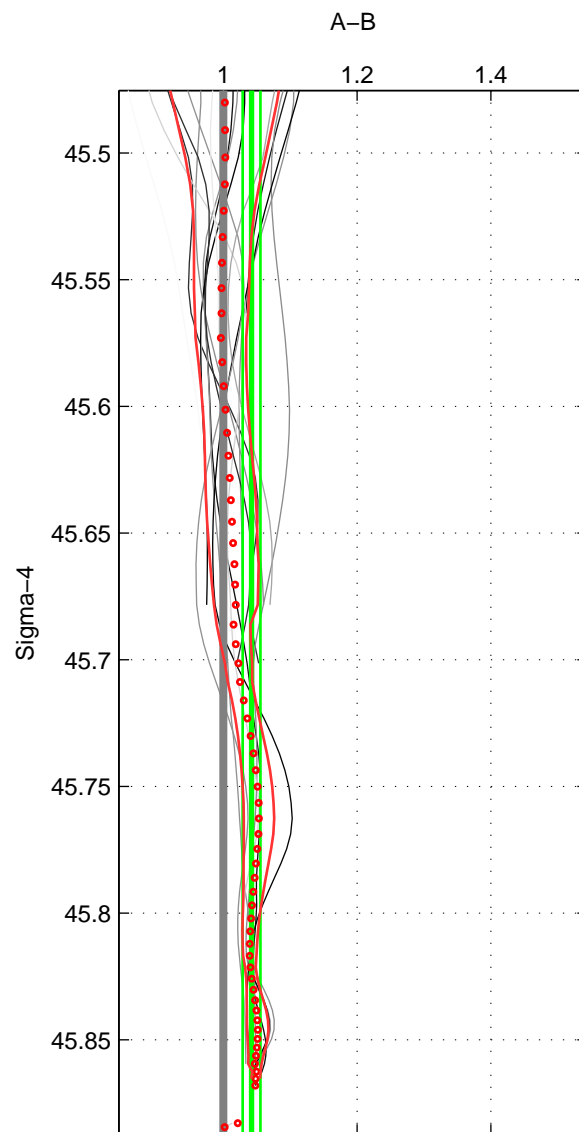

Cruise A (red). Date: Jun 2001 Cruisename: 591-49NZ20010604

Cruise B (blue). Date: May 1999 Cruisename: 687-49UP19990419

\*\*\* "Favourite" values are means of spaces 1 2 3.

	Offset	O.StDev	Ratio	R.Stdev	Rating
SIGMA:	3.597	1.499	1.042	0.013	5
THETA:	4.814	1.256	1.042	0.009	5
DEPTH:	5.847	2.205	1.046	0.016	5
FAV.:	4.753	1.653	1.044	0.013	5

Profiles of A: 10  
 Profiles of B: 10  
 Diff profs : 16  
 WMoffset (A-B): 3.5968  
 WMoffset stdev: 1.4992  
 WMratio (A/B): 1.0422  
 WMratio stdev: 0.013347

Quality (1-5): 5

Profiles of A: 10  
 Profiles of B: 10  
 Diff profs : 16  
 WMoffset (A-B): 4.814  
 WMoffset stdev: 1.2558  
 WMratio (A/B): 1.0423  
 WMratio stdev: 0.0088382

Quality (1-5): 5

Profiles of A: 10  
 Profiles of B: 9  
 Diff profs : 15  
 WMoffset (A-B): 5.8473  
 WMoffset stdev: 2.2048  
 WMratio (A/B): 1.0462  
 WMratio stdev: 0.015741

Quality (1-5): 5