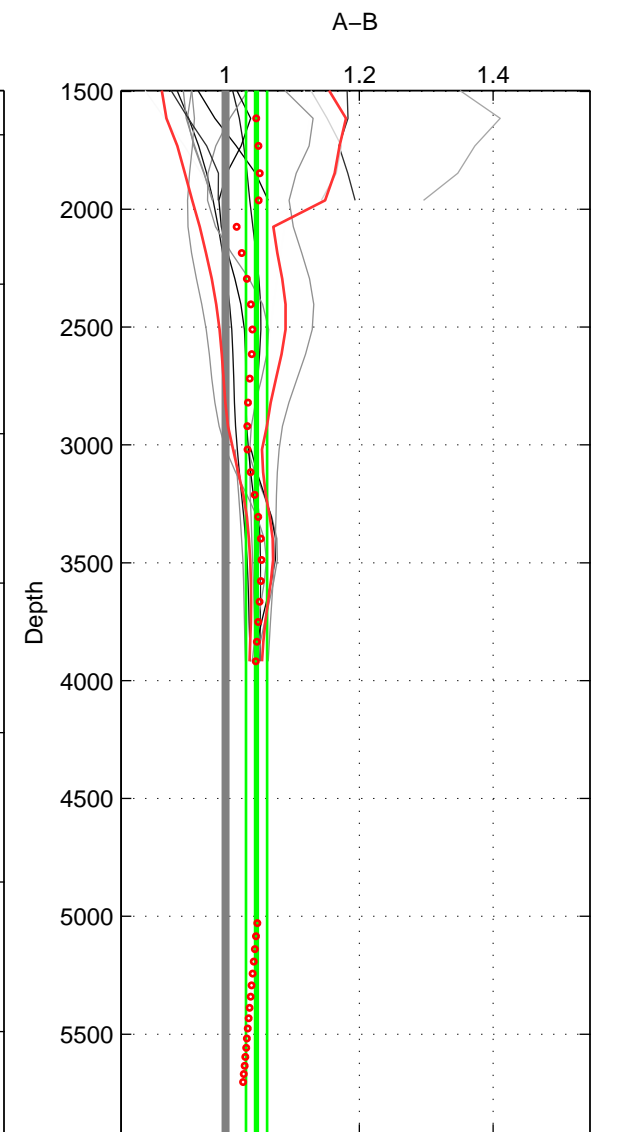

Cruise A (red). Date: Jun 2001 Cruisename: 591-49NZ20010604

Cruise B (blue). Date: May 1999 Cruisename: 687-49UP19990419

\*\*\* "Favourite" values are means of spaces 1 2 3.

	Offset	O.StDev	Ratio	R.Stdev	Rating
SIGMA:	3.597	1.499	1.042	0.013	5
THETA:	4.814	1.256	1.042	0.009	5
DEPTH:	5.847	2.205	1.046	0.016	5
FAV.:	4.753	1.653	1.044	0.013	5

Profiles of A: 10  
 Profiles of B: 10  
 Diff profs : 16  
 WMoffset (A-B): 3.5968  
 WMoffset stdev: 1.4992  
 WMratio (A/B): 1.0422  
 WMratio stdev: 0.013347

Quality (1-5): 5

Profiles of A: 10  
 Profiles of B: 10  
 Diff profs : 16  
 WMoffset (A-B): 4.814  
 WMoffset stdev: 1.2558  
 WMratio (A/B): 1.0423  
 WMratio stdev: 0.0088382

Quality (1-5): 5

Profiles of A: 10  
 Profiles of B: 9  
 Diff profs : 15  
 WMoffset (A-B): 5.8473  
 WMoffset stdev: 2.2048  
 WMratio (A/B): 1.0462  
 WMratio stdev: 0.015741

Quality (1-5): 5