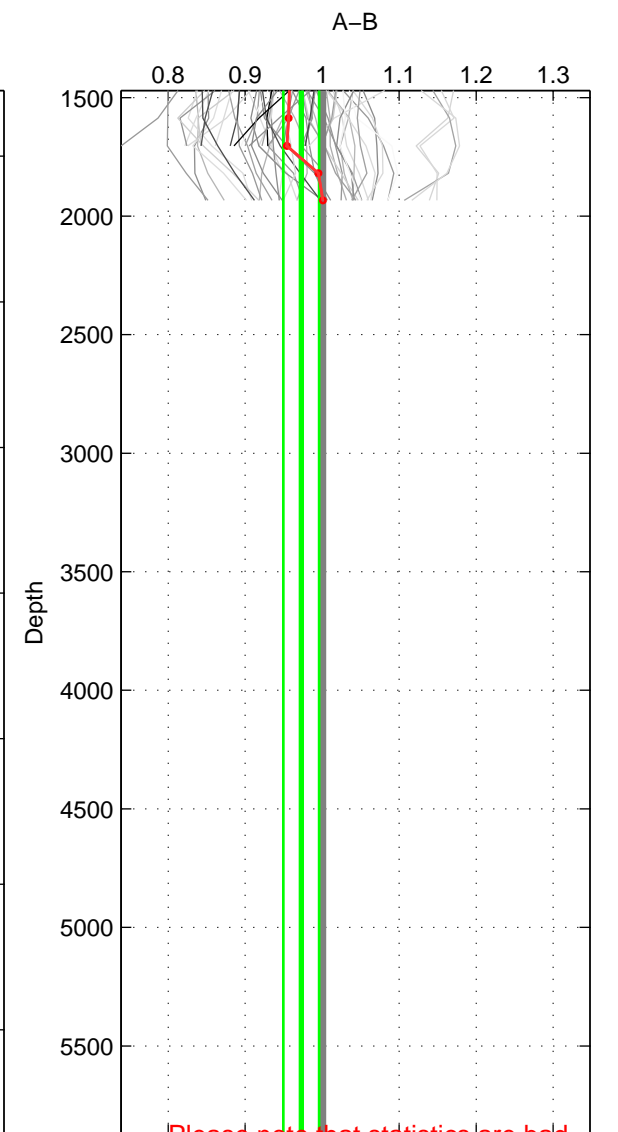

Cruise A (red). Date: Aug 2012 Cruisename: 627-49RY20120726

Cruise B (blue). Date: Jul 2002 Cruisename: 697-49UP20020620

*** "Favourite" values are means of spaces 1 2.

	Offset	O.StDev	Ratio	R.Stdev	Rating
SIGMA:	0.228	1.747	1.004	0.027	5
THETA:	-0.304	2.280	0.996	0.033	5
DEPTH:	-1.669	1.124	0.973	0.023	3
FAV.:	-0.038	2.014	1.000	0.030	5

Profiles of A: 25
 Profiles of B: 10
 Diff profs : 66
 WMoffset (A-B): 0.22782
 WMoffset stdev: 1.7474
 WMratio (A/B): 1.004
 WMratio stdev: 0.026977

Quality (1-5): 5

Profiles of A: 25
 Profiles of B: 10
 Diff profs : 66
 WMoffset (A-B): -0.30411
 WMoffset stdev: 2.2801
 WMratio (A/B): 0.99608
 WMratio stdev: 0.033239

Quality (1-5): 5

Profiles of A: 25
 Profiles of B: 10
 Diff profs : 66
 WMoffset (A-B): -1.6688
 WMoffset stdev: 1.1236
 WMratio (A/B): 0.97284
 WMratio stdev: 0.023183

Quality (1-5): 3

Please note that statistics are bad.