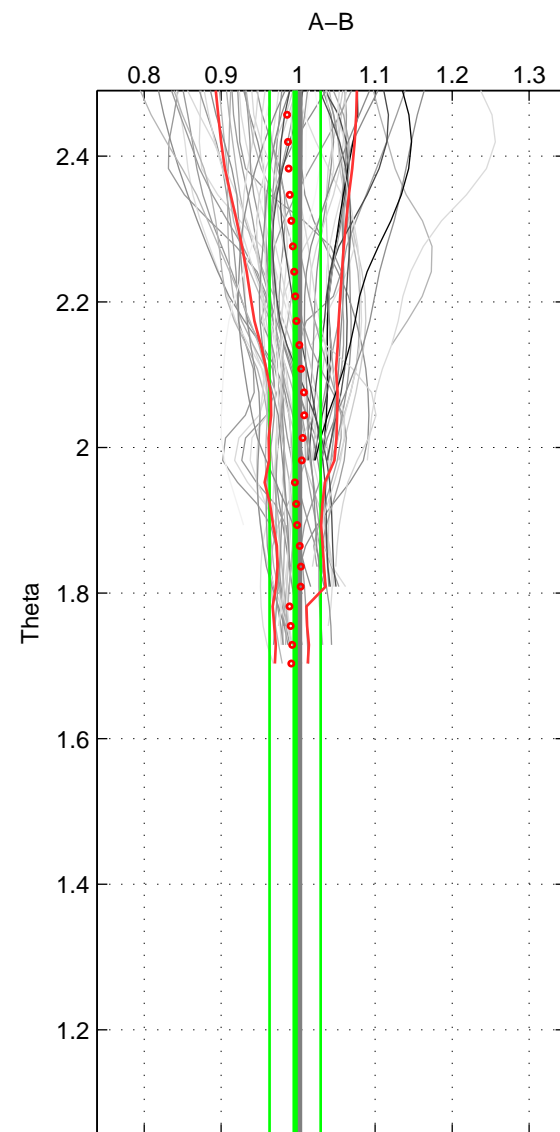

Cruise A (red). Date: Aug 2012 Cruisename: 627-49RY20120726

Cruise B (blue). Date: Jul 2002 Cruisename: 697-49UP20020620

*** "Favourite" values are means of spaces 1 2.

	Offset	O.StDev	Ratio	R.Stdev	Rating
SIGMA:	0.228	1.747	1.004	0.027	5
THETA:	-0.304	2.280	0.996	0.033	5
DEPTH:	-1.669	1.124	0.973	0.023	3
FAV.:	-0.038	2.014	1.000	0.030	5

Profiles of A: 25
 Profiles of B: 10
 Diff profs : 66
 WMoffset (A-B): 0.22782
 WMoffset stdev: 1.7474
 WMratio (A/B): 1.004
 WMratio stdev: 0.026977

Quality (1-5): 5

Profiles of A: 25
 Profiles of B: 10
 Diff profs : 66
 WMoffset (A-B): -0.30411
 WMoffset stdev: 2.2801
 WMratio (A/B): 0.99608
 WMratio stdev: 0.033239

Quality (1-5): 5

Profiles of A: 25
 Profiles of B: 10
 Diff profs : 66
 WMoffset (A-B): -1.6688
 WMoffset stdev: 1.1236
 WMratio (A/B): 0.97284
 WMratio stdev: 0.023183

Quality (1-5): 3

Please note that statistics are bad.