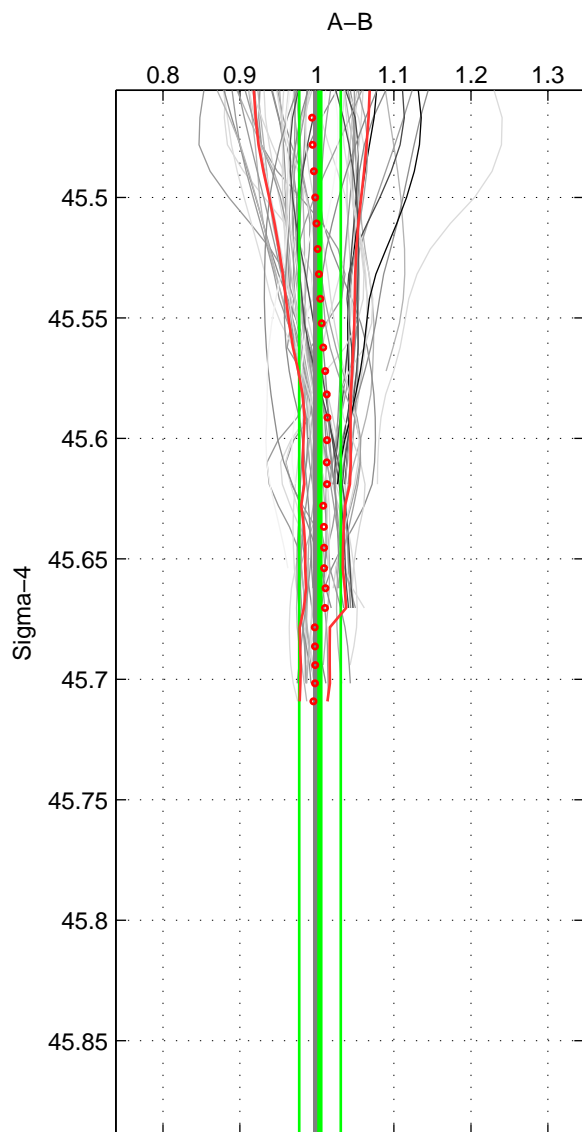

Cruise A (red). Date: Aug 2012 Cruisename: 627-49RY20120726

Cruise B (blue). Date: Jul 2002 Cruisename: 697-49UP20020620

*** "Favourite" values are means of spaces 1 2.

	Offset	O.StDev	Ratio	R.Stdev	Rating
SIGMA:	0.228	1.747	1.004	0.027	5
THETA:	-0.304	2.280	0.996	0.033	5
DEPTH:	-1.669	1.124	0.973	0.023	3
FAV.:	-0.038	2.014	1.000	0.030	5

Profiles of A: 25
 Profiles of B: 10
 Diff profs : 66
 WMoffset (A-B): 0.22782
 WMoffset stdev: 1.7474
 WMratio (A/B): 1.004
 WMratio stdev: 0.026977

Quality (1-5): 5

Profiles of A: 25
 Profiles of B: 10
 Diff profs : 66
 WMoffset (A-B): -0.30411
 WMoffset stdev: 2.2801
 WMratio (A/B): 0.99608
 WMratio stdev: 0.033239

Quality (1-5): 5

Profiles of A: 25
 Profiles of B: 10
 Diff profs : 66
 WMoffset (A-B): -1.6688
 WMoffset stdev: 1.1236
 WMratio (A/B): 0.97284
 WMratio stdev: 0.023183

Quality (1-5): 3

Please note that statistics are bad.