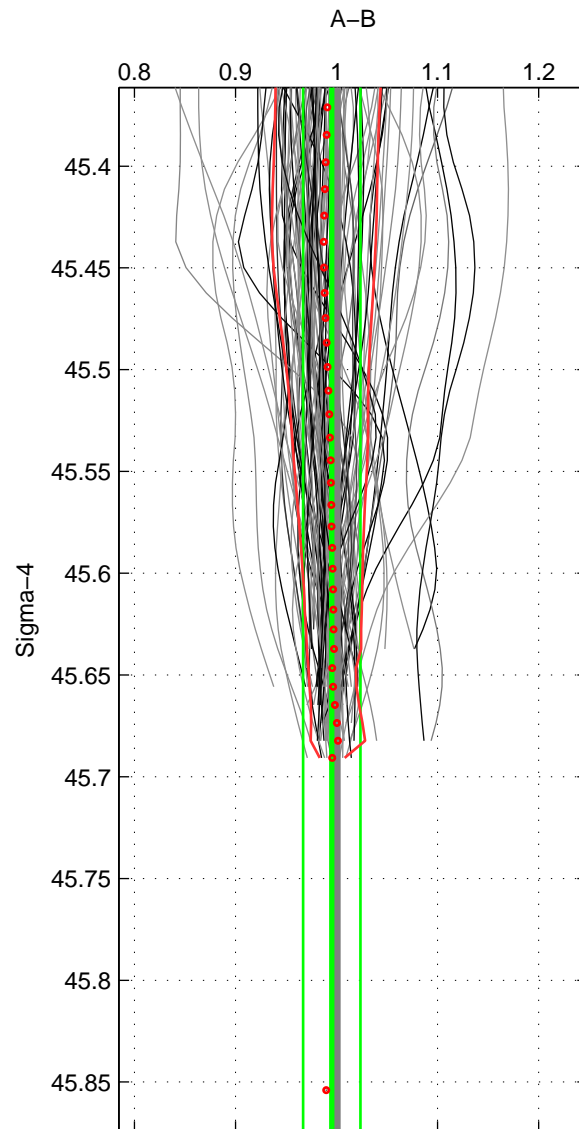

Cruise A (red). Date: Jul 2001 Cruisename: 656-49UF20010710  
 Cruise B (blue). Date: Feb 2007 Cruisename: 673-49UF20070117

\*\*\* "Favourite" values are means of spaces 1 2.

	Offset	O.StDev	Ratio	R.Stdev	Rating
SIGMA:	-0.598	2.877	0.995	0.028	5
THETA:	-2.275	0.713	0.985	0.004	5
DEPTH:	-1.489	0.559	0.988	0.004	3
FAV. :	-1.436	1.795	0.990	0.016	5

Profiles of A: 37  
 Profiles of B: 37  
 Diff profs : 100  
 WMoffset (A-B): -0.59813  
 WMoffset stdev: 2.8775  
 WMratio (A/B): 0.99528  
 WMratio stdev: 0.028425

Quality (1-5): 5

Profiles of A: 37  
 Profiles of B: 37  
 Diff profs : 100  
 WMoffset (A-B): -2.2748  
 WMoffset stdev: 0.71275  
 WMratio (A/B): 0.98481  
 WMratio stdev: 0.0040597

Quality (1-5): 5

Profiles of A: 37  
 Profiles of B: 37  
 Diff profs : 100  
 WMoffset (A-B): -1.4887  
 WMoffset stdev: 0.55874  
 WMratio (A/B): 0.98814  
 WMratio stdev: 0.0037517

Quality (1-5): 3

Please note that statistics are bad.