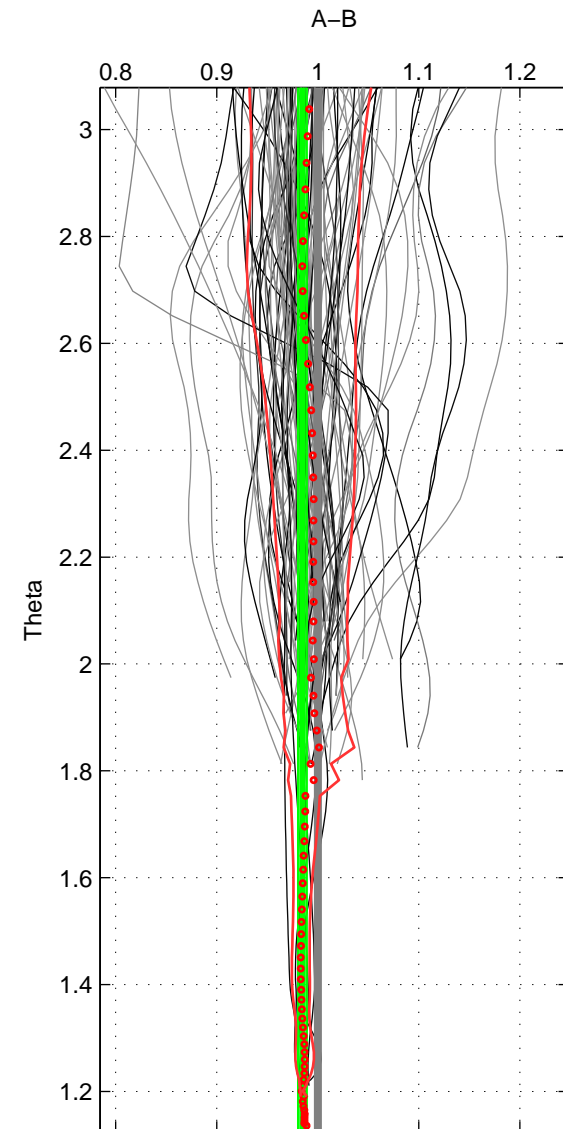

Cruise A (red). Date: Jul 2001 Cruisename: 656-49UF20010710  
 Cruise B (blue). Date: Feb 2007 Cruisename: 673-49UF20070117

\*\*\* "Favourite" values are means of spaces 1 2.

	Offset	O.StDev	Ratio	R.Stdev	Rating
SIGMA:	-0.598	2.877	0.995	0.028	5
THETA:	-2.275	0.713	0.985	0.004	5
DEPTH:	-1.489	0.559	0.988	0.004	3
FAV. :	-1.436	1.795	0.990	0.016	5

Profiles of A: 37  
 Profiles of B: 37  
 Diff profs : 100  
 WMoffset (A-B): -0.59813  
 WMoffset stdev: 2.8775  
 WMratio (A/B): 0.99528  
 WMratio stdev: 0.028425

Quality (1-5): 5

Profiles of A: 37  
 Profiles of B: 37  
 Diff profs : 100  
 WMoffset (A-B): -2.2748  
 WMoffset stdev: 0.71275  
 WMratio (A/B): 0.98481  
 WMratio stdev: 0.0040597

Quality (1-5): 5

Profiles of A: 37  
 Profiles of B: 37  
 Diff profs : 100  
 WMoffset (A-B): -1.4887  
 WMoffset stdev: 0.55874  
 WMratio (A/B): 0.98814  
 WMratio stdev: 0.0037517

Quality (1-5): 3

Please note that statistics are bad.