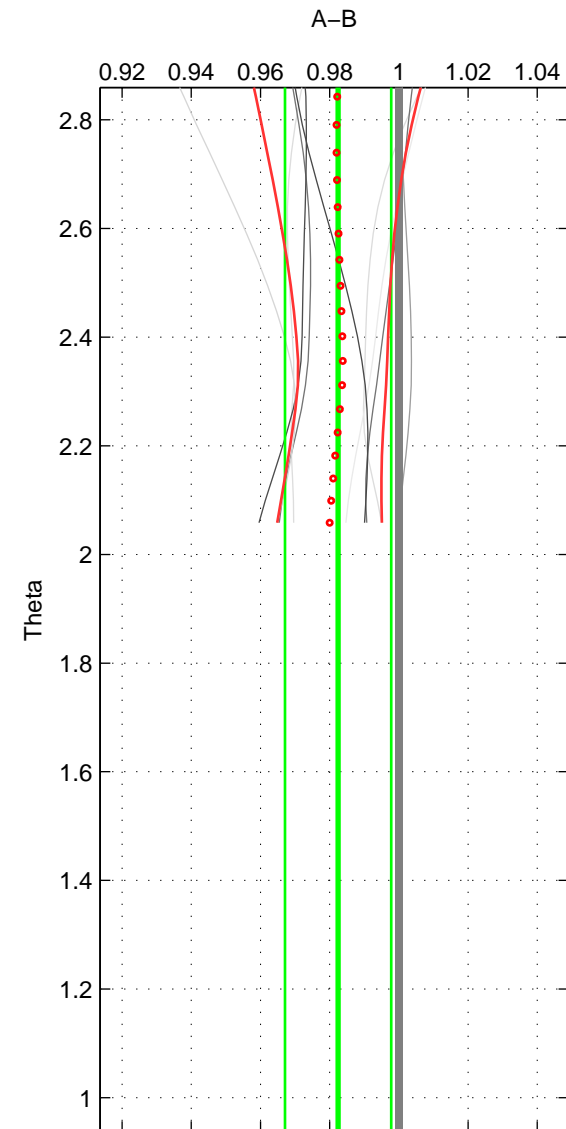

Cruise A (red). Date: Mar 1989 Cruisename: 507-32MW19890206

Cruise B (blue). Date: Oct 1998 Cruisename: 686-49UP19980916

*** "Favourite" values are means of spaces 1 2.

	Offset	O.StDev	Ratio	R.Stdev	Rating
SIGMA:	-2.555	1.181	0.975	0.011	3
THETA:	-1.727	1.534	0.982	0.015	3
DEPTH:	-2.929	0.353	0.970	0.006	2
FAV. :	-2.141	1.357	0.978	0.013	3

Profiles of A: 5
 Profiles of B: 2
 Diff profs : 9
 WMoffset (A-B): -2.5547
 WMoffset stdev: 1.1806
 WMratio (A/B): 0.97456
 WMratio stdev: 0.011166

Quality (1-5): 3

Profiles of A: 5
 Profiles of B: 2
 Diff profs : 9
 WMoffset (A-B): -1.7273
 WMoffset stdev: 1.534
 WMratio (A/B): 0.98241
 WMratio stdev: 0.015351

Quality (1-5): 3

Profiles of A: 5
 Profiles of B: 2
 Diff profs : 9
 WMoffset (A-B): -2.9292
 WMoffset stdev: 0.35294
 WMratio (A/B): 0.96972
 WMratio stdev: 0.0055318

Quality (1-5): 2

Please note that statistics are bad.