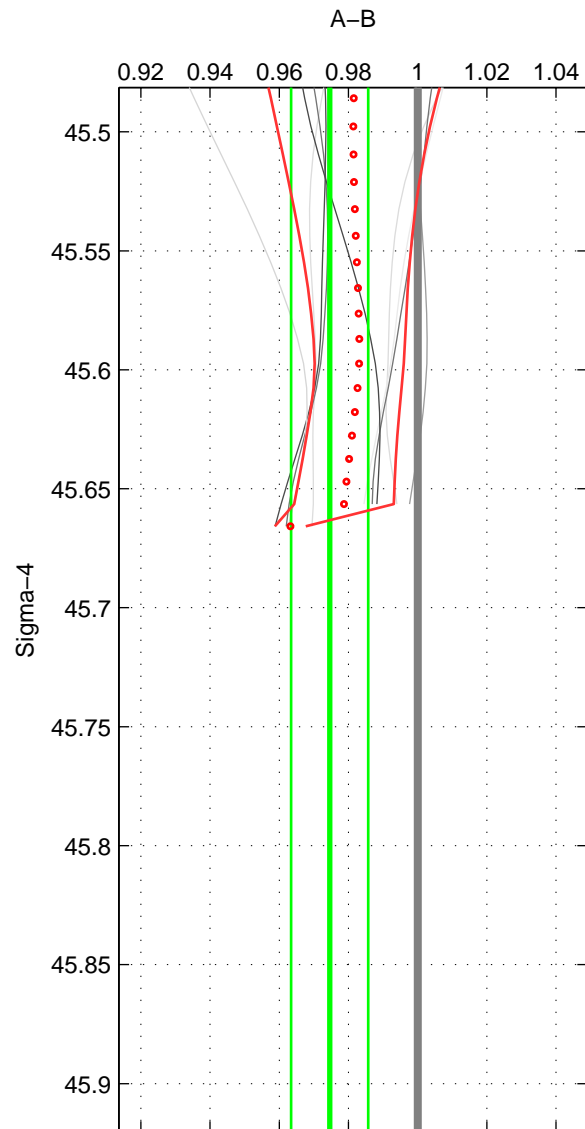

Cruise A (red). Date: Mar 1989 Cruisename: 507-32MW19890206

Cruise B (blue). Date: Oct 1998 Cruisename: 686-49UP19980916

*** "Favourite" values are means of spaces 1 2.

	Offset	O.StDev	Ratio	R.Stdev	Rating
SIGMA:	-2.555	1.181	0.975	0.011	3
THETA:	-1.727	1.534	0.982	0.015	3
DEPTH:	-2.929	0.353	0.970	0.006	2
FAV. :	-2.141	1.357	0.978	0.013	3

Profiles of A: 5
 Profiles of B: 2
 Diff profs : 9
 WMoffset (A-B): -2.5547
 WMoffset stdev: 1.1806
 WMratio (A/B): 0.97456
 WMratio stdev: 0.011166

Quality (1-5): 3

Profiles of A: 5
 Profiles of B: 2
 Diff profs : 9
 WMoffset (A-B): -1.7273
 WMoffset stdev: 1.534
 WMratio (A/B): 0.98241
 WMratio stdev: 0.015351

Quality (1-5): 3

Profiles of A: 5
 Profiles of B: 2
 Diff profs : 9
 WMoffset (A-B): -2.9292
 WMoffset stdev: 0.35294
 WMratio (A/B): 0.96972
 WMratio stdev: 0.0055318

Quality (1-5): 2

Please note that statistics are bad.