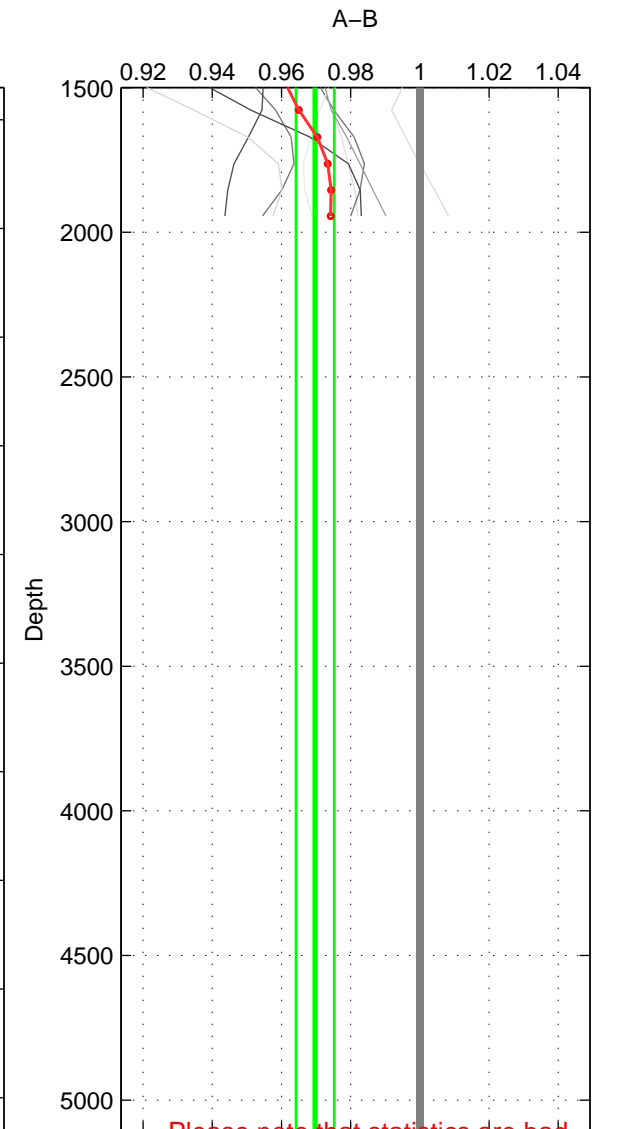

Cruise A (red). Date: Mar 1989 Cruisename: 507-32MW19890206

Cruise B (blue). Date: Oct 1998 Cruisename: 686-49UP19980916

*** "Favourite" values are means of spaces 1 2.

	Offset	O.StDev	Ratio	R.Stdev	Rating
SIGMA:	-2.555	1.181	0.975	0.011	3
THETA:	-1.727	1.534	0.982	0.015	3
DEPTH:	-2.929	0.353	0.970	0.006	2
FAV. :	-2.141	1.357	0.978	0.013	3

Profiles of A: 5
 Profiles of B: 2
 Diff profs : 9
 WMoffset (A-B): -2.5547
 WMoffset stdev: 1.1806
 WMratio (A/B): 0.97456
 WMratio stdev: 0.011166

Quality (1-5): 3

Profiles of A: 5
 Profiles of B: 2
 Diff profs : 9
 WMoffset (A-B): -1.7273
 WMoffset stdev: 1.534
 WMratio (A/B): 0.98241
 WMratio stdev: 0.015351

Quality (1-5): 3

Profiles of A: 5
 Profiles of B: 2
 Diff profs : 9
 WMoffset (A-B): -2.9292
 WMoffset stdev: 0.35294
 WMratio (A/B): 0.96972
 WMratio stdev: 0.0055318

Quality (1-5): 2

Please note that statistics are bad.