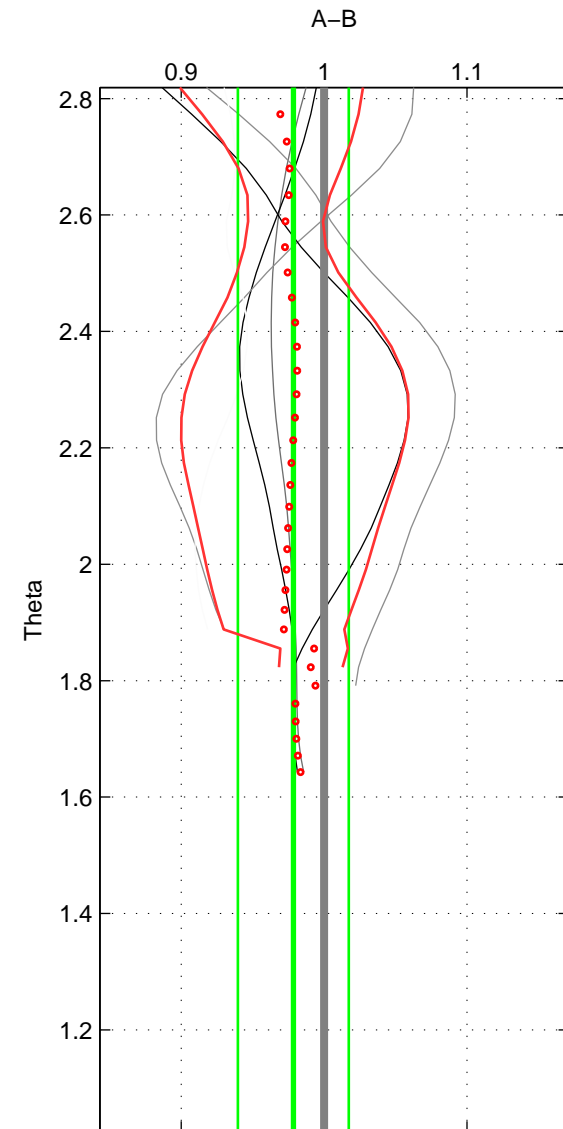

Cruise A (red). Date: Mar 2007 Cruisename: 610-49NZ20070216

Cruise B (blue). Date: Jul 2005 Cruisename: 669-49UF20050615

*** "Favourite" values are means of spaces 1 2.

	Offset	O.StDev	Ratio	R.Stdev	Rating
SIGMA:	-2.073	2.777	0.975	0.037	4
THETA:	-1.967	2.813	0.978	0.039	4
DEPTH:	-1.765	1.155	0.988	0.013	3
FAV. :	-2.020	2.795	0.977	0.038	4

Profiles of A: 4
 Profiles of B: 5
 Diff profs : 6
 WMoffset (A-B): -2.073
 WMoffset stdev: 2.7768
 WMratio (A/B): 0.9753
 WMratio stdev: 0.037105

Quality (1-5): 4

Profiles of A: 4
 Profiles of B: 5
 Diff profs : 6
 WMoffset (A-B): -1.9669
 WMoffset stdev: 2.8127
 WMratio (A/B): 0.97847
 WMratio stdev: 0.038809

Quality (1-5): 4

Profiles of A: 4
 Profiles of B: 5
 Diff profs : 6
 WMoffset (A-B): -1.7648
 WMoffset stdev: 1.1549
 WMratio (A/B): 0.98783
 WMratio stdev: 0.013217

Quality (1-5): 3

Please note that statistics are bad.