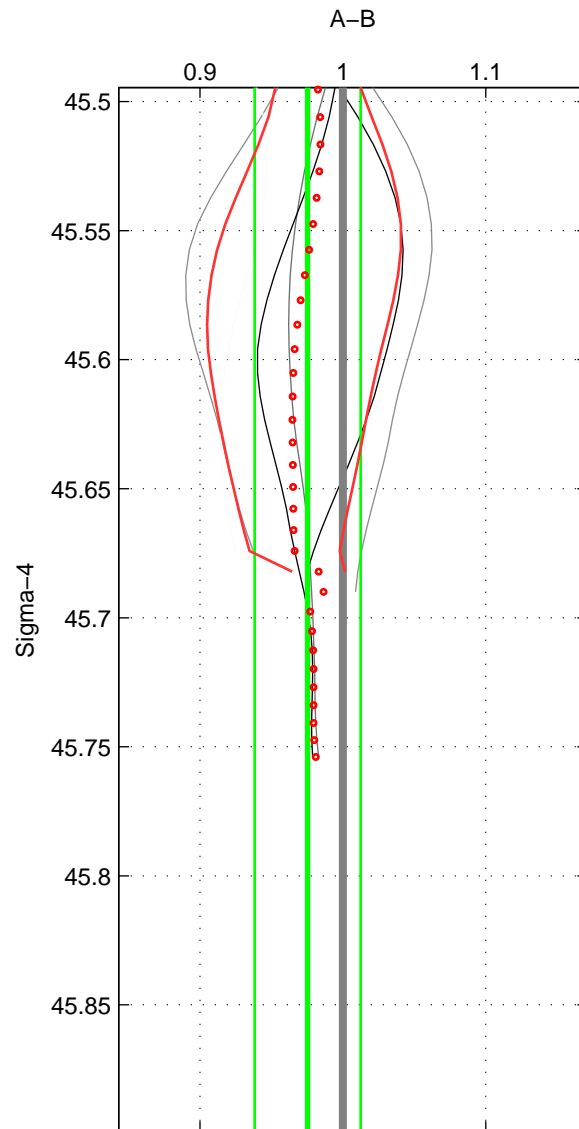

Cruise A (red). Date: Mar 2007 Cruisename: 610-49NZ20070216

Cruise B (blue). Date: Jul 2005 Cruisename: 669-49UF20050615

*** "Favourite" values are means of spaces 1 2.

	Offset	O.StDev	Ratio	R.Stdev	Rating
SIGMA:	-2.073	2.777	0.975	0.037	4
THETA:	-1.967	2.813	0.978	0.039	4
DEPTH:	-1.765	1.155	0.988	0.013	3
FAV. :	-2.020	2.795	0.977	0.038	4

Profiles of A: 4
 Profiles of B: 5
 Diff profs : 6
 WMoffset (A-B): -2.073
 WMoffset stdev: 2.7768
 WMratio (A/B): 0.9753
 WMratio stdev: 0.037105

Quality (1-5): 4

Profiles of A: 4
 Profiles of B: 5
 Diff profs : 6
 WMoffset (A-B): -1.9669
 WMoffset stdev: 2.8127
 WMratio (A/B): 0.97847
 WMratio stdev: 0.038809

Quality (1-5): 4

Profiles of A: 4
 Profiles of B: 5
 Diff profs : 6
 WMoffset (A-B): -1.7648
 WMoffset stdev: 1.1549
 WMratio (A/B): 0.98783
 WMratio stdev: 0.013217

Quality (1-5): 3

Please note that statistics are bad.