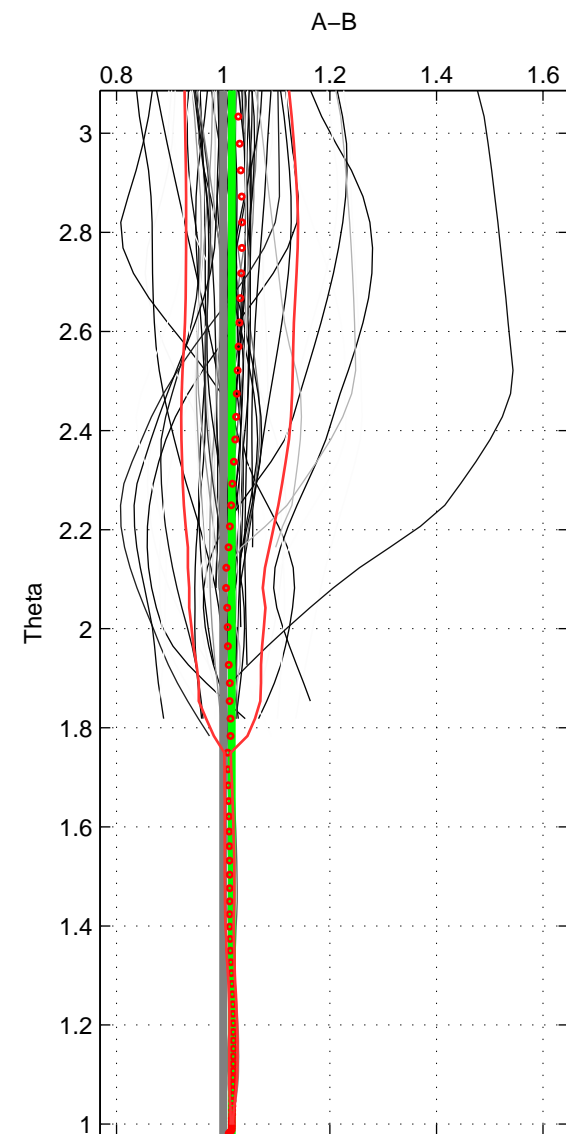

Cruise A (red). Date: Jul 2005 Cruisename: 669-49UF20050615

Cruise B (blue). Date: Feb 2004 Cruisename: 702-49UP20040114

*** "Favourite" values are means of spaces 1 2.

	Offset	O.StDev	Ratio	R.Stdev	Rating
SIGMA:	2.631	0.575	1.016	0.003	5
THETA:	2.477	0.836	1.016	0.005	5
DEPTH:	3.613	1.293	1.023	0.008	4
FAV.:	2.554	0.705	1.016	0.004	5

Profiles of A: 45
 Profiles of B: 42
 Diff profs : 66
 WMoffset (A-B): 2.6308
 WMoffset stdev: 0.57493
 WMratio (A/B): 1.0158
 WMratio stdev: 0.0030134

Quality (1-5): 5

Profiles of A: 45
 Profiles of B: 42
 Diff profs : 66
 WMoffset (A-B): 2.4765
 WMoffset stdev: 0.83569
 WMratio (A/B): 1.0159
 WMratio stdev: 0.0047992

Quality (1-5): 5

Profiles of A: 45
 Profiles of B: 42
 Diff profs : 66
 WMoffset (A-B): 3.6132
 WMoffset stdev: 1.2934
 WMratio (A/B): 1.0232
 WMratio stdev: 0.0083193

Quality (1-5): 4