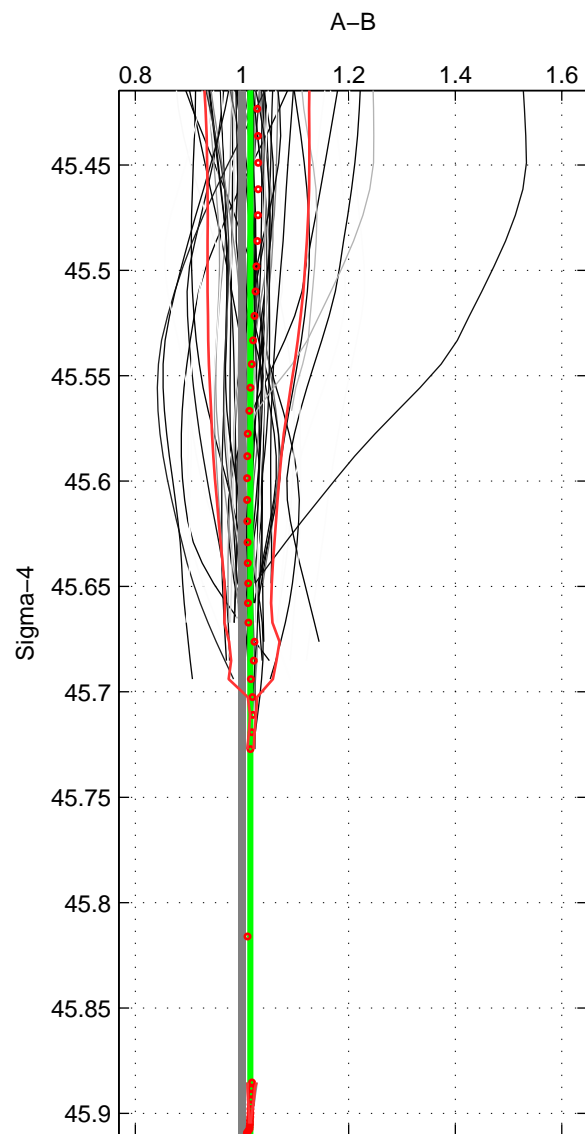

Cruise A (red). Date: Jul 2005 Cruisename: 669-49UF20050615

Cruise B (blue). Date: Feb 2004 Cruisename: 702-49UP20040114

*** "Favourite" values are means of spaces 1 2.

	Offset	O.StDev	Ratio	R.Stdev	Rating
SIGMA:	2.631	0.575	1.016	0.003	5
THETA:	2.477	0.836	1.016	0.005	5
DEPTH:	3.613	1.293	1.023	0.008	4
FAV.:	2.554	0.705	1.016	0.004	5

Profiles of A: 45
 Profiles of B: 42
 Diff profs : 66
 WMoffset (A-B): 2.6308
 WMoffset stdev: 0.57493
 WMratio (A/B): 1.0158
 WMratio stdev: 0.0030134

Quality (1-5): 5

Profiles of A: 45
 Profiles of B: 42
 Diff profs : 66
 WMoffset (A-B): 2.4765
 WMoffset stdev: 0.83569
 WMratio (A/B): 1.0159
 WMratio stdev: 0.0047992

Quality (1-5): 5

Profiles of A: 45
 Profiles of B: 42
 Diff profs : 66
 WMoffset (A-B): 3.6132
 WMoffset stdev: 1.2934
 WMratio (A/B): 1.0232
 WMratio stdev: 0.0083193

Quality (1-5): 4