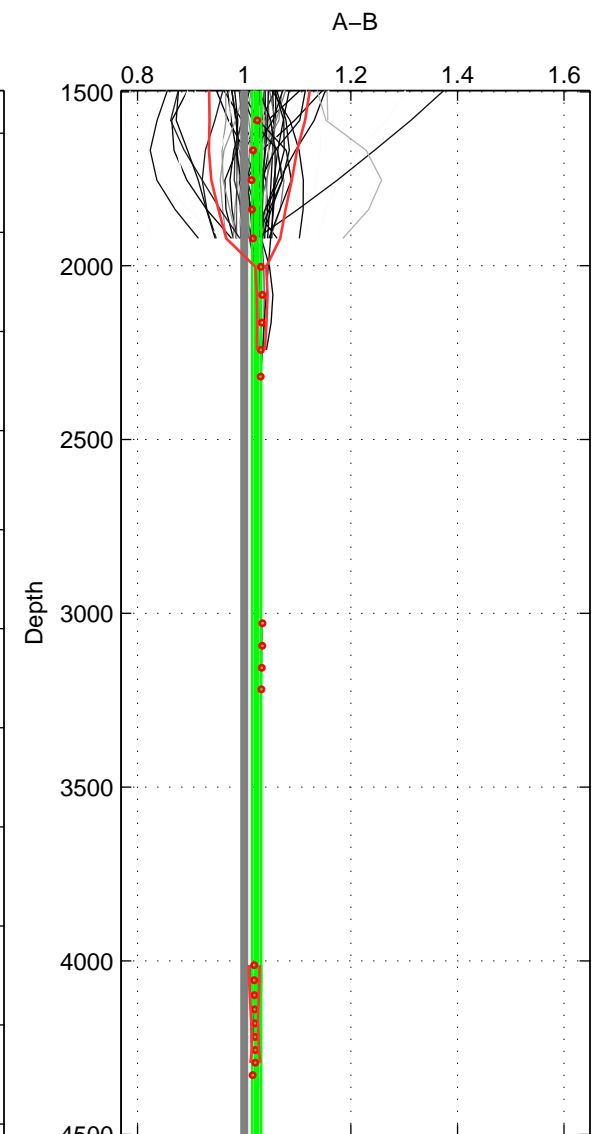

Cruise A (red). Date: Jul 2005 Cruisename: 669-49UF20050615

Cruise B (blue). Date: Feb 2004 Cruisename: 702-49UP20040114

*** "Favourite" values are means of spaces 1 2.

	Offset	O.StDev	Ratio	R.Stdev	Rating
SIGMA:	2.631	0.575	1.016	0.003	5
THETA:	2.477	0.836	1.016	0.005	5
DEPTH:	3.613	1.293	1.023	0.008	4
FAV.:	2.554	0.705	1.016	0.004	5

Profiles of A: 45
 Profiles of B: 42
 Diff profs : 66
 WMoffset (A-B): 2.6308
 WMoffset stdev: 0.57493
 WMratio (A/B): 1.0158
 WMratio stdev: 0.0030134

Quality (1-5): 5

Profiles of A: 45
 Profiles of B: 42
 Diff profs : 66
 WMoffset (A-B): 2.4765
 WMoffset stdev: 0.83569
 WMratio (A/B): 1.0159
 WMratio stdev: 0.0047992

Quality (1-5): 5

Profiles of A: 45
 Profiles of B: 42
 Diff profs : 66
 WMoffset (A-B): 3.6132
 WMoffset stdev: 1.2934
 WMratio (A/B): 1.0232
 WMratio stdev: 0.0083193

Quality (1-5): 4