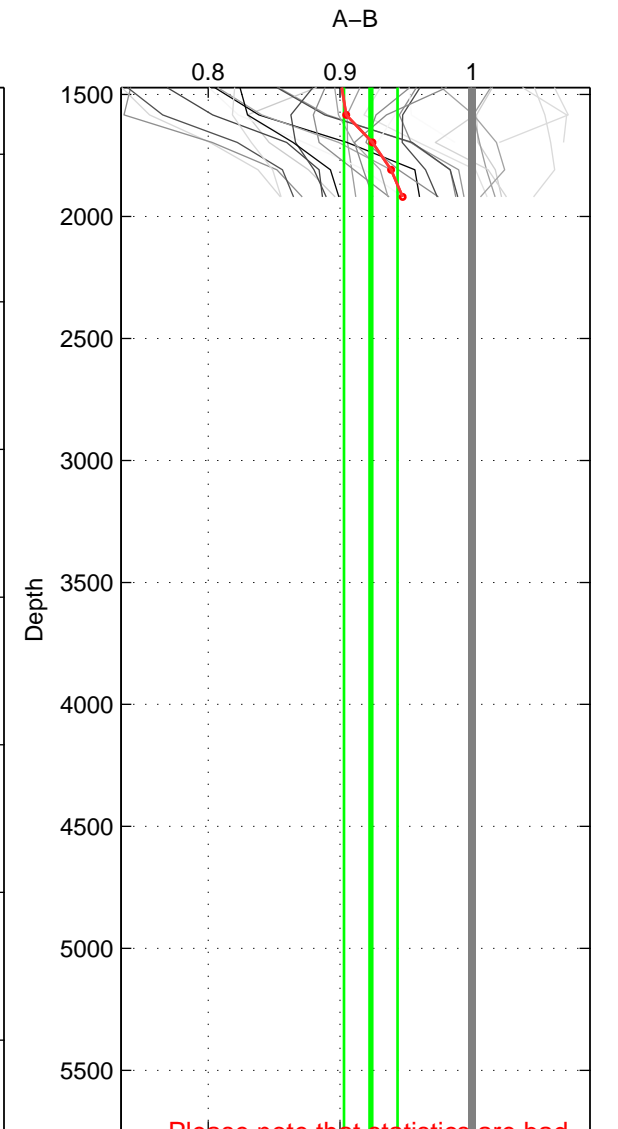

Cruise A (red). Date: Aug 2012 Cruisename: 627-49RY20120726

Cruise B (blue). Date: Oct 1998 Cruisename: 686-49UP19980916

*** "Favourite" values are means of spaces 1 2.

	Offset	O.StDev	Ratio	R.Stdev	Rating
SIGMA:	-3.156	1.461	0.946	0.024	4
THETA:	-2.993	1.665	0.949	0.028	4
DEPTH:	-3.999	0.601	0.923	0.020	3
FAV.:	-3.074	1.563	0.947	0.026	4

Profiles of A: 14
 Profiles of B: 4
 Diff profs : 30
 WMoffset (A-B): -3.1556
 WMoffset stdev: 1.4607
 WMratio (A/B): 0.94586
 WMratio stdev: 0.024498

Quality (1-5): 4

Profiles of A: 14
 Profiles of B: 4
 Diff profs : 30
 WMoffset (A-B): -2.9929
 WMoffset stdev: 1.6648
 WMratio (A/B): 0.9488
 WMratio stdev: 0.028065

Quality (1-5): 4

Profiles of A: 14
 Profiles of B: 4
 Diff profs : 30
 WMoffset (A-B): -3.9994
 WMoffset stdev: 0.60126
 WMratio (A/B): 0.92333
 WMratio stdev: 0.020308

Quality (1-5): 3

Please note that statistics are bad.