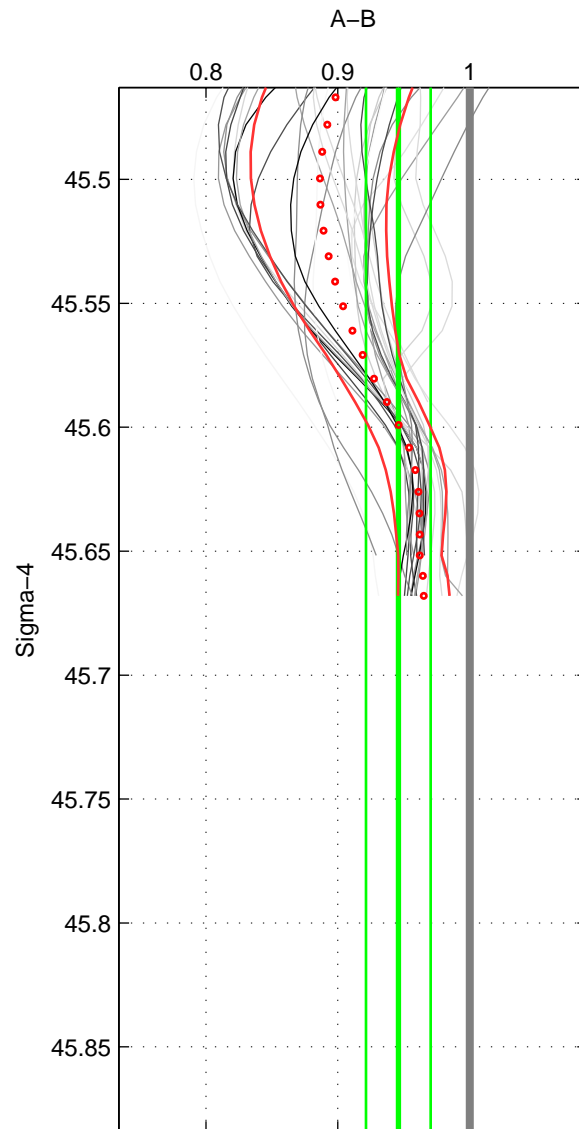

Cruise A (red). Date: Aug 2012 Cruisename: 627-49RY20120726

Cruise B (blue). Date: Oct 1998 Cruisename: 686-49UP19980916

*** "Favourite" values are means of spaces 1 2.

	Offset	O.StDev	Ratio	R.Stdev	Rating
SIGMA:	-3.156	1.461	0.946	0.024	4
THETA:	-2.993	1.665	0.949	0.028	4
DEPTH:	-3.999	0.601	0.923	0.020	3
FAV.:	-3.074	1.563	0.947	0.026	4

Profiles of A: 14
 Profiles of B: 4
 Diff profs : 30
 WMoffset (A-B): -3.1556
 WMoffset stdev: 1.4607
 WMratio (A/B): 0.94586
 WMratio stdev: 0.024498

Quality (1-5): 4

Profiles of A: 14
 Profiles of B: 4
 Diff profs : 30
 WMoffset (A-B): -2.9929
 WMoffset stdev: 1.6648
 WMratio (A/B): 0.9488
 WMratio stdev: 0.028065

Quality (1-5): 4

Profiles of A: 14
 Profiles of B: 4
 Diff profs : 30
 WMoffset (A-B): -3.9994
 WMoffset stdev: 0.60126
 WMratio (A/B): 0.92333
 WMratio stdev: 0.020308

Quality (1-5): 3

Please note that statistics are bad.