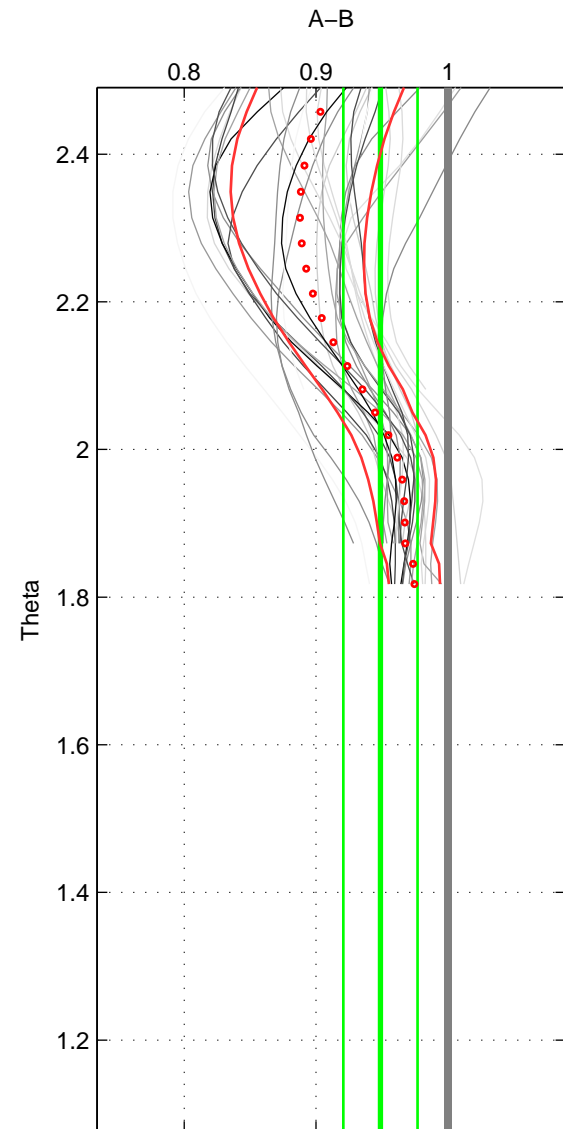

Cruise A (red). Date: Aug 2012 Cruisename: 627-49RY20120726

Cruise B (blue). Date: Oct 1998 Cruisename: 686-49UP19980916

*** "Favourite" values are means of spaces 1 2.

	Offset	O.StDev	Ratio	R.Stdev	Rating
SIGMA:	-3.156	1.461	0.946	0.024	4
THETA:	-2.993	1.665	0.949	0.028	4
DEPTH:	-3.999	0.601	0.923	0.020	3
FAV.:	-3.074	1.563	0.947	0.026	4

Profiles of A: 14
 Profiles of B: 4
 Diff profs : 30
 WMoffset (A-B): -3.1556
 WMoffset stdev: 1.4607
 WMratio (A/B): 0.94586
 WMratio stdev: 0.024498

Quality (1-5): 4

Profiles of A: 14
 Profiles of B: 4
 Diff profs : 30
 WMoffset (A-B): -2.9929
 WMoffset stdev: 1.6648
 WMratio (A/B): 0.9488
 WMratio stdev: 0.028065

Quality (1-5): 4

Profiles of A: 14
 Profiles of B: 4
 Diff profs : 30
 WMoffset (A-B): -3.9994
 WMoffset stdev: 0.60126
 WMratio (A/B): 0.92333
 WMratio stdev: 0.020308

Quality (1-5): 3

Please note that statistics are bad.