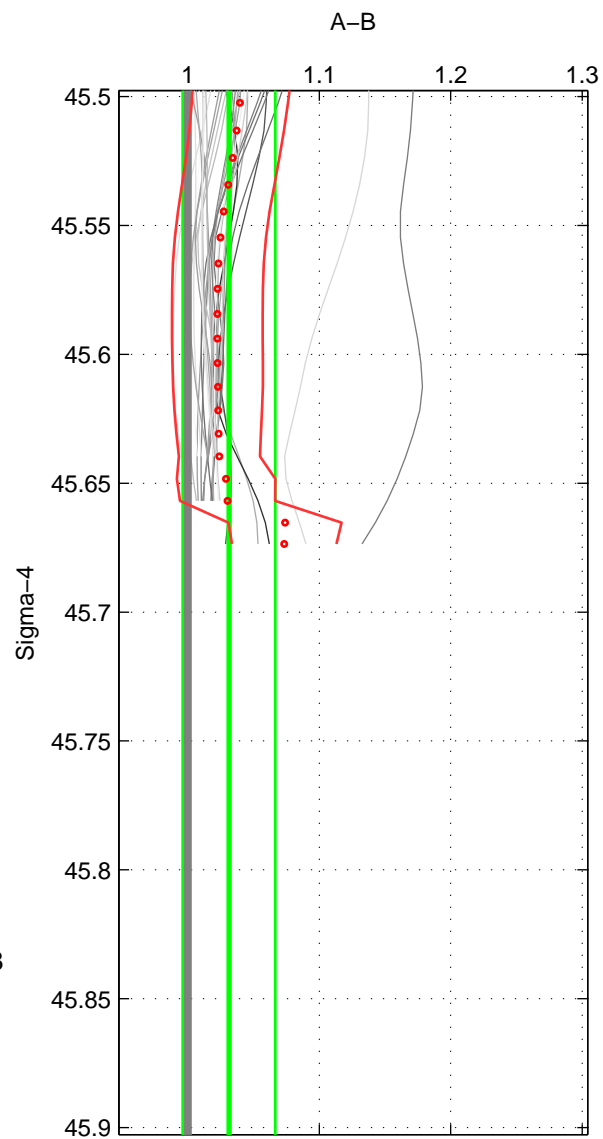

Cruise A (red). Date: Jun 2005 Cruisename: 605-49NZ20050525
 Cruise B (blue). Date: Feb 2007 Cruisename: 714-49UP20070118

*** "Favourite" values are means of spaces 1 2.

	Offset	O.StDev	Ratio	R.Stdev	Rating
SIGMA:	2.599	2.232	1.031	0.035	4
THETA:	2.736	2.374	1.039	0.046	4
DEPTH:	3.139	0.374	1.033	0.005	3
FAV.:	2.668	2.303	1.035	0.041	4

Profiles of A: 19
 Profiles of B: 3
 Diff profs : 29
 WMoffset (A-B): 2.5991
 WMoffset stdev: 2.2318
 WMratio (A/B): 1.0313
 WMratio stdev: 0.035282

Quality (1-5): 4

Profiles of A: 19
 Profiles of B: 3
 Diff profs : 29
 WMoffset (A-B): 2.7365
 WMoffset stdev: 2.3742
 WMratio (A/B): 1.039
 WMratio stdev: 0.045981

Quality (1-5): 4

Profiles of A: 19
 Profiles of B: 3
 Diff profs : 29
 WMoffset (A-B): 3.1388
 WMoffset stdev: 0.37421
 WMratio (A/B): 1.0329
 WMratio stdev: 0.0053769

Quality (1-5): 3

Please note that statistics are bad.