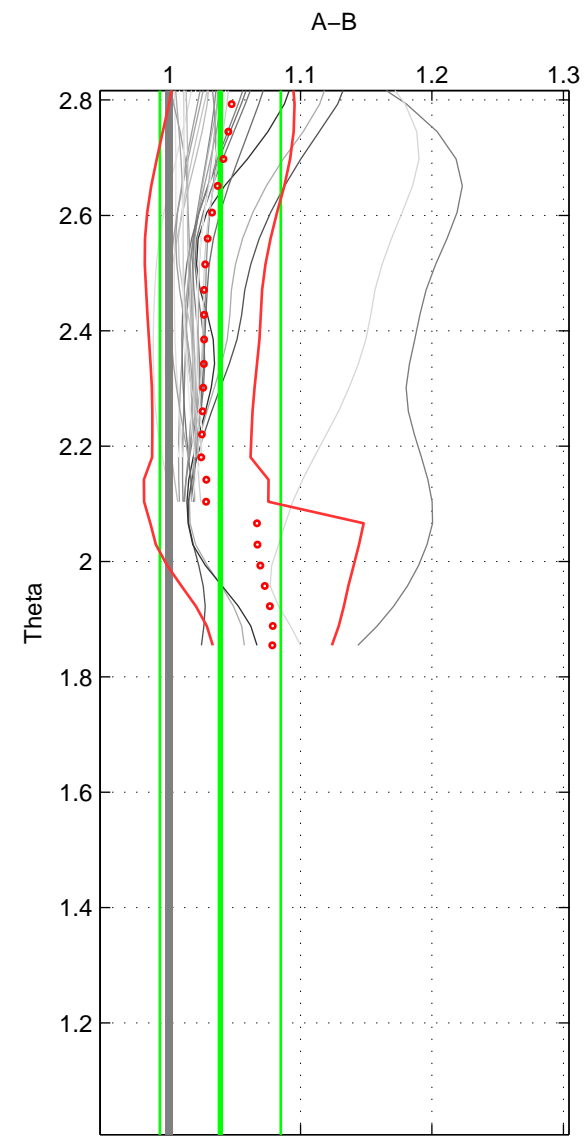

Cruise A (red). Date: Jun 2005 Cruisename: 605-49NZ20050525
 Cruise B (blue). Date: Feb 2007 Cruisename: 714-49UP20070118

*** "Favourite" values are means of spaces 1 2.

	Offset	O.StDev	Ratio	R.Stdev	Rating
SIGMA:	2.599	2.232	1.031	0.035	4
THETA:	2.736	2.374	1.039	0.046	4
DEPTH:	3.139	0.374	1.033	0.005	3
FAV.:	2.668	2.303	1.035	0.041	4

Profiles of A: 19
 Profiles of B: 3
 Diff profs : 29
 WMoffset (A-B): 2.5991
 WMoffset stdev: 2.2318
 WMratio (A/B): 1.0313
 WMratio stdev: 0.035282

Quality (1-5): 4

Profiles of A: 19
 Profiles of B: 3
 Diff profs : 29
 WMoffset (A-B): 2.7365
 WMoffset stdev: 2.3742
 WMratio (A/B): 1.039
 WMratio stdev: 0.045981

Quality (1-5): 4

Profiles of A: 19
 Profiles of B: 3
 Diff profs : 29
 WMoffset (A-B): 3.1388
 WMoffset stdev: 0.37421
 WMratio (A/B): 1.0329
 WMratio stdev: 0.0053769

Quality (1-5): 3

Please note that statistics are bad.