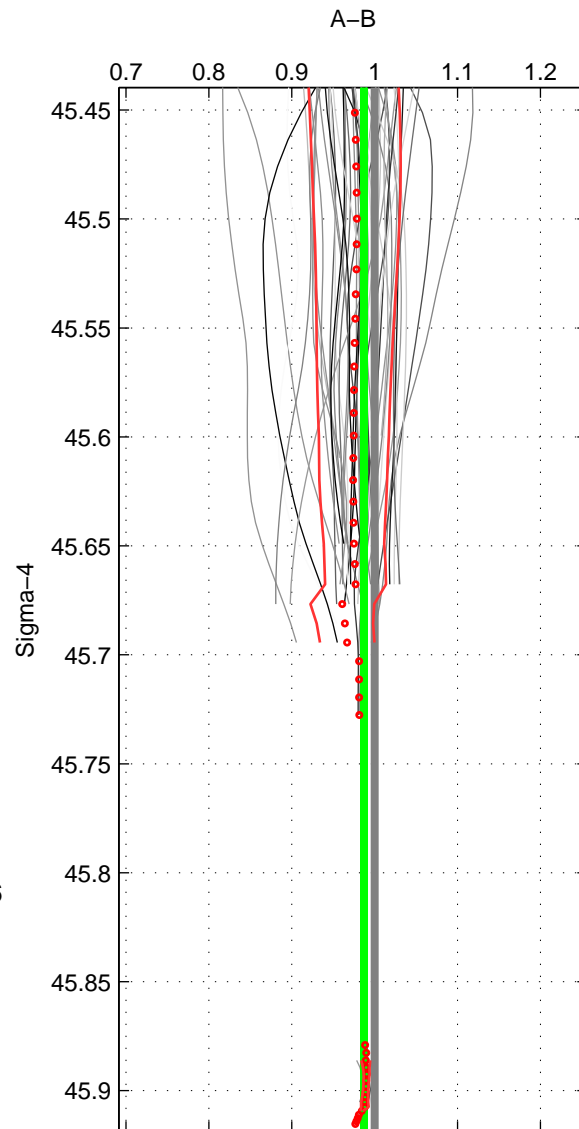

Cruise A (red). Date: Sep 1992 Cruisename: 494-322019920816

Cruise B (blue). Date: Jul 2005 Cruisename: 669-49UF20050615

\*\*\* "Favourite" values are means of spaces 1 2.

	Offset	O.StDev	Ratio	R.Stdev	Rating
SIGMA:	-2.243	0.674	0.987	0.003	5
THETA:	-2.601	0.951	0.984	0.005	5
DEPTH:	-2.640	2.534	0.984	0.015	4
FAV.:	-2.422	0.812	0.986	0.004	5

Profiles of A: 32  
 Profiles of B: 15  
 Diff profs : 45  
 WMoffset (A-B): -2.2433  
 WMoffset stdev: 0.67359  
 WMratio (A/B): 0.98713  
 WMratio stdev: 0.0032972

Quality (1-5): 5

Profiles of A: 32  
 Profiles of B: 15  
 Diff profs : 45  
 WMoffset (A-B): -2.6008  
 WMoffset stdev: 0.9508  
 WMratio (A/B): 0.98394  
 WMratio stdev: 0.0053571

Quality (1-5): 5

Profiles of A: 32  
 Profiles of B: 15  
 Diff profs : 45  
 WMoffset (A-B): -2.6404  
 WMoffset stdev: 2.5336  
 WMratio (A/B): 0.98372  
 WMratio stdev: 0.014522

Quality (1-5): 4