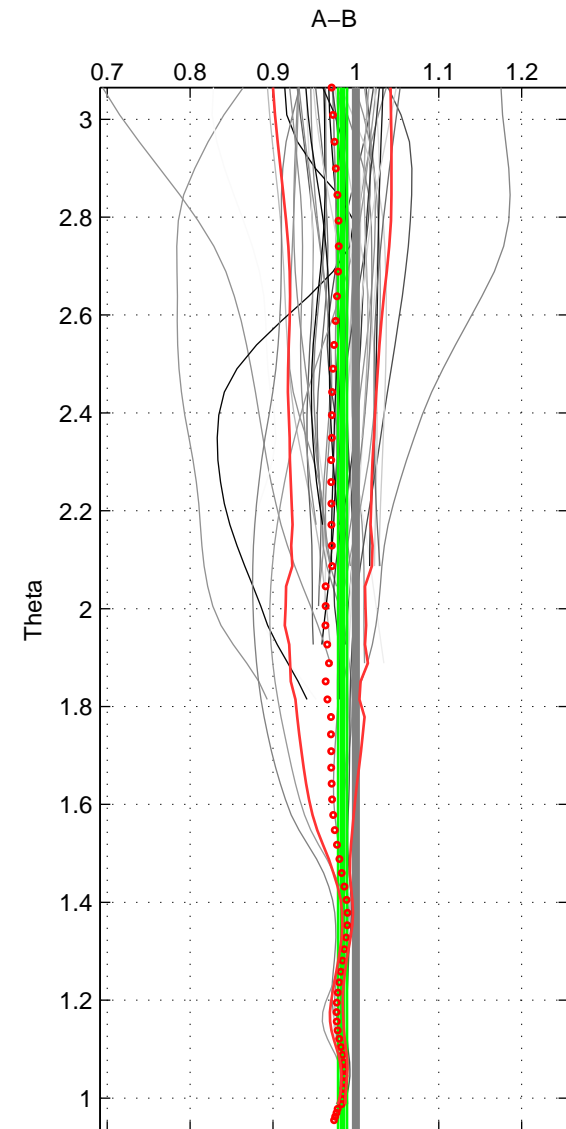

Cruise A (red). Date: Sep 1992 Cruisename: 494-322019920816

Cruise B (blue). Date: Jul 2005 Cruisename: 669-49UF20050615

\*\*\* "Favourite" values are means of spaces 1 2.

	Offset	O.StDev	Ratio	R.Stdev	Rating
SIGMA:	-2.243	0.674	0.987	0.003	5
THETA:	-2.601	0.951	0.984	0.005	5
DEPTH:	-2.640	2.534	0.984	0.015	4
FAV.:	-2.422	0.812	0.986	0.004	5

Profiles of A: 32  
 Profiles of B: 15  
 Diff profs : 45  
 WMoffset (A-B): -2.2433  
 WMoffset stdev: 0.67359  
 WMratio (A/B): 0.98713  
 WMratio stdev: 0.0032972

Quality (1-5): 5

Profiles of A: 32  
 Profiles of B: 15  
 Diff profs : 45  
 WMoffset (A-B): -2.6008  
 WMoffset stdev: 0.9508  
 WMratio (A/B): 0.98394  
 WMratio stdev: 0.0053571

Quality (1-5): 5

Profiles of A: 32  
 Profiles of B: 15  
 Diff profs : 45  
 WMoffset (A-B): -2.6404  
 WMoffset stdev: 2.5336  
 WMratio (A/B): 0.98372  
 WMratio stdev: 0.014522

Quality (1-5): 4