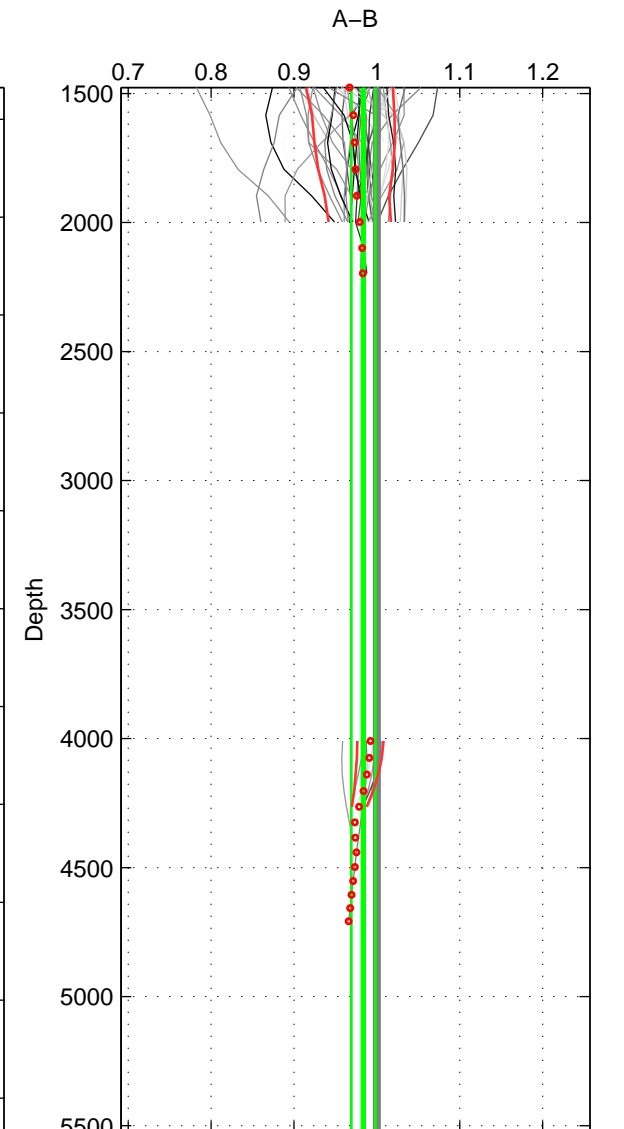

Cruise A (red). Date: Sep 1992 Cruisename: 494-322019920816

Cruise B (blue). Date: Jul 2005 Cruisename: 669-49UF20050615

\*\*\* "Favourite" values are means of spaces 1 2.

	Offset	O.StDev	Ratio	R.Stdev	Rating
SIGMA:	-2.243	0.674	0.987	0.003	5
THETA:	-2.601	0.951	0.984	0.005	5
DEPTH:	-2.640	2.534	0.984	0.015	4
FAV.:	-2.422	0.812	0.986	0.004	5

Profiles of A: 32  
 Profiles of B: 15  
 Diff profs : 45  
 WMoffset (A-B): -2.2433  
 WMoffset stdev: 0.67359  
 WMratio (A/B): 0.98713  
 WMratio stdev: 0.0032972

Quality (1-5): 5

Profiles of A: 32  
 Profiles of B: 15  
 Diff profs : 45  
 WMoffset (A-B): -2.6008  
 WMoffset stdev: 0.9508  
 WMratio (A/B): 0.98394  
 WMratio stdev: 0.0053571

Quality (1-5): 5

Profiles of A: 32  
 Profiles of B: 15  
 Diff profs : 45  
 WMoffset (A-B): -2.6404  
 WMoffset stdev: 2.5336  
 WMratio (A/B): 0.98372  
 WMratio stdev: 0.014522

Quality (1-5): 4