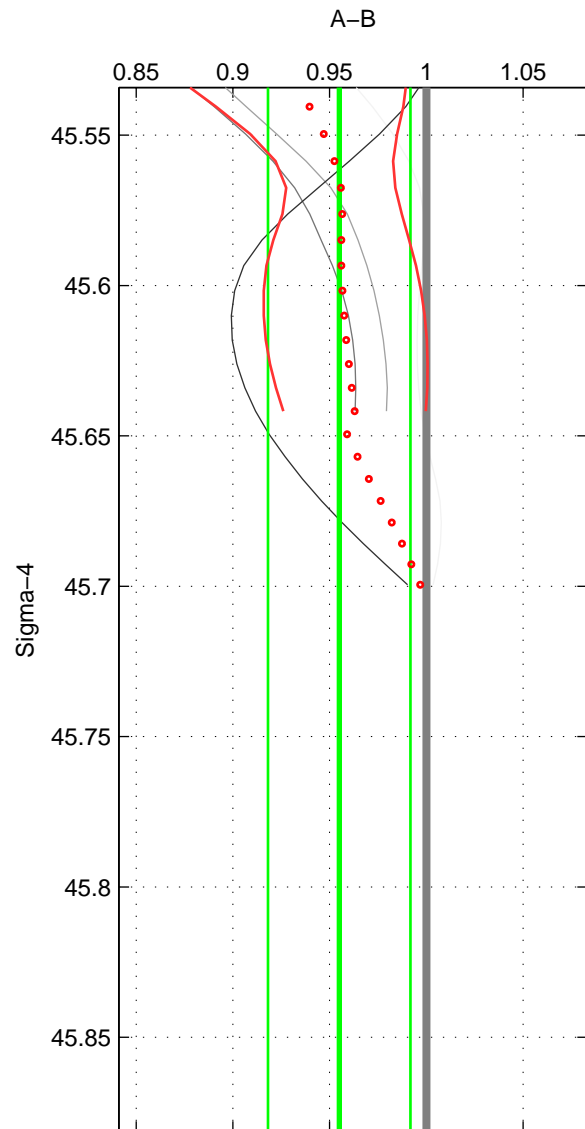

Cruise A (red). Date: May 1999 Cruisename: 687-49UP19990419

Cruise B (blue). Date: May 2003 Cruisename: 699-49UP20030425

*** "Favourite" values are means of spaces 1 2.

	Offset	O.StDev	Ratio	R.Stdev	Rating
SIGMA:	-2.486	2.037	0.955	0.037	3
THETA:	-2.290	2.254	0.959	0.040	3
DEPTH:	-5.025	0.937	0.925	0.011	2
FAV. :	-2.388	2.146	0.957	0.039	3

Profiles of A: 3
 Profiles of B: 4
 Diff profs : 4
 WMoffset (A-B): -2.486
 WMoffset stdev: 2.037
 WMratio (A/B): 0.95497
 WMratio stdev: 0.036774

Quality (1-5): 3

Profiles of A: 3
 Profiles of B: 4
 Diff profs : 4
 WMoffset (A-B): -2.2903
 WMoffset stdev: 2.2543
 WMratio (A/B): 0.95947
 WMratio stdev: 0.040354

Quality (1-5): 3

Profiles of A: 3
 Profiles of B: 4
 Diff profs : 4
 WMoffset (A-B): -5.025
 WMoffset stdev: 0.93683
 WMratio (A/B): 0.9248
 WMratio stdev: 0.01092

Quality (1-5): 2

Please note that statistics are bad.