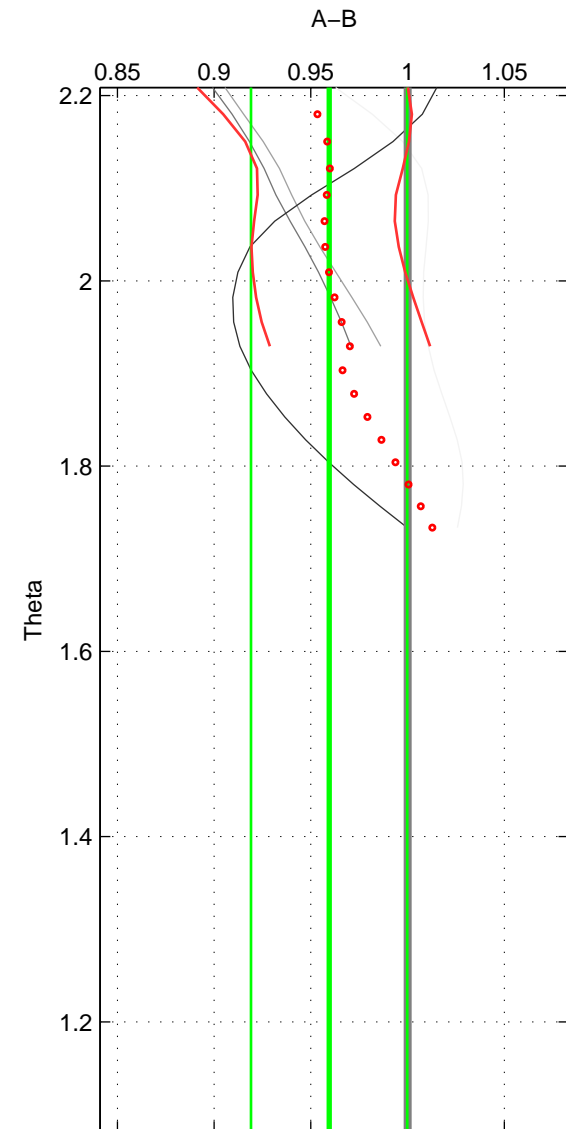

Cruise A (red). Date: May 1999 Cruisename: 687-49UP19990419

Cruise B (blue). Date: May 2003 Cruisename: 699-49UP20030425

*** "Favourite" values are means of spaces 1 2.

	Offset	O.StDev	Ratio	R.Stdev	Rating
SIGMA:	-2.486	2.037	0.955	0.037	3
THETA:	-2.290	2.254	0.959	0.040	3
DEPTH:	-5.025	0.937	0.925	0.011	2
FAV. :	-2.388	2.146	0.957	0.039	3

Profiles of A: 3
 Profiles of B: 4
 Diff profs : 4
 WMoffset (A-B): -2.486
 WMoffset stdev: 2.037
 WMratio (A/B): 0.95497
 WMratio stdev: 0.036774

Quality (1-5): 3

Profiles of A: 3
 Profiles of B: 4
 Diff profs : 4
 WMoffset (A-B): -2.2903
 WMoffset stdev: 2.2543
 WMratio (A/B): 0.95947
 WMratio stdev: 0.040354

Quality (1-5): 3

Profiles of A: 3
 Profiles of B: 4
 Diff profs : 4
 WMoffset (A-B): -5.025
 WMoffset stdev: 0.93683
 WMratio (A/B): 0.9248
 WMratio stdev: 0.01092

Quality (1-5): 2

Please note that statistics are bad.