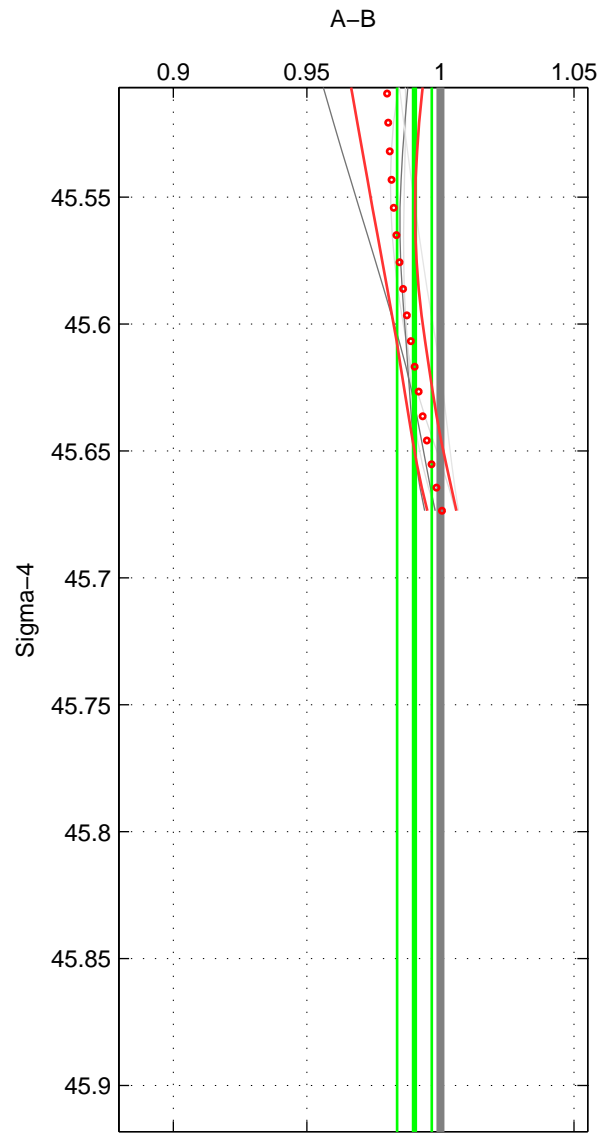

Cruise A (red). Date: Mar 1989 Cruisename: 507-32MW19890206

Cruise B (blue). Date: Oct 1999 Cruisename: 688-49UP19990917

\*\*\* "Favourite" values are means of spaces 1 2.

	Offset	O.StDev	Ratio	R.Stdev	Rating
SIGMA:	-0.992	0.653	0.990	0.006	3
THETA:	-0.760	1.077	0.993	0.010	3
DEPTH:	-4.240	0.389	0.957	0.004	2
FAV. :	-0.876	0.865	0.992	0.008	3

Profiles of A: 5  
 Profiles of B: 1  
 Diff profs : 5  
 WMoffset (A-B): -0.99229  
 WMoffset stdev: 0.65269  
 WMratio (A/B): 0.9903  
 WMratio stdev: 0.0064642

Quality (1-5): 3

Profiles of A: 5  
 Profiles of B: 3  
 Diff profs : 12  
 WMoffset (A-B): -0.76015  
 WMoffset stdev: 1.0768  
 WMratio (A/B): 0.99286  
 WMratio stdev: 0.0099203

Quality (1-5): 3

Profiles of A: 5  
 Profiles of B: 3  
 Diff profs : 12  
 WMoffset (A-B): -4.2396  
 WMoffset stdev: 0.38939  
 WMratio (A/B): 0.95742  
 WMratio stdev: 0.0040927

Quality (1-5): 2

Please note that statistics are bad.