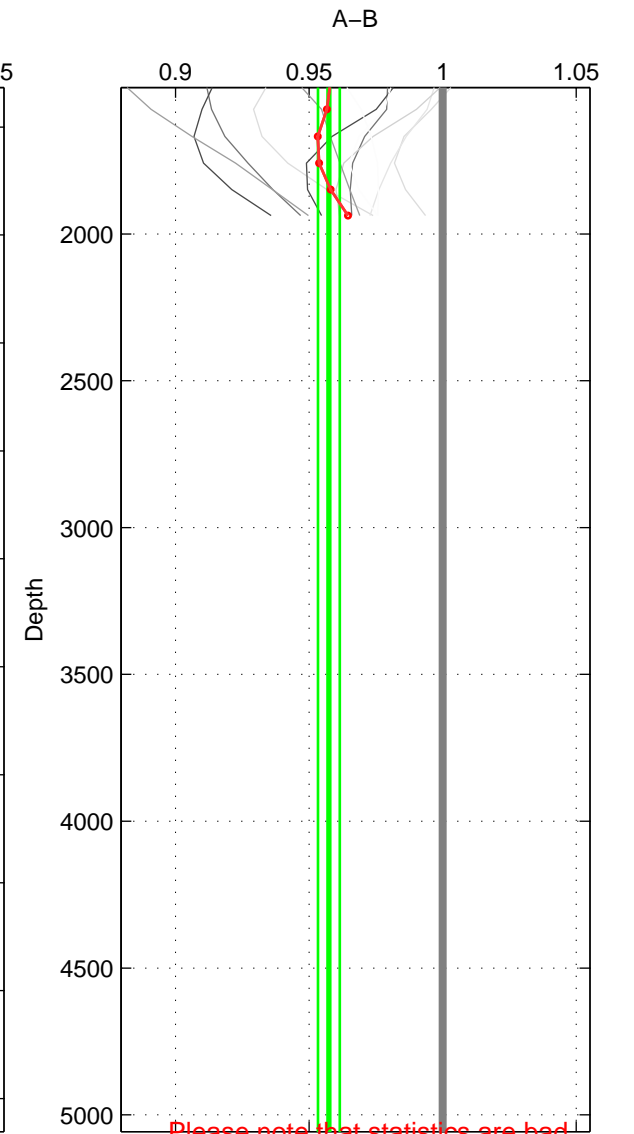

Cruise A (red). Date: Mar 1989 Cruisename: 507-32MW19890206

Cruise B (blue). Date: Oct 1999 Cruisename: 688-49UP19990917

\*\*\* "Favourite" values are means of spaces 1 2.

	Offset	O.StDev	Ratio	R.Stdev	Rating
SIGMA:	-0.992	0.653	0.990	0.006	3
THETA:	-0.760	1.077	0.993	0.010	3
DEPTH:	-4.240	0.389	0.957	0.004	2
FAV. :	-0.876	0.865	0.992	0.008	3

Profiles of A: 5  
 Profiles of B: 1  
 Diff profs : 5  
 WMoffset (A-B): -0.99229  
 WMoffset stdev: 0.65269  
 WMratio (A/B): 0.9903  
 WMratio stdev: 0.0064642

Quality (1-5): 3

Profiles of A: 5  
 Profiles of B: 3  
 Diff profs : 12  
 WMoffset (A-B): -0.76015  
 WMoffset stdev: 1.0768  
 WMratio (A/B): 0.99286  
 WMratio stdev: 0.0099203

Quality (1-5): 3

Profiles of A: 5  
 Profiles of B: 3  
 Diff profs : 12  
 WMoffset (A-B): -4.2396  
 WMoffset stdev: 0.38939  
 WMratio (A/B): 0.95742  
 WMratio stdev: 0.0040927

Quality (1-5): 2

Please note that statistics are bad.