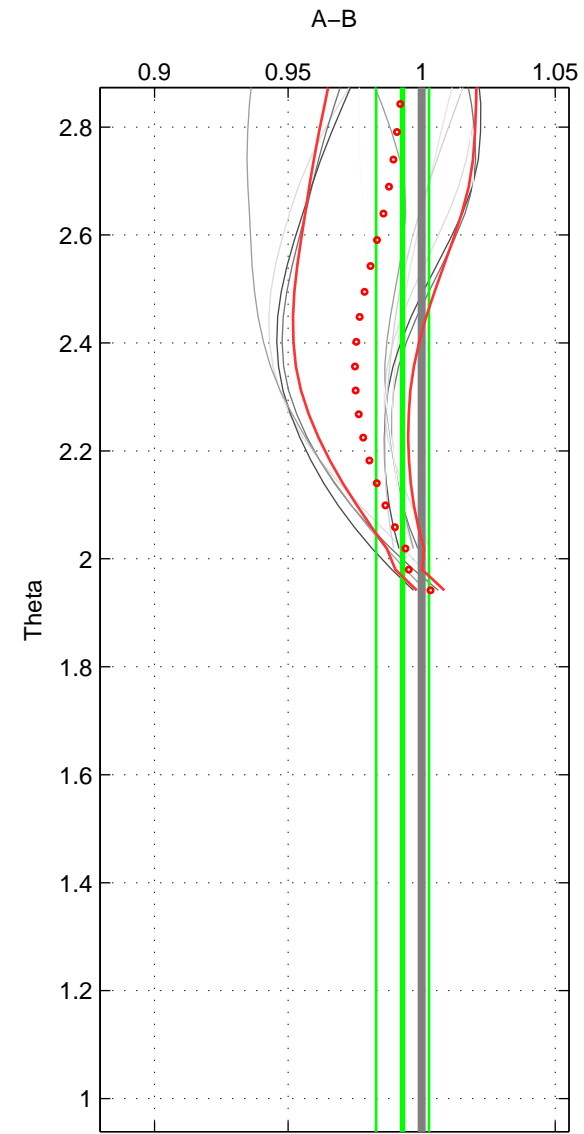

Cruise A (red). Date: Mar 1989 Cruisename: 507-32MW19890206

Cruise B (blue). Date: Oct 1999 Cruisename: 688-49UP19990917

\*\*\* "Favourite" values are means of spaces 1 2.

	Offset	O.StDev	Ratio	R.Stdev	Rating
SIGMA:	-0.992	0.653	0.990	0.006	3
THETA:	-0.760	1.077	0.993	0.010	3
DEPTH:	-4.240	0.389	0.957	0.004	2
FAV. :	-0.876	0.865	0.992	0.008	3

Profiles of A: 5  
 Profiles of B: 1  
 Diff profs : 5  
 WMoffset (A-B): -0.99229  
 WMoffset stdev: 0.65269  
 WMratio (A/B): 0.9903  
 WMratio stdev: 0.0064642

Quality (1-5): 3

Profiles of A: 5  
 Profiles of B: 3  
 Diff profs : 12  
 WMoffset (A-B): -0.76015  
 WMoffset stdev: 1.0768  
 WMratio (A/B): 0.99286  
 WMratio stdev: 0.0099203

Quality (1-5): 3

Profiles of A: 5  
 Profiles of B: 3  
 Diff profs : 12  
 WMoffset (A-B): -4.2396  
 WMoffset stdev: 0.38939  
 WMratio (A/B): 0.95742  
 WMratio stdev: 0.0040927

Quality (1-5): 2

Please note that statistics are bad.