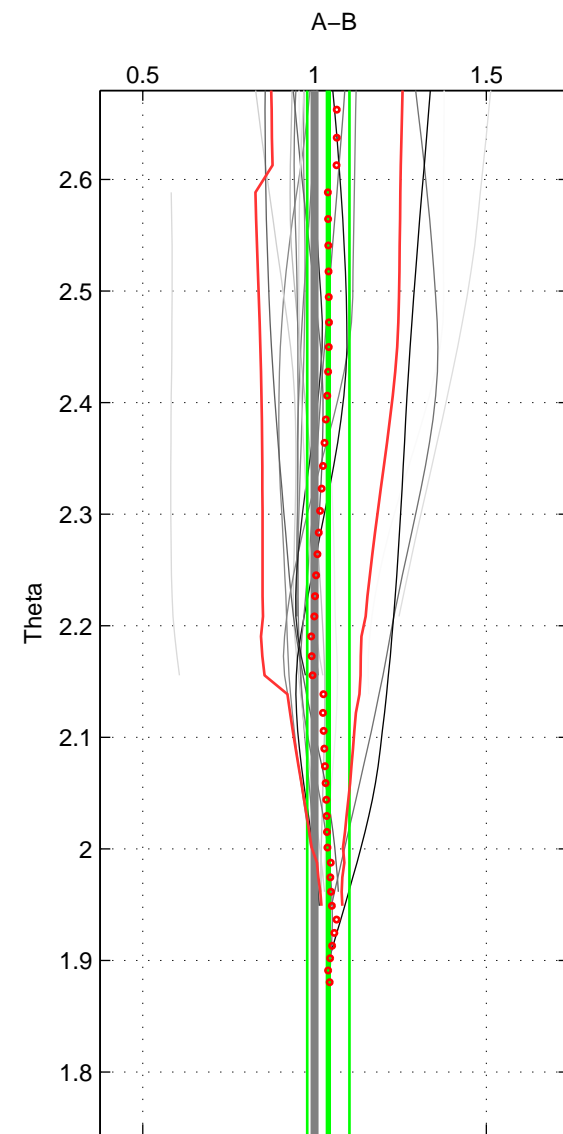

Cruise A (red). Date: Jul 2005 Cruisename: 669-49UF20050615

Cruise B (blue). Date: May 1999 Cruisename: 687-49UP19990419

*** "Favourite" values are means of spaces 1 2.

	Offset	O.StDev	Ratio	R.Stdev	Rating
SIGMA:	2.940	3.788	1.045	0.056	4
THETA:	2.602	4.182	1.040	0.062	4
DEPTH:	-3.506	12.922	0.958	0.188	3
FAV.:	2.771	3.985	1.043	0.059	4

Profiles of A: 6
 Profiles of B: 7
 Diff profs: 19
 WMoffset (A-B): 2.9395
 WMoffset stdev: 3.7885
 WMratio (A/B): 1.0453
 WMratio stdev: 0.055604

Quality (1-5): 4

Profiles of A: 6
 Profiles of B: 7
 Diff profs: 19
 WMoffset (A-B): 2.6022
 WMoffset stdev: 4.1816
 WMratio (A/B): 1.0402
 WMratio stdev: 0.061604

Quality (1-5): 4

Profiles of A: 6
 Profiles of B: 7
 Diff profs: 19
 WMoffset (A-B): -3.5062
 WMoffset stdev: 12.9224
 WMratio (A/B): 0.95767
 WMratio stdev: 0.18812

Quality (1-5): 3