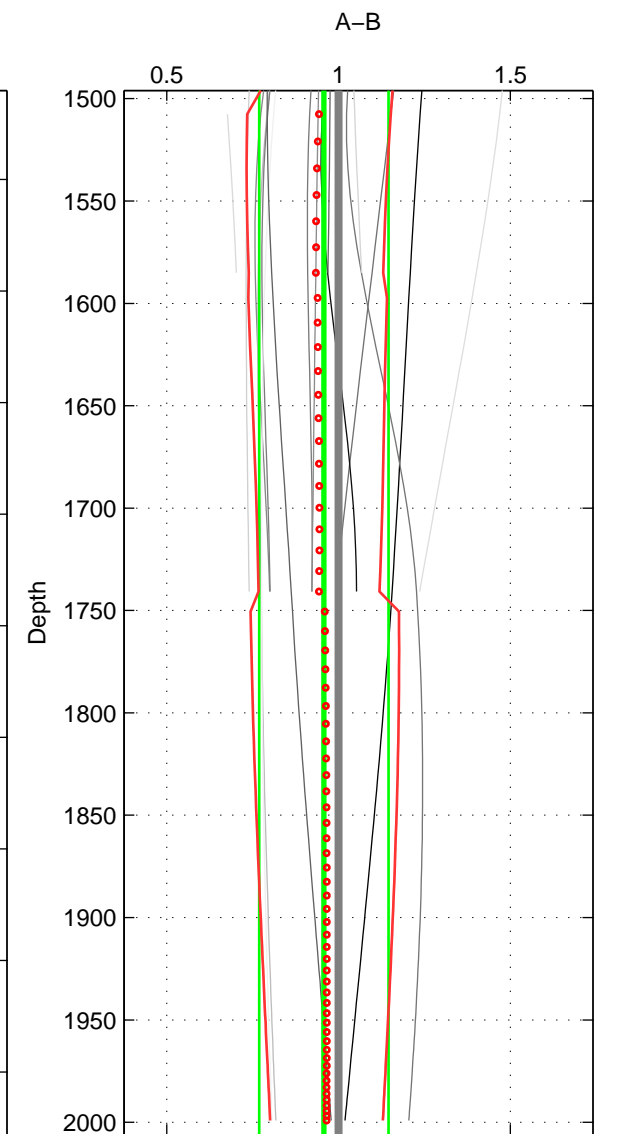

Cruise A (red). Date: Jul 2005 Cruisename: 669-49UF20050615

Cruise B (blue). Date: May 1999 Cruisename: 687-49UP19990419

*** "Favourite" values are means of spaces 1 2.

	Offset	O.StDev	Ratio	R.Stdev	Rating
SIGMA:	2.940	3.788	1.045	0.056	4
THETA:	2.602	4.182	1.040	0.062	4
DEPTH:	-3.506	12.922	0.958	0.188	3
FAV.:	2.771	3.985	1.043	0.059	4

Profiles of A: 6
 Profiles of B: 7
 Diff profs: 19
 WMoffset (A-B): 2.9395
 WMoffset stdev: 3.7885
 WMratio (A/B): 1.0453
 WMratio stdev: 0.055604

Quality (1-5): 4

Profiles of A: 6
 Profiles of B: 7
 Diff profs: 19
 WMoffset (A-B): 2.6022
 WMoffset stdev: 4.1816
 WMratio (A/B): 1.0402
 WMratio stdev: 0.061604

Quality (1-5): 4

Profiles of A: 6
 Profiles of B: 7
 Diff profs: 19
 WMoffset (A-B): -3.5062
 WMoffset stdev: 12.9224
 WMratio (A/B): 0.95767
 WMratio stdev: 0.18812

Quality (1-5): 3