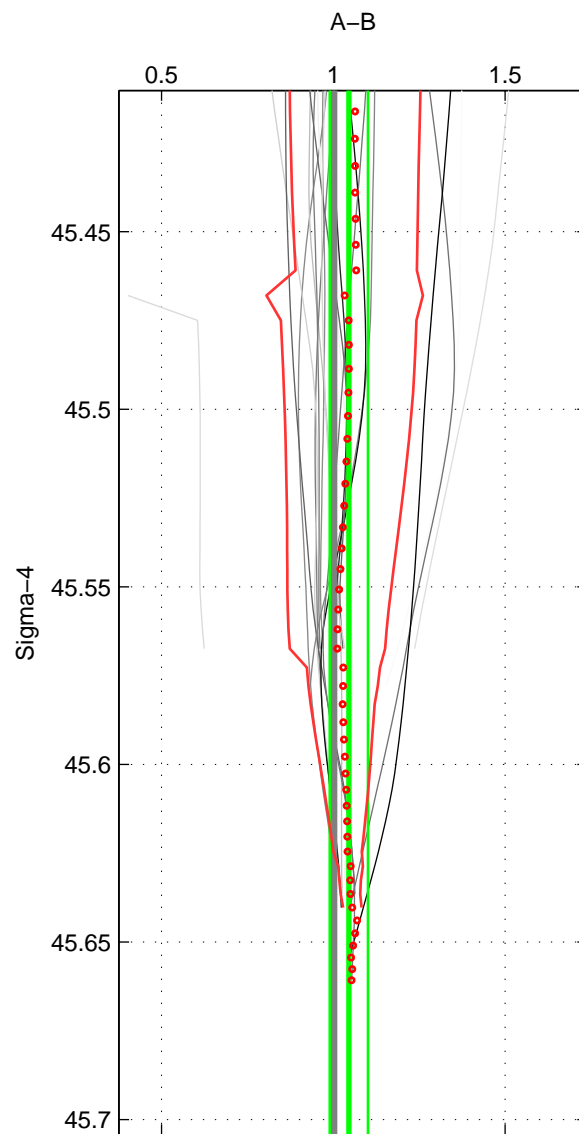

Cruise A (red). Date: Jul 2005 Cruisename: 669-49UF20050615

Cruise B (blue). Date: May 1999 Cruisename: 687-49UP19990419

*** "Favourite" values are means of spaces 1 2.

	Offset	O.StDev	Ratio	R.Stdev	Rating
SIGMA:	2.940	3.788	1.045	0.056	4
THETA:	2.602	4.182	1.040	0.062	4
DEPTH:	-3.506	12.922	0.958	0.188	3
FAV.:	2.771	3.985	1.043	0.059	4

Profiles of A: 6
 Profiles of B: 7
 Diff profs: 19
 WMoffset (A-B): 2.9395
 WMoffset stdev: 3.7885
 WMratio (A/B): 1.0453
 WMratio stdev: 0.055604

Quality (1-5): 4

Profiles of A: 6
 Profiles of B: 7
 Diff profs: 19
 WMoffset (A-B): 2.6022
 WMoffset stdev: 4.1816
 WMratio (A/B): 1.0402
 WMratio stdev: 0.061604

Quality (1-5): 4

Profiles of A: 6
 Profiles of B: 7
 Diff profs: 19
 WMoffset (A-B): -3.5062
 WMoffset stdev: 12.9224
 WMratio (A/B): 0.95767
 WMratio stdev: 0.18812

Quality (1-5): 3