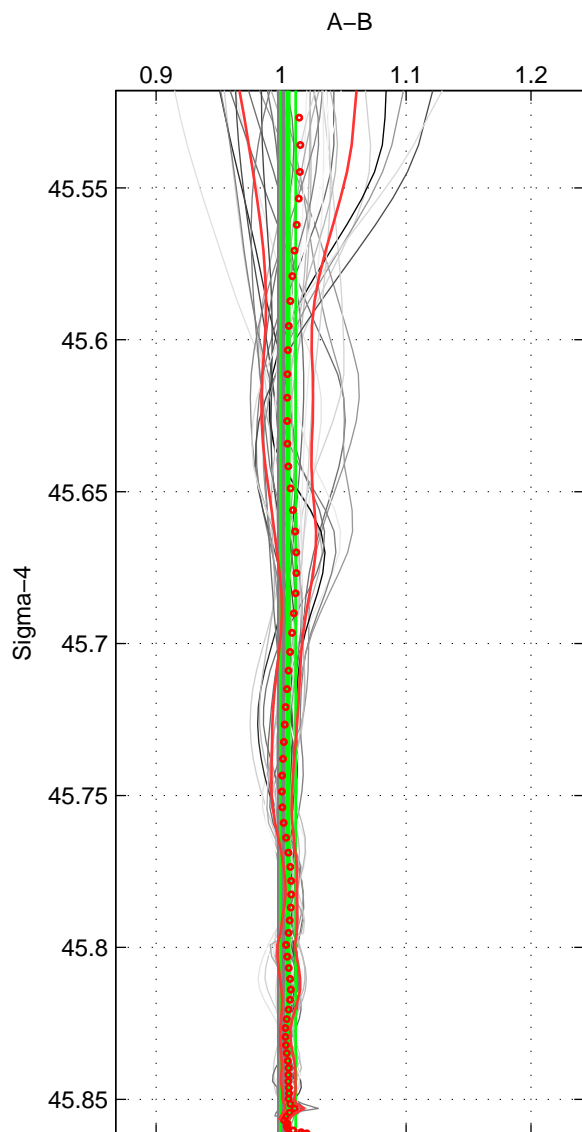

Cruise A (red). Date: May 1985 Cruisename: 495-325019850330

Cruise B (blue). Date: Nov 1995 Cruisename: 625-49RY19951115

*** "Favourite" values are means of spaces 1 2 3.

	Offset	O.StDev	Ratio	R.Stdev	Rating
SIGMA:	0.773	0.902	1.006	0.006	5
THETA:	0.243	0.865	1.002	0.006	5
DEPTH:	0.481	0.570	1.003	0.004	5
FAV.:	0.499	0.779	1.003	0.005	5

Profiles of A: 9
 Profiles of B: 8
 Diff profs : 38
 WMoffset (A-B): 0.77318
 WMoffset stdev: 0.90165
 WMratio (A/B): 1.0055
 WMratio stdev: 0.0061702

Quality (1-5): 5

Profiles of A: 9
 Profiles of B: 8
 Diff profs : 38
 WMoffset (A-B): 0.24338
 WMoffset stdev: 0.86518
 WMratio (A/B): 1.0016
 WMratio stdev: 0.0058161

Quality (1-5): 5

Profiles of A: 9
 Profiles of B: 8
 Diff profs : 38
 WMoffset (A-B): 0.48057
 WMoffset stdev: 0.57014
 WMratio (A/B): 1.0031
 WMratio stdev: 0.0035964

Quality (1-5): 5