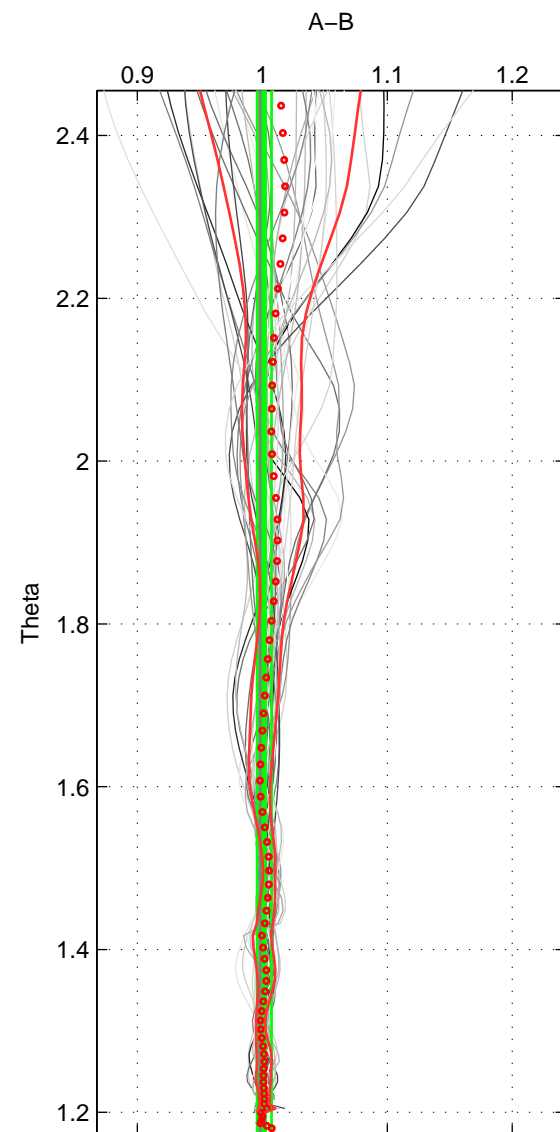

Cruise A (red). Date: May 1985 Cruisename: 495-325019850330

Cruise B (blue). Date: Nov 1995 Cruisename: 625-49RY19951115

*** "Favourite" values are means of spaces 1 2 3.

	Offset	O.StDev	Ratio	R.Stdev	Rating
SIGMA:	0.773	0.902	1.006	0.006	5
THETA:	0.243	0.865	1.002	0.006	5
DEPTH:	0.481	0.570	1.003	0.004	5
FAV.:	0.499	0.779	1.003	0.005	5

Profiles of A: 9
 Profiles of B: 8
 Diff profs : 38
 WMoffset (A-B): 0.77318
 WMoffset stdev: 0.90165
 WMratio (A/B): 1.0055
 WMratio stdev: 0.0061702

Quality (1-5): 5

Profiles of A: 9
 Profiles of B: 8
 Diff profs : 38
 WMoffset (A-B): 0.24338
 WMoffset stdev: 0.86518
 WMratio (A/B): 1.0016
 WMratio stdev: 0.0058161

Quality (1-5): 5

Profiles of A: 9
 Profiles of B: 8
 Diff profs : 38
 WMoffset (A-B): 0.48057
 WMoffset stdev: 0.57014
 WMratio (A/B): 1.0031
 WMratio stdev: 0.0035964

Quality (1-5): 5