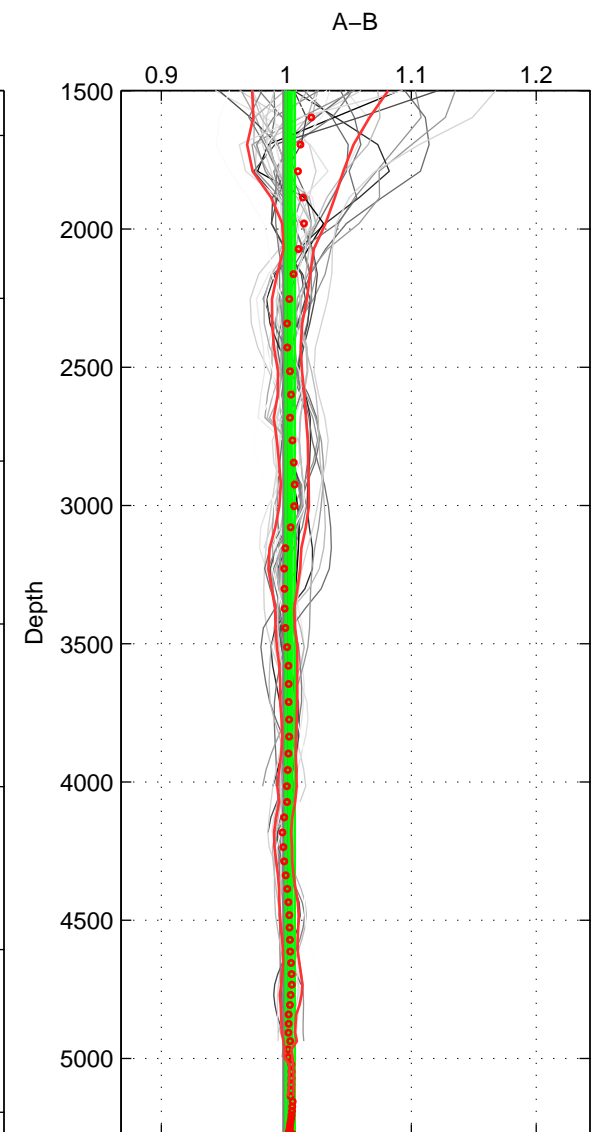

Cruise A (red). Date: May 1985 Cruisename: 495-325019850330

Cruise B (blue). Date: Nov 1995 Cruisename: 625-49RY19951115

*** "Favourite" values are means of spaces 1 2 3.

	Offset	O.StDev	Ratio	R.Stdev	Rating
SIGMA:	0.773	0.902	1.006	0.006	5
THETA:	0.243	0.865	1.002	0.006	5
DEPTH:	0.481	0.570	1.003	0.004	5
FAV.:	0.499	0.779	1.003	0.005	5

Profiles of A: 9
 Profiles of B: 8
 Diff profs : 38
 WMoffset (A-B): 0.77318
 WMoffset stdev: 0.90165
 WMratio (A/B): 1.0055
 WMratio stdev: 0.0061702

Quality (1-5): 5

Profiles of A: 9
 Profiles of B: 8
 Diff profs : 38
 WMoffset (A-B): 0.24338
 WMoffset stdev: 0.86518
 WMratio (A/B): 1.0016
 WMratio stdev: 0.0058161

Quality (1-5): 5

Profiles of A: 9
 Profiles of B: 8
 Diff profs : 38
 WMoffset (A-B): 0.48057
 WMoffset stdev: 0.57014
 WMratio (A/B): 1.0031
 WMratio stdev: 0.0035964

Quality (1-5): 5