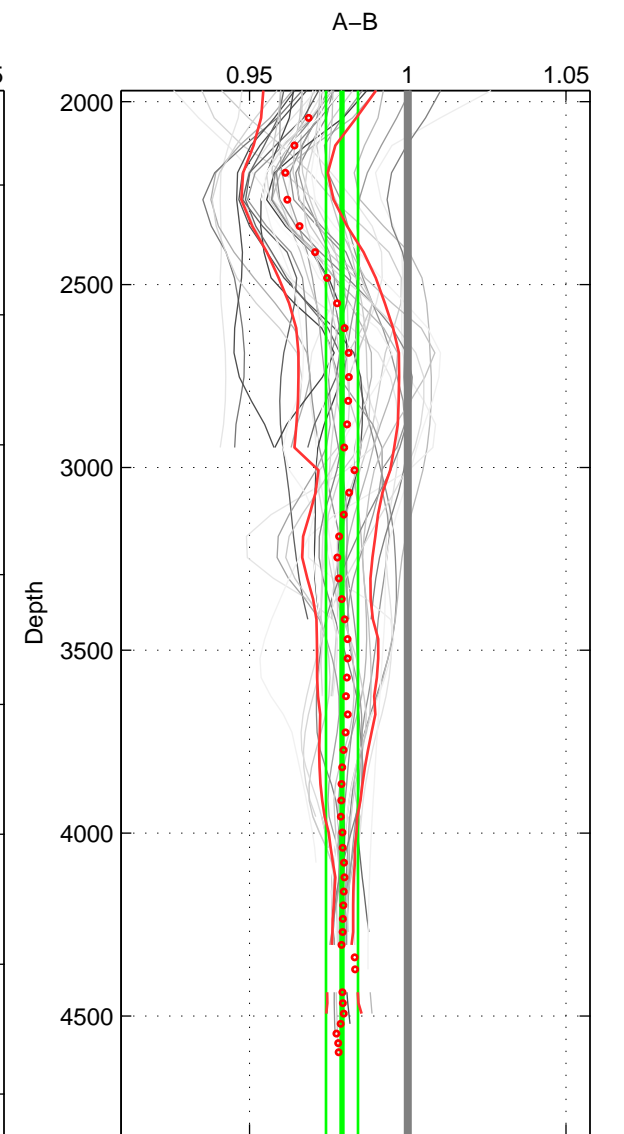

Cruise A (red). Date: Aug 1993 Cruisename: 251-33MW19930704.1

Cruise B (blue). Date: Jun 2002 Cruisename: 274-35TH20020611

\*\*\* "Favourite" values are means of spaces 1 2 3.

	Offset	O.StDev	Ratio	R.Stdev	Rating
SIGMA:	-5.061	1.287	0.979	0.005	5
THETA:	-5.110	1.175	0.979	0.005	5
DEPTH:	-5.052	1.233	0.979	0.005	5
FAV. :	-5.074	1.232	0.979	0.005	5

Profiles of A: 6  
 Profiles of B: 17  
 Diff profs : 41  
 WMoffset (A-B): -5.0614  
 WMoffset stdev: 1.2872  
 WMratio (A/B): 0.97932  
 WMratio stdev: 0.0052583

Quality (1-5): 5

Profiles of A: 6  
 Profiles of B: 17  
 Diff profs : 41  
 WMoffset (A-B): -5.1101  
 WMoffset stdev: 1.175  
 WMratio (A/B): 0.97911  
 WMratio stdev: 0.0048165

Quality (1-5): 5

Profiles of A: 6  
 Profiles of B: 17  
 Diff profs : 41  
 WMoffset (A-B): -5.0516  
 WMoffset stdev: 1.233  
 WMratio (A/B): 0.97926  
 WMratio stdev: 0.0050569

Quality (1-5): 5