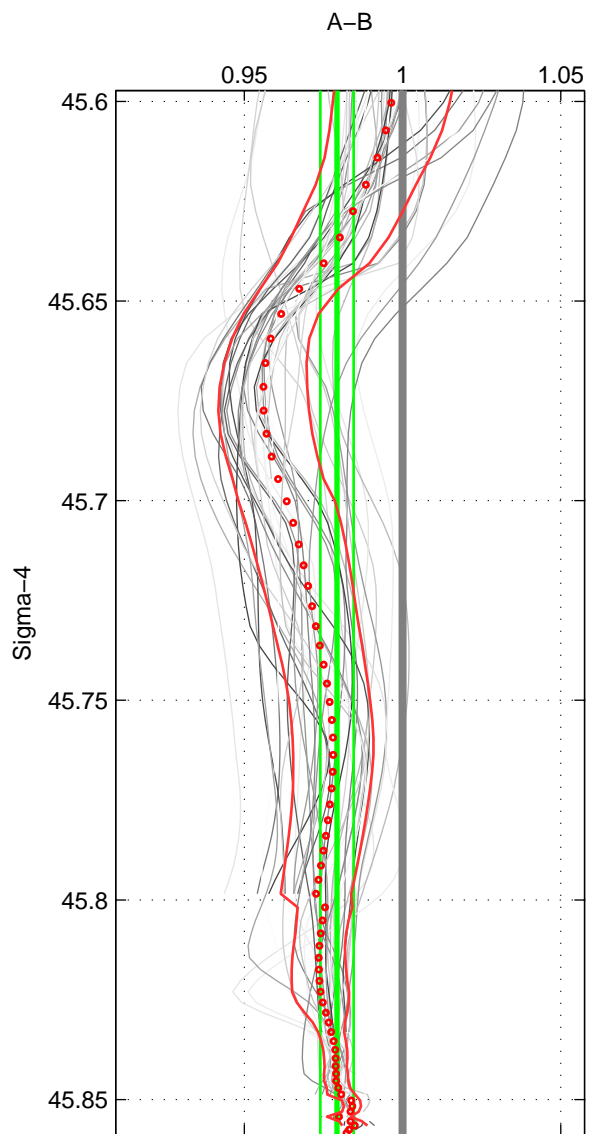

Cruise A (red). Date: Aug 1993 Cruisename: 251-33MW19930704.1

Cruise B (blue). Date: Jun 2002 Cruisename: 274-35TH20020611

\*\*\* "Favourite" values are means of spaces 1 2 3.

	Offset	O.StDev	Ratio	R.Stdev	Rating
SIGMA:	-5.061	1.287	0.979	0.005	5
THETA:	-5.110	1.175	0.979	0.005	5
DEPTH:	-5.052	1.233	0.979	0.005	5
FAV. :	-5.074	1.232	0.979	0.005	5

Profiles of A: 6  
 Profiles of B: 17  
 Diff profs : 41  
 WMoffset (A-B): -5.0614  
 WMoffset stdev: 1.2872  
 WMratio (A/B): 0.97932  
 WMratio stdev: 0.0052583

Quality (1-5): 5

Profiles of A: 6  
 Profiles of B: 17  
 Diff profs : 41  
 WMoffset (A-B): -5.1101  
 WMoffset stdev: 1.175  
 WMratio (A/B): 0.97911  
 WMratio stdev: 0.0048165

Quality (1-5): 5

Profiles of A: 6  
 Profiles of B: 17  
 Diff profs : 41  
 WMoffset (A-B): -5.0516  
 WMoffset stdev: 1.233  
 WMratio (A/B): 0.97926  
 WMratio stdev: 0.0050569

Quality (1-5): 5