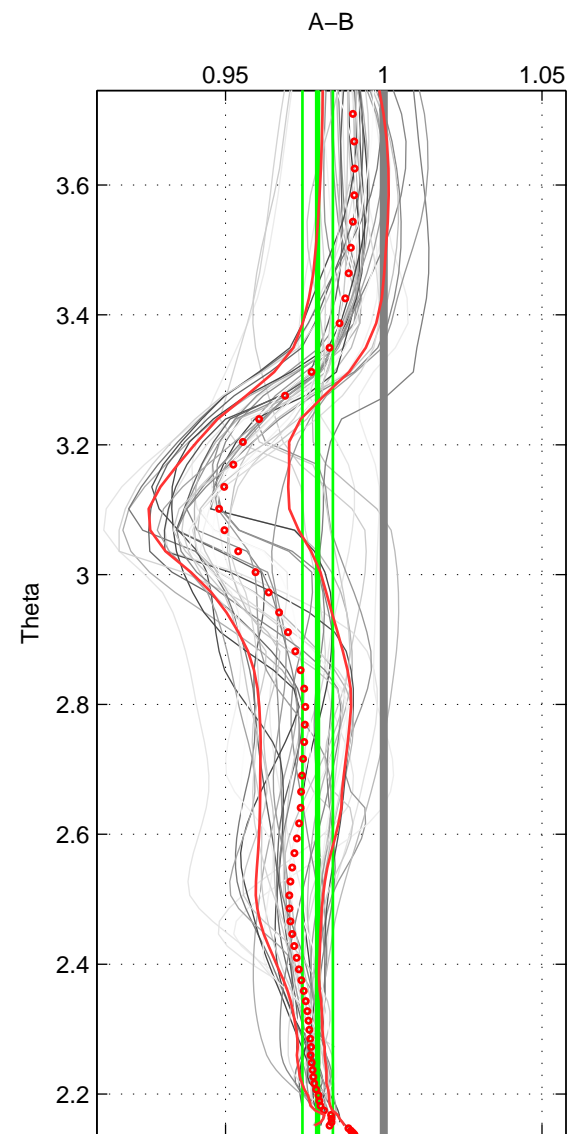

Cruise A (red). Date: Aug 1993 Cruisename: 251-33MW19930704.1

Cruise B (blue). Date: Jun 2002 Cruisename: 274-35TH20020611

\*\*\* "Favourite" values are means of spaces 1 2 3.

	Offset	O.StDev	Ratio	R.Stdev	Rating
SIGMA:	-5.061	1.287	0.979	0.005	5
THETA:	-5.110	1.175	0.979	0.005	5
DEPTH:	-5.052	1.233	0.979	0.005	5
FAV. :	-5.074	1.232	0.979	0.005	5

Profiles of A: 6  
 Profiles of B: 17  
 Diff profs : 41  
 WMoffset (A-B): -5.0614  
 WMoffset stdev: 1.2872  
 WMratio (A/B): 0.97932  
 WMratio stdev: 0.0052583

Quality (1-5): 5

Profiles of A: 6  
 Profiles of B: 17  
 Diff profs : 41  
 WMoffset (A-B): -5.1101  
 WMoffset stdev: 1.175  
 WMratio (A/B): 0.97911  
 WMratio stdev: 0.0048165

Quality (1-5): 5

Profiles of A: 6  
 Profiles of B: 17  
 Diff profs : 41  
 WMoffset (A-B): -5.0516  
 WMoffset stdev: 1.233  
 WMratio (A/B): 0.97926  
 WMratio stdev: 0.0050569

Quality (1-5): 5