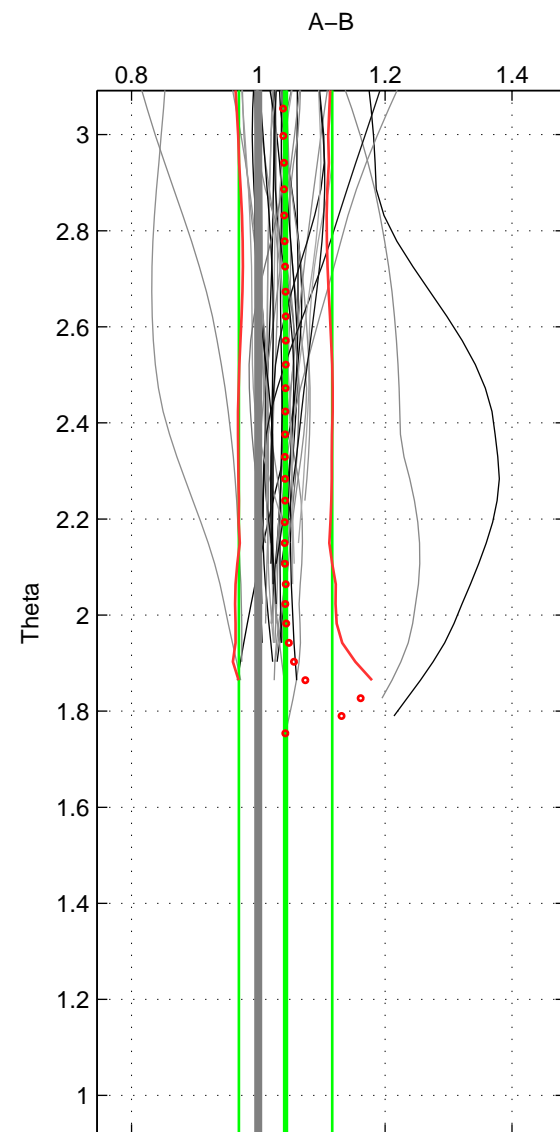

Cruise A (red). Date: Feb 2003 Cruisename: 660-49UF20030225

Cruise B (blue). Date: Oct 2000 Cruisename: 691-49UP20000920

*** "Favourite" values are those of space 2.

	Offset	O.StDev	Ratio	R.Stdev	Rating
SIGMA:	3.356	4.144	1.044	0.064	4
THETA:	3.112	4.351	1.043	0.074	5
DEPTH:	2.646	0.251	1.033	0.006	3
FAV.:	3.112	4.351	1.043	0.074	5

Profiles of A: 34
 Profiles of B: 14
 Diff profs : 40
 WMoffset (A-B): 3.3559
 WMoffset stdev: 4.1443
 WMratio (A/B): 1.0438
 WMratio stdev: 0.064326

Quality (1-5): 4

Profiles of A: 34
 Profiles of B: 14
 Diff profs : 40
 WMoffset (A-B): 3.1123
 WMoffset stdev: 4.3507
 WMratio (A/B): 1.0429
 WMratio stdev: 0.073575

Quality (1-5): 5

Profiles of A: 34
 Profiles of B: 14
 Diff profs : 40
 WMoffset (A-B): 2.6457
 WMoffset stdev: 0.2506
 WMratio (A/B): 1.0328
 WMratio stdev: 0.0057469

Quality (1-5): 3

Please note that statistics are bad.