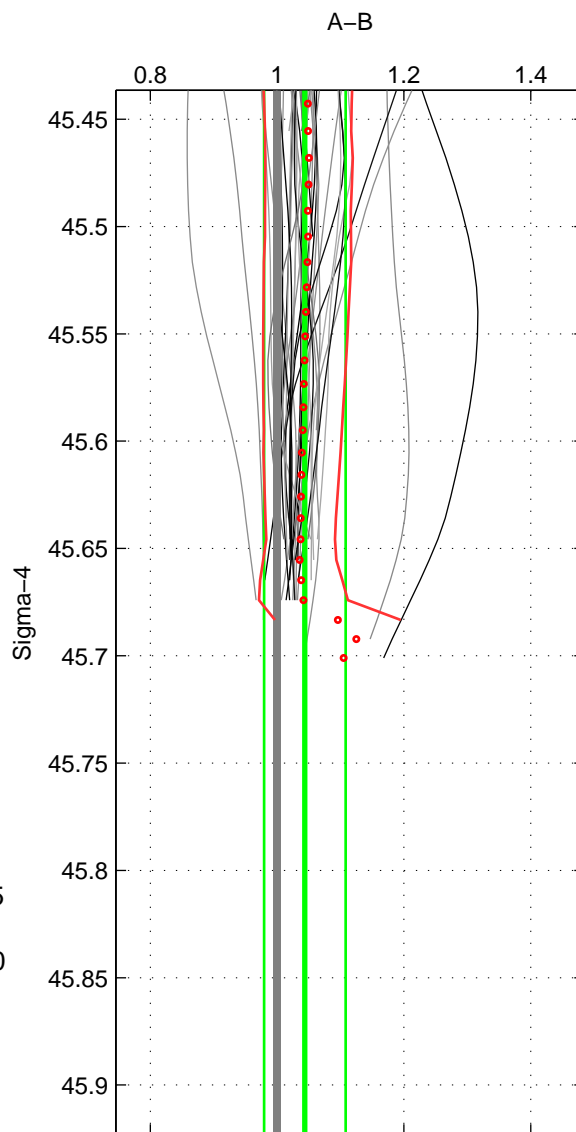

Cruise A (red). Date: Feb 2003 Cruisename: 660-49UF20030225

Cruise B (blue). Date: Oct 2000 Cruisename: 691-49UP20000920

*** "Favourite" values are those of space 2.

	Offset	O.StDev	Ratio	R.Stdev	Rating
SIGMA:	3.356	4.144	1.044	0.064	4
THETA:	3.112	4.351	1.043	0.074	5
DEPTH:	2.646	0.251	1.033	0.006	3
FAV.:	3.112	4.351	1.043	0.074	5

Profiles of A: 34
 Profiles of B: 14
 Diff profs : 40
 WMoffset (A-B): 3.3559
 WMoffset stdev: 4.1443
 WMratio (A/B): 1.0438
 WMratio stdev: 0.064326

Quality (1-5): 4

Profiles of A: 34
 Profiles of B: 14
 Diff profs : 40
 WMoffset (A-B): 3.1123
 WMoffset stdev: 4.3507
 WMratio (A/B): 1.0429
 WMratio stdev: 0.073575

Quality (1-5): 5

Profiles of A: 34
 Profiles of B: 14
 Diff profs : 40
 WMoffset (A-B): 2.6457
 WMoffset stdev: 0.2506
 WMratio (A/B): 1.0328
 WMratio stdev: 0.0057469

Quality (1-5): 3

Please note that statistics are bad.