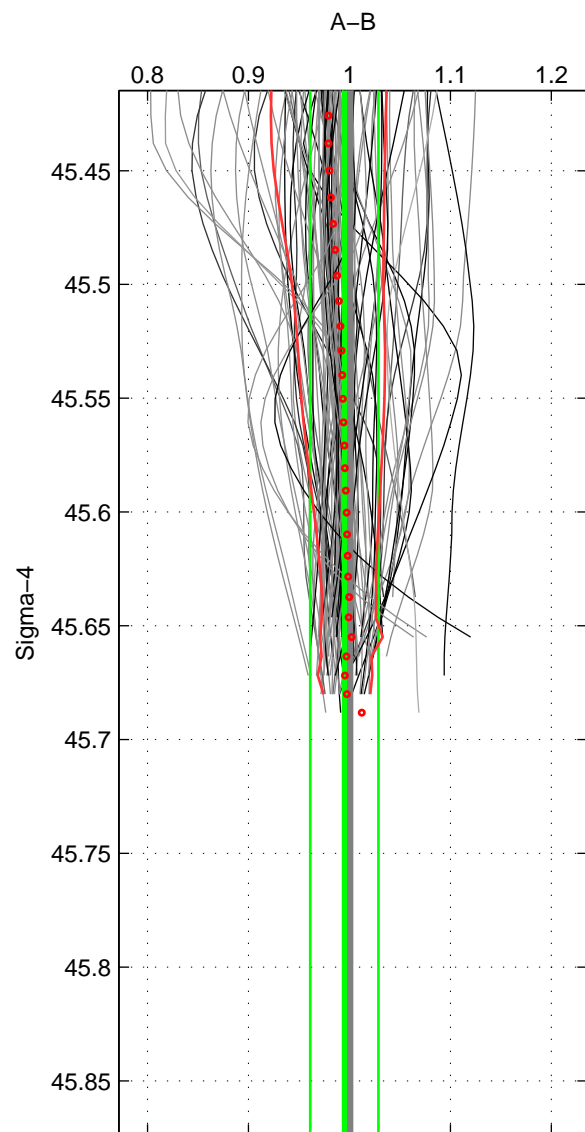

Cruise A (red). Date: Jul 2001 Cruisename: 656-49UF20010710

Cruise B (blue). Date: Apr 2005 Cruisename: 668-49UF20050419

\*\*\* "Favourite" values are means of spaces 1 2.

	Offset	O.StDev	Ratio	R.Stdev	Rating
SIGMA:	-0.654	3.358	0.995	0.034	5
THETA:	-1.770	1.023	0.987	0.007	5
DEPTH:	-0.303	0.304	0.998	0.003	3
FAV.:	-1.212	2.190	0.991	0.020	5

Profiles of A: 34  
 Profiles of B: 33  
 Diff profs : 98  
 WMoffset (A-B): -0.65354  
 WMoffset stdev: 3.3581  
 WMratio (A/B): 0.99498  
 WMratio stdev: 0.033789

Quality (1-5): 5

Profiles of A: 34  
 Profiles of B: 33  
 Diff profs : 98  
 WMoffset (A-B): -1.7696  
 WMoffset stdev: 1.0226  
 WMratio (A/B): 0.98706  
 WMratio stdev: 0.0068155

Quality (1-5): 5

Profiles of A: 34  
 Profiles of B: 33  
 Diff profs : 98  
 WMoffset (A-B): -0.30285  
 WMoffset stdev: 0.30358  
 WMratio (A/B): 0.9979  
 WMratio stdev: 0.0028633

Quality (1-5): 3

Please note that statistics are bad.