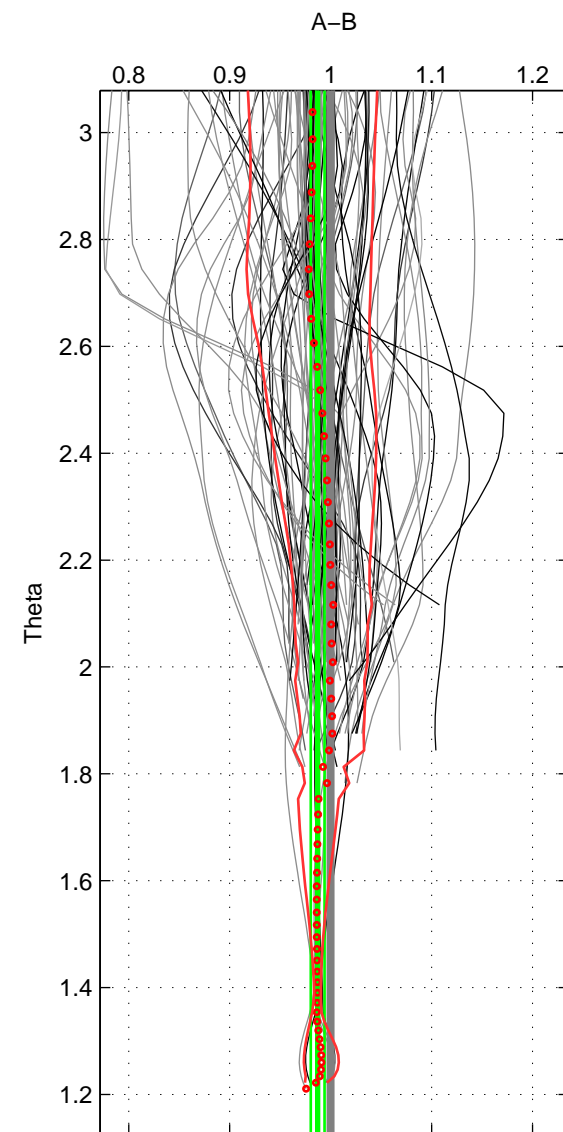

Cruise A (red). Date: Jul 2001 Cruisename: 656-49UF20010710

Cruise B (blue). Date: Apr 2005 Cruisename: 668-49UF20050419

\*\*\* "Favourite" values are means of spaces 1 2.

	Offset	O.StDev	Ratio	R.Stdev	Rating
SIGMA:	-0.654	3.358	0.995	0.034	5
THETA:	-1.770	1.023	0.987	0.007	5
DEPTH:	-0.303	0.304	0.998	0.003	3
FAV.:	-1.212	2.190	0.991	0.020	5

Profiles of A: 34  
 Profiles of B: 33  
 Diff profs : 98  
 WMoffset (A-B): -0.65354  
 WMoffset stdev: 3.3581  
 WMratio (A/B): 0.99498  
 WMratio stdev: 0.033789

Quality (1-5): 5

Profiles of A: 34  
 Profiles of B: 33  
 Diff profs : 98  
 WMoffset (A-B): -1.7696  
 WMoffset stdev: 1.0226  
 WMratio (A/B): 0.98706  
 WMratio stdev: 0.0068155

Quality (1-5): 5

Profiles of A: 34  
 Profiles of B: 33  
 Diff profs : 98  
 WMoffset (A-B): -0.30285  
 WMoffset stdev: 0.30358  
 WMratio (A/B): 0.9979  
 WMratio stdev: 0.0028633

Quality (1-5): 3

Please note that statistics are bad.