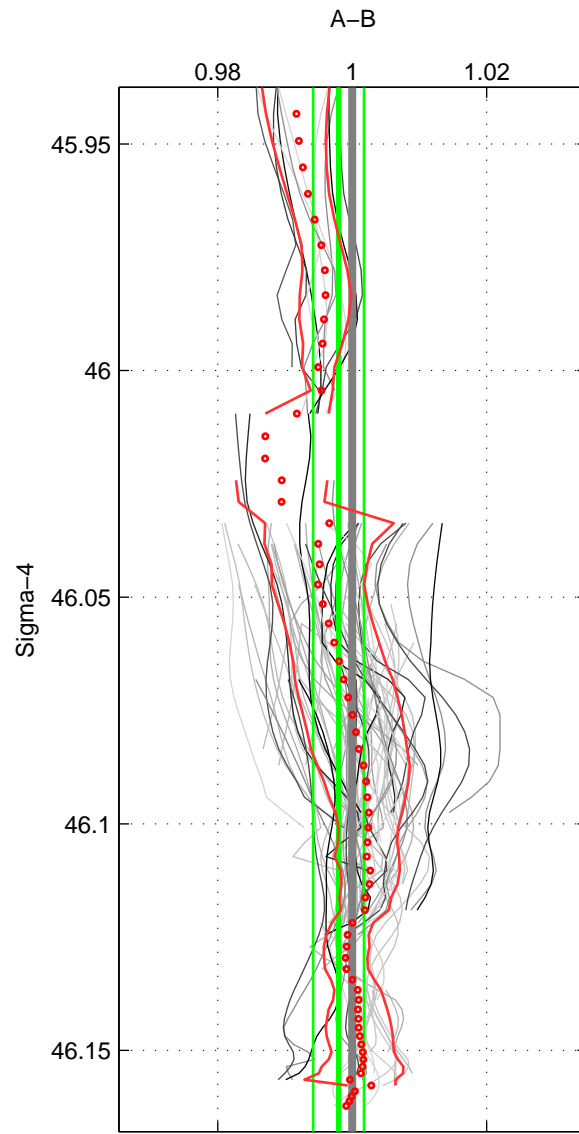

Cruise A (red). Date: Oct 2007 Cruisename: 128-06AQ20071128  
 Cruise B (blue). Date: Dec 2010 Cruisename: 130-06AQ20101128

\*\*\* "Favourite" values are means of spaces 1 2 3.

	Offset	O.StDev	Ratio	R.Stdev	Rating
SIGMA:	-0.501	0.839	0.998	0.004	5
THETA:	-1.432	0.534	0.994	0.002	5
DEPTH:	-0.670	0.809	0.997	0.003	5
FAV.:	-0.868	0.727	0.996	0.003	5

Profiles of A: 22  
 Profiles of B: 27  
 Diff profs : 83  
 WMoffset (A-B): -0.50067  
 WMoffset stdev: 0.83891  
 WMratio (A/B): 0.99797  
 WMratio stdev: 0.0037819

Quality (1-5): 5

Profiles of A: 22  
 Profiles of B: 27  
 Diff profs : 83  
 WMoffset (A-B): -1.432  
 WMoffset stdev: 0.53381  
 WMratio (A/B): 0.99362  
 WMratio stdev: 0.0024624

Quality (1-5): 5

Profiles of A: 22  
 Profiles of B: 27  
 Diff profs : 83  
 WMoffset (A-B): -0.67035  
 WMoffset stdev: 0.80886  
 WMratio (A/B): 0.99725  
 WMratio stdev: 0.0032299

Quality (1-5): 5