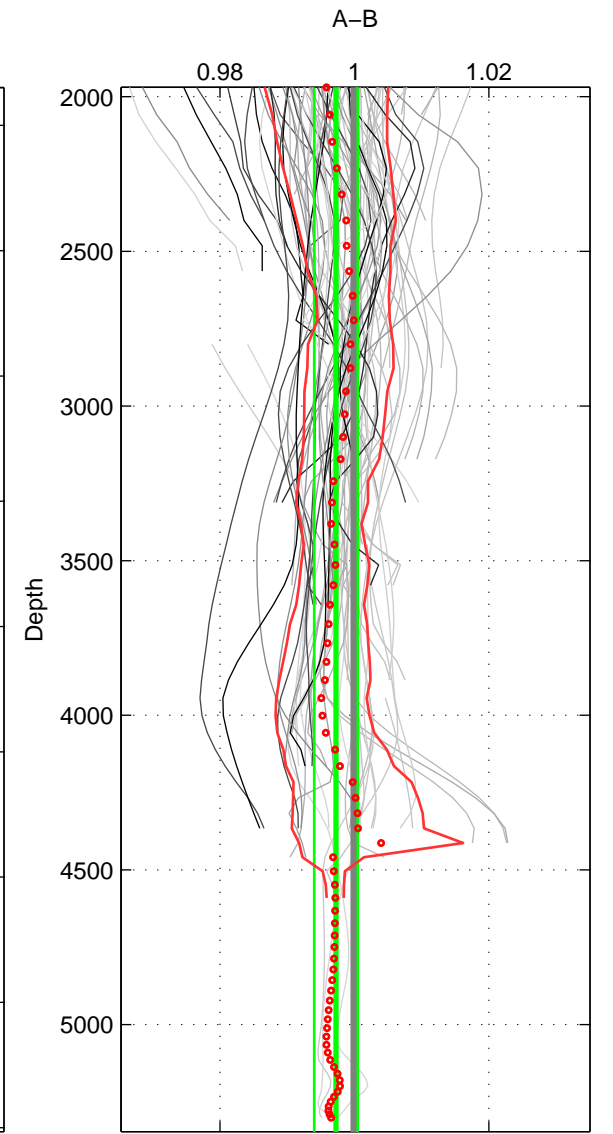

Cruise A (red). Date: Oct 2007 Cruisename: 128-06AQ20071128  
 Cruise B (blue). Date: Dec 2010 Cruisename: 130-06AQ20101128

\*\*\* "Favourite" values are means of spaces 1 2 3.

	Offset	O.StDev	Ratio	R.Stdev	Rating
SIGMA:	-0.501	0.839	0.998	0.004	5
THETA:	-1.432	0.534	0.994	0.002	5
DEPTH:	-0.670	0.809	0.997	0.003	5
FAV.:	-0.868	0.727	0.996	0.003	5

Profiles of A: 22  
 Profiles of B: 27  
 Diff profs : 83  
 WMoffset (A-B): -0.50067  
 WMoffset stdev: 0.83891  
 WMratio (A/B): 0.99797  
 WMratio stdev: 0.0037819

Quality (1-5): 5

Profiles of A: 22  
 Profiles of B: 27  
 Diff profs : 83  
 WMoffset (A-B): -1.432  
 WMoffset stdev: 0.53381  
 WMratio (A/B): 0.99362  
 WMratio stdev: 0.0024624

Quality (1-5): 5

Profiles of A: 22  
 Profiles of B: 27  
 Diff profs : 83  
 WMoffset (A-B): -0.67035  
 WMoffset stdev: 0.80886  
 WMratio (A/B): 0.99725  
 WMratio stdev: 0.0032299

Quality (1-5): 5