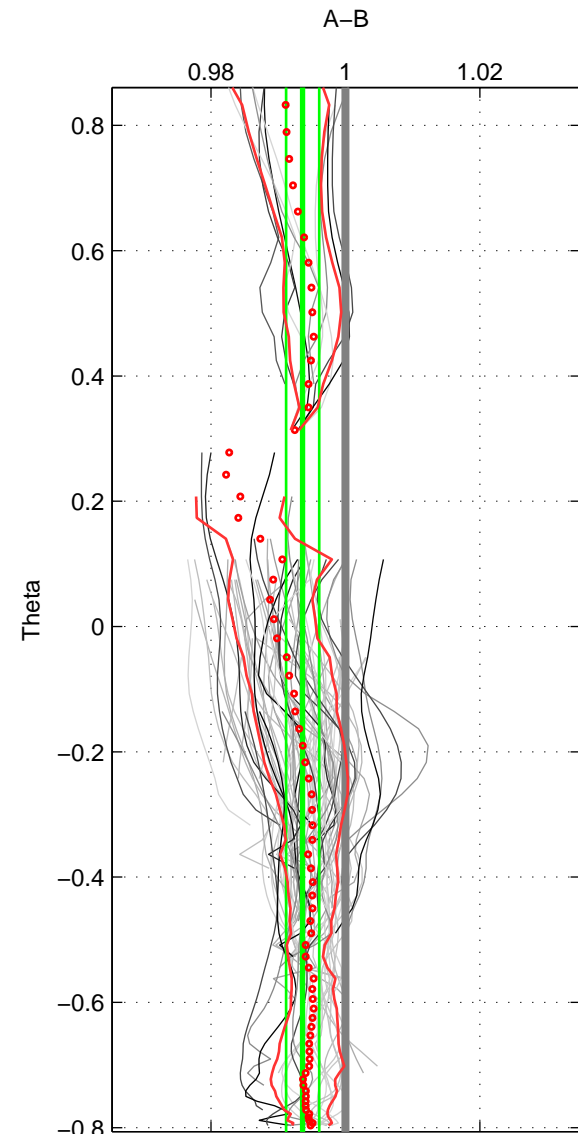

Cruise A (red). Date: Oct 2007 Cruisename: 128-06AQ20071128  
 Cruise B (blue). Date: Dec 2010 Cruisename: 130-06AQ20101128

\*\*\* "Favourite" values are means of spaces 1 2 3.

	Offset	O.StDev	Ratio	R.Stdev	Rating
SIGMA:	-0.501	0.839	0.998	0.004	5
THETA:	-1.432	0.534	0.994	0.002	5
DEPTH:	-0.670	0.809	0.997	0.003	5
FAV.:	-0.868	0.727	0.996	0.003	5

Profiles of A: 22  
 Profiles of B: 27  
 Diff profs : 83  
 WMoffset (A-B): -0.50067  
 WMoffset stdev: 0.83891  
 WMratio (A/B): 0.99797  
 WMratio stdev: 0.0037819

Quality (1-5): 5

Profiles of A: 22  
 Profiles of B: 27  
 Diff profs : 83  
 WMoffset (A-B): -1.432  
 WMoffset stdev: 0.53381  
 WMratio (A/B): 0.99362  
 WMratio stdev: 0.0024624

Quality (1-5): 5

Profiles of A: 22  
 Profiles of B: 27  
 Diff profs : 83  
 WMoffset (A-B): -0.67035  
 WMoffset stdev: 0.80886  
 WMratio (A/B): 0.99725  
 WMratio stdev: 0.0032299

Quality (1-5): 5