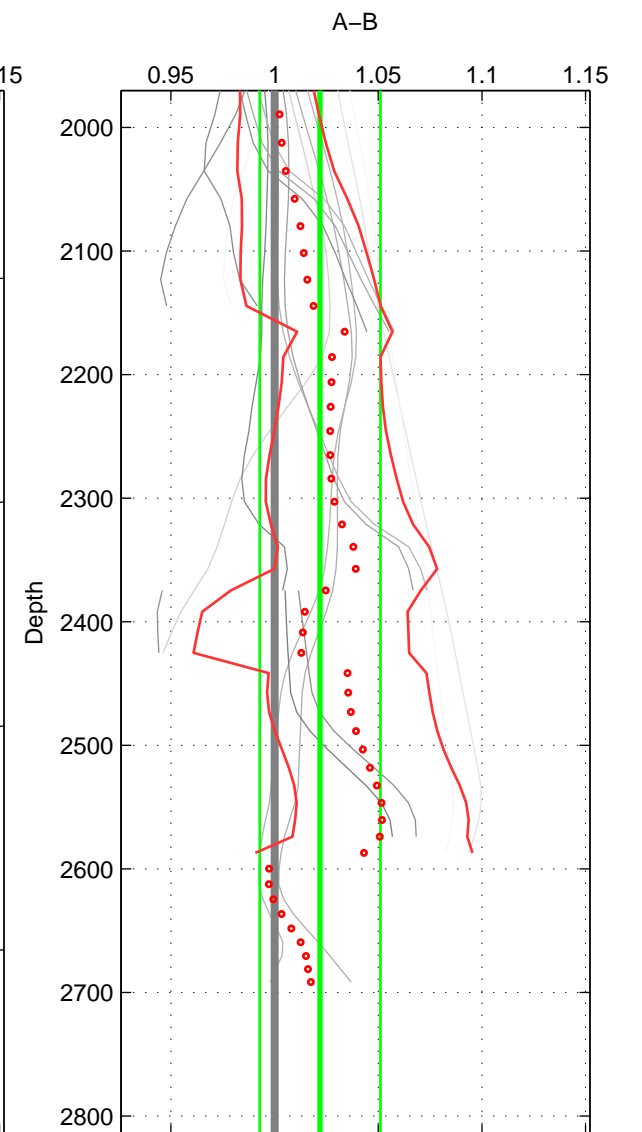

Cruise A (red). Date: Aug 1997 Cruisename: 63-34AR19970805

Cruise B (blue). Date: Jun 1997 Cruisename: 228-316N19970530

*** "Favourite" values are means of spaces 1 2.

	Offset	O.StDev	Ratio	R.Stdev	Rating
SIGMA:	-1.990	2.324	0.993	0.008	4
THETA:	-2.077	2.049	0.993	0.007	4
DEPTH:	6.326	8.403	1.022	0.029	3
FAV. :	-2.034	2.186	0.993	0.007	4

Profiles of A: 5
 Profiles of B: 4
 Diff profs : 18
 WMoffset (A-B): -1.9903
 WMoffset stdev: 2.3238
 WMratio (A/B): 0.99335
 WMratio stdev: 0.0076716

Quality (1-5): 4

Profiles of A: 5
 Profiles of B: 4
 Diff profs : 18
 WMoffset (A-B): -2.0772
 WMoffset stdev: 2.0489
 WMratio (A/B): 0.99306
 WMratio stdev: 0.0067574

Quality (1-5): 4

Profiles of A: 5
 Profiles of B: 4
 Diff profs : 17
 WMoffset (A-B): 6.3262
 WMoffset stdev: 8.4028
 WMratio (A/B): 1.022
 WMratio stdev: 0.029078

Quality (1-5): 3