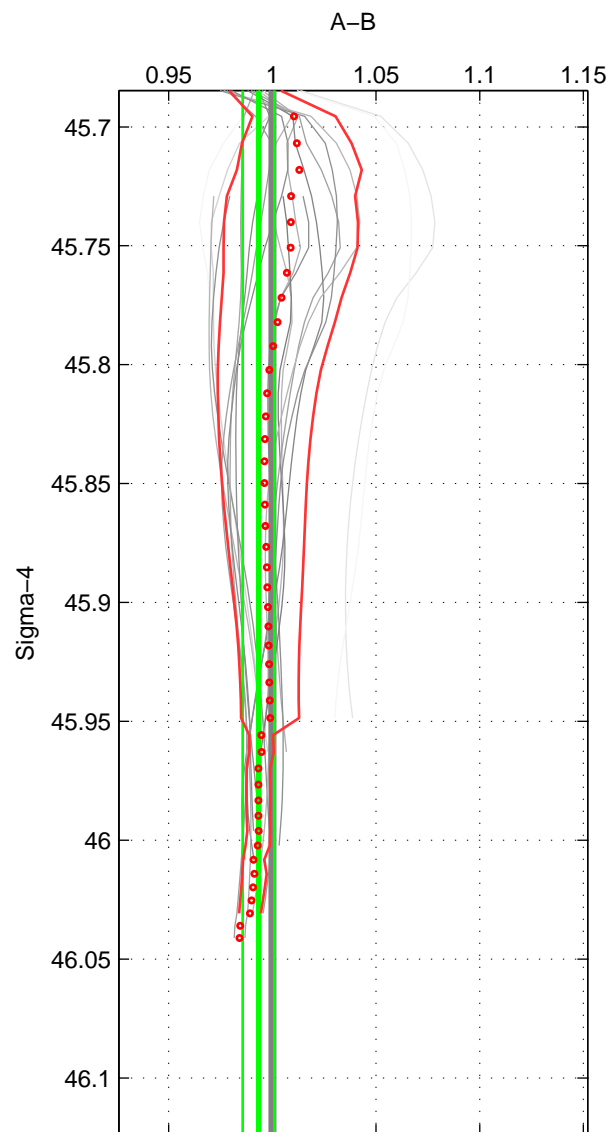

Cruise A (red). Date: Aug 1997 Cruisename: 63-34AR19970805

Cruise B (blue). Date: Jun 1997 Cruisename: 228-316N19970530

*** "Favourite" values are means of spaces 1 2.

	Offset	O.StDev	Ratio	R.Stdev	Rating
SIGMA:	-1.990	2.324	0.993	0.008	4
THETA:	-2.077	2.049	0.993	0.007	4
DEPTH:	6.326	8.403	1.022	0.029	3
FAV. :	-2.034	2.186	0.993	0.007	4

Profiles of A: 5
 Profiles of B: 4
 Diff profs : 18
 WMoffset (A-B): -1.9903
 WMoffset stdev: 2.3238
 WMratio (A/B): 0.99335
 WMratio stdev: 0.0076716

Quality (1-5): 4

Profiles of A: 5
 Profiles of B: 4
 Diff profs : 18
 WMoffset (A-B): -2.0772
 WMoffset stdev: 2.0489
 WMratio (A/B): 0.99306
 WMratio stdev: 0.0067574

Quality (1-5): 4

Profiles of A: 5
 Profiles of B: 4
 Diff profs : 17
 WMoffset (A-B): 6.3262
 WMoffset stdev: 8.4028
 WMratio (A/B): 1.022
 WMratio stdev: 0.029078

Quality (1-5): 3