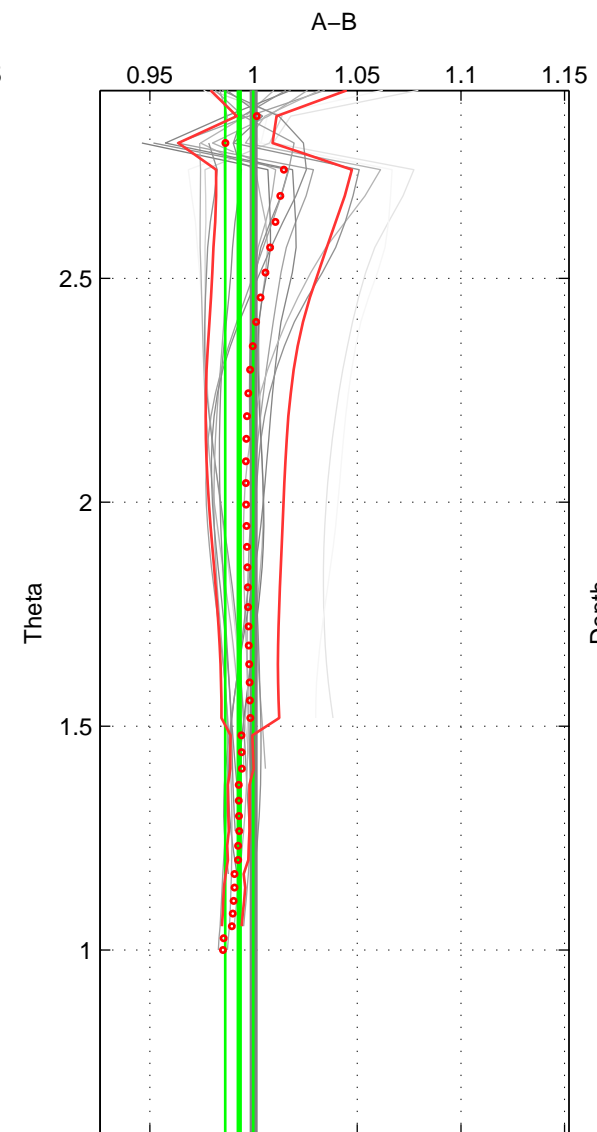

Cruise A (red). Date: Aug 1997 Cruisename: 63-34AR19970805

Cruise B (blue). Date: Jun 1997 Cruisename: 228-316N19970530

*** "Favourite" values are means of spaces 1 2.

	Offset	O.StDev	Ratio	R.Stdev	Rating
SIGMA:	-1.990	2.324	0.993	0.008	4
THETA:	-2.077	2.049	0.993	0.007	4
DEPTH:	6.326	8.403	1.022	0.029	3
FAV. :	-2.034	2.186	0.993	0.007	4

Profiles of A: 5
 Profiles of B: 4
 Diff profs : 18
 WMoffset (A-B): -1.9903
 WMoffset stdev: 2.3238
 WMratio (A/B): 0.99335
 WMratio stdev: 0.0076716

Quality (1-5): 4

Profiles of A: 5
 Profiles of B: 4
 Diff profs : 18
 WMoffset (A-B): -2.0772
 WMoffset stdev: 2.0489
 WMratio (A/B): 0.99306
 WMratio stdev: 0.0067574

Quality (1-5): 4

Profiles of A: 5
 Profiles of B: 4
 Diff profs : 17
 WMoffset (A-B): 6.3262
 WMoffset stdev: 8.4028
 WMratio (A/B): 1.022
 WMratio stdev: 0.029078

Quality (1-5): 3