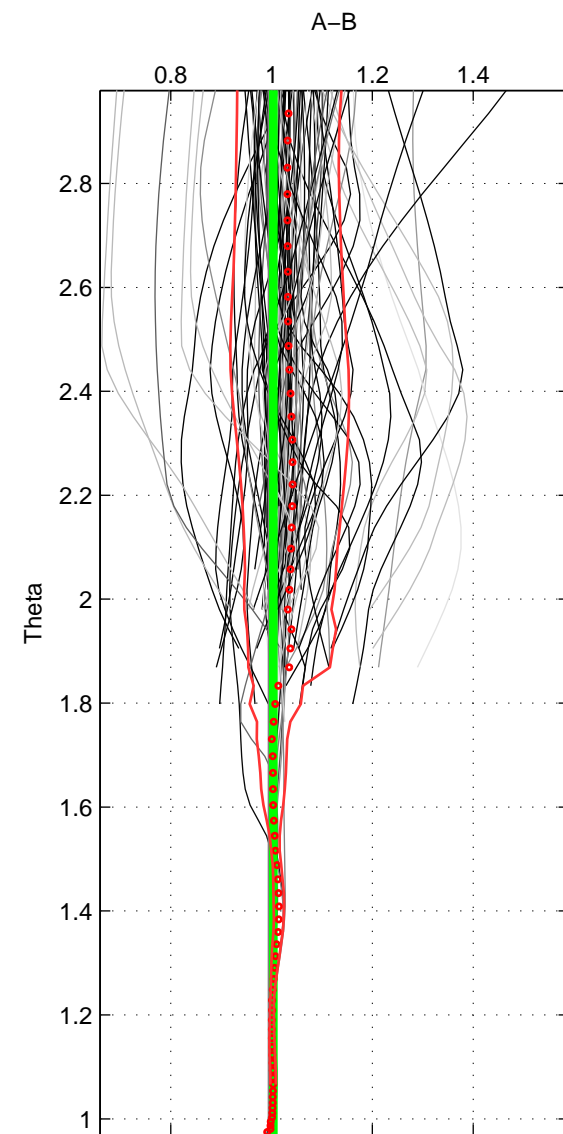

Cruise A (red). Date: Jul 2004 Cruisename: 666-49UF20040616

Cruise B (blue). Date: Jul 2005 Cruisename: 669-49UF20050615

*** "Favourite" values are means of spaces 1 2.

	Offset	O.StDev	Ratio	R.Stdev	Rating
SIGMA:	0.948	1.689	1.007	0.011	5
THETA:	0.553	0.998	1.003	0.006	5
DEPTH:	0.276	0.981	1.005	0.011	3
FAV.:	0.751	1.344	1.005	0.008	5

Profiles of A: 59
 Profiles of B: 53
 Diff profs : 91
 WMoffset (A-B): 0.9477
 WMoffset stdev: 1.6892
 WMratio (A/B): 1.0069
 WMratio stdev: 0.01099

Quality (1-5): 5

Profiles of A: 59
 Profiles of B: 53
 Diff profs : 91
 WMoffset (A-B): 0.55348
 WMoffset stdev: 0.99848
 WMratio (A/B): 1.0033
 WMratio stdev: 0.0059055

Quality (1-5): 5

Profiles of A: 59
 Profiles of B: 53
 Diff profs : 91
 WMoffset (A-B): 0.27633
 WMoffset stdev: 0.98129
 WMratio (A/B): 1.0049
 WMratio stdev: 0.010944

Quality (1-5): 3

Please note that statistics are bad.