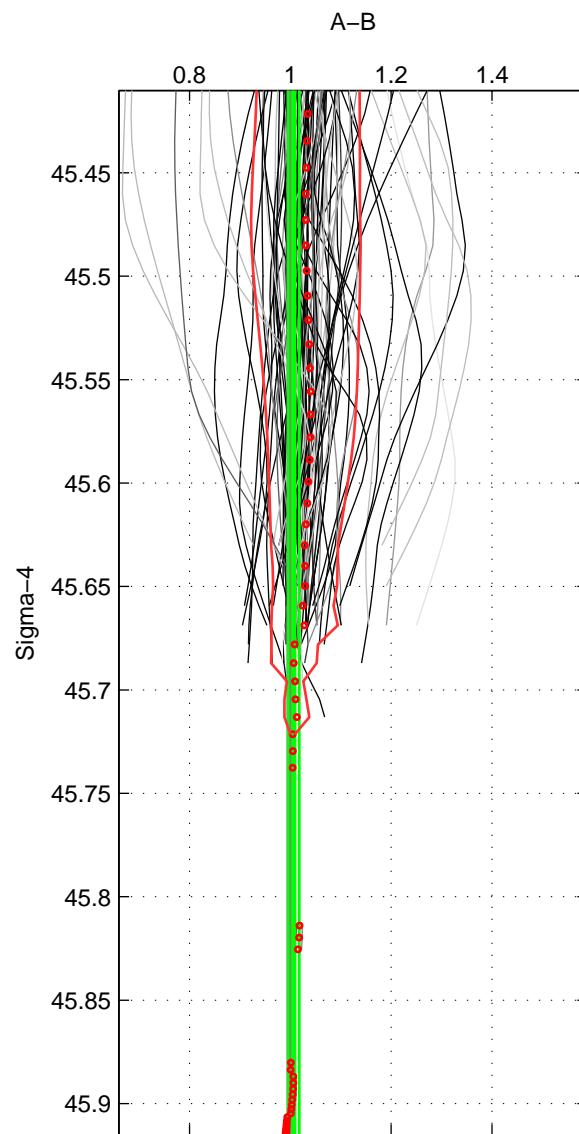

Cruise A (red). Date: Jul 2004 Cruisename: 666-49UF20040616

Cruise B (blue). Date: Jul 2005 Cruisename: 669-49UF20050615

*** "Favourite" values are means of spaces 1 2.

	Offset	O.StDev	Ratio	R.Stdev	Rating
SIGMA:	0.948	1.689	1.007	0.011	5
THETA:	0.553	0.998	1.003	0.006	5
DEPTH:	0.276	0.981	1.005	0.011	3
FAV.:	0.751	1.344	1.005	0.008	5

Profiles of A: 59
 Profiles of B: 53
 Diff profs : 91
 WMoffset (A-B): 0.9477
 WMoffset stdev: 1.6892
 WMratio (A/B): 1.0069
 WMratio stdev: 0.01099

Quality (1-5): 5

Profiles of A: 59
 Profiles of B: 53
 Diff profs : 91
 WMoffset (A-B): 0.55348
 WMoffset stdev: 0.99848
 WMratio (A/B): 1.0033
 WMratio stdev: 0.0059055

Quality (1-5): 5

Profiles of A: 59
 Profiles of B: 53
 Diff profs : 91
 WMoffset (A-B): 0.27633
 WMoffset stdev: 0.98129
 WMratio (A/B): 1.0049
 WMratio stdev: 0.010944

Quality (1-5): 3

Please note that statistics are bad.