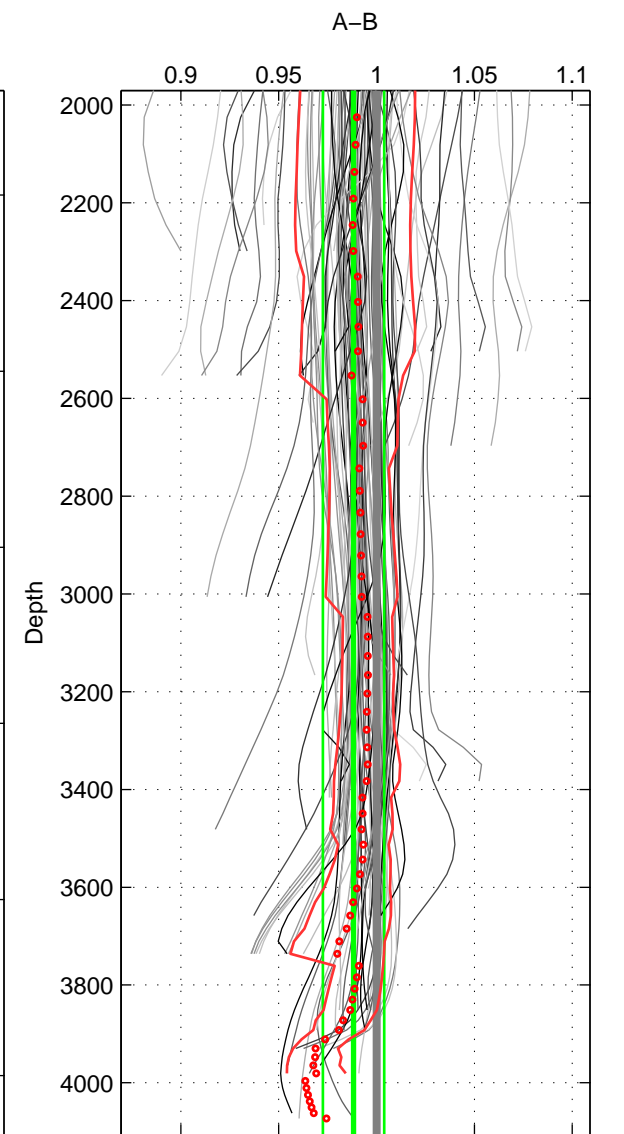

Cruise A (red). Date: Jan 1995 Cruisename: 331-09AR19941213
 Cruise B (blue). Date: Jan 2008 Cruisename: 338-09AR20071216

*** "Favourite" values are means of spaces 1 2 3.

	Offset	O.StDev	Ratio	R.Stdev	Rating
SIGMA:	-2.039	1.110	0.990	0.005	5
THETA:	-1.121	0.943	0.995	0.004	5
DEPTH:	-2.738	3.734	0.988	0.016	5
FAV. :	-1.966	1.929	0.991	0.008	5

Profiles of A: 26
 Profiles of B: 24
 Diff profs : 96
 WMoffset (A-B): -2.039
 WMoffset stdev: 1.1098
 WMratio (A/B): 0.99008
 WMratio stdev: 0.0051654

Quality (1-5): 5

Profiles of A: 26
 Profiles of B: 24
 Diff profs : 96
 WMoffset (A-B): -1.1205
 WMoffset stdev: 0.94295
 WMratio (A/B): 0.99492
 WMratio stdev: 0.0043162

Quality (1-5): 5

Profiles of A: 26
 Profiles of B: 24
 Diff profs : 96
 WMoffset (A-B): -2.738
 WMoffset stdev: 3.7335
 WMratio (A/B): 0.98822
 WMratio stdev: 0.015632

Quality (1-5): 5