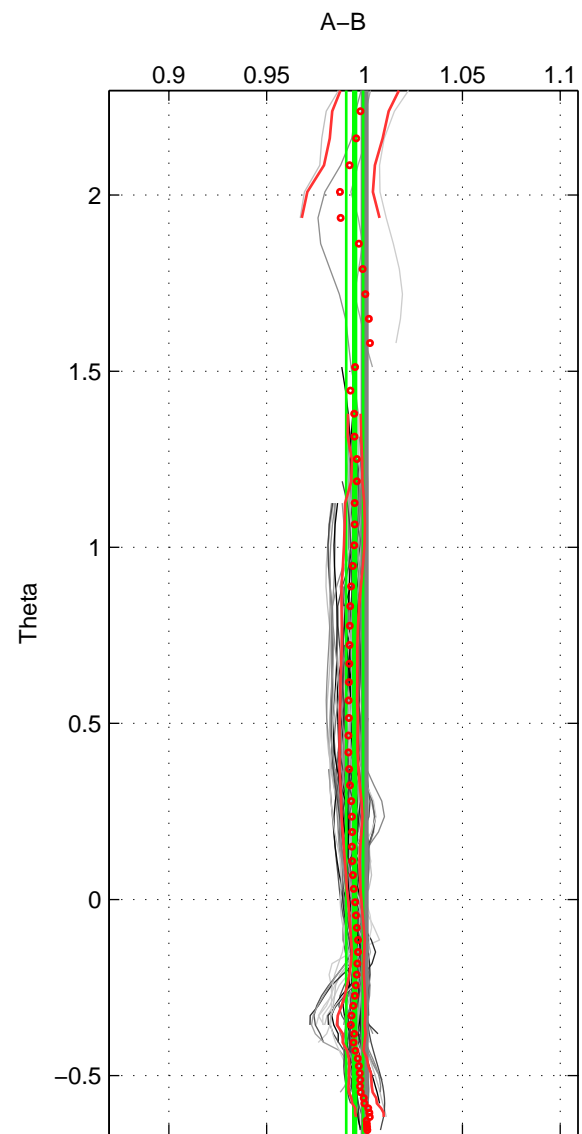

Cruise A (red). Date: Jan 1995 Cruisename: 331-09AR19941213
 Cruise B (blue). Date: Jan 2008 Cruisename: 338-09AR20071216

*** "Favourite" values are means of spaces 1 2 3.

	Offset	O.StDev	Ratio	R.Stdev	Rating
SIGMA:	-2.039	1.110	0.990	0.005	5
THETA:	-1.121	0.943	0.995	0.004	5
DEPTH:	-2.738	3.734	0.988	0.016	5
FAV. :	-1.966	1.929	0.991	0.008	5

Profiles of A: 26
 Profiles of B: 24
 Diff profs : 96
 WMoffset (A-B): -2.039
 WMoffset stdev: 1.1098
 WMratio (A/B): 0.99008
 WMratio stdev: 0.0051654

Quality (1-5): 5

Profiles of A: 26
 Profiles of B: 24
 Diff profs : 96
 WMoffset (A-B): -1.1205
 WMoffset stdev: 0.94295
 WMratio (A/B): 0.99492
 WMratio stdev: 0.0043162

Quality (1-5): 5

Profiles of A: 26
 Profiles of B: 24
 Diff profs : 96
 WMoffset (A-B): -2.738
 WMoffset stdev: 3.7335
 WMratio (A/B): 0.98822
 WMratio stdev: 0.015632

Quality (1-5): 5