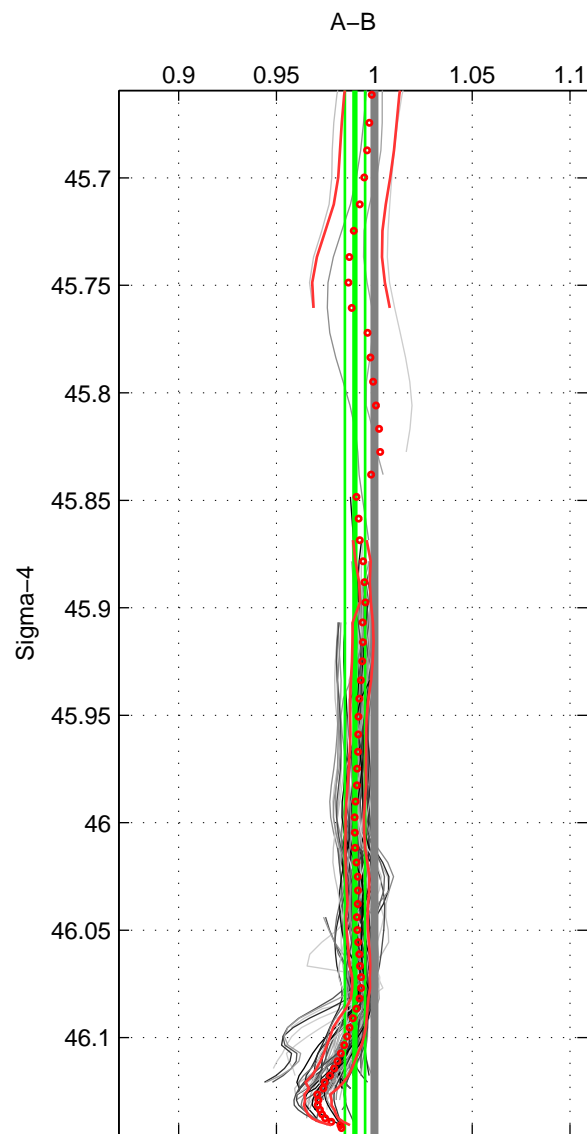

Cruise A (red). Date: Jan 1995 Cruisename: 331-09AR19941213
 Cruise B (blue). Date: Jan 2008 Cruisename: 338-09AR20071216

*** "Favourite" values are means of spaces 1 2 3.

	Offset	O.StDev	Ratio	R.Stdev	Rating
SIGMA:	-2.039	1.110	0.990	0.005	5
THETA:	-1.121	0.943	0.995	0.004	5
DEPTH:	-2.738	3.734	0.988	0.016	5
FAV. :	-1.966	1.929	0.991	0.008	5

Profiles of A: 26
 Profiles of B: 24
 Diff profs : 96
 WMoffset (A-B): -2.039
 WMoffset stdev: 1.1098
 WMratio (A/B): 0.99008
 WMratio stdev: 0.0051654

Quality (1-5): 5

Profiles of A: 26
 Profiles of B: 24
 Diff profs : 96
 WMoffset (A-B): -1.1205
 WMoffset stdev: 0.94295
 WMratio (A/B): 0.99492
 WMratio stdev: 0.0043162

Quality (1-5): 5

Profiles of A: 26
 Profiles of B: 24
 Diff profs : 96
 WMoffset (A-B): -2.738
 WMoffset stdev: 3.7335
 WMratio (A/B): 0.98822
 WMratio stdev: 0.015632

Quality (1-5): 5