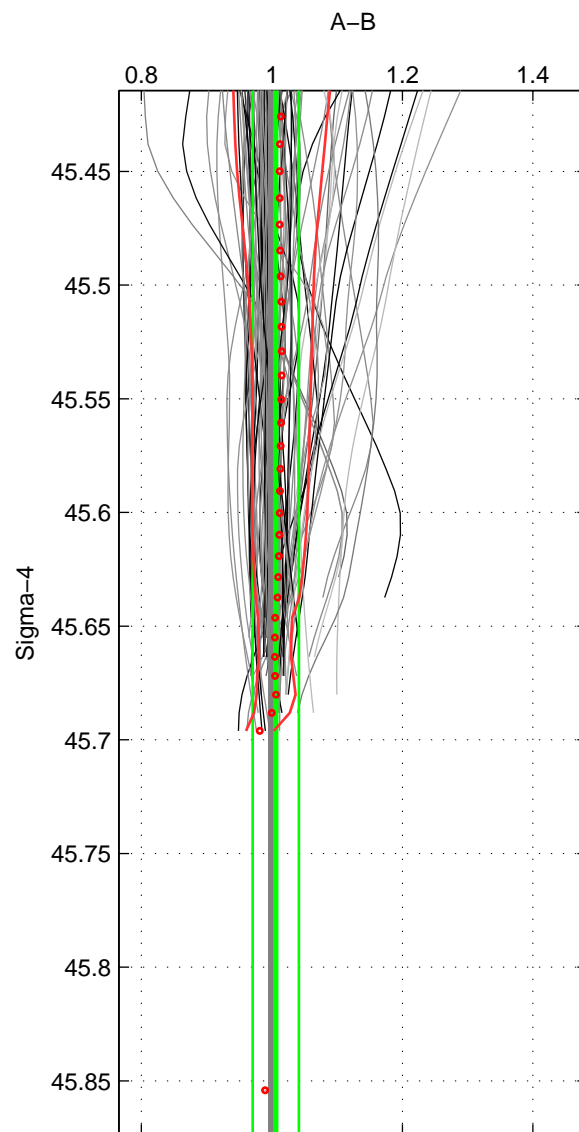

Cruise A (red). Date: Jul 2001 Cruisename: 656-49UF20010710

Cruise B (blue). Date: Apr 2008 Cruisename: 677-49UF20080422

*** "Favourite" values are means of spaces 1 2.

	Offset	O.StDev	Ratio	R.Stdev	Rating
SIGMA:	0.563	3.468	1.006	0.035	5
THETA:	-1.106	1.074	0.992	0.007	5
DEPTH:	-0.695	1.924	0.997	0.015	3
FAV.:	-0.271	2.271	0.999	0.021	5

Profiles of A: 34
 Profiles of B: 32
 Diff profs : 100
 WMoffset (A-B): 0.5628
 WMoffset stdev: 3.4679
 WMratio (A/B): 1.0058
 WMratio stdev: 0.035378

Quality (1-5): 5

Profiles of A: 34
 Profiles of B: 32
 Diff profs : 100
 WMoffset (A-B): -1.1056
 WMoffset stdev: 1.0741
 WMratio (A/B): 0.99153
 WMratio stdev: 0.0070623

Quality (1-5): 5

Profiles of A: 34
 Profiles of B: 32
 Diff profs : 100
 WMoffset (A-B): -0.69548
 WMoffset stdev: 1.9245
 WMratio (A/B): 0.99718
 WMratio stdev: 0.014808

Quality (1-5): 3

Please note that statistics are bad.