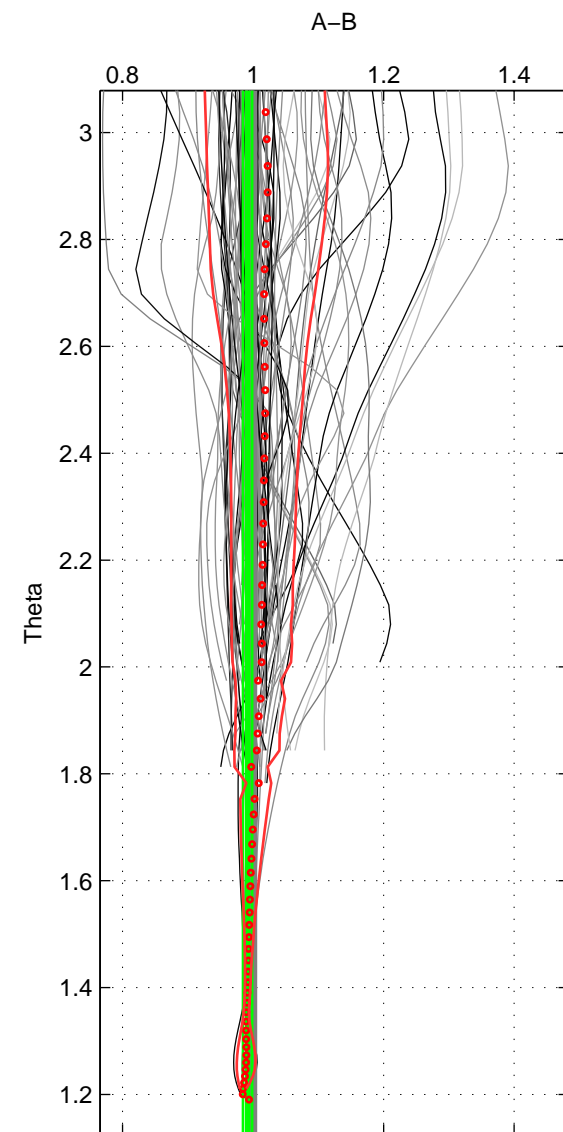

Cruise A (red). Date: Jul 2001 Cruisename: 656-49UF20010710

Cruise B (blue). Date: Apr 2008 Cruisename: 677-49UF20080422

*** "Favourite" values are means of spaces 1 2.

	Offset	O.StDev	Ratio	R.Stdev	Rating
SIGMA:	0.563	3.468	1.006	0.035	5
THETA:	-1.106	1.074	0.992	0.007	5
DEPTH:	-0.695	1.924	0.997	0.015	3
FAV.:	-0.271	2.271	0.999	0.021	5

Profiles of A: 34
 Profiles of B: 32
 Diff profs : 100
 WMoffset (A-B): 0.5628
 WMoffset stdev: 3.4679
 WMratio (A/B): 1.0058
 WMratio stdev: 0.035378

Quality (1-5): 5

Profiles of A: 34
 Profiles of B: 32
 Diff profs : 100
 WMoffset (A-B): -1.1056
 WMoffset stdev: 1.0741
 WMratio (A/B): 0.99153
 WMratio stdev: 0.0070623

Quality (1-5): 5

Profiles of A: 34
 Profiles of B: 32
 Diff profs : 100
 WMoffset (A-B): -0.69548
 WMoffset stdev: 1.9245
 WMratio (A/B): 0.99718
 WMratio stdev: 0.014808

Quality (1-5): 3

Please note that statistics are bad.