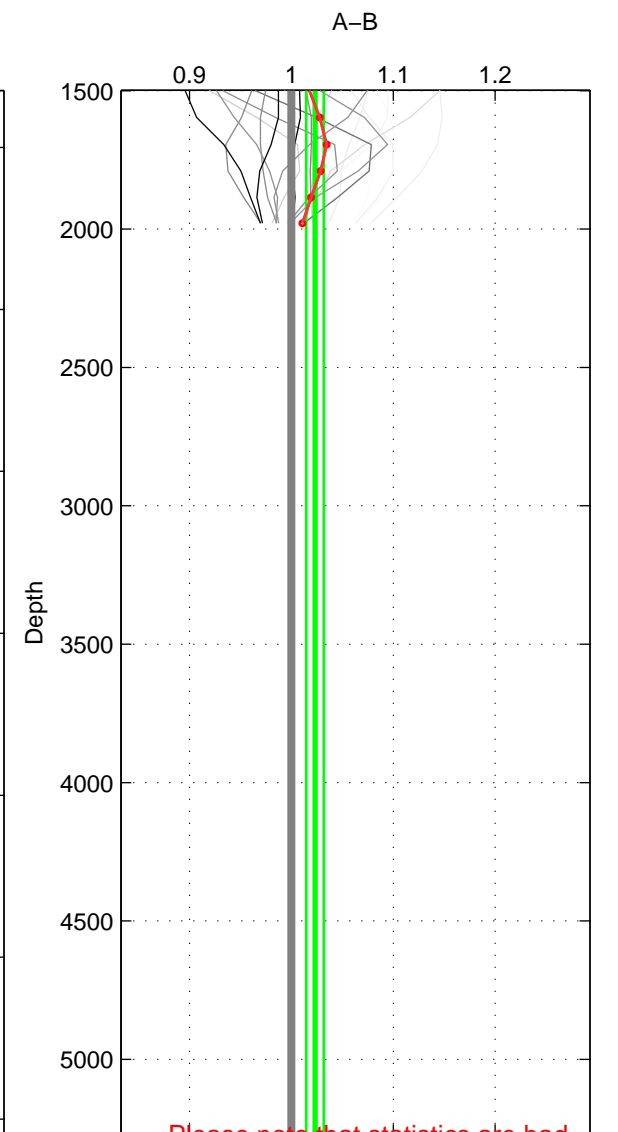

Cruise A (red). Date: Nov 1995 Cruisename: 625-49RY19951115

Cruise B (blue). Date: Feb 2006 Cruisename: 670-49UF20060118

*** "Favourite" values are means of spaces 1 2.

	Offset	O.StDev	Ratio	R.Stdev	Rating
SIGMA:	2.031	3.024	1.020	0.029	5
THETA:	-0.417	0.551	0.997	0.004	5
DEPTH:	2.094	0.791	1.023	0.009	3
FAV.:	0.807	1.788	1.009	0.016	5

Profiles of A: 9
 Profiles of B: 6
 Diff profs : 21
 WMoffset (A-B): 2.0307
 WMoffset stdev: 3.0243
 WMratio (A/B): 1.0202
 WMratio stdev: 0.028749

Quality (1-5): 5

Profiles of A: 9
 Profiles of B: 6
 Diff profs : 21
 WMoffset (A-B): -0.41676
 WMoffset stdev: 0.55121
 WMratio (A/B): 0.99714
 WMratio stdev: 0.0036186

Quality (1-5): 5

Profiles of A: 9
 Profiles of B: 6
 Diff profs : 21
 WMoffset (A-B): 2.0935
 WMoffset stdev: 0.79063
 WMratio (A/B): 1.0232
 WMratio stdev: 0.008717

Quality (1-5): 3

Please note that statistics are bad.