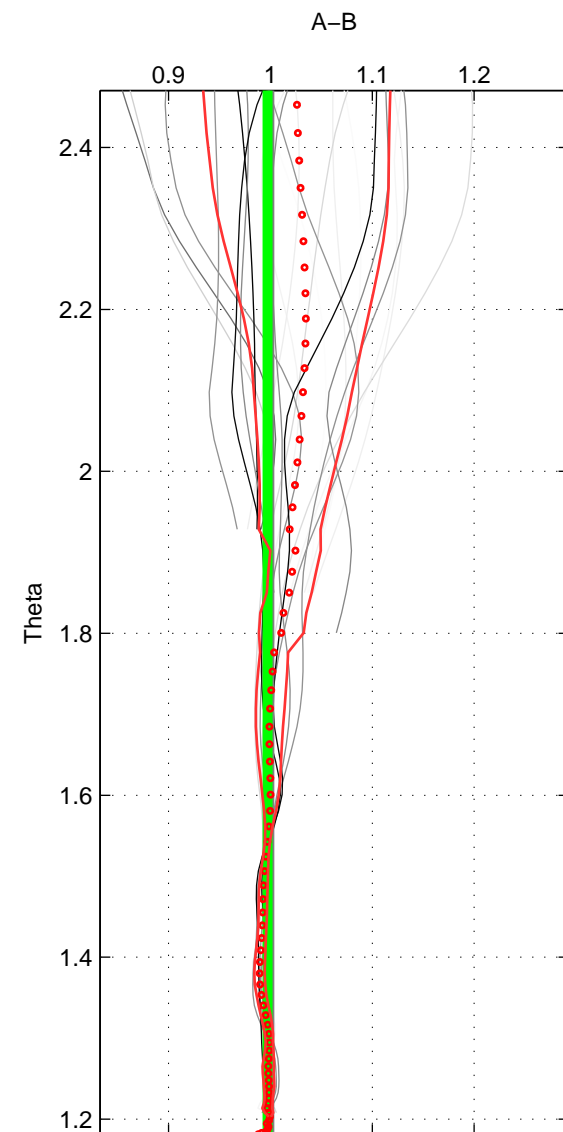

Cruise A (red). Date: Nov 1995 Cruisename: 625-49RY19951115

Cruise B (blue). Date: Feb 2006 Cruisename: 670-49UF20060118

*** "Favourite" values are means of spaces 1 2.

	Offset	O.StDev	Ratio	R.Stdev	Rating
SIGMA:	2.031	3.024	1.020	0.029	5
THETA:	-0.417	0.551	0.997	0.004	5
DEPTH:	2.094	0.791	1.023	0.009	3
FAV.:	0.807	1.788	1.009	0.016	5

Profiles of A: 9
 Profiles of B: 6
 Diff profs : 21
 WMoffset (A-B): 2.0307
 WMoffset stdev: 3.0243
 WMratio (A/B): 1.0202
 WMratio stdev: 0.028749

Quality (1-5): 5

Profiles of A: 9
 Profiles of B: 6
 Diff profs : 21
 WMoffset (A-B): -0.41676
 WMoffset stdev: 0.55121
 WMratio (A/B): 0.99714
 WMratio stdev: 0.0036186

Quality (1-5): 5

Profiles of A: 9
 Profiles of B: 6
 Diff profs : 21
 WMoffset (A-B): 2.0935
 WMoffset stdev: 0.79063
 WMratio (A/B): 1.0232
 WMratio stdev: 0.008717

Quality (1-5): 3

Please note that statistics are bad.