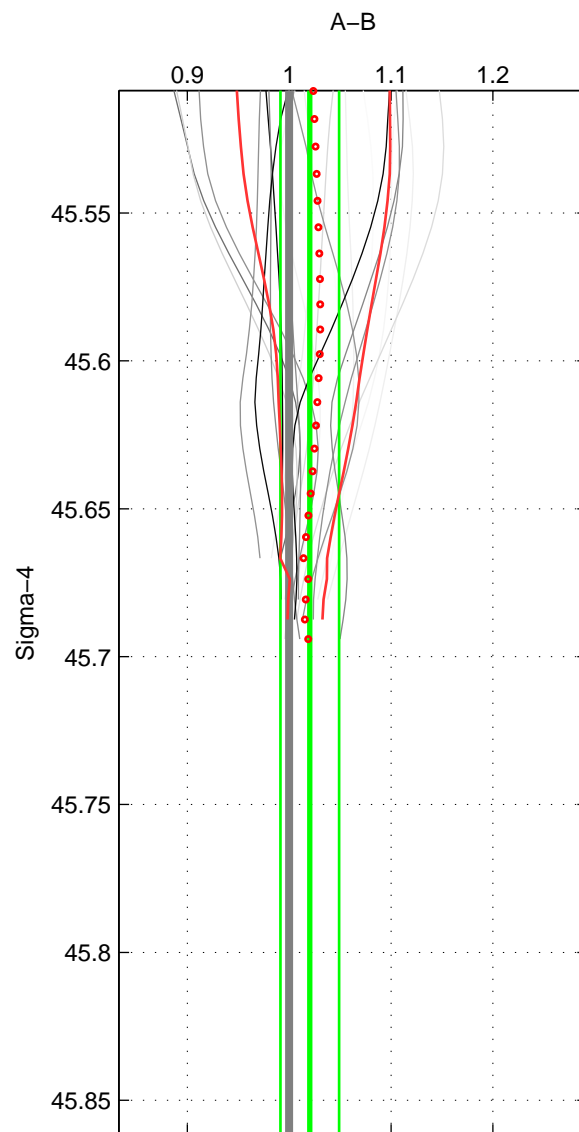

Cruise A (red). Date: Nov 1995 Cruisename: 625-49RY19951115

Cruise B (blue). Date: Feb 2006 Cruisename: 670-49UF20060118

*** "Favourite" values are means of spaces 1 2.

	Offset	O.StDev	Ratio	R.Stdev	Rating
SIGMA:	2.031	3.024	1.020	0.029	5
THETA:	-0.417	0.551	0.997	0.004	5
DEPTH:	2.094	0.791	1.023	0.009	3
FAV.:	0.807	1.788	1.009	0.016	5

Profiles of A: 9
 Profiles of B: 6
 Diff profs : 21
 WMoffset (A-B): 2.0307
 WMoffset stdev: 3.0243
 WMratio (A/B): 1.0202
 WMratio stdev: 0.028749

Quality (1-5): 5

Profiles of A: 9
 Profiles of B: 6
 Diff profs : 21
 WMoffset (A-B): -0.41676
 WMoffset stdev: 0.55121
 WMratio (A/B): 0.99714
 WMratio stdev: 0.0036186

Quality (1-5): 5

Profiles of A: 9
 Profiles of B: 6
 Diff profs : 21
 WMoffset (A-B): 2.0935
 WMoffset stdev: 0.79063
 WMratio (A/B): 1.0232
 WMratio stdev: 0.008717

Quality (1-5): 3

Please note that statistics are bad.