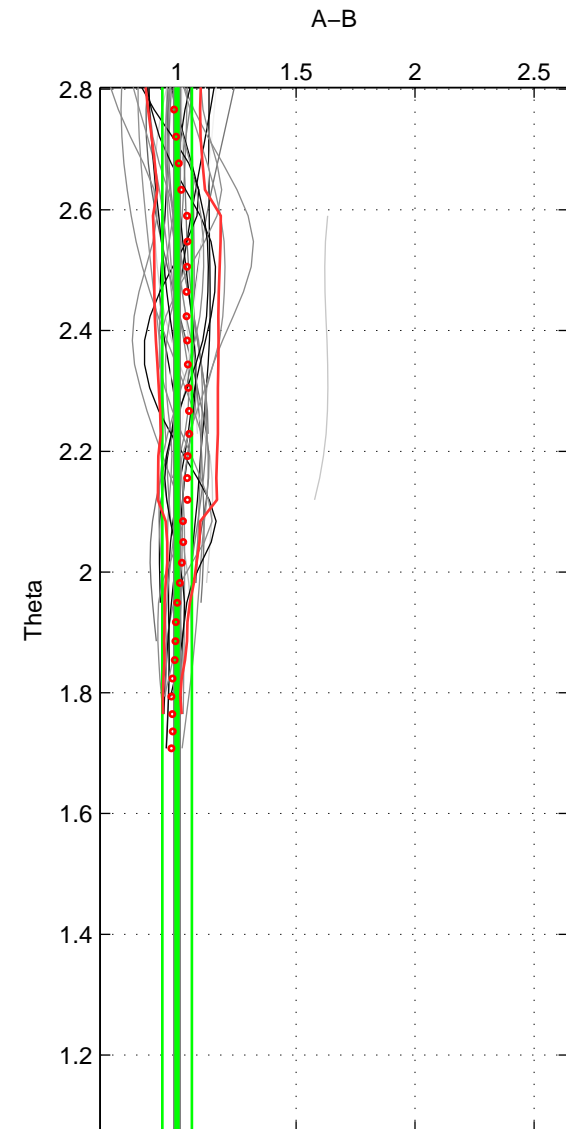

Cruise A (red). Date: May 1999 Cruisename: 687-49UP19990419

Cruise B (blue). Date: May 2002 Cruisename: 696-49UP20020424

*** "Favourite" values are means of spaces 1 2.

	Offset	O.StDev	Ratio	R.Stdev	Rating
SIGMA:	-0.607	3.032	0.989	0.045	5
THETA:	0.051	3.838	1.001	0.062	5
DEPTH:	3.521	1.056	1.069	0.023	3
FAV. :	-0.278	3.435	0.995	0.054	5

Profiles of A: 13
 Profiles of B: 13
 Diff profs : 35
 WMoffset (A-B): -0.60689
 WMoffset stdev: 3.0319
 WMratio (A/B): 0.98879
 WMratio stdev: 0.045377

Quality (1-5): 5

Profiles of A: 13
 Profiles of B: 13
 Diff profs : 35
 WMoffset (A-B): 0.050707
 WMoffset stdev: 3.8377
 WMratio (A/B): 1.0007
 WMratio stdev: 0.061826

Quality (1-5): 5

Profiles of A: 13
 Profiles of B: 13
 Diff profs : 35
 WMoffset (A-B): 3.5214
 WMoffset stdev: 1.0563
 WMratio (A/B): 1.0691
 WMratio stdev: 0.023068

Quality (1-5): 3

Please note that statistics are bad.