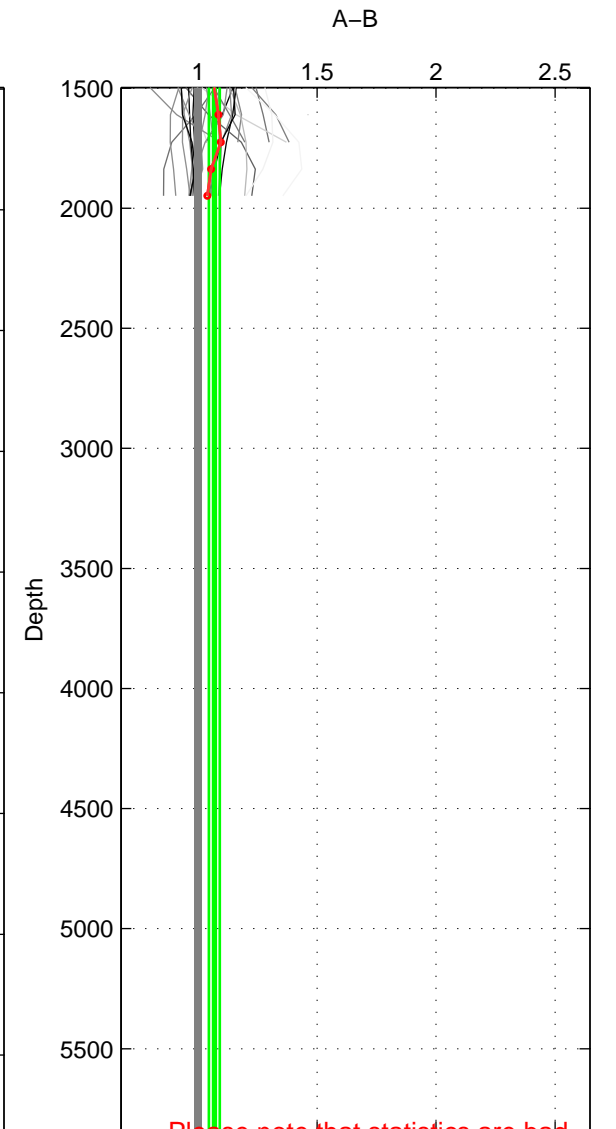

Cruise A (red). Date: May 1999 Cruisename: 687-49UP19990419

Cruise B (blue). Date: May 2002 Cruisename: 696-49UP20020424

*** "Favourite" values are means of spaces 1 2.

	Offset	O.StDev	Ratio	R.Stdev	Rating
SIGMA:	-0.607	3.032	0.989	0.045	5
THETA:	0.051	3.838	1.001	0.062	5
DEPTH:	3.521	1.056	1.069	0.023	3
FAV. :	-0.278	3.435	0.995	0.054	5

Profiles of A: 13
 Profiles of B: 13
 Diff profs : 35
 WMoffset (A-B): -0.60689
 WMoffset stdev: 3.0319
 WMratio (A/B): 0.98879
 WMratio stdev: 0.045377

Quality (1-5): 5

Profiles of A: 13
 Profiles of B: 13
 Diff profs : 35
 WMoffset (A-B): 0.050707
 WMoffset stdev: 3.8377
 WMratio (A/B): 1.0007
 WMratio stdev: 0.061826

Quality (1-5): 5

Profiles of A: 13
 Profiles of B: 13
 Diff profs : 35
 WMoffset (A-B): 3.5214
 WMoffset stdev: 1.0563
 WMratio (A/B): 1.0691
 WMratio stdev: 0.023068

Quality (1-5): 3

Please note that statistics are bad.