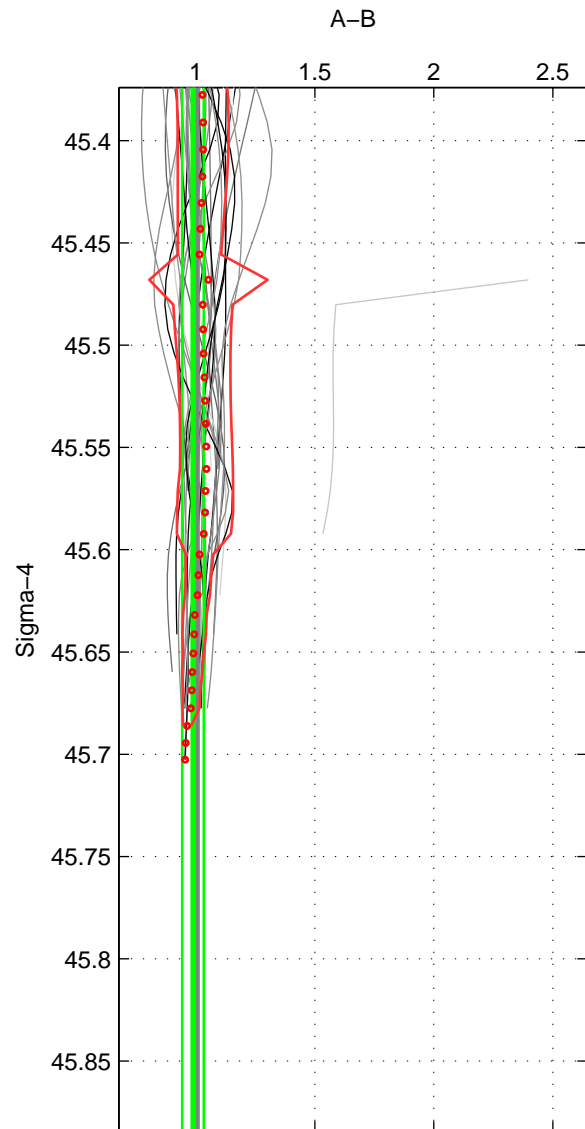

Cruise A (red). Date: May 1999 Cruisename: 687-49UP19990419

Cruise B (blue). Date: May 2002 Cruisename: 696-49UP20020424

*** "Favourite" values are means of spaces 1 2.

	Offset	O.StDev	Ratio	R.Stdev	Rating
SIGMA:	-0.607	3.032	0.989	0.045	5
THETA:	0.051	3.838	1.001	0.062	5
DEPTH:	3.521	1.056	1.069	0.023	3
FAV. :	-0.278	3.435	0.995	0.054	5

Profiles of A: 13
 Profiles of B: 13
 Diff profs : 35
 WMoffset (A-B): -0.60689
 WMoffset stdev: 3.0319
 WMratio (A/B): 0.98879
 WMratio stdev: 0.045377

Quality (1-5): 5

Profiles of A: 13
 Profiles of B: 13
 Diff profs : 35
 WMoffset (A-B): 0.050707
 WMoffset stdev: 3.8377
 WMratio (A/B): 1.0007
 WMratio stdev: 0.061826

Quality (1-5): 5

Profiles of A: 13
 Profiles of B: 13
 Diff profs : 35
 WMoffset (A-B): 3.5214
 WMoffset stdev: 1.0563
 WMratio (A/B): 1.0691
 WMratio stdev: 0.023068

Quality (1-5): 3

Please note that statistics are bad.