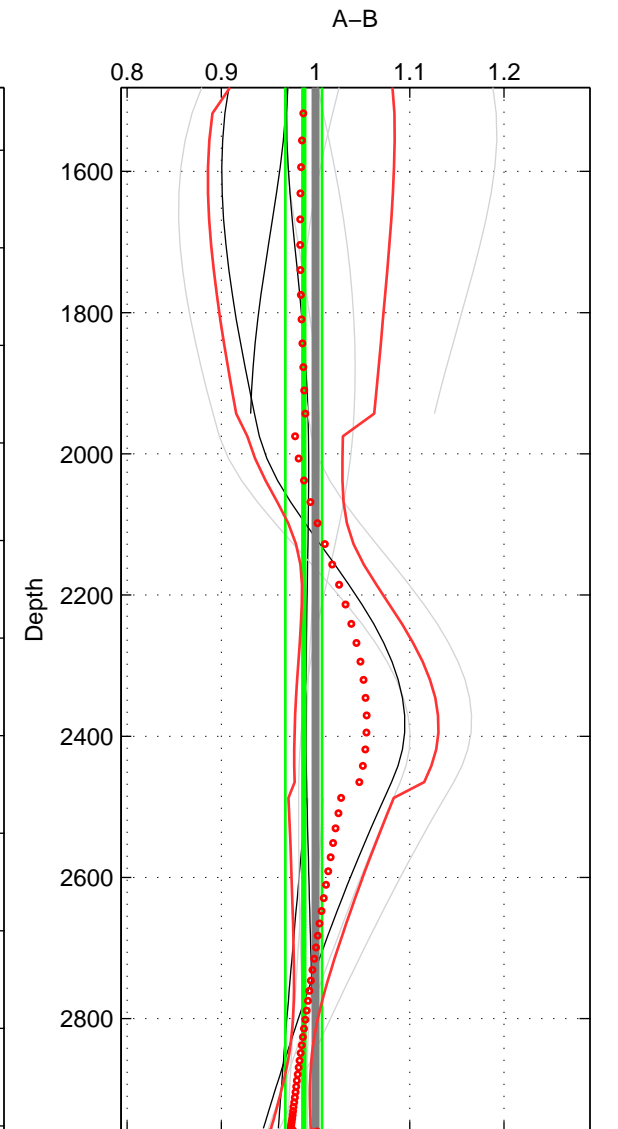

Cruise A (red). Date: Jun 2001 Cruisename: 574-49HO20010604

Cruise B (blue). Date: Jul 2001 Cruisename: 575-49HO20010710

*** "Favourite" values are means of spaces 1 2 3.

	Offset	O.StDev	Ratio	R.Stdev	Rating
SIGMA:	-0.146	0.660	0.997	0.009	4
THETA:	0.338	2.383	1.010	0.032	4
DEPTH:	-1.337	2.400	0.987	0.019	4
FAV.:	-0.382	1.814	0.998	0.020	4

Profiles of A: 5
 Profiles of B: 6
 Diff profs : 14
 WMoffset (A-B): -0.14611
 WMoffset stdev: 0.65959
 WMratio (A/B): 0.99738
 WMratio stdev: 0.0094424

Quality (1-5): 4

Profiles of A: 5
 Profiles of B: 6
 Diff profs : 14
 WMoffset (A-B): 0.33798
 WMoffset stdev: 2.3827
 WMratio (A/B): 1.0099
 WMratio stdev: 0.031674

Quality (1-5): 4

Profiles of A: 5
 Profiles of B: 6
 Diff profs : 14
 WMoffset (A-B): -1.3366
 WMoffset stdev: 2.3997
 WMratio (A/B): 0.98738
 WMratio stdev: 0.019358

Quality (1-5): 4