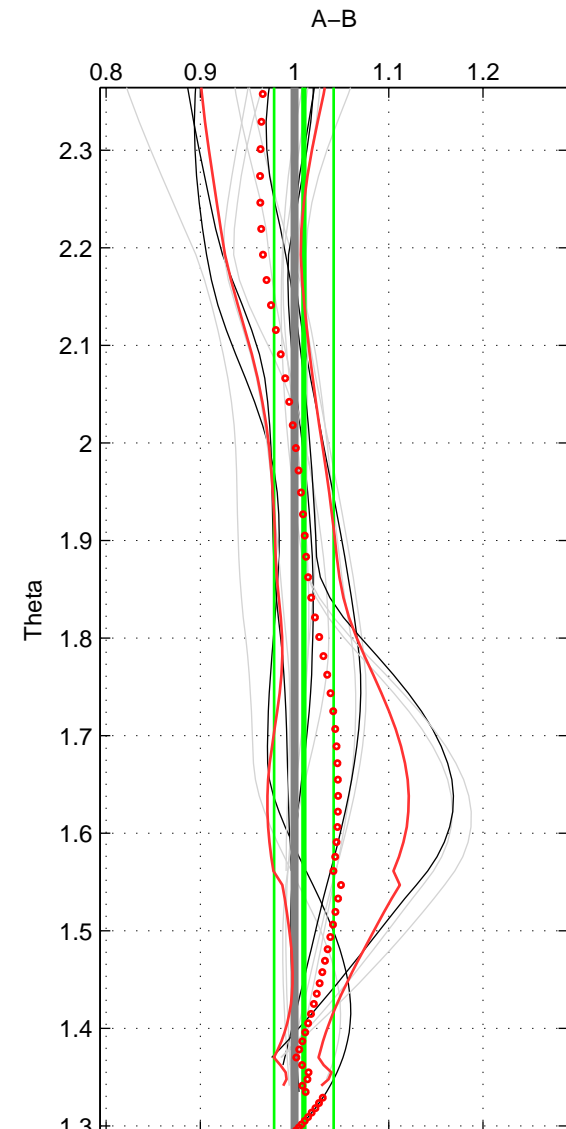

Cruise A (red). Date: Jun 2001 Cruisename: 574-49HO20010604

Cruise B (blue). Date: Jul 2001 Cruisename: 575-49HO20010710

*** "Favourite" values are means of spaces 1 2 3.

	Offset	O.StDev	Ratio	R.Stdev	Rating
SIGMA:	-0.146	0.660	0.997	0.009	4
THETA:	0.338	2.383	1.010	0.032	4
DEPTH:	-1.337	2.400	0.987	0.019	4
FAV.:	-0.382	1.814	0.998	0.020	4

Profiles of A: 5
 Profiles of B: 6
 Diff profs : 14
 WMoffset (A-B): -0.14611
 WMoffset stdev: 0.65959
 WMratio (A/B): 0.99738
 WMratio stdev: 0.0094424

Quality (1-5): 4

Profiles of A: 5
 Profiles of B: 6
 Diff profs : 14
 WMoffset (A-B): 0.33798
 WMoffset stdev: 2.3827
 WMratio (A/B): 1.0099
 WMratio stdev: 0.031674

Quality (1-5): 4

Profiles of A: 5
 Profiles of B: 6
 Diff profs : 14
 WMoffset (A-B): -1.3366
 WMoffset stdev: 2.3997
 WMratio (A/B): 0.98738
 WMratio stdev: 0.019358

Quality (1-5): 4