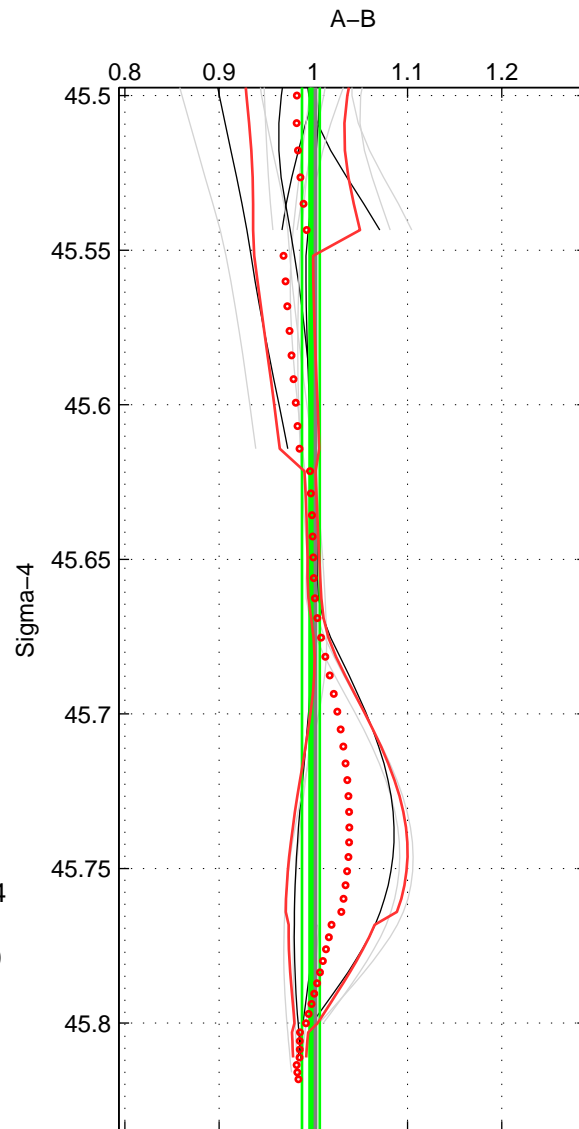

Cruise A (red). Date: Jun 2001 Cruisename: 574-49HO20010604

Cruise B (blue). Date: Jul 2001 Cruisename: 575-49HO20010710

*** "Favourite" values are means of spaces 1 2 3.

	Offset	O.StDev	Ratio	R.Stdev	Rating
SIGMA:	-0.146	0.660	0.997	0.009	4
THETA:	0.338	2.383	1.010	0.032	4
DEPTH:	-1.337	2.400	0.987	0.019	4
FAV.:	-0.382	1.814	0.998	0.020	4

Profiles of A: 5
 Profiles of B: 6
 Diff profs : 14
 WMoffset (A-B): -0.14611
 WMoffset stdev: 0.65959
 WMratio (A/B): 0.99738
 WMratio stdev: 0.0094424

Quality (1-5): 4

Profiles of A: 5
 Profiles of B: 6
 Diff profs : 14
 WMoffset (A-B): 0.33798
 WMoffset stdev: 2.3827
 WMratio (A/B): 1.0099
 WMratio stdev: 0.031674

Quality (1-5): 4

Profiles of A: 5
 Profiles of B: 6
 Diff profs : 14
 WMoffset (A-B): -1.3366
 WMoffset stdev: 2.3997
 WMratio (A/B): 0.98738
 WMratio stdev: 0.019358

Quality (1-5): 4