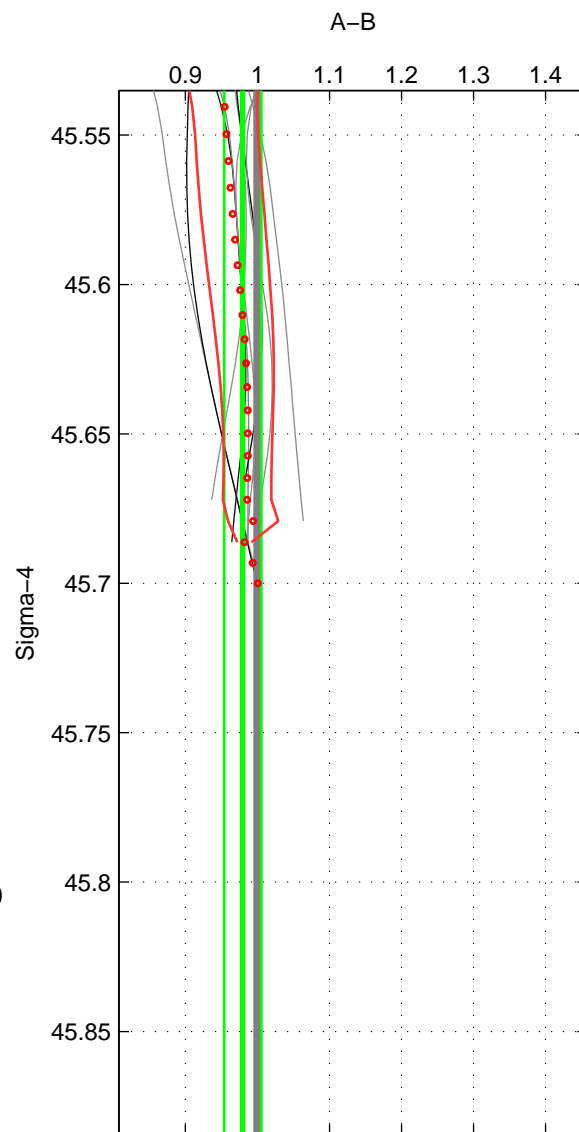

Cruise A (red). Date: May 1999 Cruisename: 687-49UP19990419

Cruise B (blue). Date: Jun 2003 Cruisename: 700-49UP20030620

\*\*\* "Favourite" values are means of spaces 1 2.

	Offset	O.StDev	Ratio	R.Stdev	Rating
SIGMA:	-1.224	1.561	0.980	0.026	4
THETA:	-1.401	2.105	0.976	0.040	4
DEPTH:	3.662	0.750	1.077	0.005	3
FAV. :	-1.312	1.833	0.978	0.033	4

Profiles of A: 7  
 Profiles of B: 4  
 Diff profs : 9  
 WMoffset (A-B): -1.2236  
 WMoffset stdev: 1.5615  
 WMratio (A/B): 0.97962  
 WMratio stdev: 0.025644

Quality (1-5): 4

Profiles of A: 7  
 Profiles of B: 4  
 Diff profs : 9  
 WMoffset (A-B): -1.401  
 WMoffset stdev: 2.1051  
 WMratio (A/B): 0.97573  
 WMratio stdev: 0.039901

Quality (1-5): 4

Profiles of A: 7  
 Profiles of B: 4  
 Diff profs : 9  
 WMoffset (A-B): 3.6625  
 WMoffset stdev: 0.74977  
 WMratio (A/B): 1.0772  
 WMratio stdev: 0.0045848

Quality (1-5): 3

Please note that statistics are bad.