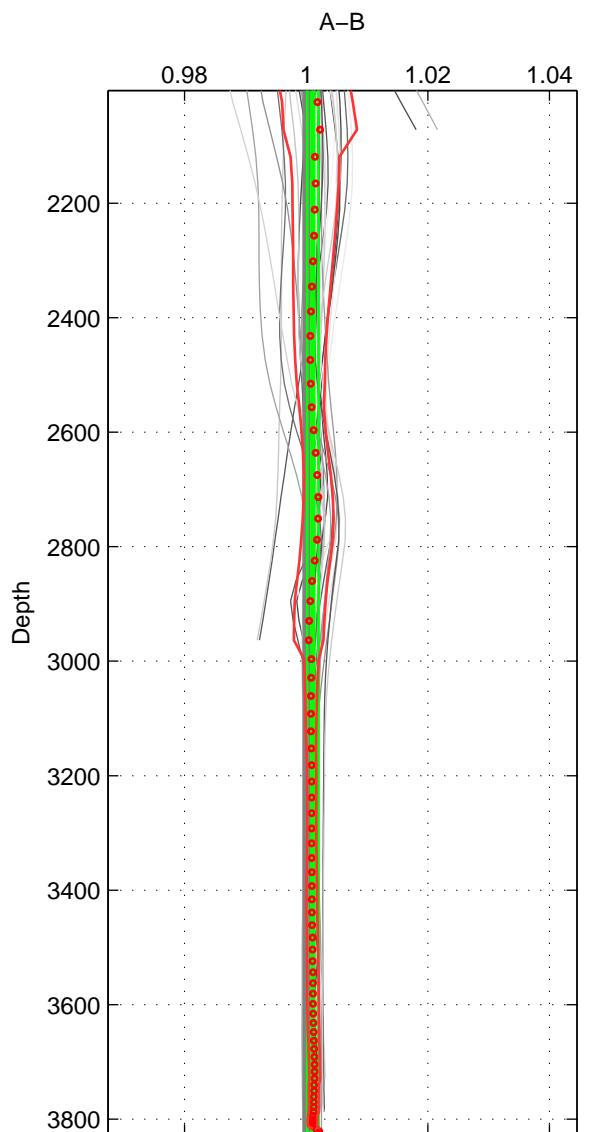

Cruise A (red). Date: Oct 2009 Cruisename: 47-18SN20090917

Cruise B (blue). Date: Sep 2005 Cruisename: 110-77DN20050819

\*\*\* "Favourite" values are means of spaces 1 2 3.

	Offset	O.StDev	Ratio	R.Stdev	Rating
SIGMA:	-3.151	0.724	0.989	0.002	5
THETA:	0.460	0.845	1.002	0.003	5
DEPTH:	0.312	0.266	1.001	0.001	5
FAV. :	-0.793	0.612	0.997	0.002	5

Profiles of A: 13  
 Profiles of B: 11  
 Diff profs : 39  
 WMoffset (A-B): -3.1509  
 WMoffset stdev: 0.72433  
 WMratio (A/B): 0.98915  
 WMratio stdev: 0.0024765

Quality (1-5): 5

Profiles of A: 14  
 Profiles of B: 11  
 Diff profs : 43  
 WMoffset (A-B): 0.45969  
 WMoffset stdev: 0.84493  
 WMratio (A/B): 1.0016  
 WMratio stdev: 0.0029593

Quality (1-5): 5

Profiles of A: 14  
 Profiles of B: 11  
 Diff profs : 46  
 WMoffset (A-B): 0.31152  
 WMoffset stdev: 0.26648  
 WMratio (A/B): 1.0011  
 WMratio stdev: 0.00093629

Quality (1-5): 5