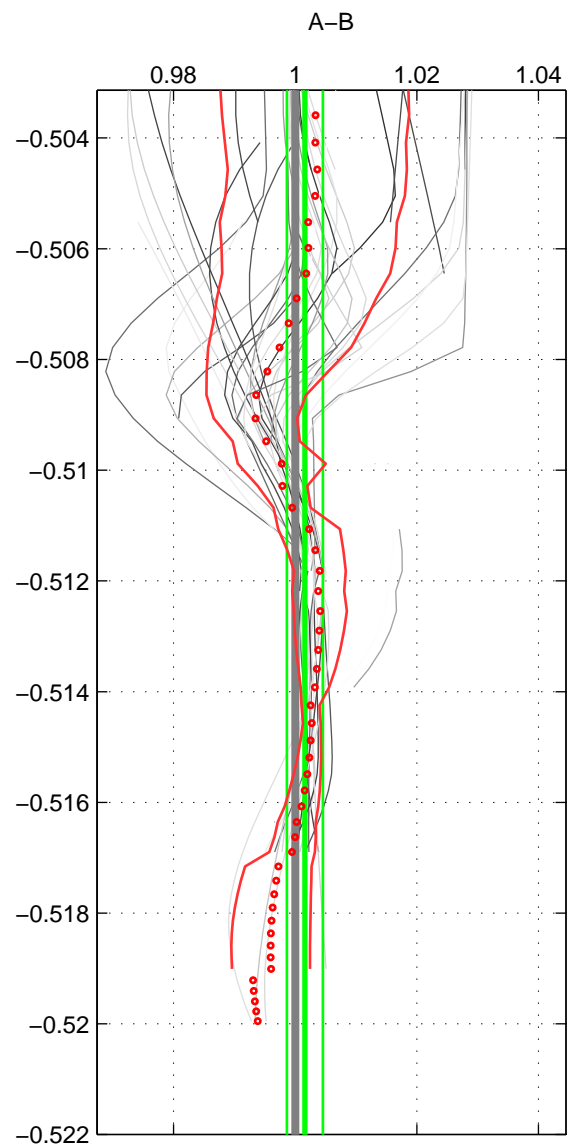

Cruise A (red). Date: Oct 2009 Cruisename: 47-18SN20090917

Cruise B (blue). Date: Sep 2005 Cruisename: 110-77DN20050819

\*\*\* "Favourite" values are means of spaces 1 2 3.

	Offset	O.StDev	Ratio	R.Stdev	Rating
SIGMA:	-3.151	0.724	0.989	0.002	5
THETA:	0.460	0.845	1.002	0.003	5
DEPTH:	0.312	0.266	1.001	0.001	5
FAV. :	-0.793	0.612	0.997	0.002	5

Profiles of A: 13  
 Profiles of B: 11  
 Diff profs : 39  
 WMoffset (A-B): -3.1509  
 WMoffset stdev: 0.72433  
 WMratio (A/B): 0.98915  
 WMratio stdev: 0.0024765

Quality (1-5): 5

Profiles of A: 14  
 Profiles of B: 11  
 Diff profs : 43  
 WMoffset (A-B): 0.45969  
 WMoffset stdev: 0.84493  
 WMratio (A/B): 1.0016  
 WMratio stdev: 0.0029593

Quality (1-5): 5

Profiles of A: 14  
 Profiles of B: 11  
 Diff profs : 46  
 WMoffset (A-B): 0.31152  
 WMoffset stdev: 0.26648  
 WMratio (A/B): 1.0011  
 WMratio stdev: 0.00093629

Quality (1-5): 5