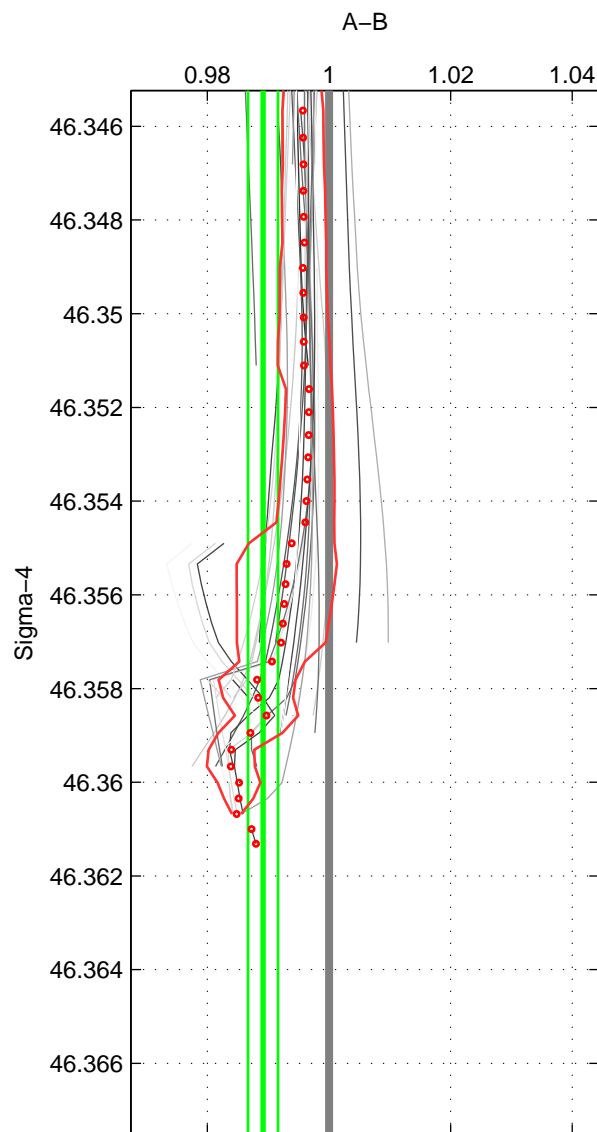

Cruise A (red). Date: Oct 2009 Cruisename: 47-18SN20090917

Cruise B (blue). Date: Sep 2005 Cruisename: 110-77DN20050819

\*\*\* "Favourite" values are means of spaces 1 2 3.

	Offset	O.StDev	Ratio	R.Stdev	Rating
SIGMA:	-3.151	0.724	0.989	0.002	5
THETA:	0.460	0.845	1.002	0.003	5
DEPTH:	0.312	0.266	1.001	0.001	5
FAV. :	-0.793	0.612	0.997	0.002	5

Profiles of A: 13  
 Profiles of B: 11  
 Diff profs : 39  
 WMoffset (A-B): -3.1509  
 WMoffset stdev: 0.72433  
 WMratio (A/B): 0.98915  
 WMratio stdev: 0.0024765

Quality (1-5): 5

Profiles of A: 14  
 Profiles of B: 11  
 Diff profs : 43  
 WMoffset (A-B): 0.45969  
 WMoffset stdev: 0.84493  
 WMratio (A/B): 1.0016  
 WMratio stdev: 0.0029593

Quality (1-5): 5

Profiles of A: 14  
 Profiles of B: 11  
 Diff profs : 46  
 WMoffset (A-B): 0.31152  
 WMoffset stdev: 0.26648  
 WMratio (A/B): 1.0011  
 WMratio stdev: 0.00093629

Quality (1-5): 5