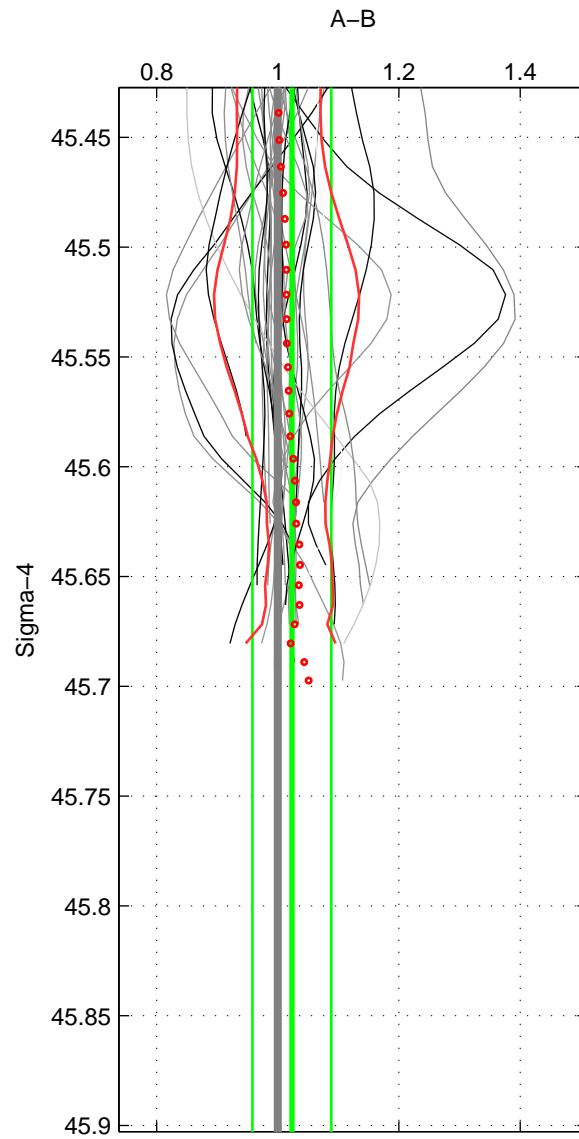

Cruise A (red). Date: Oct 2000 Cruisename: 555-49HG20000912

Cruise B (blue). Date: Jul 2002 Cruisename: 697-49UP20020620

\*\*\* "Favourite" values are means of spaces 1 2.

	Offset	O.StDev	Ratio	R.Stdev	Rating
SIGMA:	0.850	3.200	1.023	0.065	4
THETA:	0.118	3.107	1.005	0.064	4
DEPTH:	2.000	1.958	1.037	0.029	3
FAV.:	0.484	3.153	1.014	0.064	4

Profiles of A: 11  
 Profiles of B: 25  
 Diff profs : 34  
 WMoffset (A-B): 0.85034  
 WMoffset stdev: 3.2004  
 WMratio (A/B): 1.0233  
 WMratio stdev: 0.065062

Quality (1-5): 4

Profiles of A: 11  
 Profiles of B: 25  
 Diff profs : 34  
 WMoffset (A-B): 0.11784  
 WMoffset stdev: 3.1066  
 WMratio (A/B): 1.0053  
 WMratio stdev: 0.063556

Quality (1-5): 4

Profiles of A: 11  
 Profiles of B: 25  
 Diff profs : 34  
 WMoffset (A-B): 2.0002  
 WMoffset stdev: 1.9578  
 WMratio (A/B): 1.0365  
 WMratio stdev: 0.029079

Quality (1-5): 3

Please note that statistics are bad.