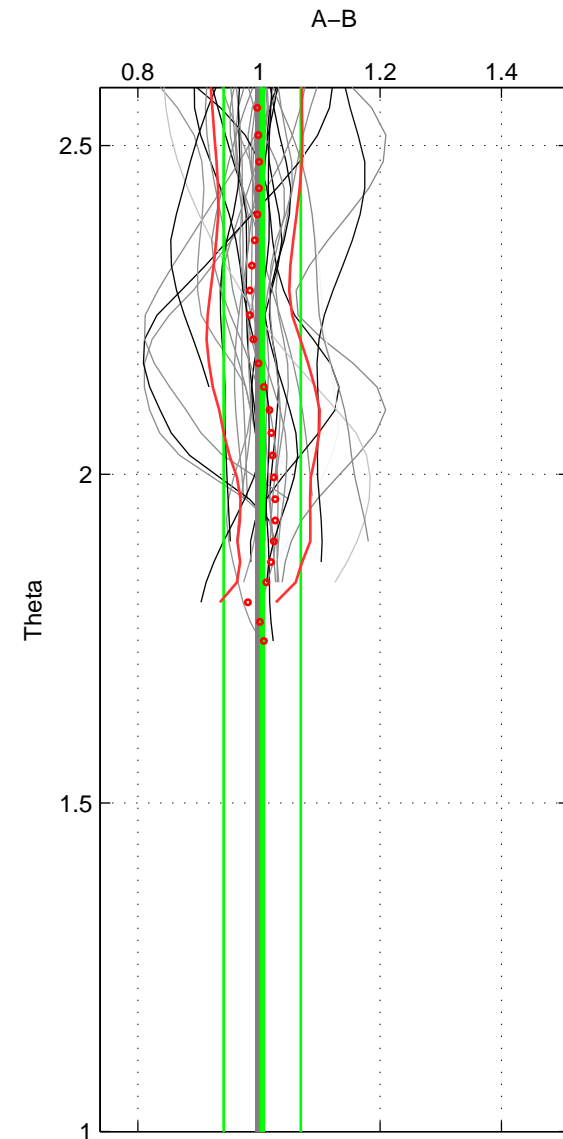

Cruise A (red). Date: Oct 2000 Cruisename: 555-49HG20000912

Cruise B (blue). Date: Jul 2002 Cruisename: 697-49UP20020620

\*\*\* "Favourite" values are means of spaces 1 2.

	Offset	O.StDev	Ratio	R.Stdev	Rating
SIGMA:	0.850	3.200	1.023	0.065	4
THETA:	0.118	3.107	1.005	0.064	4
DEPTH:	2.000	1.958	1.037	0.029	3
FAV.:	0.484	3.153	1.014	0.064	4

Profiles of A: 11  
 Profiles of B: 25  
 Diff profs : 34  
 WMoffset (A-B): 0.85034  
 WMoffset stdev: 3.2004  
 WMratio (A/B): 1.0233  
 WMratio stdev: 0.065062

Quality (1-5): 4

Profiles of A: 11  
 Profiles of B: 25  
 Diff profs : 34  
 WMoffset (A-B): 0.11784  
 WMoffset stdev: 3.1066  
 WMratio (A/B): 1.0053  
 WMratio stdev: 0.063556

Quality (1-5): 4

Profiles of A: 11  
 Profiles of B: 25  
 Diff profs : 34  
 WMoffset (A-B): 2.0002  
 WMoffset stdev: 1.9578  
 WMratio (A/B): 1.0365  
 WMratio stdev: 0.029079

Quality (1-5): 3

Please note that statistics are bad.