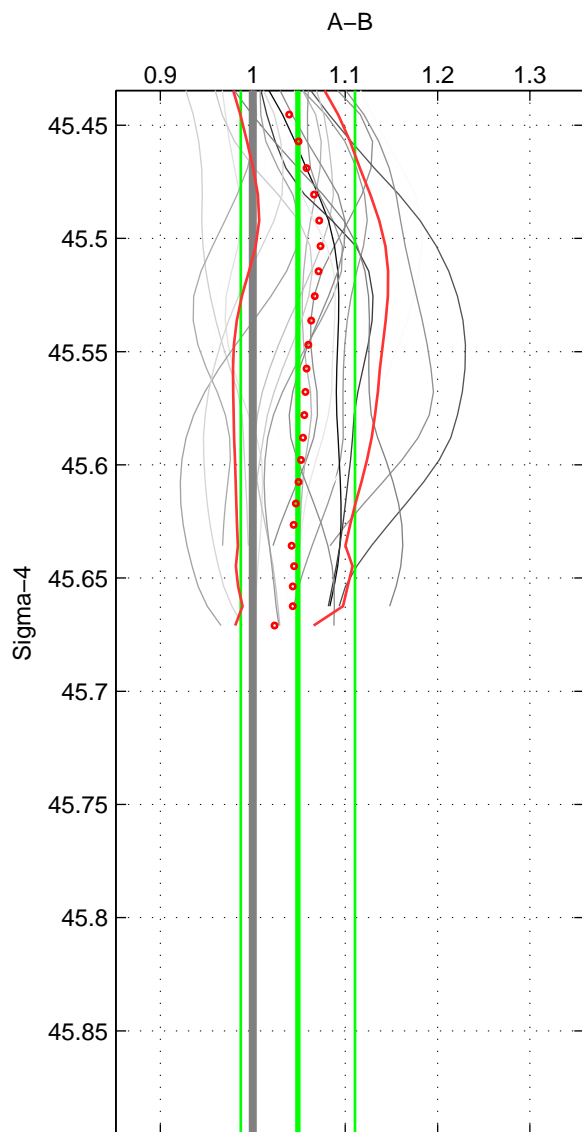

Cruise A (red). Date: Jul 2004 Cruisename: 476-318M20040615

Cruise B (blue). Date: Jul 2005 Cruisename: 669-49UF20050615

\*\*\* "Favourite" values are means of spaces 1 2.

	Offset	O.StDev	Ratio	R.Stdev	Rating
SIGMA:	2.579	3.216	1.049	0.062	4
THETA:	3.091	3.634	1.061	0.072	4
DEPTH:	3.694	1.400	1.069	0.023	3
FAV.:	2.835	3.425	1.055	0.067	4

Profiles of A: 10  
 Profiles of B: 3  
 Diff profs : 20  
 WMoffset (A-B): 2.5787  
 WMoffset stdev: 3.216  
 WMratio (A/B): 1.0488  
 WMratio stdev: 0.061915

Quality (1-5): 4

Profiles of A: 10  
 Profiles of B: 3  
 Diff profs : 20  
 WMoffset (A-B): 3.0911  
 WMoffset stdev: 3.6338  
 WMratio (A/B): 1.061  
 WMratio stdev: 0.071927

Quality (1-5): 4

Profiles of A: 10  
 Profiles of B: 3  
 Diff profs : 20  
 WMoffset (A-B): 3.6937  
 WMoffset stdev: 1.3999  
 WMratio (A/B): 1.0692  
 WMratio stdev: 0.022755

Quality (1-5): 3

Please note that statistics are bad.