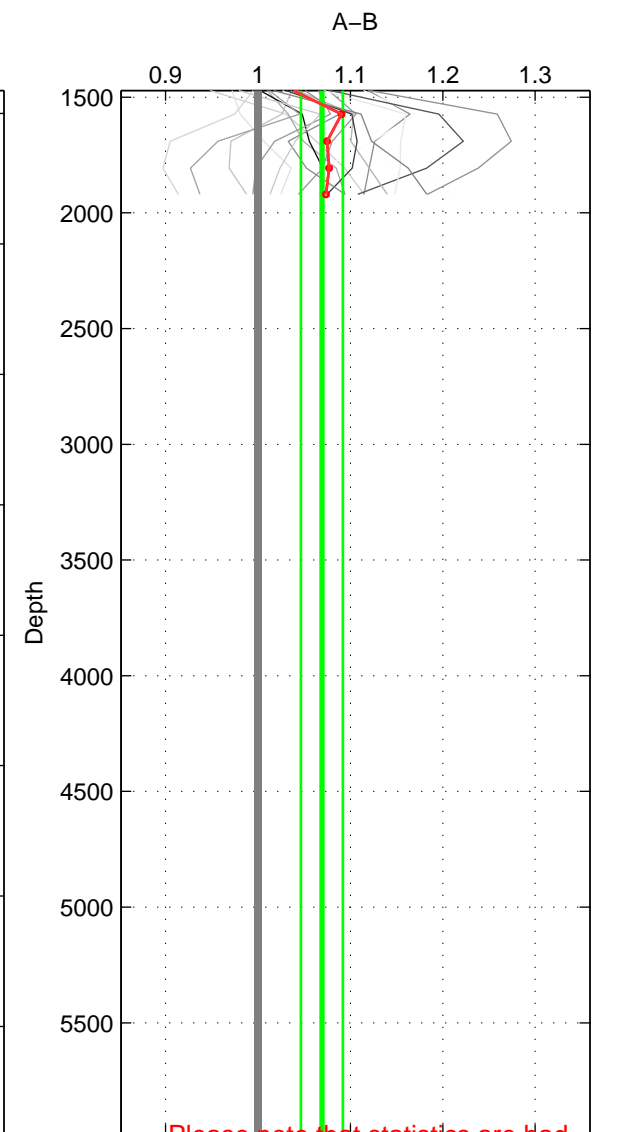

Cruise A (red). Date: Jul 2004 Cruisename: 476-318M20040615

Cruise B (blue). Date: Jul 2005 Cruisename: 669-49UF20050615

\*\*\* "Favourite" values are means of spaces 1 2.

	Offset	O.StDev	Ratio	R.Stdev	Rating
SIGMA:	2.579	3.216	1.049	0.062	4
THETA:	3.091	3.634	1.061	0.072	4
DEPTH:	3.694	1.400	1.069	0.023	3
FAV.:	2.835	3.425	1.055	0.067	4

Profiles of A: 10  
 Profiles of B: 3  
 Diff profs : 20  
 WMoffset (A-B): 2.5787  
 WMoffset stdev: 3.216  
 WMratio (A/B): 1.0488  
 WMratio stdev: 0.061915

Quality (1-5): 4

Profiles of A: 10  
 Profiles of B: 3  
 Diff profs : 20  
 WMoffset (A-B): 3.0911  
 WMoffset stdev: 3.6338  
 WMratio (A/B): 1.061  
 WMratio stdev: 0.071927

Quality (1-5): 4

Profiles of A: 10  
 Profiles of B: 3  
 Diff profs : 20  
 WMoffset (A-B): 3.6937  
 WMoffset stdev: 1.3999  
 WMratio (A/B): 1.0692  
 WMratio stdev: 0.022755

Quality (1-5): 3

Please note that statistics are bad.