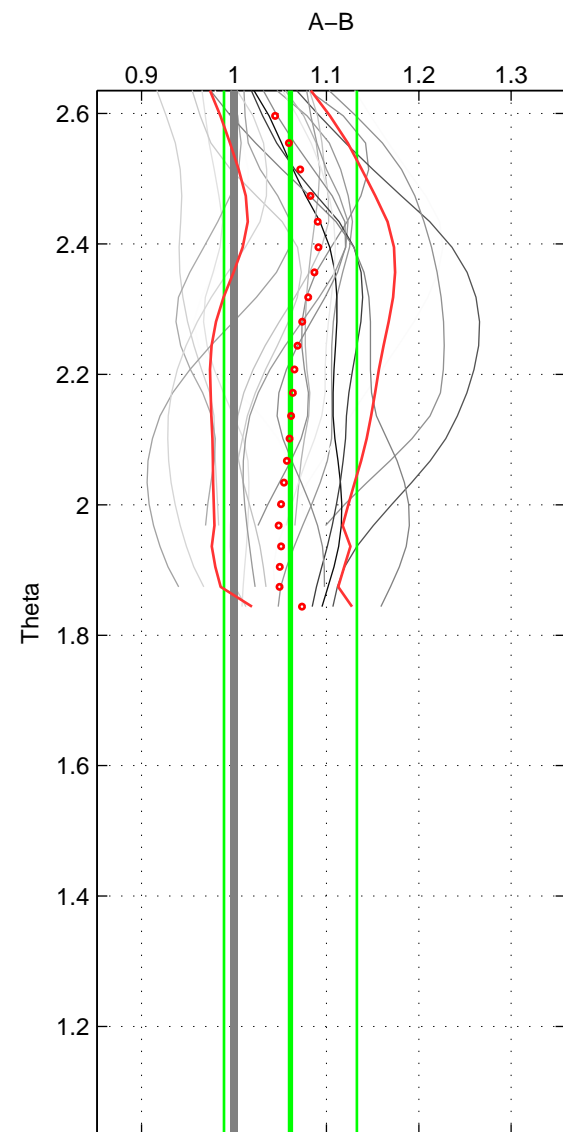

Cruise A (red). Date: Jul 2004 Cruisename: 476-318M20040615

Cruise B (blue). Date: Jul 2005 Cruisename: 669-49UF20050615

\*\*\* "Favourite" values are means of spaces 1 2.

	Offset	O.StDev	Ratio	R.Stdev	Rating
SIGMA:	2.579	3.216	1.049	0.062	4
THETA:	3.091	3.634	1.061	0.072	4
DEPTH:	3.694	1.400	1.069	0.023	3
FAV.:	2.835	3.425	1.055	0.067	4

Profiles of A: 10  
 Profiles of B: 3  
 Diff profs : 20  
 WMoffset (A-B): 2.5787  
 WMoffset stdev: 3.216  
 WMratio (A/B): 1.0488  
 WMratio stdev: 0.061915

Quality (1-5): 4

Profiles of A: 10  
 Profiles of B: 3  
 Diff profs : 20  
 WMoffset (A-B): 3.0911  
 WMoffset stdev: 3.6338  
 WMratio (A/B): 1.061  
 WMratio stdev: 0.071927

Quality (1-5): 4

Profiles of A: 10  
 Profiles of B: 3  
 Diff profs : 20  
 WMoffset (A-B): 3.6937  
 WMoffset stdev: 1.3999  
 WMratio (A/B): 1.0692  
 WMratio stdev: 0.022755

Quality (1-5): 3

Please note that statistics are bad.