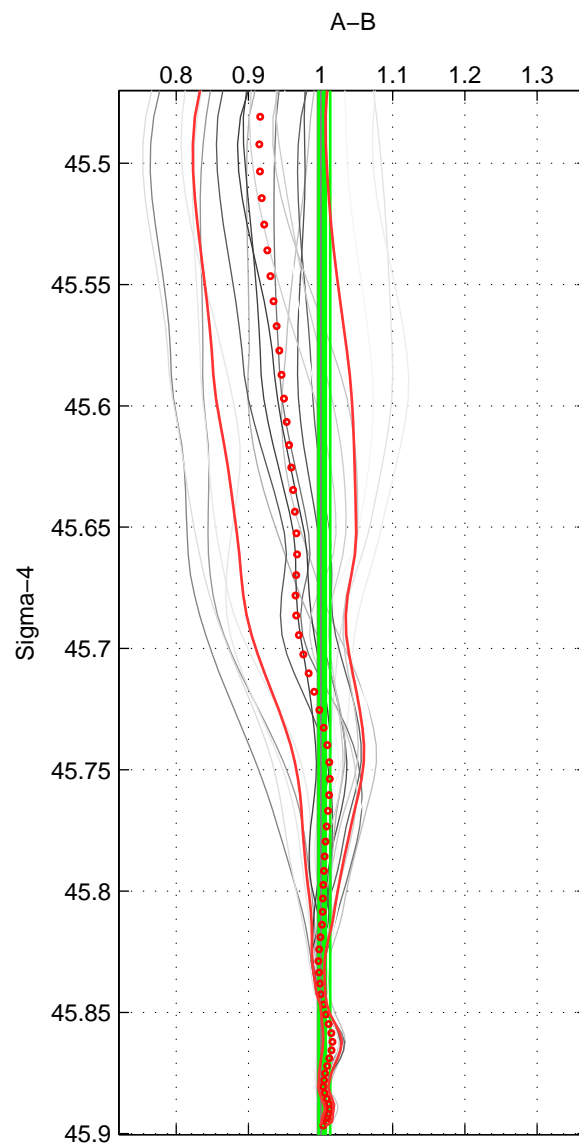

Cruise A (red). Date: Jan 1994 Cruisename: 576-49K619940107

Cruise B (blue). Date: Jun 2005 Cruisename: 605-49NZ20050525

*** "Favourite" values are means of spaces 1 2 3.

| | Offset | O.StDev | Ratio | R.Stdev | Rating |
|--------|--------|---------|-------|---------|--------|
| SIGMA: | 0.661 | 1.323 | 1.005 | 0.008 | 5 |
| THETA: | 0.538 | 1.091 | 1.004 | 0.006 | 5 |
| DEPTH: | 1.340 | 1.121 | 1.009 | 0.007 | 5 |
| FAV.: | 0.846 | 1.178 | 1.006 | 0.007 | 5 |

Profiles of A: 4
 Profiles of B: 6
 Diff profs : 20
 WMoffset (A-B): 0.66137
 WMoffset stdev: 1.3227
 WMratio (A/B): 1.0053
 WMratio stdev: 0.0079689

Quality (1-5): 5

Profiles of A: 4
 Profiles of B: 6
 Diff profs : 20
 WMoffset (A-B): 0.53783
 WMoffset stdev: 1.0912
 WMratio (A/B): 1.0039
 WMratio stdev: 0.0063808

Quality (1-5): 5

Profiles of A: 4
 Profiles of B: 6
 Diff profs : 20
 WMoffset (A-B): 1.34
 WMoffset stdev: 1.1214
 WMratio (A/B): 1.0085
 WMratio stdev: 0.0069078

Quality (1-5): 5