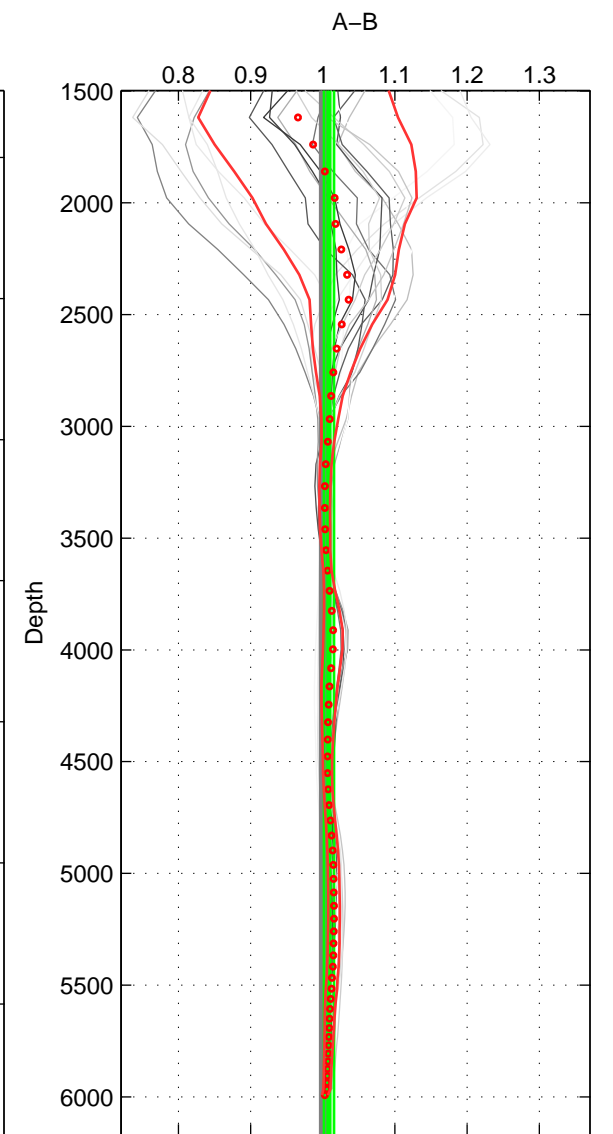

Cruise A (red). Date: Jan 1994 Cruisename: 576-49K619940107

Cruise B (blue). Date: Jun 2005 Cruisename: 605-49NZ20050525

*** "Favourite" values are means of spaces 1 2 3.

| | Offset | O.StDev | Ratio | R.Stdev | Rating |
|--------|--------|---------|-------|---------|--------|
| SIGMA: | 0.661 | 1.323 | 1.005 | 0.008 | 5 |
| THETA: | 0.538 | 1.091 | 1.004 | 0.006 | 5 |
| DEPTH: | 1.340 | 1.121 | 1.009 | 0.007 | 5 |
| FAV.: | 0.846 | 1.178 | 1.006 | 0.007 | 5 |

Profiles of A: 4
 Profiles of B: 6
 Diff profs : 20
 WMoffset (A-B): 0.66137
 WMoffset stdev: 1.3227
 WMratio (A/B): 1.0053
 WMratio stdev: 0.0079689

Quality (1-5): 5

Profiles of A: 4
 Profiles of B: 6
 Diff profs : 20
 WMoffset (A-B): 0.53783
 WMoffset stdev: 1.0912
 WMratio (A/B): 1.0039
 WMratio stdev: 0.0063808

Quality (1-5): 5

Profiles of A: 4
 Profiles of B: 6
 Diff profs : 20
 WMoffset (A-B): 1.34
 WMoffset stdev: 1.1214
 WMratio (A/B): 1.0085
 WMratio stdev: 0.0069078

Quality (1-5): 5