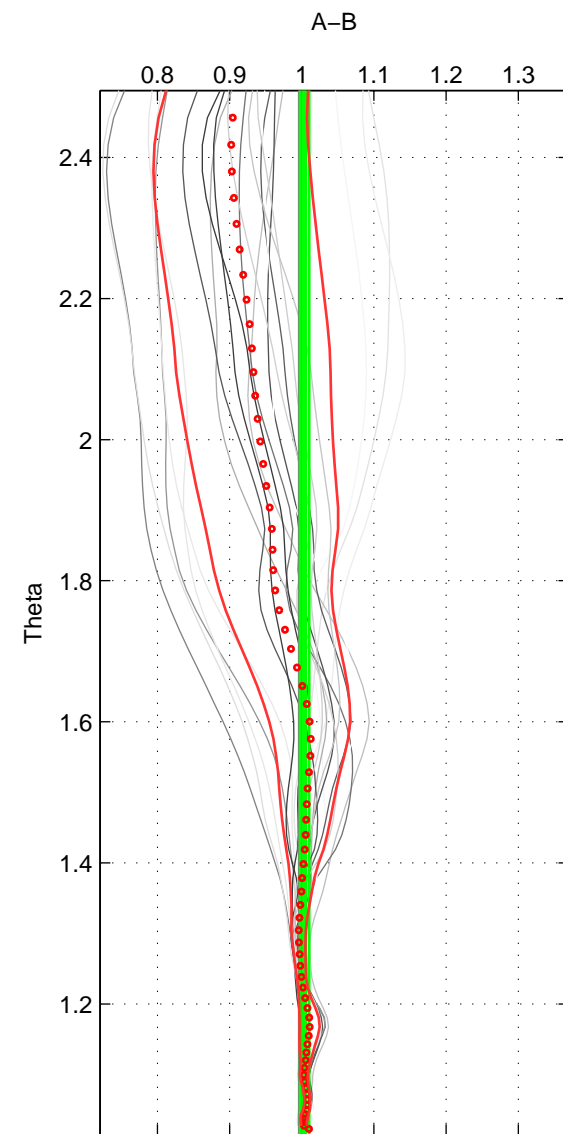

Cruise A (red). Date: Jan 1994 Cruisename: 576-49K619940107

Cruise B (blue). Date: Jun 2005 Cruisename: 605-49NZ20050525

*** "Favourite" values are means of spaces 1 2 3.

| | Offset | O.StDev | Ratio | R.Stdev | Rating |
|--------|--------|---------|-------|---------|--------|
| SIGMA: | 0.661 | 1.323 | 1.005 | 0.008 | 5 |
| THETA: | 0.538 | 1.091 | 1.004 | 0.006 | 5 |
| DEPTH: | 1.340 | 1.121 | 1.009 | 0.007 | 5 |
| FAV.: | 0.846 | 1.178 | 1.006 | 0.007 | 5 |

Profiles of A: 4
 Profiles of B: 6
 Diff profs : 20
 WMoffset (A-B): 0.66137
 WMoffset stdev: 1.3227
 WMratio (A/B): 1.0053
 WMratio stdev: 0.0079689

Quality (1-5): 5

Profiles of A: 4
 Profiles of B: 6
 Diff profs : 20
 WMoffset (A-B): 0.53783
 WMoffset stdev: 1.0912
 WMratio (A/B): 1.0039
 WMratio stdev: 0.0063808

Quality (1-5): 5

Profiles of A: 4
 Profiles of B: 6
 Diff profs : 20
 WMoffset (A-B): 1.34
 WMoffset stdev: 1.1214
 WMratio (A/B): 1.0085
 WMratio stdev: 0.0069078

Quality (1-5): 5