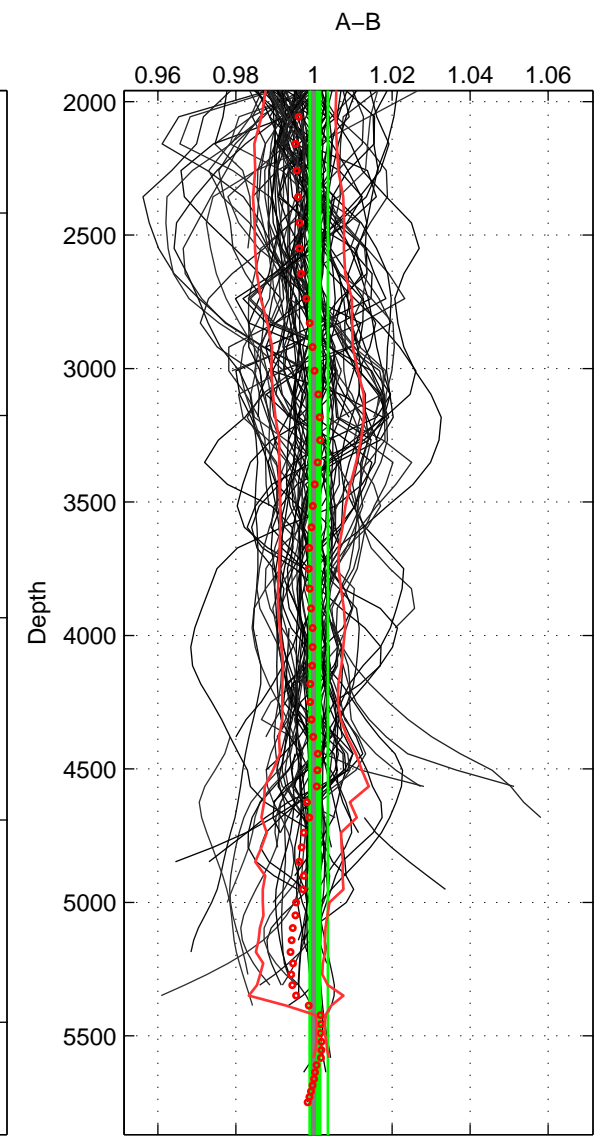

Cruise A (red). Date: Jul 1997 Cruisename: 229-316N19970717

Cruise B (blue). Date: Oct 2003 Cruisename: 233-316N20030922

*** "Favourite" values are means of spaces 1 2 3.

	Offset	O.StDev	Ratio	R.Stdev	Rating
SIGMA:	1.091	0.924	1.004	0.004	5
THETA:	0.707	0.819	1.003	0.003	5
DEPTH:	0.315	0.581	1.001	0.002	5
FAV.:	0.704	0.775	1.003	0.003	5

Profiles of A: 59
 Profiles of B: 58
 Diff profs: 96
 WMoffset (A-B): 1.0911
 WMoffset stdev: 0.92423
 WMratio (A/B): 1.0043
 WMratio stdev: 0.0038122

Quality (1-5): 5

Profiles of A: 59
 Profiles of B: 57
 Diff profs: 95
 WMoffset (A-B): 0.70678
 WMoffset stdev: 0.8188
 WMratio (A/B): 1.0028
 WMratio stdev: 0.0033681

Quality (1-5): 5

Profiles of A: 59
 Profiles of B: 57
 Diff profs: 95
 WMoffset (A-B): 0.31468
 WMoffset stdev: 0.58068
 WMratio (A/B): 1.0012
 WMratio stdev: 0.0023223

Quality (1-5): 5