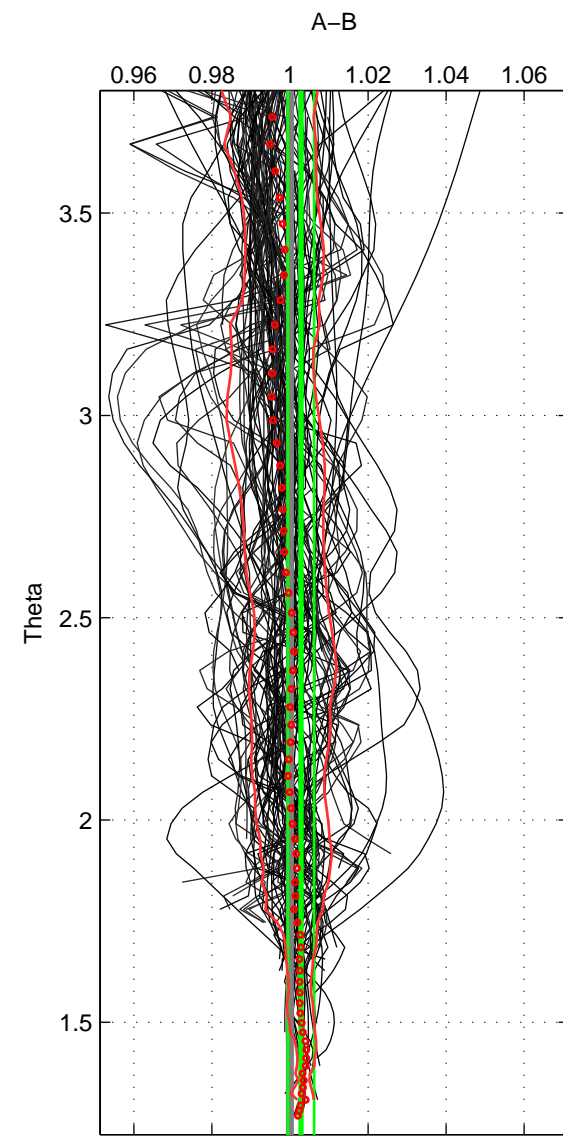

Cruise A (red). Date: Jul 1997 Cruisename: 229-316N19970717

Cruise B (blue). Date: Oct 2003 Cruisename: 233-316N20030922

*** "Favourite" values are means of spaces 1 2 3.

	Offset	O.StDev	Ratio	R.Stdev	Rating
SIGMA:	1.091	0.924	1.004	0.004	5
THETA:	0.707	0.819	1.003	0.003	5
DEPTH:	0.315	0.581	1.001	0.002	5
FAV.:	0.704	0.775	1.003	0.003	5

Profiles of A: 59
 Profiles of B: 58
 Diff profs: 96
 WMoffset (A-B): 1.0911
 WMoffset stdev: 0.92423
 WMratio (A/B): 1.0043
 WMratio stdev: 0.0038122

Quality (1-5): 5

Profiles of A: 59
 Profiles of B: 57
 Diff profs: 95
 WMoffset (A-B): 0.70678
 WMoffset stdev: 0.8188
 WMratio (A/B): 1.0028
 WMratio stdev: 0.0033681

Quality (1-5): 5

Profiles of A: 59
 Profiles of B: 57
 Diff profs: 95
 WMoffset (A-B): 0.31468
 WMoffset stdev: 0.58068
 WMratio (A/B): 1.0012
 WMratio stdev: 0.0023223

Quality (1-5): 5