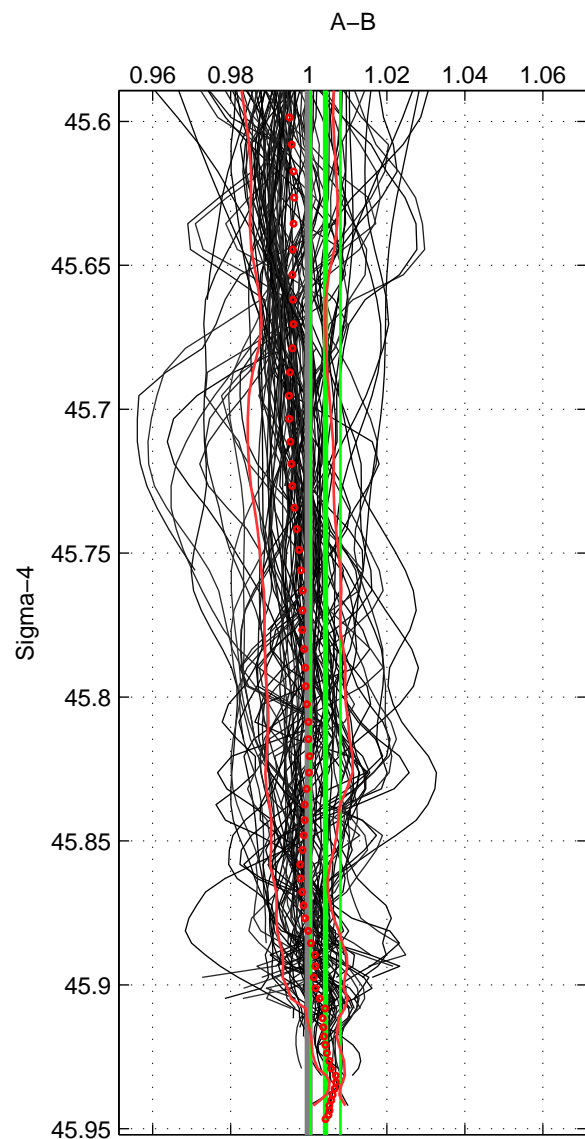

Cruise A (red). Date: Jul 1997 Cruisename: 229-316N19970717

Cruise B (blue). Date: Oct 2003 Cruisename: 233-316N20030922

*** "Favourite" values are means of spaces 1 2 3.

	Offset	O.StDev	Ratio	R.Stdev	Rating
SIGMA:	1.091	0.924	1.004	0.004	5
THETA:	0.707	0.819	1.003	0.003	5
DEPTH:	0.315	0.581	1.001	0.002	5
FAV.:	0.704	0.775	1.003	0.003	5

Profiles of A: 59
 Profiles of B: 58
 Diff profs: 96
 WMoffset (A-B): 1.0911
 WMoffset stdev: 0.92423
 WMratio (A/B): 1.0043
 WMratio stdev: 0.0038122

Quality (1-5): 5

Profiles of A: 59
 Profiles of B: 57
 Diff profs: 95
 WMoffset (A-B): 0.70678
 WMoffset stdev: 0.8188
 WMratio (A/B): 1.0028
 WMratio stdev: 0.0033681

Quality (1-5): 5

Profiles of A: 59
 Profiles of B: 57
 Diff profs: 95
 WMoffset (A-B): 0.31468
 WMoffset stdev: 0.58068
 WMratio (A/B): 1.0012
 WMratio stdev: 0.0023223

Quality (1-5): 5