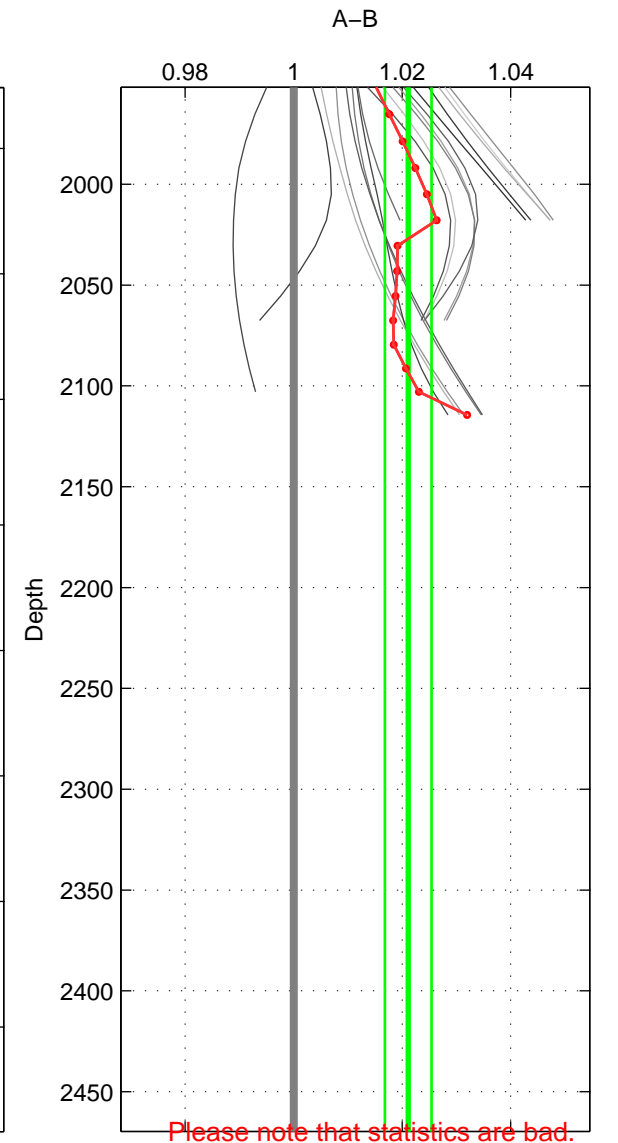

Cruise A (red). Date: Aug 1997 Cruisename: 63-34AR19970805

Cruise B (blue). Date: Apr 1991 Cruisename: 297-64TR19910408

*** "Favourite" values are means of spaces 1 2.

	Offset	O.StDev	Ratio	R.Stdev	Rating
SIGMA	2.874	1.472	1.010	0.005	4
THETA	1.020	0.757	1.004	0.003	4
DEPTH	5.749	1.171	1.021	0.004	2
FAV.	1.947	1.114	1.007	0.004	4

Profiles of A: 3
 Profiles of B: 7
 Diff profs : 21
 WMoffset (A-B): 2.8736
 WMoffset stdev: 1.4717
 WMratio (A/B): 1.0105
 WMratio stdev: 0.0054159

Quality (1-5): 4

Profiles of A: 3
 Profiles of B: 7
 Diff profs : 21
 WMoffset (A-B): 1.02
 WMoffset stdev: 0.75706
 WMratio (A/B): 1.0036
 WMratio stdev: 0.0026985

Quality (1-5): 4

Profiles of A: 3
 Profiles of B: 6
 Diff profs : 18
 WMoffset (A-B): 5.7485
 WMoffset stdev: 1.1708
 WMratio (A/B): 1.0211
 WMratio stdev: 0.0042958

Quality (1-5): 2

Please note that statistics are bad.