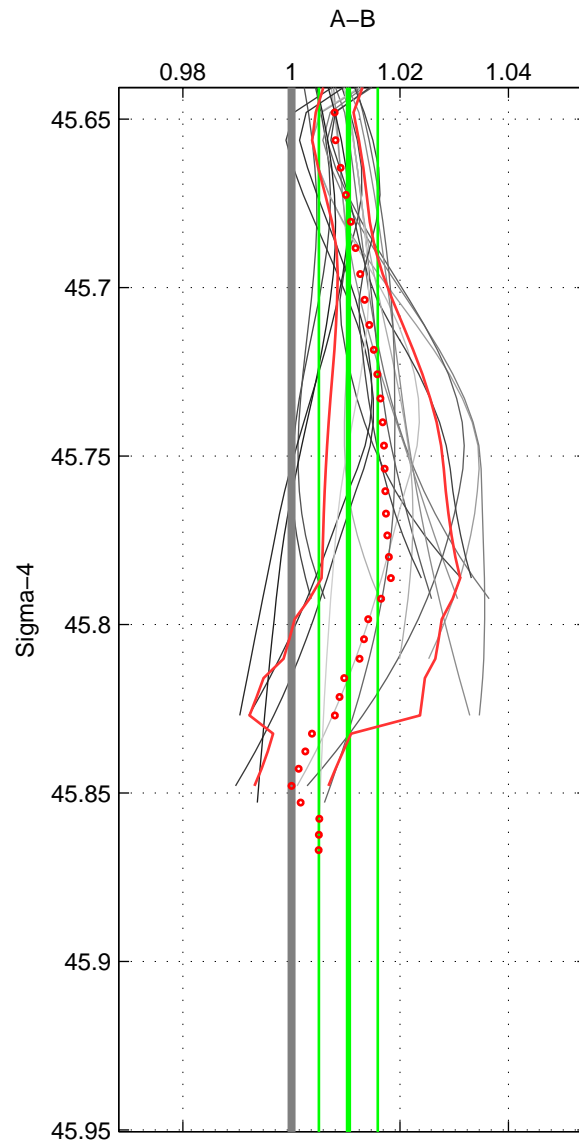

Cruise A (red). Date: Aug 1997 Cruisename: 63-34AR19970805

Cruise B (blue). Date: Apr 1991 Cruisename: 297-64TR19910408

*** "Favourite" values are means of spaces 1 2.

	Offset	O.StDev	Ratio	R.Stdev	Rating
SIGMA	2.874	1.472	1.010	0.005	4
THETA	1.020	0.757	1.004	0.003	4
DEPTH	5.749	1.171	1.021	0.004	2
FAV.	1.947	1.114	1.007	0.004	4

Profiles of A: 3
 Profiles of B: 7
 Diff profs : 21
 WMoffset (A-B): 2.8736
 WMoffset stdev: 1.4717
 WMratio (A/B): 1.0105
 WMratio stdev: 0.0054159

Quality (1-5): 4

Profiles of A: 3
 Profiles of B: 7
 Diff profs : 21
 WMoffset (A-B): 1.02
 WMoffset stdev: 0.75706
 WMratio (A/B): 1.0036
 WMratio stdev: 0.0026985

Quality (1-5): 4

Profiles of A: 3
 Profiles of B: 6
 Diff profs : 18
 WMoffset (A-B): 5.7485
 WMoffset stdev: 1.1708
 WMratio (A/B): 1.0211
 WMratio stdev: 0.0042958

Quality (1-5): 2

Please note that statistics are bad.