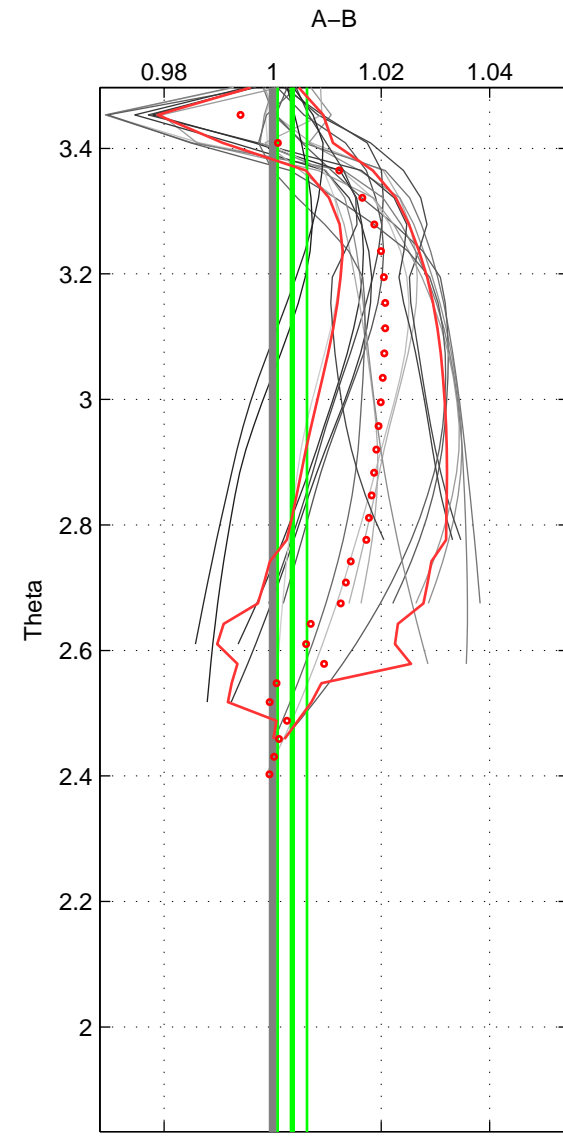

Cruise A (red). Date: Aug 1997 Cruisename: 63-34AR19970805

Cruise B (blue). Date: Apr 1991 Cruisename: 297-64TR19910408

*** "Favourite" values are means of spaces 1 2.

	Offset	O.StDev	Ratio	R.Stdev	Rating
SIGMA	2.874	1.472	1.010	0.005	4
THETA	1.020	0.757	1.004	0.003	4
DEPTH	5.749	1.171	1.021	0.004	2
FAV.	1.947	1.114	1.007	0.004	4

Profiles of A: 3
 Profiles of B: 7
 Diff profs : 21
 WMoffset (A-B): 2.8736
 WMoffset stdev: 1.4717
 WMratio (A/B): 1.0105
 WMratio stdev: 0.0054159

Quality (1-5): 4

Profiles of A: 3
 Profiles of B: 7
 Diff profs : 21
 WMoffset (A-B): 1.02
 WMoffset stdev: 0.75706
 WMratio (A/B): 1.0036
 WMratio stdev: 0.0026985

Quality (1-5): 4

Profiles of A: 3
 Profiles of B: 6
 Diff profs : 18
 WMoffset (A-B): 5.7485
 WMoffset stdev: 1.1708
 WMratio (A/B): 1.0211
 WMratio stdev: 0.0042958

Quality (1-5): 2

Please note that statistics are bad.