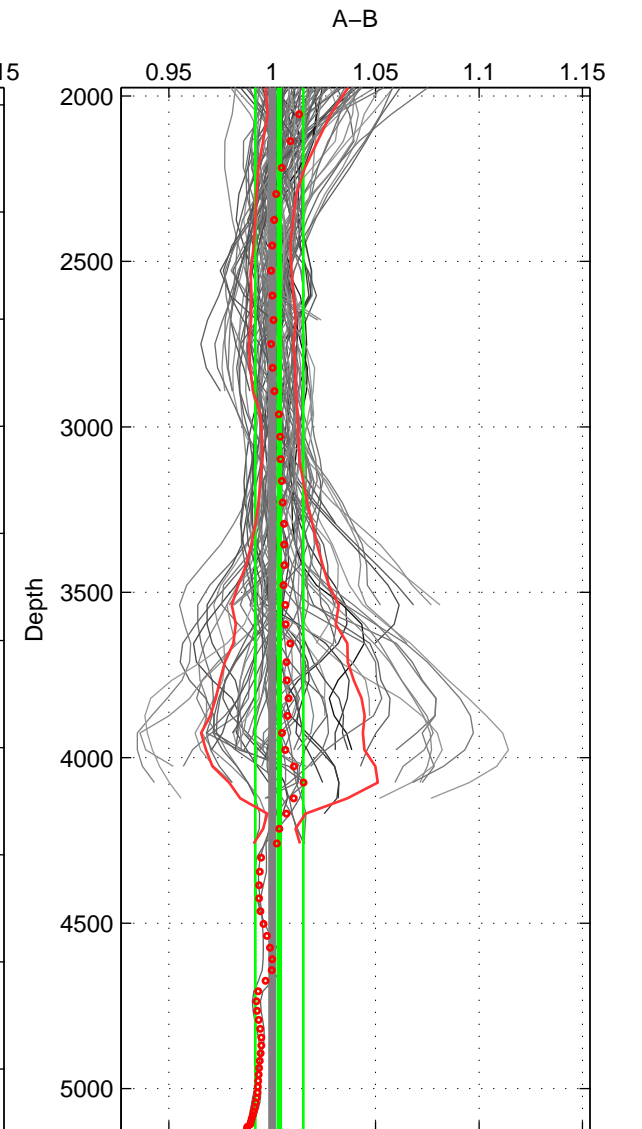

Cruise A (red). Date: Aug 1995 Cruisename: 351-316N19950715  
 Cruise B (blue). Date: Dec 1995 Cruisename: 354-316N19951202

\*\*\* "Favourite" values are means of spaces 1 2 3.

	Offset	O.StDev	Ratio	R.Stdev	Rating
SIGMA:	0.771	0.324	1.004	0.002	5
THETA:	0.817	0.556	1.004	0.003	5
DEPTH:	0.539	1.867	1.003	0.012	5
FAV.:	0.709	0.916	1.004	0.005	5

Profiles of A: 18  
 Profiles of B: 14  
 Diff profs : 100  
 WMoffset (A-B): 0.77104  
 WMoffset stdev: 0.32368  
 WMratio (A/B): 1.0039  
 WMratio stdev: 0.0015551

Quality (1-5): 5

Profiles of A: 18  
 Profiles of B: 14  
 Diff profs : 100  
 WMoffset (A-B): 0.81737  
 WMoffset stdev: 0.55633  
 WMratio (A/B): 1.0043  
 WMratio stdev: 0.002853

Quality (1-5): 5

Profiles of A: 18  
 Profiles of B: 14  
 Diff profs : 100  
 WMoffset (A-B): 0.53879  
 WMoffset stdev: 1.8673  
 WMratio (A/B): 1.0034  
 WMratio stdev: 0.011577

Quality (1-5): 5