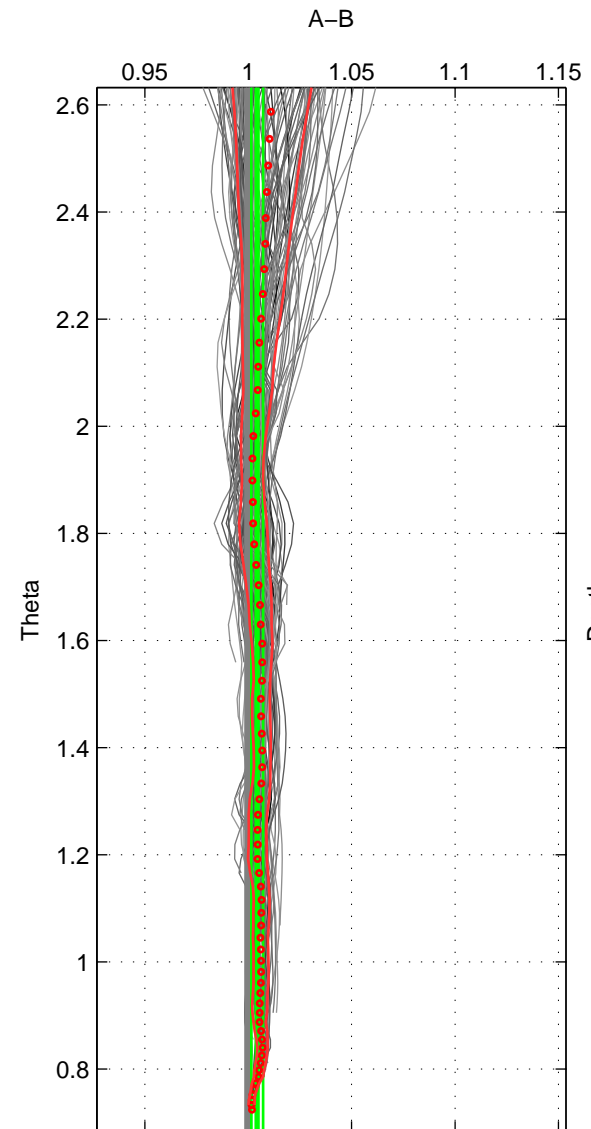

Cruise A (red). Date: Aug 1995 Cruisename: 351-316N19950715  
 Cruise B (blue). Date: Dec 1995 Cruisename: 354-316N19951202

\*\*\* "Favourite" values are means of spaces 1 2 3.

	Offset	O.StDev	Ratio	R.Stdev	Rating
SIGMA:	0.771	0.324	1.004	0.002	5
THETA:	0.817	0.556	1.004	0.003	5
DEPTH:	0.539	1.867	1.003	0.012	5
FAV.:	0.709	0.916	1.004	0.005	5

Profiles of A: 18  
 Profiles of B: 14  
 Diff profs : 100  
 WMoffset (A-B): 0.77104  
 WMoffset stdev: 0.32368  
 WMratio (A/B): 1.0039  
 WMratio stdev: 0.0015551

Quality (1-5): 5

Profiles of A: 18  
 Profiles of B: 14  
 Diff profs : 100  
 WMoffset (A-B): 0.81737  
 WMoffset stdev: 0.55633  
 WMratio (A/B): 1.0043  
 WMratio stdev: 0.002853

Quality (1-5): 5

Profiles of A: 18  
 Profiles of B: 14  
 Diff profs : 100  
 WMoffset (A-B): 0.53879  
 WMoffset stdev: 1.8673  
 WMratio (A/B): 1.0034  
 WMratio stdev: 0.011577

Quality (1-5): 5