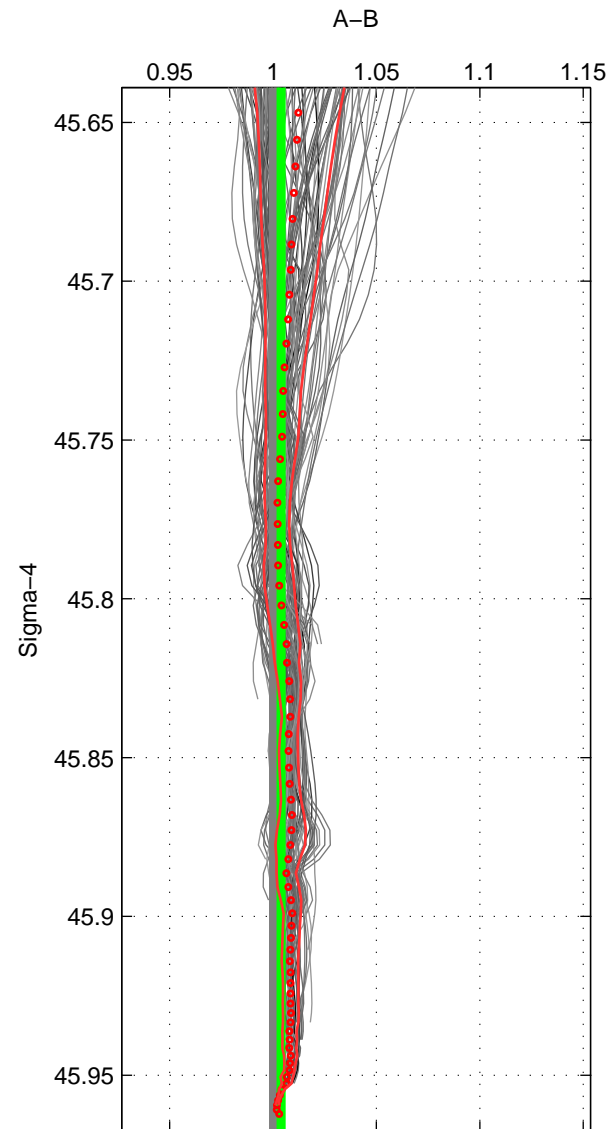

Cruise A (red). Date: Aug 1995 Cruisename: 351-316N19950715  
 Cruise B (blue). Date: Dec 1995 Cruisename: 354-316N19951202

\*\*\* "Favourite" values are means of spaces 1 2 3.

	Offset	O.StDev	Ratio	R.Stdev	Rating
SIGMA:	0.771	0.324	1.004	0.002	5
THETA:	0.817	0.556	1.004	0.003	5
DEPTH:	0.539	1.867	1.003	0.012	5
FAV.:	0.709	0.916	1.004	0.005	5

Profiles of A: 18  
 Profiles of B: 14  
 Diff profs : 100  
 WMoffset (A-B): 0.77104  
 WMoffset stdev: 0.32368  
 WMratio (A/B): 1.0039  
 WMratio stdev: 0.0015551

Quality (1-5): 5

Profiles of A: 18  
 Profiles of B: 14  
 Diff profs : 100  
 WMoffset (A-B): 0.81737  
 WMoffset stdev: 0.55633  
 WMratio (A/B): 1.0043  
 WMratio stdev: 0.002853

Quality (1-5): 5

Profiles of A: 18  
 Profiles of B: 14  
 Diff profs : 100  
 WMoffset (A-B): 0.53879  
 WMoffset stdev: 1.8673  
 WMratio (A/B): 1.0034  
 WMratio stdev: 0.011577

Quality (1-5): 5