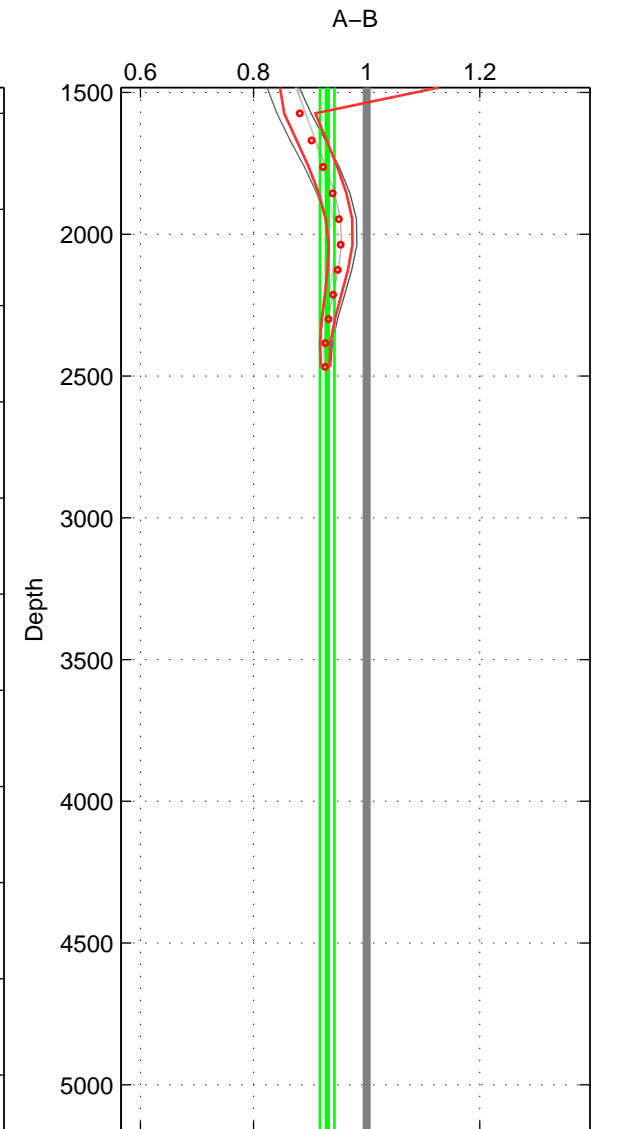

Cruise A (red). Date: Mar 1989 Cruisename: 507-32MW19890206

Cruise B (blue). Date: Apr 1992 Cruisename: 512-33MW19920227

\*\*\* "Favourite" values are those of space 2.

	Offset	O.StDev	Ratio	R.Stdev	Rating
SIGMA:	-7.962	1.352	0.929	0.012	3
THETA:	1.931	2.096	1.016	0.013	4
DEPTH:	-8.250	1.577	0.930	0.013	2
FAV. :	1.931	2.096	1.016	0.013	4

Profiles of A: 12  
 Profiles of B: 3  
 Diff profs : 12  
 WMoffset (A-B): -7.9621  
 WMoffset stdev: 1.3519  
 WMratio (A/B): 0.92904  
 WMratio stdev: 0.011602

Quality (1-5): 3

Profiles of A: 12  
 Profiles of B: 3  
 Diff profs : 12  
 WMoffset (A-B): 1.9308  
 WMoffset stdev: 2.0955  
 WMratio (A/B): 1.016  
 WMratio stdev: 0.013286

Quality (1-5): 4

Profiles of A: 12  
 Profiles of B: 2  
 Diff profs : 8  
 WMoffset (A-B): -8.25  
 WMoffset stdev: 1.5766  
 WMratio (A/B): 0.9304  
 WMratio stdev: 0.012826

Quality (1-5): 2