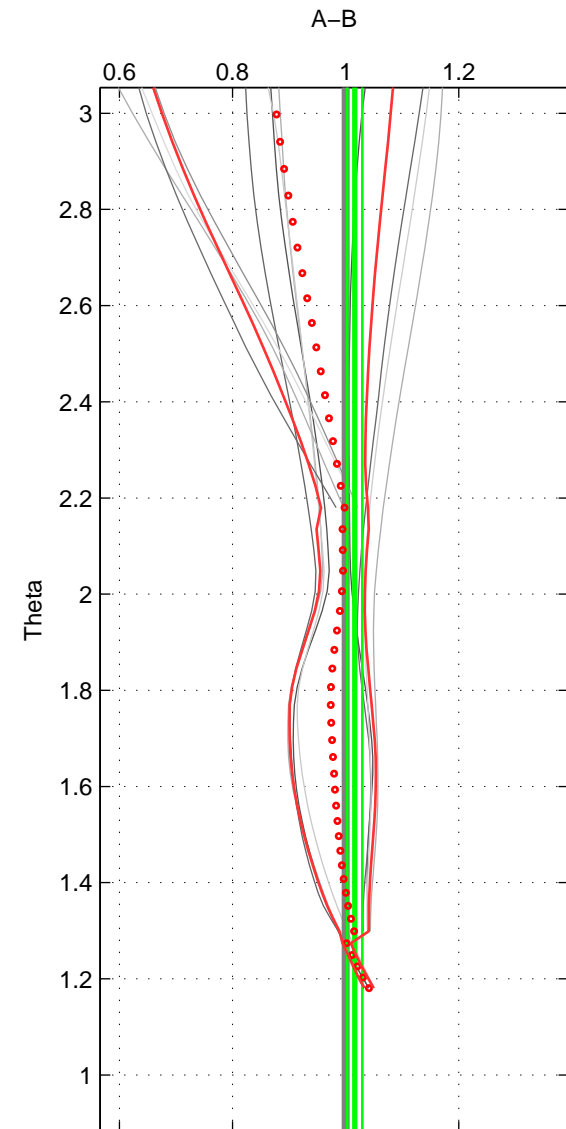

Cruise A (red). Date: Mar 1989 Cruisename: 507-32MW19890206

Cruise B (blue). Date: Apr 1992 Cruisename: 512-33MW19920227

\*\*\* "Favourite" values are those of space 2.

	Offset	O.StDev	Ratio	R.Stdev	Rating
SIGMA:	-7.962	1.352	0.929	0.012	3
THETA:	1.931	2.096	1.016	0.013	4
DEPTH:	-8.250	1.577	0.930	0.013	2
FAV. :	1.931	2.096	1.016	0.013	4

Profiles of A: 12  
 Profiles of B: 3  
 Diff profs : 12  
 WMoffset (A-B): -7.9621  
 WMoffset stdev: 1.3519  
 WMratio (A/B): 0.92904  
 WMratio stdev: 0.011602

Quality (1-5): 3

Profiles of A: 12  
 Profiles of B: 3  
 Diff profs : 12  
 WMoffset (A-B): 1.9308  
 WMoffset stdev: 2.0955  
 WMratio (A/B): 1.016  
 WMratio stdev: 0.013286

Quality (1-5): 4

Profiles of A: 12  
 Profiles of B: 2  
 Diff profs : 8  
 WMoffset (A-B): -8.25  
 WMoffset stdev: 1.5766  
 WMratio (A/B): 0.9304  
 WMratio stdev: 0.012826

Quality (1-5): 2