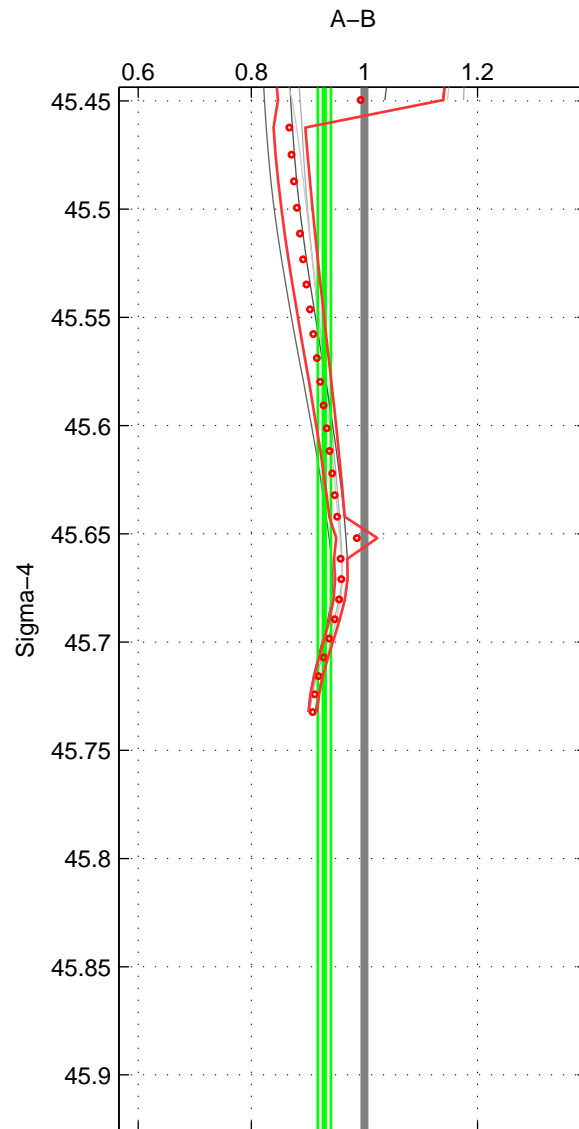

Cruise A (red). Date: Mar 1989 Cruisename: 507-32MW19890206

Cruise B (blue). Date: Apr 1992 Cruisename: 512-33MW19920227

\*\*\* "Favourite" values are those of space 2.

	Offset	O.StDev	Ratio	R.Stdev	Rating
SIGMA:	-7.962	1.352	0.929	0.012	3
THETA:	1.931	2.096	1.016	0.013	4
DEPTH:	-8.250	1.577	0.930	0.013	2
FAV. :	1.931	2.096	1.016	0.013	4

Profiles of A: 12  
 Profiles of B: 3  
 Diff profs : 12  
 WMoffset (A-B): -7.9621  
 WMoffset stdev: 1.3519  
 WMratio (A/B): 0.92904  
 WMratio stdev: 0.011602

Quality (1-5): 3

Profiles of A: 12  
 Profiles of B: 3  
 Diff profs : 12  
 WMoffset (A-B): 1.9308  
 WMoffset stdev: 2.0955  
 WMratio (A/B): 1.016  
 WMratio stdev: 0.013286

Quality (1-5): 4

Profiles of A: 12  
 Profiles of B: 2  
 Diff profs : 8  
 WMoffset (A-B): -8.25  
 WMoffset stdev: 1.5766  
 WMratio (A/B): 0.9304  
 WMratio stdev: 0.012826

Quality (1-5): 2