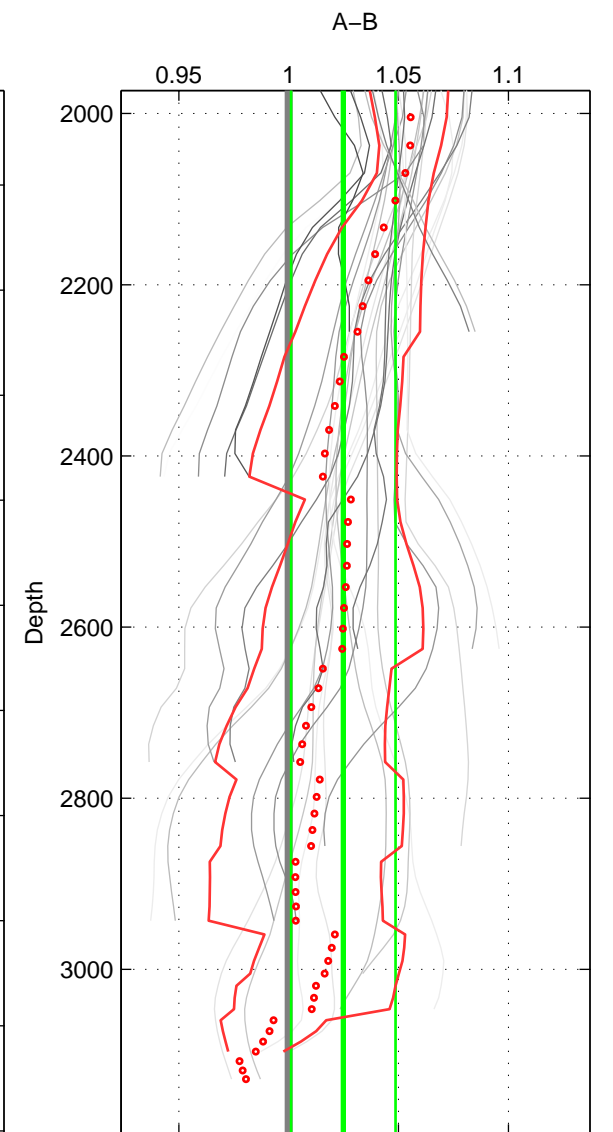

Cruise A (red). Date: Jul 1997 Cruisename: 154-06MT19970707

Cruise B (blue). Date: Apr 1991 Cruisename: 297-64TR19910408

\*\*\* "Favourite" values are means of spaces 1 2 3.

	Offset	O.StDev	Ratio	R.Stdev	Rating
SIGMA:	6.191	1.528	1.020	0.005	4
THETA:	3.564	1.589	1.012	0.005	4
DEPTH:	7.122	6.638	1.025	0.024	4
FAV.:	5.626	3.252	1.019	0.011	4

Profiles of A: 7  
 Profiles of B: 5  
 Diff profs : 28  
 WMoffset (A-B): 6.1912  
 WMoffset stdev: 1.5281  
 WMratio (A/B): 1.02  
 WMratio stdev: 0.0052632

Quality (1-5): 4

Profiles of A: 7  
 Profiles of B: 5  
 Diff profs : 28  
 WMoffset (A-B): 3.5644  
 WMoffset stdev: 1.5885  
 WMratio (A/B): 1.012  
 WMratio stdev: 0.00537

Quality (1-5): 4

Profiles of A: 7  
 Profiles of B: 5  
 Diff profs : 28  
 WMoffset (A-B): 7.1221  
 WMoffset stdev: 6.6381  
 WMratio (A/B): 1.0249  
 WMratio stdev: 0.023766

Quality (1-5): 4