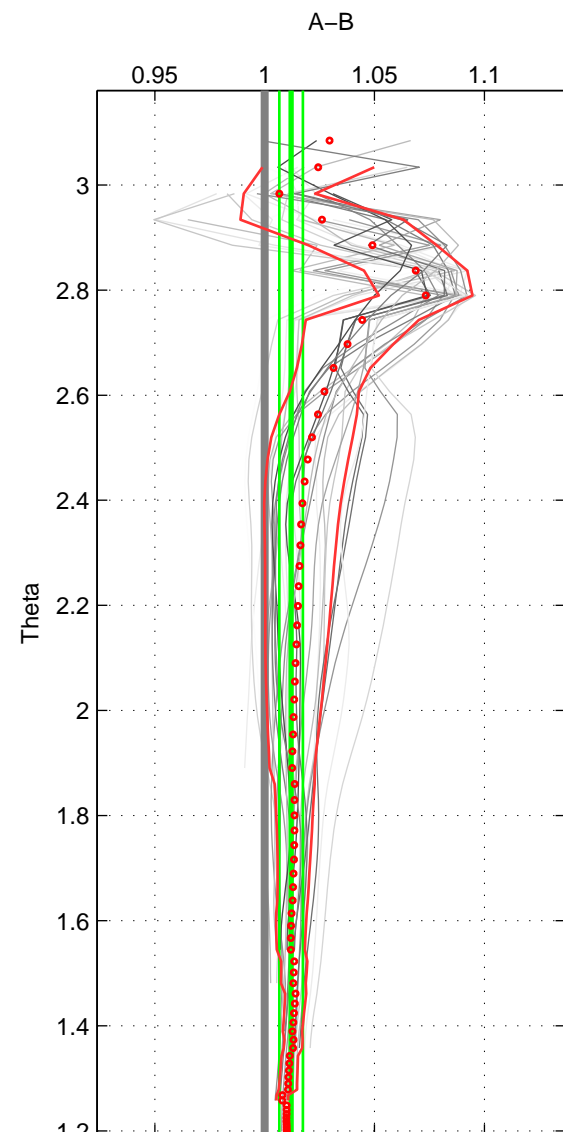

Cruise A (red). Date: Jul 1997 Cruisename: 154-06MT19970707

Cruise B (blue). Date: Apr 1991 Cruisename: 297-64TR19910408

\*\*\* "Favourite" values are means of spaces 1 2 3.

	Offset	O.StDev	Ratio	R.Stdev	Rating
SIGMA:	6.191	1.528	1.020	0.005	4
THETA:	3.564	1.589	1.012	0.005	4
DEPTH:	7.122	6.638	1.025	0.024	4
FAV.:	5.626	3.252	1.019	0.011	4

Profiles of A: 7  
 Profiles of B: 5  
 Diff profs : 28  
 WMoffset (A-B): 6.1912  
 WMoffset stdev: 1.5281  
 WMratio (A/B): 1.02  
 WMratio stdev: 0.0052632

Quality (1-5): 4

Profiles of A: 7  
 Profiles of B: 5  
 Diff profs : 28  
 WMoffset (A-B): 3.5644  
 WMoffset stdev: 1.5885  
 WMratio (A/B): 1.012  
 WMratio stdev: 0.00537

Quality (1-5): 4

Profiles of A: 7  
 Profiles of B: 5  
 Diff profs : 28  
 WMoffset (A-B): 7.1221  
 WMoffset stdev: 6.6381  
 WMratio (A/B): 1.0249  
 WMratio stdev: 0.023766

Quality (1-5): 4