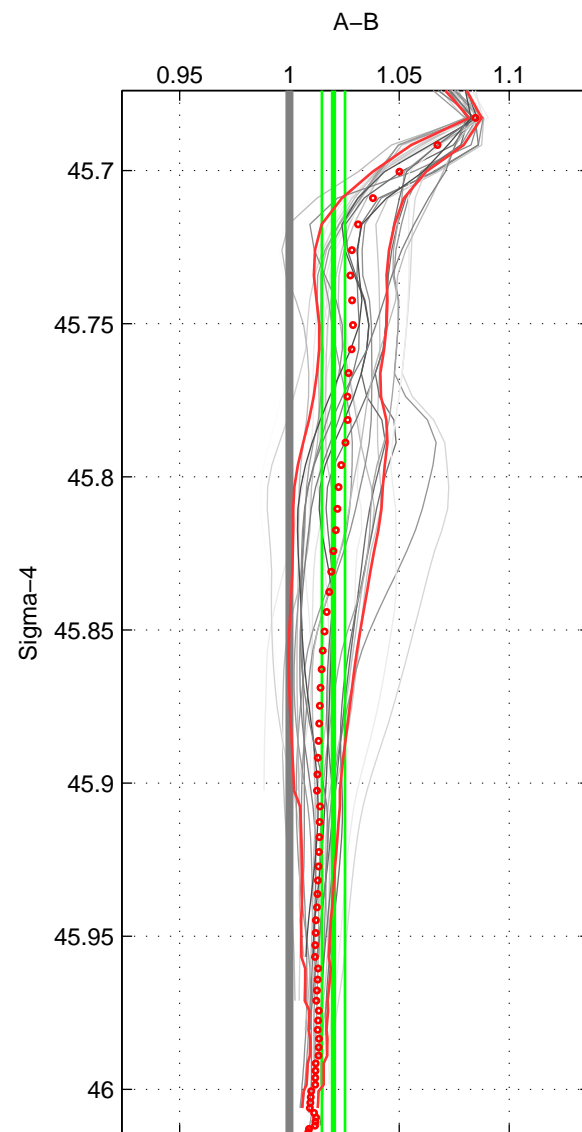

Cruise A (red). Date: Jul 1997 Cruisename: 154-06MT19970707

Cruise B (blue). Date: Apr 1991 Cruisename: 297-64TR19910408

\*\*\* "Favourite" values are means of spaces 1 2 3.

	Offset	O.StDev	Ratio	R.Stdev	Rating
SIGMA:	6.191	1.528	1.020	0.005	4
THETA:	3.564	1.589	1.012	0.005	4
DEPTH:	7.122	6.638	1.025	0.024	4
FAV.:	5.626	3.252	1.019	0.011	4

Profiles of A: 7  
 Profiles of B: 5  
 Diff profs : 28  
 WMoffset (A-B): 6.1912  
 WMoffset stdev: 1.5281  
 WMratio (A/B): 1.02  
 WMratio stdev: 0.0052632

Quality (1-5): 4

Profiles of A: 7  
 Profiles of B: 5  
 Diff profs : 28  
 WMoffset (A-B): 3.5644  
 WMoffset stdev: 1.5885  
 WMratio (A/B): 1.012  
 WMratio stdev: 0.00537

Quality (1-5): 4

Profiles of A: 7  
 Profiles of B: 5  
 Diff profs : 28  
 WMoffset (A-B): 7.1221  
 WMoffset stdev: 6.6381  
 WMratio (A/B): 1.0249  
 WMratio stdev: 0.023766

Quality (1-5): 4