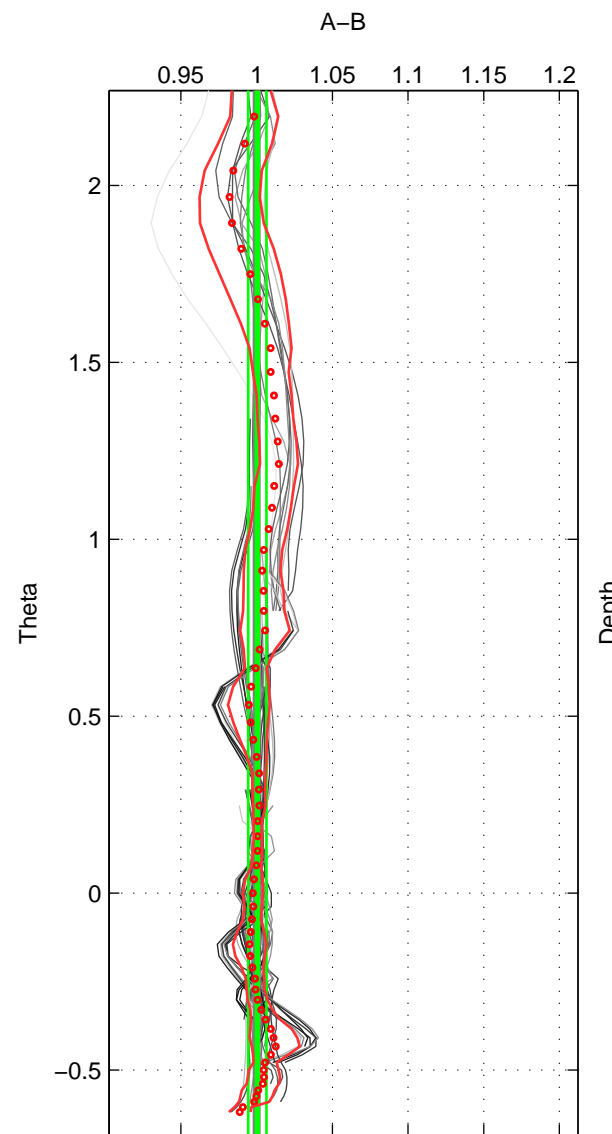

Cruise A (red). Date: Jan 2011 Cruisename: 340-09AR20110104  
 Cruise B (blue). Date: Jan 1995 Cruisename: 384-49HH19941213

\*\*\* "Favourite" values are means of spaces 1 2 3.

	Offset	O.StDev	Ratio	R.Stdev	Rating
SIGMA:	3.933	0.438	1.017	0.002	5
THETA:	0.111	1.336	1.000	0.006	5
DEPTH:	1.057	6.303	1.006	0.028	5
FAV.:	1.700	2.692	1.008	0.012	5

Profiles of A: 24  
 Profiles of B: 6  
 Diff profs: 51  
 WMoffset (A-B): 3.9325  
 WMoffset stdev: 0.43794  
 WMratio (A/B): 1.0168  
 WMratio stdev: 0.0017256

Quality (1-5): 5

Profiles of A: 24  
 Profiles of B: 6  
 Diff profs: 51  
 WMoffset (A-B): 0.11077  
 WMoffset stdev: 1.3358  
 WMratio (A/B): 1.0004  
 WMratio stdev: 0.006023

Quality (1-5): 5

Profiles of A: 24  
 Profiles of B: 6  
 Diff profs: 51  
 WMoffset (A-B): 1.0569  
 WMoffset stdev: 6.3031  
 WMratio (A/B): 1.0055  
 WMratio stdev: 0.028236

Quality (1-5): 5