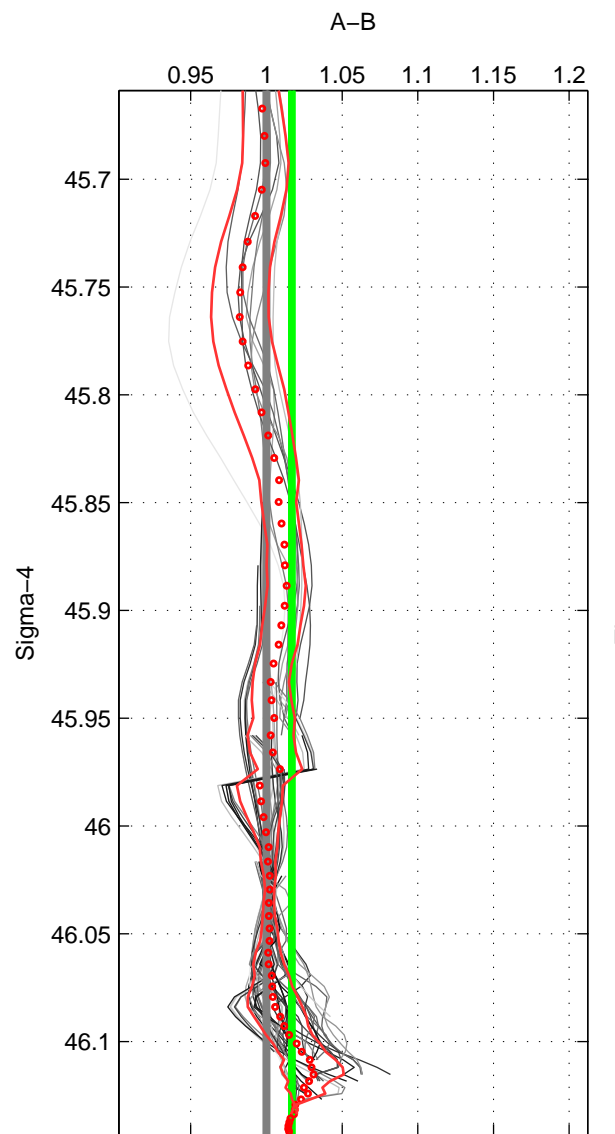

Cruise A (red). Date: Jan 2011 Cruisename: 340-09AR20110104  
 Cruise B (blue). Date: Jan 1995 Cruisename: 384-49HH19941213

\*\*\* "Favourite" values are means of spaces 1 2 3.

	Offset	O.StDev	Ratio	R.Stdev	Rating
SIGMA:	3.933	0.438	1.017	0.002	5
THETA:	0.111	1.336	1.000	0.006	5
DEPTH:	1.057	6.303	1.006	0.028	5
FAV.:	1.700	2.692	1.008	0.012	5

Profiles of A: 24  
 Profiles of B: 6  
 Diff profs: 51  
 WMoffset (A-B): 3.9325  
 WMoffset stdev: 0.43794  
 WMratio (A/B): 1.0168  
 WMratio stdev: 0.0017256

Quality (1-5): 5

Profiles of A: 24  
 Profiles of B: 6  
 Diff profs: 51  
 WMoffset (A-B): 0.11077  
 WMoffset stdev: 1.3358  
 WMratio (A/B): 1.0004  
 WMratio stdev: 0.006023

Quality (1-5): 5

Profiles of A: 24  
 Profiles of B: 6  
 Diff profs: 51  
 WMoffset (A-B): 1.0569  
 WMoffset stdev: 6.3031  
 WMratio (A/B): 1.0055  
 WMratio stdev: 0.028236

Quality (1-5): 5