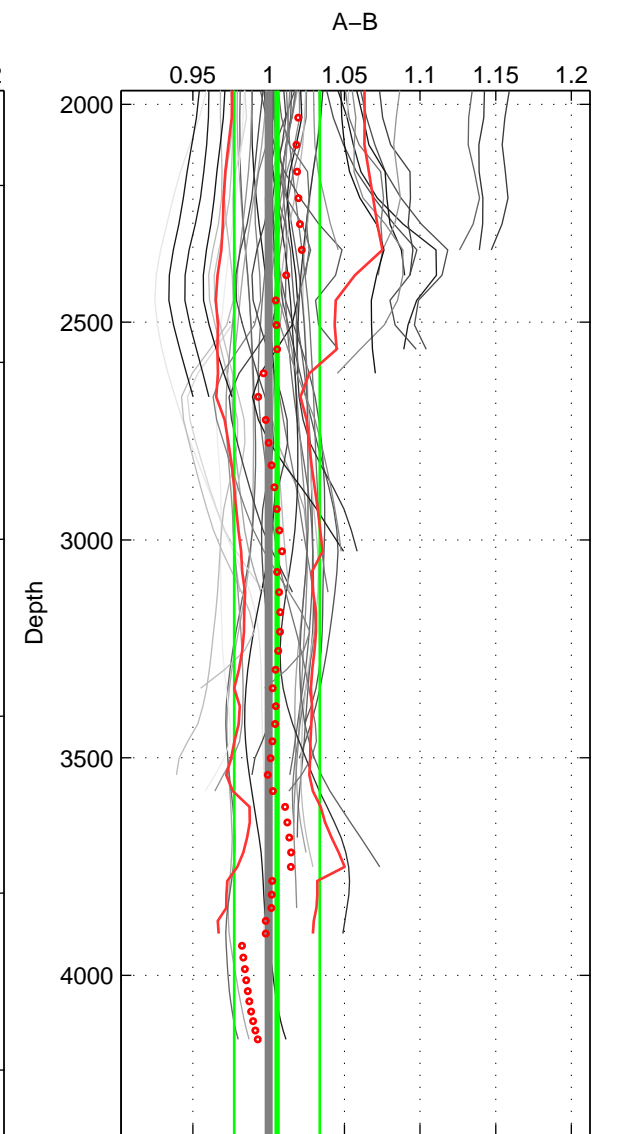

Cruise A (red). Date: Jan 2011 Cruisename: 340-09AR20110104  
 Cruise B (blue). Date: Jan 1995 Cruisename: 384-49HH19941213

\*\*\* "Favourite" values are means of spaces 1 2 3.

	Offset	O.StDev	Ratio	R.Stdev	Rating
SIGMA:	3.933	0.438	1.017	0.002	5
THETA:	0.111	1.336	1.000	0.006	5
DEPTH:	1.057	6.303	1.006	0.028	5
FAV.:	1.700	2.692	1.008	0.012	5

Profiles of A: 24  
 Profiles of B: 6  
 Diff profs: 51  
 WMoffset (A-B): 3.9325  
 WMoffset stdev: 0.43794  
 WMratio (A/B): 1.0168  
 WMratio stdev: 0.0017256

Quality (1-5): 5

Profiles of A: 24  
 Profiles of B: 6  
 Diff profs: 51  
 WMoffset (A-B): 0.11077  
 WMoffset stdev: 1.3358  
 WMratio (A/B): 1.0004  
 WMratio stdev: 0.006023

Quality (1-5): 5

Profiles of A: 24  
 Profiles of B: 6  
 Diff profs: 51  
 WMoffset (A-B): 1.0569  
 WMoffset stdev: 6.3031  
 WMratio (A/B): 1.0055  
 WMratio stdev: 0.028236

Quality (1-5): 5