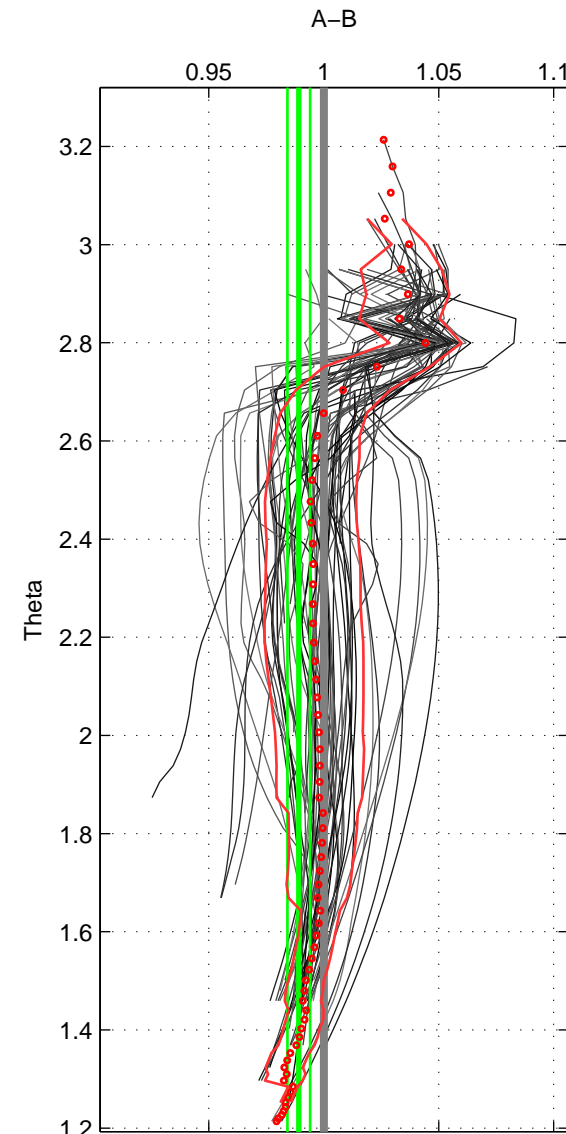

Cruise A (red). Date: Jul 1997 Cruisename: 154-06MT19970707  
 Cruise B (blue). Date: Sep 2008 Cruisename: 317-74DI20080820

\*\*\* "Favourite" values are means of spaces 1 2 3.

	Offset	O.StDev	Ratio	R.Stdev	Rating
SIGMA:	-0.193	2.774	0.999	0.009	4
THETA:	-3.242	1.506	0.989	0.005	4
DEPTH:	-0.754	1.734	0.997	0.006	4
FAV.:	-1.397	2.005	0.995	0.007	4

Profiles of A: 26  
 Profiles of B: 16  
 Diff profs: 51  
 WMoffset (A-B): -0.19339  
 WMoffset stdev: 2.7736  
 WMratio (A/B): 0.99879  
 WMratio stdev: 0.0092359

Quality (1-5): 4

Profiles of A: 26  
 Profiles of B: 22  
 Diff profs: 63  
 WMoffset (A-B): -3.2421  
 WMoffset stdev: 1.5056  
 WMratio (A/B): 0.98911  
 WMratio stdev: 0.0049152

Quality (1-5): 4

Profiles of A: 26  
 Profiles of B: 16  
 Diff profs: 48  
 WMoffset (A-B): -0.75441  
 WMoffset stdev: 1.7343  
 WMratio (A/B): 0.99737  
 WMratio stdev: 0.0057862

Quality (1-5): 4