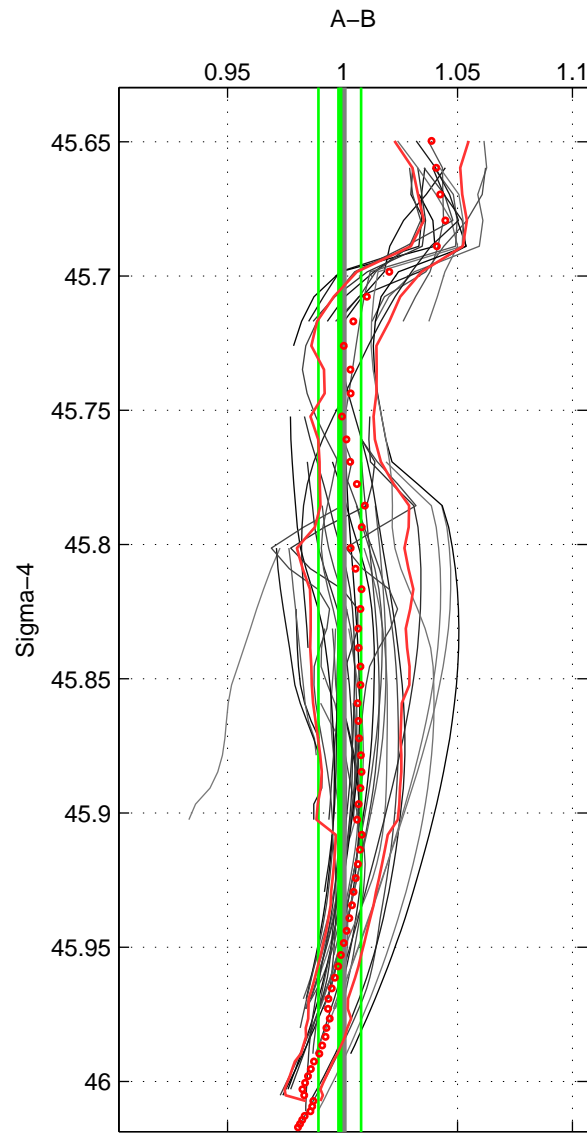

Cruise A (red). Date: Jul 1997 Cruisename: 154-06MT19970707  
 Cruise B (blue). Date: Sep 2008 Cruisename: 317-74DI20080820

\*\*\* "Favourite" values are means of spaces 1 2 3.

	Offset	O.StDev	Ratio	R.Stdev	Rating
SIGMA:	-0.193	2.774	0.999	0.009	4
THETA:	-3.242	1.506	0.989	0.005	4
DEPTH:	-0.754	1.734	0.997	0.006	4
FAV.:	-1.397	2.005	0.995	0.007	4

Profiles of A: 26  
 Profiles of B: 16  
 Diff profs: 51  
 WMoffset (A-B): -0.19339  
 WMoffset stdev: 2.7736  
 WMratio (A/B): 0.99879  
 WMratio stdev: 0.0092359

Quality (1-5): 4

Profiles of A: 26  
 Profiles of B: 22  
 Diff profs: 63  
 WMoffset (A-B): -3.2421  
 WMoffset stdev: 1.5056  
 WMratio (A/B): 0.98911  
 WMratio stdev: 0.0049152

Quality (1-5): 4

Profiles of A: 26  
 Profiles of B: 16  
 Diff profs: 48  
 WMoffset (A-B): -0.75441  
 WMoffset stdev: 1.7343  
 WMratio (A/B): 0.99737  
 WMratio stdev: 0.0057862

Quality (1-5): 4