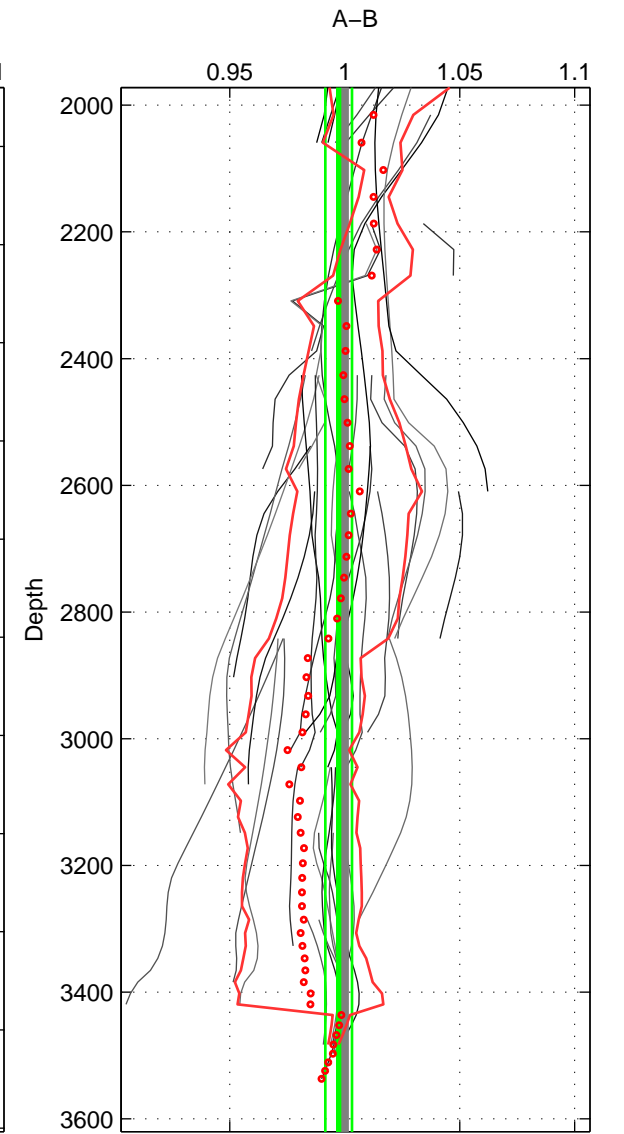

Cruise A (red). Date: Jul 1997 Cruisename: 154-06MT19970707  
 Cruise B (blue). Date: Sep 2008 Cruisename: 317-74DI20080820

\*\*\* "Favourite" values are means of spaces 1 2 3.

	Offset	O.StDev	Ratio	R.Stdev	Rating
SIGMA:	-0.193	2.774	0.999	0.009	4
THETA:	-3.242	1.506	0.989	0.005	4
DEPTH:	-0.754	1.734	0.997	0.006	4
FAV.:	-1.397	2.005	0.995	0.007	4

Profiles of A: 26  
 Profiles of B: 16  
 Diff profs: 51  
 WMoffset (A-B): -0.19339  
 WMoffset stdev: 2.7736  
 WMratio (A/B): 0.99879  
 WMratio stdev: 0.0092359

Quality (1-5): 4

Profiles of A: 26  
 Profiles of B: 22  
 Diff profs: 63  
 WMoffset (A-B): -3.2421  
 WMoffset stdev: 1.5056  
 WMratio (A/B): 0.98911  
 WMratio stdev: 0.0049152

Quality (1-5): 4

Profiles of A: 26  
 Profiles of B: 16  
 Diff profs: 48  
 WMoffset (A-B): -0.75441  
 WMoffset stdev: 1.7343  
 WMratio (A/B): 0.99737  
 WMratio stdev: 0.0057862

Quality (1-5): 4