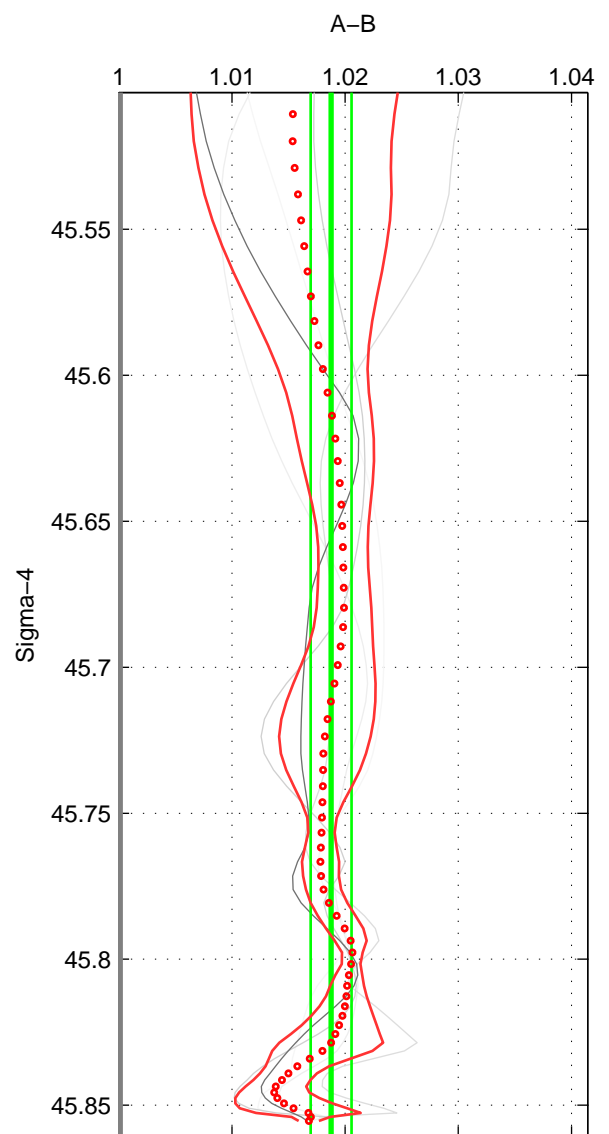

Cruise A (red). Date: Nov 1995 Cruisename: 625-49RY19951115

Cruise B (blue). Date: Jul 1998 Cruisename: 685-49UP19980703

*** "Favourite" values are means of spaces 1 2 3.

	Offset	O.StDev	Ratio	R.Stdev	Rating
SIGMA:	0.048	0.005	1.019	0.002	3
THETA:	0.047	0.005	1.018	0.002	3
DEPTH:	0.048	0.007	1.019	0.003	3
FAV.:	0.048	0.006	1.019	0.002	3

Profiles of A: 5
 Profiles of B: 1
 Diff profs: 5
 WMoffset (A-B): 0.048306
 WMoffset stdev: 0.0046071
 WMratio (A/B): 1.0188
 WMratio stdev: 0.0018038

Quality (1-5): 3

Profiles of A: 5
 Profiles of B: 1
 Diff profs: 5
 WMoffset (A-B): 0.047383
 WMoffset stdev: 0.0051026
 WMratio (A/B): 1.0184
 WMratio stdev: 0.0019983

Quality (1-5): 3

Profiles of A: 5
 Profiles of B: 1
 Diff profs: 5
 WMoffset (A-B): 0.047913
 WMoffset stdev: 0.0070863
 WMratio (A/B): 1.0186
 WMratio stdev: 0.0027431

Quality (1-5): 3