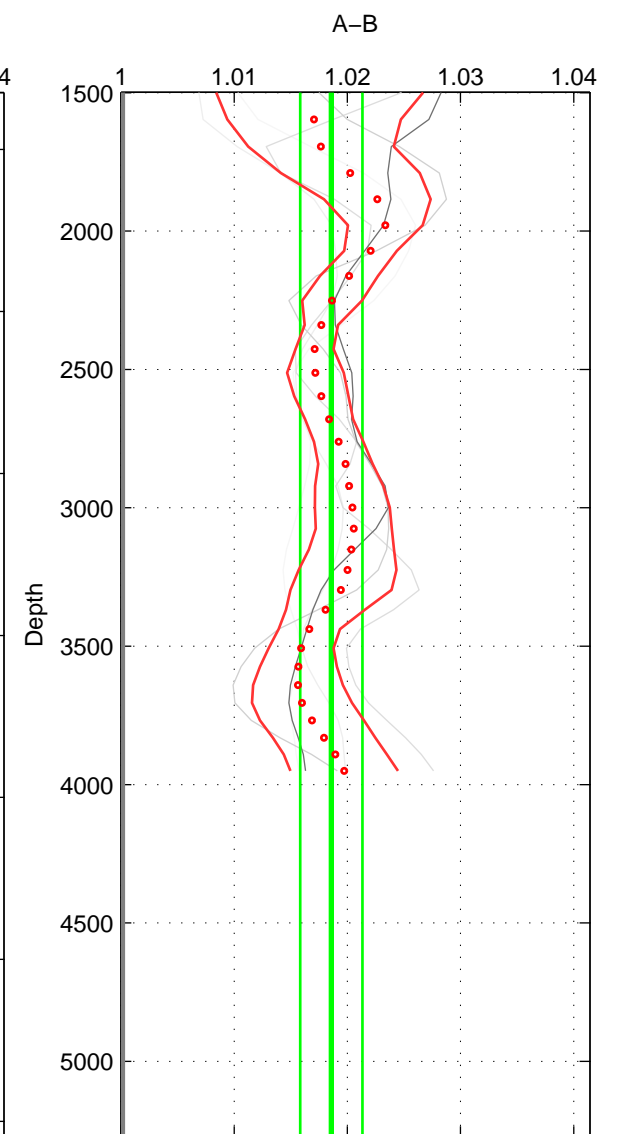

Cruise A (red). Date: Nov 1995 Cruisename: 625-49RY19951115

Cruise B (blue). Date: Jul 1998 Cruisename: 685-49UP19980703

*** "Favourite" values are means of spaces 1 2 3.

	Offset	O.StDev	Ratio	R.Stdev	Rating
SIGMA:	0.048	0.005	1.019	0.002	3
THETA:	0.047	0.005	1.018	0.002	3
DEPTH:	0.048	0.007	1.019	0.003	3
FAV.:	0.048	0.006	1.019	0.002	3

Profiles of A: 5
 Profiles of B: 1
 Diff profs: 5
 WMoffset (A-B): 0.048306
 WMoffset stdev: 0.0046071
 WMratio (A/B): 1.0188
 WMratio stdev: 0.0018038

Quality (1-5): 3

Profiles of A: 5
 Profiles of B: 1
 Diff profs: 5
 WMoffset (A-B): 0.047383
 WMoffset stdev: 0.0051026
 WMratio (A/B): 1.0184
 WMratio stdev: 0.0019983

Quality (1-5): 3

Profiles of A: 5
 Profiles of B: 1
 Diff profs: 5
 WMoffset (A-B): 0.047913
 WMoffset stdev: 0.0070863
 WMratio (A/B): 1.0186
 WMratio stdev: 0.0027431

Quality (1-5): 3