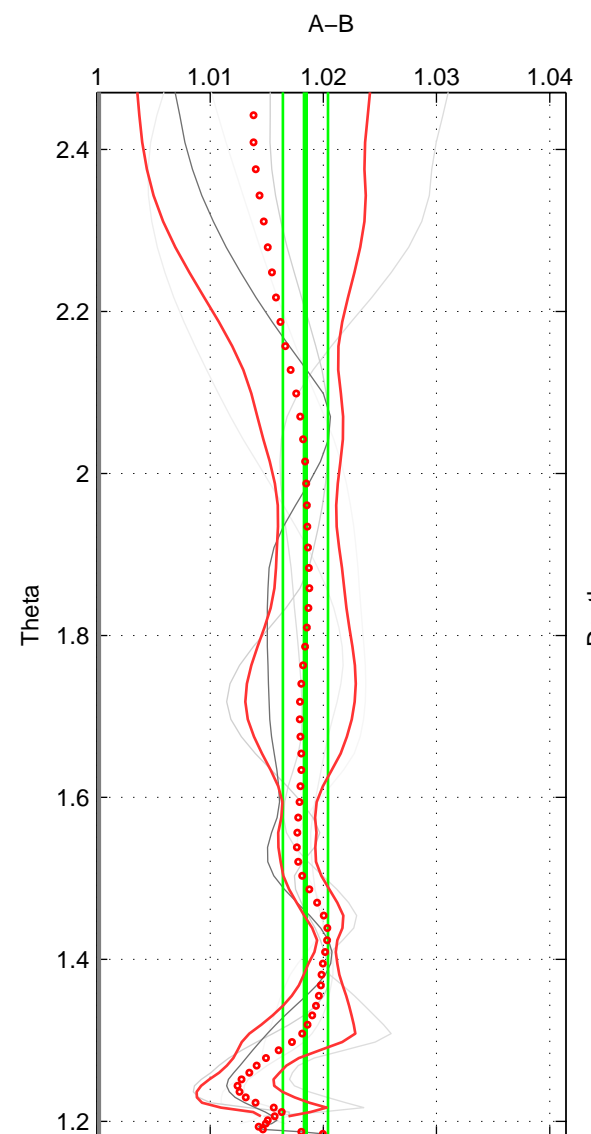

Cruise A (red). Date: Nov 1995 Cruisename: 625-49RY19951115

Cruise B (blue). Date: Jul 1998 Cruisename: 685-49UP19980703

*** "Favourite" values are means of spaces 1 2 3.

	Offset	O.StDev	Ratio	R.Stdev	Rating
SIGMA:	0.048	0.005	1.019	0.002	3
THETA:	0.047	0.005	1.018	0.002	3
DEPTH:	0.048	0.007	1.019	0.003	3
FAV.:	0.048	0.006	1.019	0.002	3

Profiles of A: 5
 Profiles of B: 1
 Diff profs: 5
 WMoffset (A-B): 0.048306
 WMoffset stdev: 0.0046071
 WMratio (A/B): 1.0188
 WMratio stdev: 0.0018038

Quality (1-5): 3

Profiles of A: 5
 Profiles of B: 1
 Diff profs: 5
 WMoffset (A-B): 0.047383
 WMoffset stdev: 0.0051026
 WMratio (A/B): 1.0184
 WMratio stdev: 0.0019983

Quality (1-5): 3

Profiles of A: 5
 Profiles of B: 1
 Diff profs: 5
 WMoffset (A-B): 0.047913
 WMoffset stdev: 0.0070863
 WMratio (A/B): 1.0186
 WMratio stdev: 0.0027431

Quality (1-5): 3