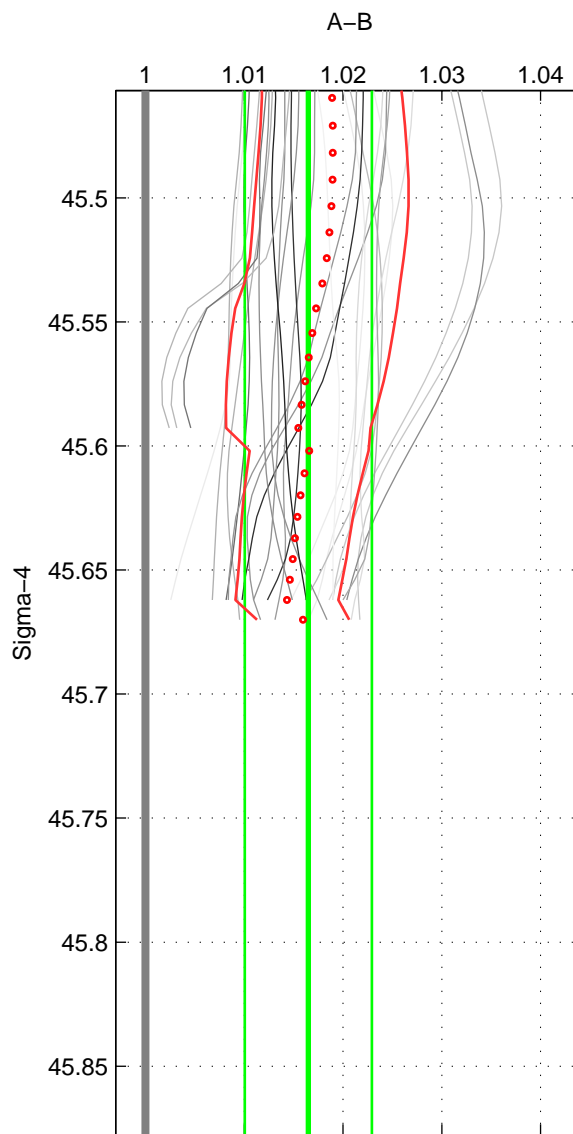

Cruise A (red). Date: Mar 1989 Cruisename: 507-32MW19890206

Cruise B (blue). Date: Aug 2008 Cruisename: 679-49UF20080804

*** "Favourite" values are means of spaces 1 2.

	Offset	O.StDev	Ratio	R.Stdev	Rating
SIGMA:	0.045	0.017	1.016	0.006	4
THETA:	0.045	0.017	1.017	0.006	4
DEPTH:	0.047	0.004	1.017	0.001	3
FAV.:	0.045	0.017	1.017	0.006	4

Profiles of A: 10
 Profiles of B: 3
 Diff profs : 26
 WMoffset (A-B): 0.044602
 WMoffset stdev: 0.017418
 WMratio (A/B): 1.0165
 WMratio stdev: 0.0064431

Quality (1-5): 4

Profiles of A: 10
 Profiles of B: 3
 Diff profs : 26
 WMoffset (A-B): 0.045361
 WMoffset stdev: 0.017062
 WMratio (A/B): 1.0168
 WMratio stdev: 0.0063142

Quality (1-5): 4

Profiles of A: 10
 Profiles of B: 3
 Diff profs : 26
 WMoffset (A-B): 0.047337
 WMoffset stdev: 0.0043071
 WMratio (A/B): 1.0175
 WMratio stdev: 0.0014541

Quality (1-5): 3

Please note that statistics are bad.