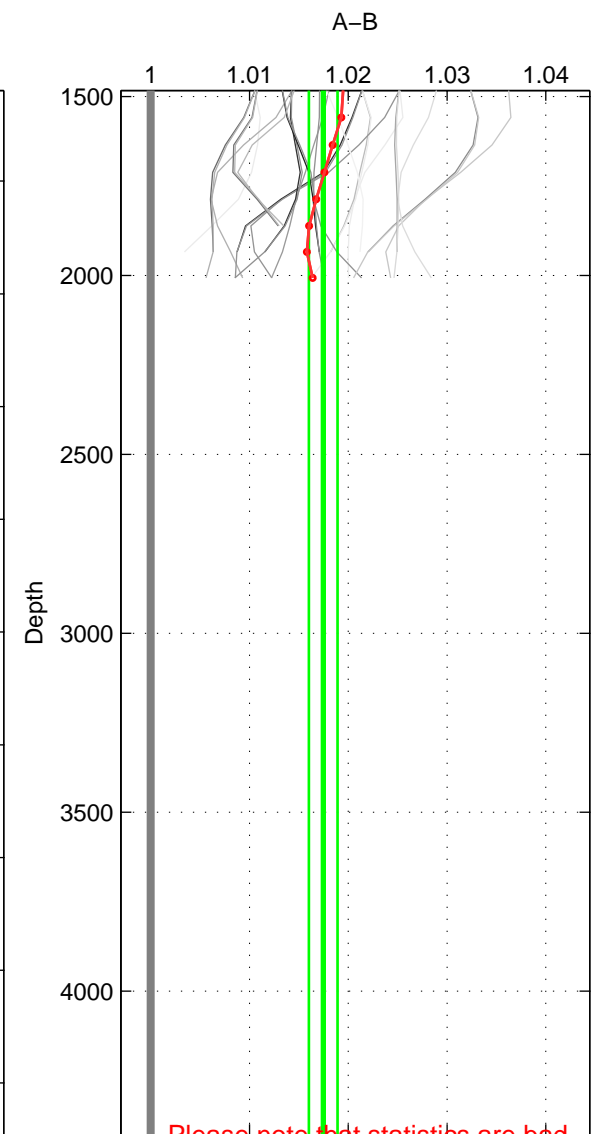

Cruise A (red). Date: Mar 1989 Cruisename: 507-32MW19890206

Cruise B (blue). Date: Aug 2008 Cruisename: 679-49UF20080804

*** "Favourite" values are means of spaces 1 2.

	Offset	O.StDev	Ratio	R.Stdev	Rating
SIGMA:	0.045	0.017	1.016	0.006	4
THETA:	0.045	0.017	1.017	0.006	4
DEPTH:	0.047	0.004	1.017	0.001	3
FAV.:	0.045	0.017	1.017	0.006	4

Profiles of A: 10
 Profiles of B: 3
 Diff profs : 26
 WMoffset (A-B): 0.044602
 WMoffset stdev: 0.017418
 WMratio (A/B): 1.0165
 WMratio stdev: 0.0064431

Quality (1-5): 4

Profiles of A: 10
 Profiles of B: 3
 Diff profs : 26
 WMoffset (A-B): 0.045361
 WMoffset stdev: 0.017062
 WMratio (A/B): 1.0168
 WMratio stdev: 0.0063142

Quality (1-5): 4

Profiles of A: 10
 Profiles of B: 3
 Diff profs : 26
 WMoffset (A-B): 0.047337
 WMoffset stdev: 0.0043071
 WMratio (A/B): 1.0175
 WMratio stdev: 0.0014541

Quality (1-5): 3

Please note that statistics are bad.