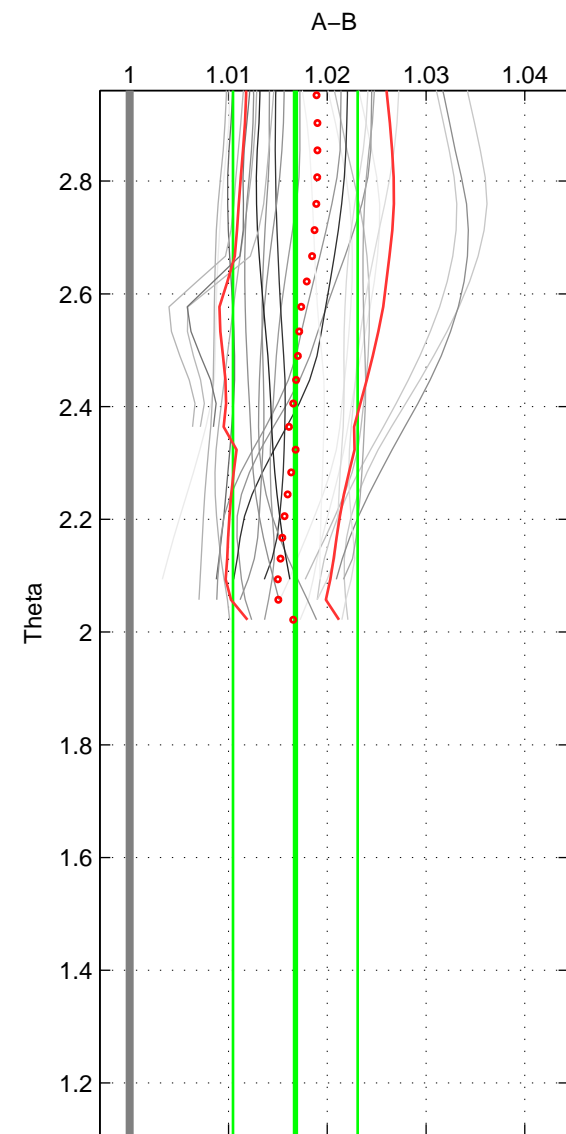

Cruise A (red). Date: Mar 1989 Cruisename: 507-32MW19890206

Cruise B (blue). Date: Aug 2008 Cruisename: 679-49UF20080804

*** "Favourite" values are means of spaces 1 2.

	Offset	O.StDev	Ratio	R.Stdev	Rating
SIGMA:	0.045	0.017	1.016	0.006	4
THETA:	0.045	0.017	1.017	0.006	4
DEPTH:	0.047	0.004	1.017	0.001	3
FAV.:	0.045	0.017	1.017	0.006	4

Profiles of A: 10
 Profiles of B: 3
 Diff profs : 26
 WMoffset (A-B): 0.044602
 WMoffset stdev: 0.017418
 WMratio (A/B): 1.0165
 WMratio stdev: 0.0064431

Quality (1-5): 4

Profiles of A: 10
 Profiles of B: 3
 Diff profs : 26
 WMoffset (A-B): 0.045361
 WMoffset stdev: 0.017062
 WMratio (A/B): 1.0168
 WMratio stdev: 0.0063142

Quality (1-5): 4

Profiles of A: 10
 Profiles of B: 3
 Diff profs : 26
 WMoffset (A-B): 0.047337
 WMoffset stdev: 0.0043071
 WMratio (A/B): 1.0175
 WMratio stdev: 0.0014541

Quality (1-5): 3

Please note that statistics are bad.