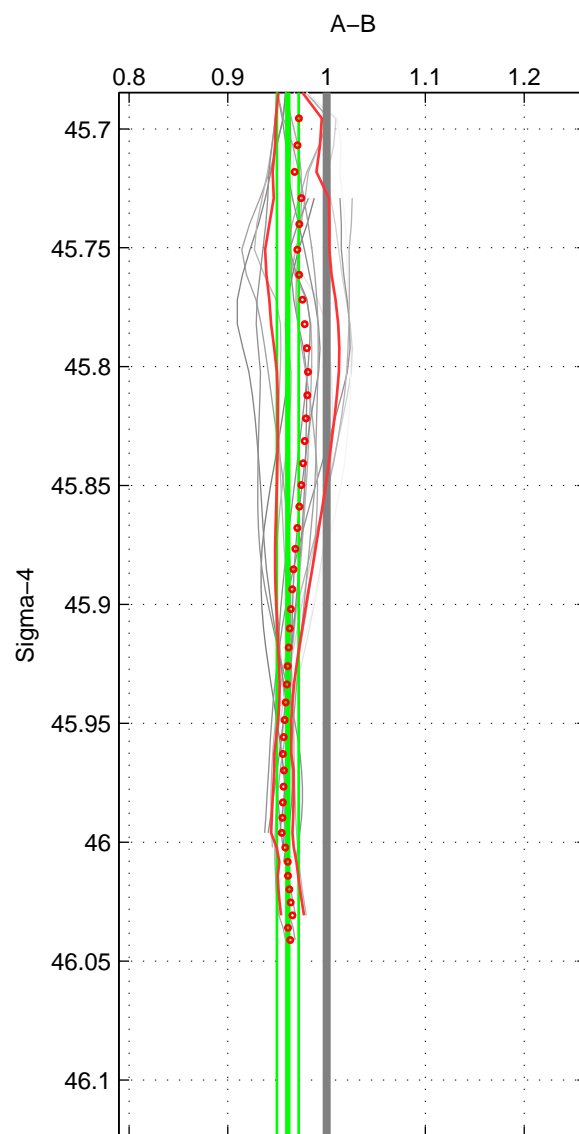

Cruise A (red). Date: Aug 1997 Cruisename: 63-34AR19970805

Cruise B (blue). Date: Jun 1997 Cruisename: 228-316N19970530

*** "Favourite" values are means of spaces 1 2.

	Offset	O.StDev	Ratio	R.Stdev	Rating
SIGMA:	-0.038	0.011	0.961	0.011	4
THETA:	-0.037	0.011	0.961	0.011	4
DEPTH:	-0.042	0.048	0.961	0.044	3
FAV. :	-0.038	0.011	0.961	0.011	4

Profiles of A: 5
 Profiles of B: 4
 Diff profs : 18
 WMoffset (A-B): -0.038258
 WMoffset stdev: 0.0107
 WMratio (A/B): 0.96061
 WMratio stdev: 0.011023

Quality (1-5): 4

Profiles of A: 5
 Profiles of B: 4
 Diff profs : 18
 WMoffset (A-B): -0.037342
 WMoffset stdev: 0.010579
 WMratio (A/B): 0.96142
 WMratio stdev: 0.010886

Quality (1-5): 4

Profiles of A: 5
 Profiles of B: 4
 Diff profs : 17
 WMoffset (A-B): -0.042156
 WMoffset stdev: 0.048062
 WMratio (A/B): 0.96138
 WMratio stdev: 0.044147

Quality (1-5): 3