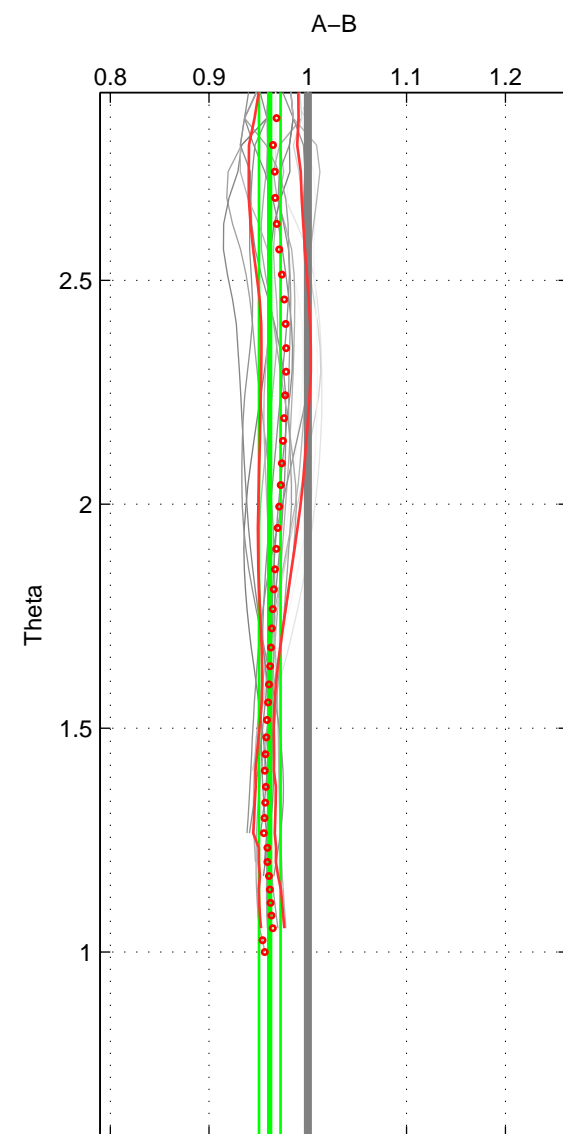

Cruise A (red). Date: Aug 1997 Cruisename: 63-34AR19970805

Cruise B (blue). Date: Jun 1997 Cruisename: 228-316N19970530

*** "Favourite" values are means of spaces 1 2.

	Offset	O.StDev	Ratio	R.Stdev	Rating
SIGMA:	-0.038	0.011	0.961	0.011	4
THETA:	-0.037	0.011	0.961	0.011	4
DEPTH:	-0.042	0.048	0.961	0.044	3
FAV. :	-0.038	0.011	0.961	0.011	4

Profiles of A: 5
 Profiles of B: 4
 Diff profs : 18
 WMoffset (A-B): -0.038258
 WMoffset stdev: 0.0107
 WMratio (A/B): 0.96061
 WMratio stdev: 0.011023

Quality (1-5): 4

Profiles of A: 5
 Profiles of B: 4
 Diff profs : 18
 WMoffset (A-B): -0.037342
 WMoffset stdev: 0.010579
 WMratio (A/B): 0.96142
 WMratio stdev: 0.010886

Quality (1-5): 4

Profiles of A: 5
 Profiles of B: 4
 Diff profs : 17
 WMoffset (A-B): -0.042156
 WMoffset stdev: 0.048062
 WMratio (A/B): 0.96138
 WMratio stdev: 0.044147

Quality (1-5): 3