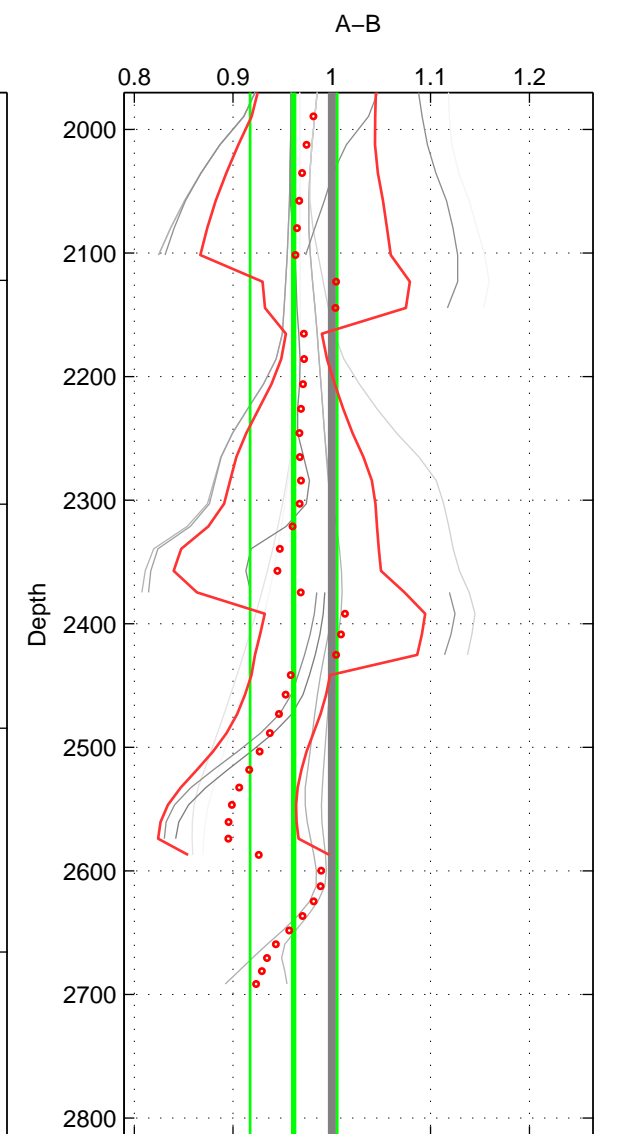

Cruise A (red). Date: Aug 1997 Cruisename: 63-34AR19970805

Cruise B (blue). Date: Jun 1997 Cruisename: 228-316N19970530

*** "Favourite" values are means of spaces 1 2.

	Offset	O.StDev	Ratio	R.Stdev	Rating
SIGMA:	-0.038	0.011	0.961	0.011	4
THETA:	-0.037	0.011	0.961	0.011	4
DEPTH:	-0.042	0.048	0.961	0.044	3
FAV. :	-0.038	0.011	0.961	0.011	4

Profiles of A: 5
 Profiles of B: 4
 Diff profs : 18
 WMoffset (A-B): -0.038258
 WMoffset stdev: 0.0107
 WMratio (A/B): 0.96061
 WMratio stdev: 0.011023

Quality (1-5): 4

Profiles of A: 5
 Profiles of B: 4
 Diff profs : 18
 WMoffset (A-B): -0.037342
 WMoffset stdev: 0.010579
 WMratio (A/B): 0.96142
 WMratio stdev: 0.010886

Quality (1-5): 4

Profiles of A: 5
 Profiles of B: 4
 Diff profs : 17
 WMoffset (A-B): -0.042156
 WMoffset stdev: 0.048062
 WMratio (A/B): 0.96138
 WMratio stdev: 0.044147

Quality (1-5): 3