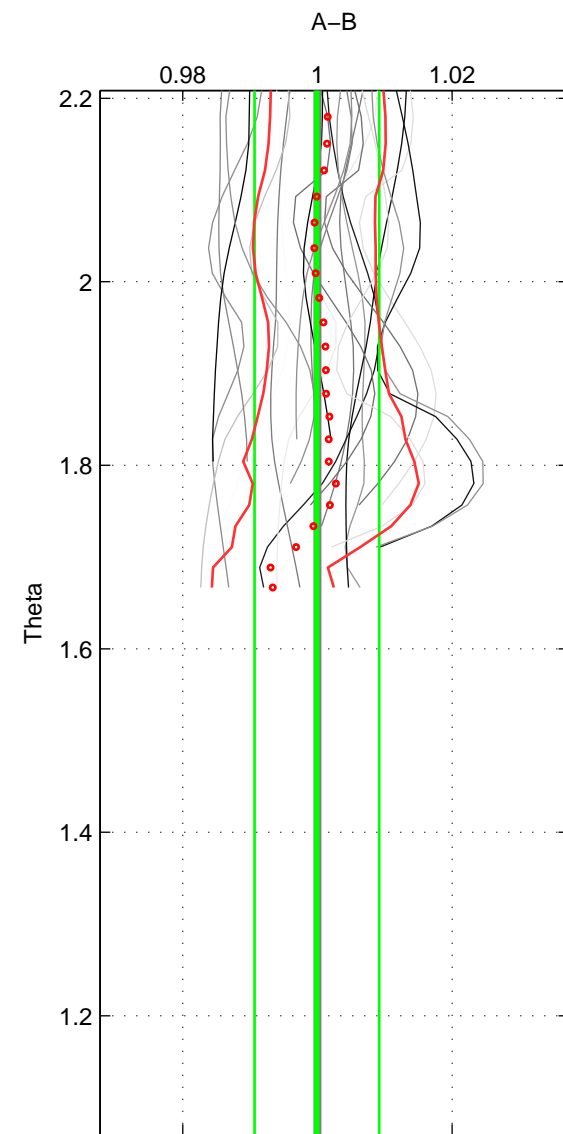

Cruise A (red). Date: Jun 1998 Cruisename: 684-49UP19980609
 Cruise B (blue). Date: May 1999 Cruisename: 687-49UP19990419

*** "Favourite" values are means of spaces 1 2.

	Offset	O.StDev	Ratio	R.Stdev	Rating
SIGMA:	-0.001	0.027	1.000	0.009	4
THETA:	-0.000	0.028	1.000	0.009	4
DEPTH:	-0.003	0.002	0.999	0.001	3
FAV. :	-0.001	0.027	1.000	0.009	4

Profiles of A: 9
 Profiles of B: 9
 Diff profs : 21
 WMoffset (A-B): -0.00061352
 WMoffset stdev: 0.026668
 WMratio (A/B): 0.99984
 WMratio stdev: 0.0089617

Quality (1-5): 4

Profiles of A: 9
 Profiles of B: 9
 Diff profs : 21
 WMoffset (A-B): -0.00041481
 WMoffset stdev: 0.027578
 WMratio (A/B): 0.9999
 WMratio stdev: 0.0092575

Quality (1-5): 4

Please note that statistics are bad.

Profiles of A: 9
 Profiles of B: 9
 Diff profs : 21
 WMoffset (A-B): -0.0028288
 WMoffset stdev: 0.002128
 WMratio (A/B): 0.99908
 WMratio stdev: 0.00072334