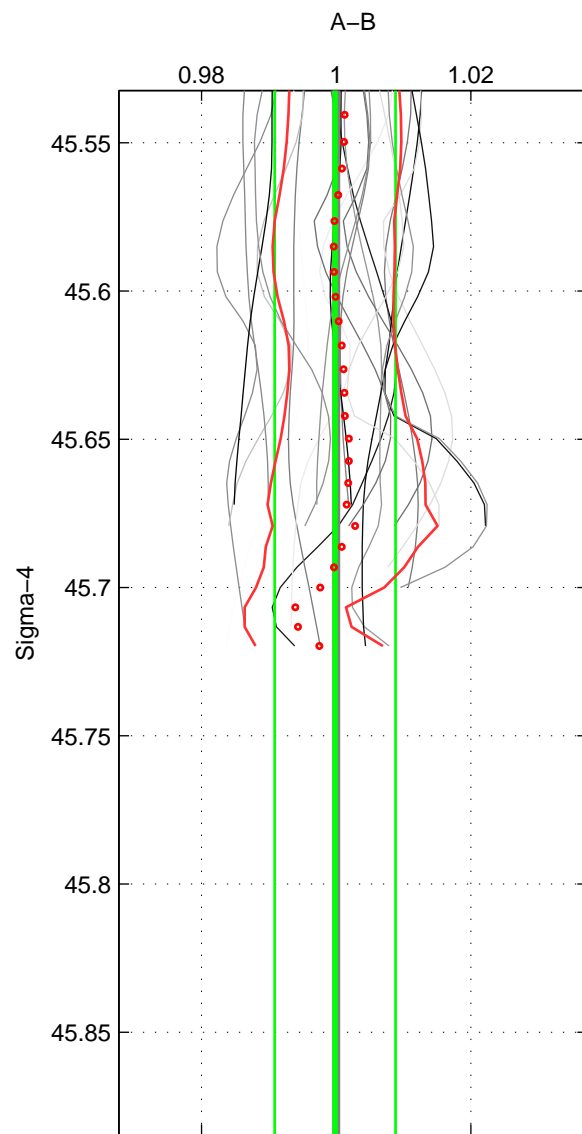

Cruise A (red). Date: Jun 1998 Cruisename: 684-49UP19980609
 Cruise B (blue). Date: May 1999 Cruisename: 687-49UP19990419

*** "Favourite" values are means of spaces 1 2.

	Offset	O.StDev	Ratio	R.Stdev	Rating
SIGMA:	-0.001	0.027	1.000	0.009	4
THETA:	-0.000	0.028	1.000	0.009	4
DEPTH:	-0.003	0.002	0.999	0.001	3
FAV. :	-0.001	0.027	1.000	0.009	4

Profiles of A: 9
 Profiles of B: 9
 Diff profs : 21
 WMoffset (A-B): -0.00061352
 WMoffset stdev: 0.026668
 WMratio (A/B): 0.99984
 WMratio stdev: 0.0089617

Quality (1-5): 4

Profiles of A: 9
 Profiles of B: 9
 Diff profs : 21
 WMoffset (A-B): -0.00041481
 WMoffset stdev: 0.027578
 WMratio (A/B): 0.9999
 WMratio stdev: 0.0092575

Quality (1-5): 4

Please note that statistics are bad.

Profiles of A: 9
 Profiles of B: 9
 Diff profs : 21
 WMoffset (A-B): -0.0028288
 WMoffset stdev: 0.002128
 WMratio (A/B): 0.99908
 WMratio stdev: 0.00072334