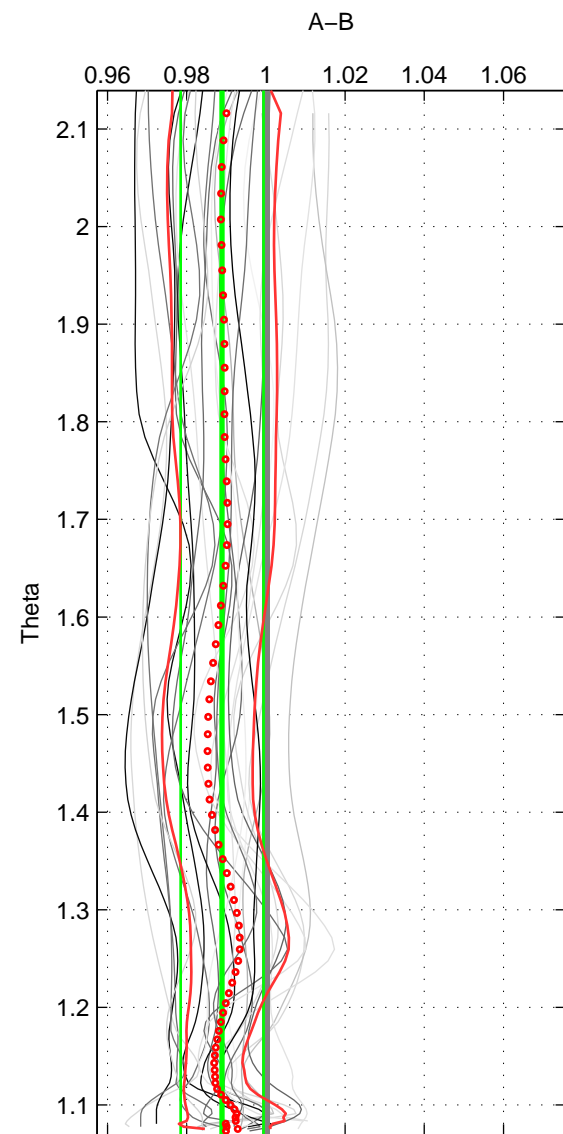

Cruise A (red). Date: Jun 1999 Cruisename: 578-49K619990523

Cruise B (blue). Date: Jun 2001 Cruisename: 591-49NZ20010604

*** "Favourite" values are means of spaces 1 2 3.

	Offset	O.StDev	Ratio	R.Stdev	Rating
SIGMA:	-0.028	0.027	0.990	0.010	5
THETA:	-0.030	0.028	0.989	0.010	5
DEPTH:	-0.018	0.016	0.993	0.006	5
FAV. :	-0.025	0.023	0.991	0.009	5

Profiles of A: 13
 Profiles of B: 6
 Diff profs : 24
 WMoffset (A-B): -0.028032
 WMoffset stdev: 0.026978
 WMratio (A/B): 0.98987
 WMratio stdev: 0.010014

Quality (1-5): 5

Profiles of A: 13
 Profiles of B: 6
 Diff profs : 24
 WMoffset (A-B): -0.029601
 WMoffset stdev: 0.027773
 WMratio (A/B): 0.98891
 WMratio stdev: 0.010471

Quality (1-5): 5

Profiles of A: 13
 Profiles of B: 6
 Diff profs : 24
 WMoffset (A-B): -0.017962
 WMoffset stdev: 0.0157
 WMratio (A/B): 0.99286
 WMratio stdev: 0.0062656

Quality (1-5): 5