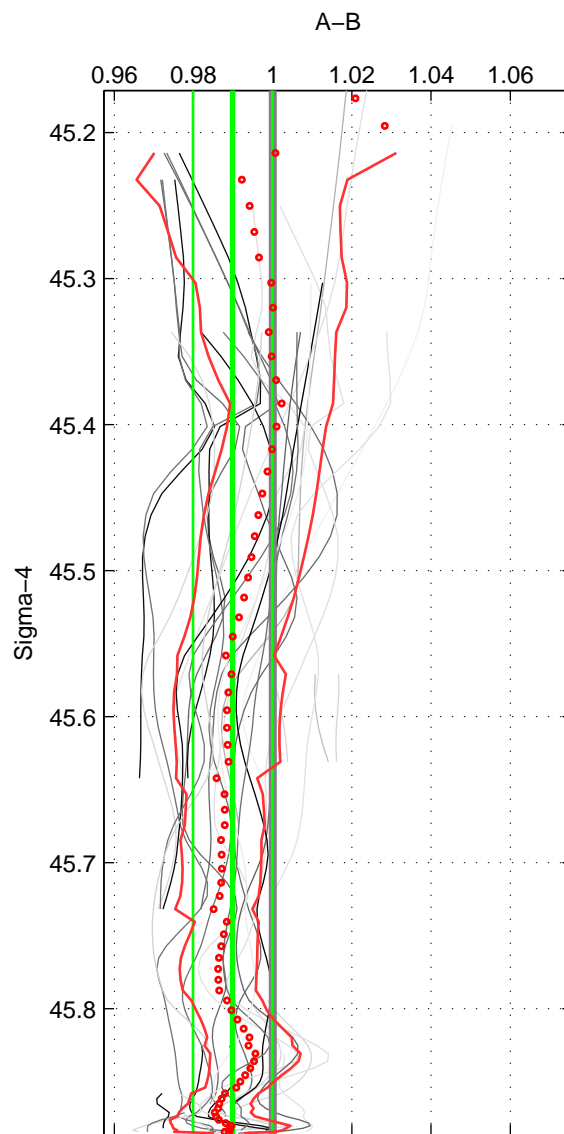

Cruise A (red). Date: Jun 1999 Cruisename: 578-49K619990523

Cruise B (blue). Date: Jun 2001 Cruisename: 591-49NZ20010604

*** "Favourite" values are means of spaces 1 2 3.

	Offset	O.StDev	Ratio	R.Stdev	Rating
SIGMA:	-0.028	0.027	0.990	0.010	5
THETA:	-0.030	0.028	0.989	0.010	5
DEPTH:	-0.018	0.016	0.993	0.006	5
FAV. :	-0.025	0.023	0.991	0.009	5

Profiles of A: 13
 Profiles of B: 6
 Diff profs : 24
 WMoffset (A-B): -0.028032
 WMoffset stdev: 0.026978
 WMratio (A/B): 0.98987
 WMratio stdev: 0.010014

Quality (1-5): 5

Profiles of A: 13
 Profiles of B: 6
 Diff profs : 24
 WMoffset (A-B): -0.029601
 WMoffset stdev: 0.027773
 WMratio (A/B): 0.98891
 WMratio stdev: 0.010471

Quality (1-5): 5

Profiles of A: 13
 Profiles of B: 6
 Diff profs : 24
 WMoffset (A-B): -0.017962
 WMoffset stdev: 0.0157
 WMratio (A/B): 0.99286
 WMratio stdev: 0.0062656

Quality (1-5): 5