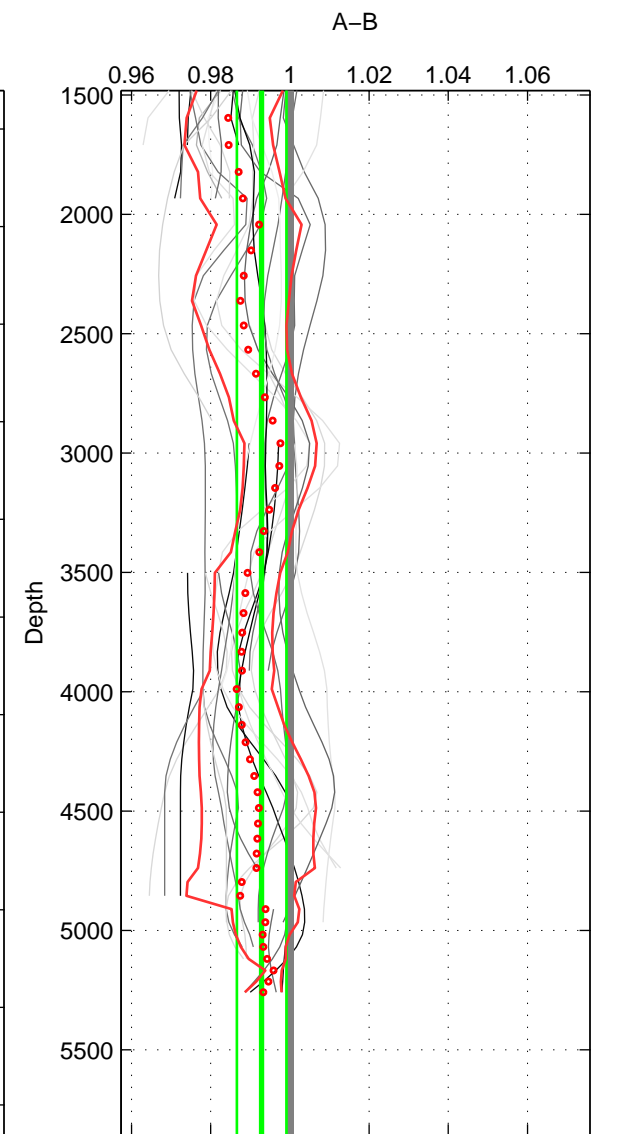

Cruise A (red). Date: Jun 1999 Cruisename: 578-49K619990523

Cruise B (blue). Date: Jun 2001 Cruisename: 591-49NZ20010604

*** "Favourite" values are means of spaces 1 2 3.

	Offset	O.StDev	Ratio	R.Stdev	Rating
SIGMA:	-0.028	0.027	0.990	0.010	5
THETA:	-0.030	0.028	0.989	0.010	5
DEPTH:	-0.018	0.016	0.993	0.006	5
FAV. :	-0.025	0.023	0.991	0.009	5

Profiles of A: 13
 Profiles of B: 6
 Diff profs : 24
 WMoffset (A-B): -0.028032
 WMoffset stdev: 0.026978
 WMratio (A/B): 0.98987
 WMratio stdev: 0.010014

Quality (1-5): 5

Profiles of A: 13
 Profiles of B: 6
 Diff profs : 24
 WMoffset (A-B): -0.029601
 WMoffset stdev: 0.027773
 WMratio (A/B): 0.98891
 WMratio stdev: 0.010471

Quality (1-5): 5

Profiles of A: 13
 Profiles of B: 6
 Diff profs : 24
 WMoffset (A-B): -0.017962
 WMoffset stdev: 0.0157
 WMratio (A/B): 0.99286
 WMratio stdev: 0.0062656

Quality (1-5): 5