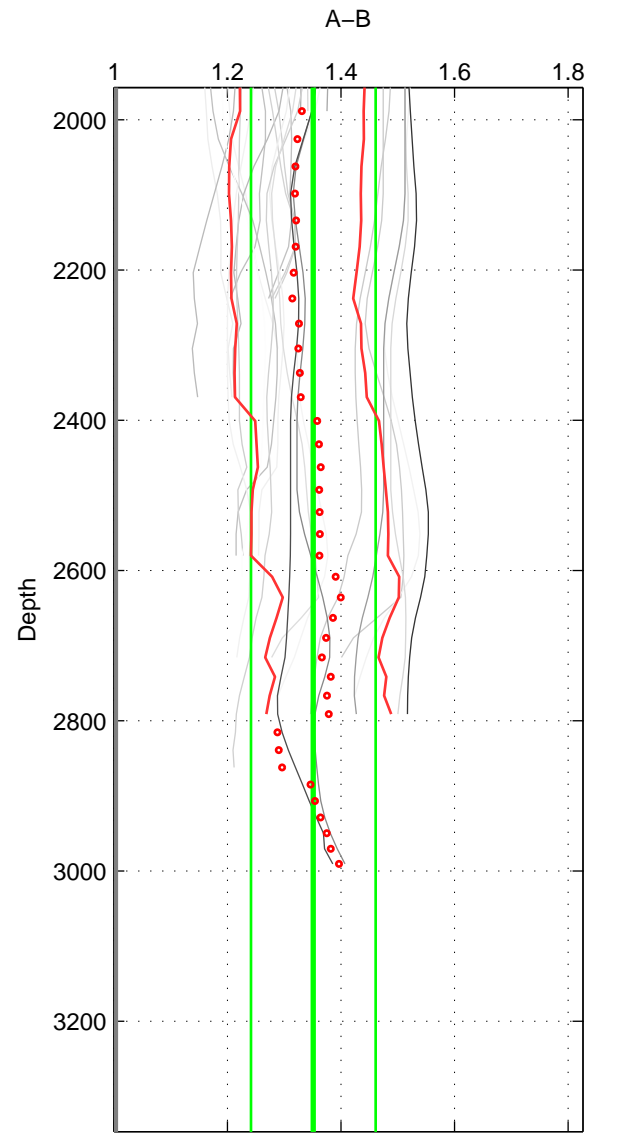

Cruise A (red). Date: Sep 1991 Cruisename: 141-06MT19910902

Cruise B (blue). Date: Jul 2001 Cruisename: 161-06MT20010717

\*\*\* "Favourite" values are means of spaces 1 2 3.

	Offset	O.StDev	Ratio	R.Stdev	Rating
SIGMA:	0.277	0.072	1.315	0.094	4
THETA:	0.290	0.084	1.336	0.115	4
DEPTH:	0.300	0.077	1.351	0.110	4
FAV.:	0.289	0.078	1.334	0.106	4

Profiles of A: 12  
 Profiles of B: 6  
 Diff profs : 31  
 WMoffset (A-B): 0.27659  
 WMoffset stdev: 0.071769  
 WMratio (A/B): 1.3146  
 WMratio stdev: 0.093553

Quality (1-5): 4

Profiles of A: 12  
 Profiles of B: 6  
 Diff profs : 31  
 WMoffset (A-B): 0.29018  
 WMoffset stdev: 0.084103  
 WMratio (A/B): 1.3357  
 WMratio stdev: 0.11514

Quality (1-5): 4

Profiles of A: 11  
 Profiles of B: 6  
 Diff profs : 28  
 WMoffset (A-B): 0.30003  
 WMoffset stdev: 0.077082  
 WMratio (A/B): 1.3511  
 WMratio stdev: 0.10974

Quality (1-5): 4