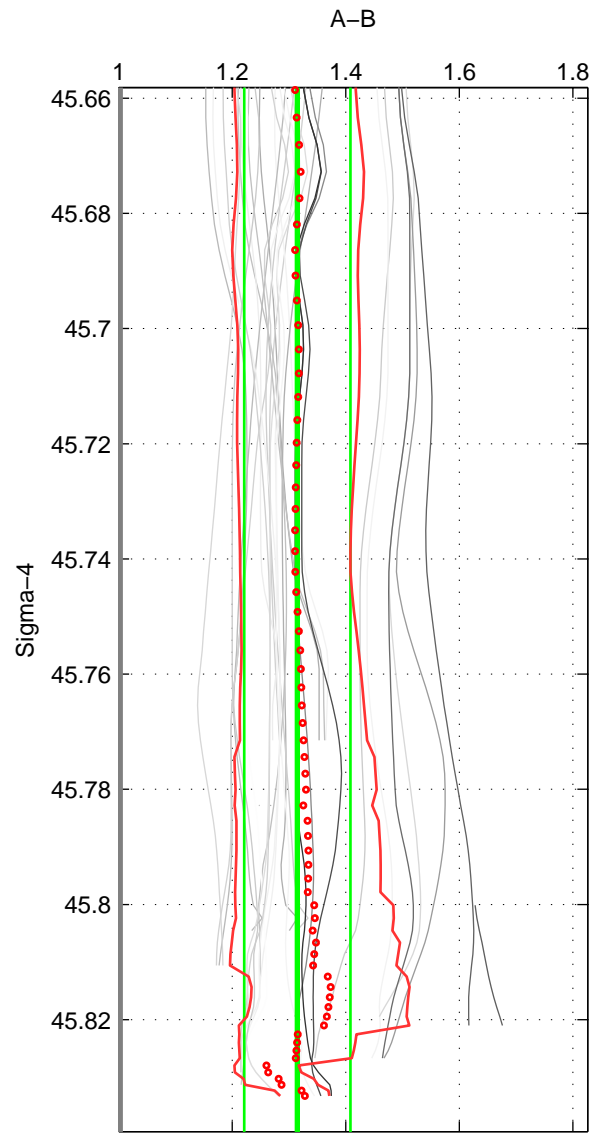

Cruise A (red). Date: Sep 1991 Cruisename: 141-06MT19910902

Cruise B (blue). Date: Jul 2001 Cruisename: 161-06MT20010717

\*\*\* "Favourite" values are means of spaces 1 2 3.

	Offset	O.StDev	Ratio	R.Stdev	Rating
SIGMA:	0.277	0.072	1.315	0.094	4
THETA:	0.290	0.084	1.336	0.115	4
DEPTH:	0.300	0.077	1.351	0.110	4
FAV.:	0.289	0.078	1.334	0.106	4

Profiles of A: 12  
 Profiles of B: 6  
 Diff profs : 31  
 WMoffset (A-B): 0.27659  
 WMoffset stdev: 0.071769  
 WMratio (A/B): 1.3146  
 WMratio stdev: 0.093553

Quality (1-5): 4

Profiles of A: 12  
 Profiles of B: 6  
 Diff profs : 31  
 WMoffset (A-B): 0.29018  
 WMoffset stdev: 0.084103  
 WMratio (A/B): 1.3357  
 WMratio stdev: 0.11514

Quality (1-5): 4

Profiles of A: 11  
 Profiles of B: 6  
 Diff profs : 28  
 WMoffset (A-B): 0.30003  
 WMoffset stdev: 0.077082  
 WMratio (A/B): 1.3511  
 WMratio stdev: 0.10974

Quality (1-5): 4