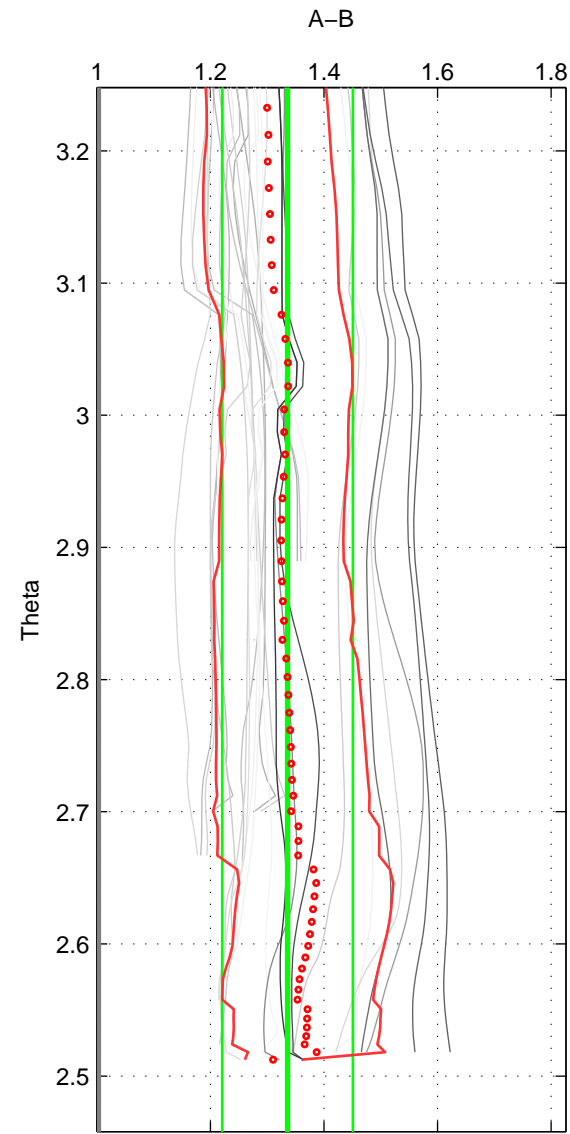

Cruise A (red). Date: Sep 1991 Cruisename: 141-06MT19910902

Cruise B (blue). Date: Jul 2001 Cruisename: 161-06MT20010717

\*\*\* "Favourite" values are means of spaces 1 2 3.

	Offset	O.StDev	Ratio	R.Stdev	Rating
SIGMA:	0.277	0.072	1.315	0.094	4
THETA:	0.290	0.084	1.336	0.115	4
DEPTH:	0.300	0.077	1.351	0.110	4
FAV.:	0.289	0.078	1.334	0.106	4

Profiles of A: 12  
 Profiles of B: 6  
 Diff profs : 31  
 WMoffset (A-B): 0.27659  
 WMoffset stdev: 0.071769  
 WMratio (A/B): 1.3146  
 WMratio stdev: 0.093553

Quality (1-5): 4

Profiles of A: 12  
 Profiles of B: 6  
 Diff profs : 31  
 WMoffset (A-B): 0.29018  
 WMoffset stdev: 0.084103  
 WMratio (A/B): 1.3357  
 WMratio stdev: 0.11514

Quality (1-5): 4

Profiles of A: 11  
 Profiles of B: 6  
 Diff profs : 28  
 WMoffset (A-B): 0.30003  
 WMoffset stdev: 0.077082  
 WMratio (A/B): 1.3511  
 WMratio stdev: 0.10974

Quality (1-5): 4