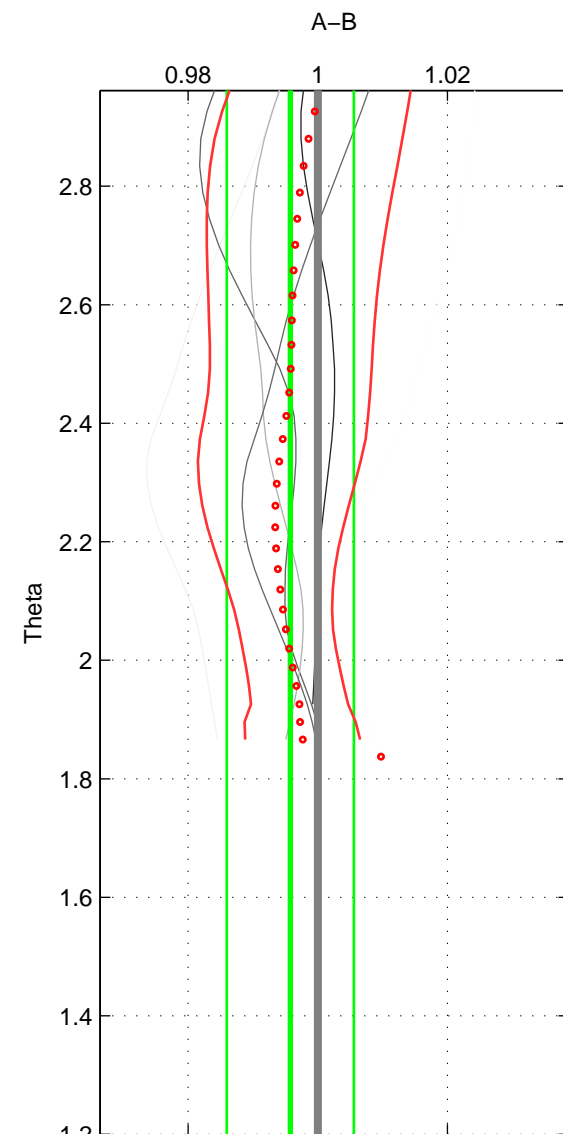

Cruise A (red). Date: Jul 2005 Cruisename: 669-49UF20050615

Cruise B (blue). Date: Feb 2006 Cruisename: 670-49UF20060118

*** "Favourite" values are means of spaces 1 2.

	Offset	O.StDev	Ratio	R.Stdev	Rating
SIGMA:	-0.012	0.022	0.996	0.008	3
THETA:	-0.012	0.028	0.996	0.010	3
DEPTH:	-0.003	0.002	0.999	0.001	2
FAV. :	-0.012	0.025	0.996	0.009	3

Profiles of A: 3
 Profiles of B: 5
 Diff profs : 6
 WMoffset (A-B): -0.012102
 WMoffset stdev: 0.021724
 WMratio (A/B): 0.99566
 WMratio stdev: 0.0077842

Quality (1-5): 3

Profiles of A: 3
 Profiles of B: 5
 Diff profs : 6
 WMoffset (A-B): -0.011975
 WMoffset stdev: 0.027561
 WMratio (A/B): 0.99576
 WMratio stdev: 0.0098077

Quality (1-5): 3

Profiles of A: 3
 Profiles of B: 5
 Diff profs : 6
 WMoffset (A-B): -0.0033248
 WMoffset stdev: 0.0021759
 WMratio (A/B): 0.99885
 WMratio stdev: 0.00077198

Quality (1-5): 2

Please note that statistics are bad.