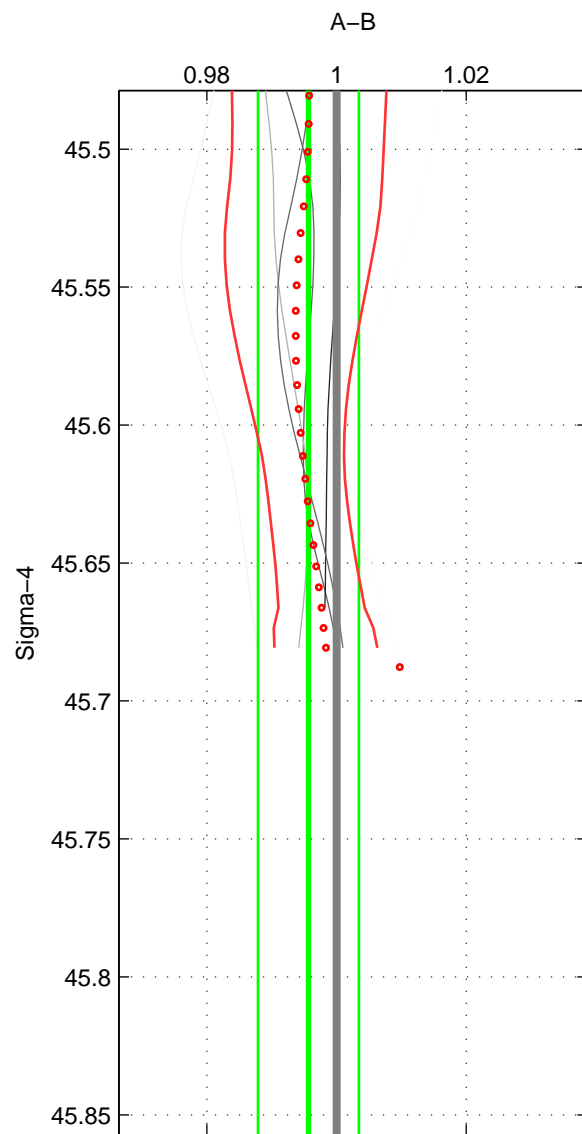

Cruise A (red). Date: Jul 2005 Cruisename: 669-49UF20050615

Cruise B (blue). Date: Feb 2006 Cruisename: 670-49UF20060118

*** "Favourite" values are means of spaces 1 2.

	Offset	O.StDev	Ratio	R.Stdev	Rating
SIGMA:	-0.012	0.022	0.996	0.008	3
THETA:	-0.012	0.028	0.996	0.010	3
DEPTH:	-0.003	0.002	0.999	0.001	2
FAV. :	-0.012	0.025	0.996	0.009	3

Profiles of A: 3
 Profiles of B: 5
 Diff profs : 6
 WMoffset (A-B): -0.012102
 WMoffset stdev: 0.021724
 WMratio (A/B): 0.99566
 WMratio stdev: 0.0077842

Quality (1-5): 3

Profiles of A: 3
 Profiles of B: 5
 Diff profs : 6
 WMoffset (A-B): -0.011975
 WMoffset stdev: 0.027561
 WMratio (A/B): 0.99576
 WMratio stdev: 0.0098077

Quality (1-5): 3

Profiles of A: 3
 Profiles of B: 5
 Diff profs : 6
 WMoffset (A-B): -0.0033248
 WMoffset stdev: 0.0021759
 WMratio (A/B): 0.99885
 WMratio stdev: 0.00077198

Quality (1-5): 2

Please note that statistics are bad.