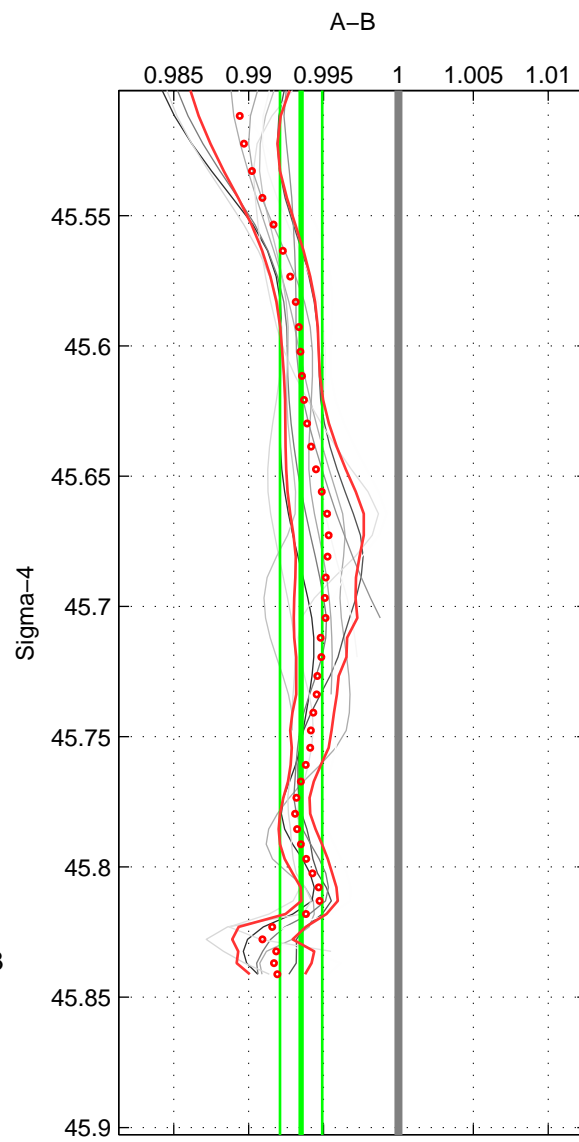

Cruise A (red). Date: Jun 2005 Cruisename: 605-49NZ20050525  
 Cruise B (blue). Date: Feb 2006 Cruisename: 710-49UP20060113

\*\*\* "Favourite" values are means of spaces 1 2 3.

	Offset	O.StDev	Ratio	R.Stdev	Rating
SIGMA:	-0.017	0.004	0.993	0.001	3
THETA:	-0.014	0.005	0.995	0.002	3
DEPTH:	-0.015	0.007	0.994	0.003	3
FAV. :	-0.015	0.005	0.994	0.002	3

Profiles of A: 19  
 Profiles of B: 1  
 Diff profs : 11  
 WMoffset (A-B): -0.017412  
 WMoffset stdev: 0.0037742  
 WMratio (A/B): 0.9935  
 WMratio stdev: 0.0014104

Quality (1-5): 3

Profiles of A: 19  
 Profiles of B: 2  
 Diff profs : 23  
 WMoffset (A-B): -0.013531  
 WMoffset stdev: 0.0053725  
 WMratio (A/B): 0.99491  
 WMratio stdev: 0.0019861

Quality (1-5): 3

Profiles of A: 19  
 Profiles of B: 2  
 Diff profs : 23  
 WMoffset (A-B): -0.014568  
 WMoffset stdev: 0.0067672  
 WMratio (A/B): 0.99439  
 WMratio stdev: 0.0025675

Quality (1-5): 3