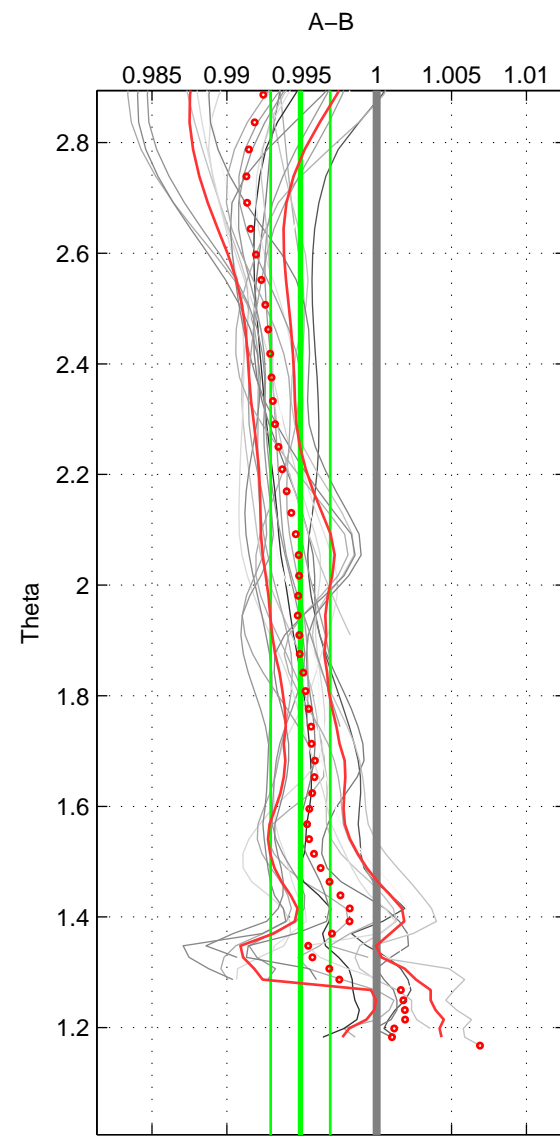

Cruise A (red). Date: Jun 2005 Cruisename: 605-49NZ20050525  
 Cruise B (blue). Date: Feb 2006 Cruisename: 710-49UP20060113

\*\*\* "Favourite" values are means of spaces 1 2 3.

	Offset	O.StDev	Ratio	R.Stdev	Rating
SIGMA:	-0.017	0.004	0.993	0.001	3
THETA:	-0.014	0.005	0.995	0.002	3
DEPTH:	-0.015	0.007	0.994	0.003	3
FAV. :	-0.015	0.005	0.994	0.002	3

Profiles of A: 19  
 Profiles of B: 1  
 Diff profs : 11  
 WMoffset (A-B): -0.017412  
 WMoffset stdev: 0.0037742  
 WMratio (A/B): 0.9935  
 WMratio stdev: 0.0014104

Quality (1-5): 3

Profiles of A: 19  
 Profiles of B: 2  
 Diff profs : 23  
 WMoffset (A-B): -0.013531  
 WMoffset stdev: 0.0053725  
 WMratio (A/B): 0.99491  
 WMratio stdev: 0.0019861

Quality (1-5): 3

Profiles of A: 19  
 Profiles of B: 2  
 Diff profs : 23  
 WMoffset (A-B): -0.014568  
 WMoffset stdev: 0.0067672  
 WMratio (A/B): 0.99439  
 WMratio stdev: 0.0025675

Quality (1-5): 3