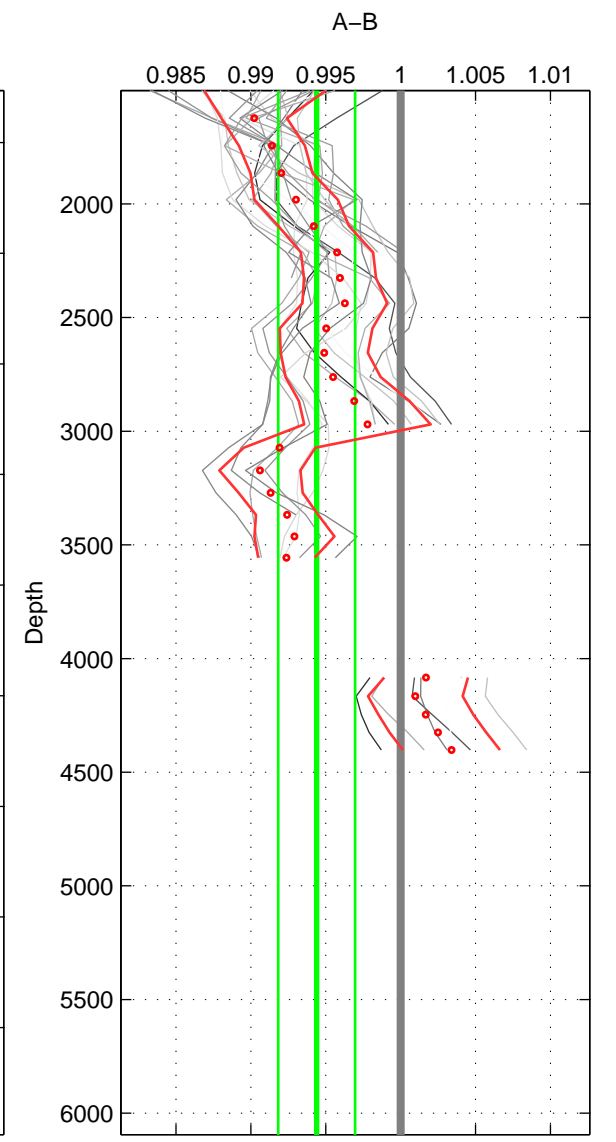

Cruise A (red). Date: Jun 2005 Cruisename: 605-49NZ20050525  
 Cruise B (blue). Date: Feb 2006 Cruisename: 710-49UP20060113

\*\*\* "Favourite" values are means of spaces 1 2 3.

	Offset	O.StDev	Ratio	R.Stdev	Rating
SIGMA:	-0.017	0.004	0.993	0.001	3
THETA:	-0.014	0.005	0.995	0.002	3
DEPTH:	-0.015	0.007	0.994	0.003	3
FAV. :	-0.015	0.005	0.994	0.002	3

Profiles of A: 19  
 Profiles of B: 1  
 Diff profs : 11  
 WMoffset (A-B): -0.017412  
 WMoffset stdev: 0.0037742  
 WMratio (A/B): 0.9935  
 WMratio stdev: 0.0014104

Quality (1-5): 3

Profiles of A: 19  
 Profiles of B: 2  
 Diff profs : 23  
 WMoffset (A-B): -0.013531  
 WMoffset stdev: 0.0053725  
 WMratio (A/B): 0.99491  
 WMratio stdev: 0.0019861

Quality (1-5): 3

Profiles of A: 19  
 Profiles of B: 2  
 Diff profs : 23  
 WMoffset (A-B): -0.014568  
 WMoffset stdev: 0.0067672  
 WMratio (A/B): 0.99439  
 WMratio stdev: 0.0025675

Quality (1-5): 3